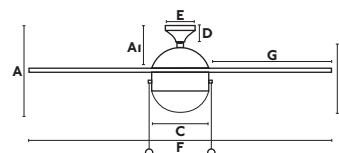

DIRECT CEILING MOUNTING/DIRECTO A TECHO

A	AI	B	C	D	E	F	G
280/11"	170/6,7"	240/9,43"	200/7,87"	60/2,35"	Ø130/5,1"	Ø1070/42,1"	470/18,5"

SMALL

FAN

505