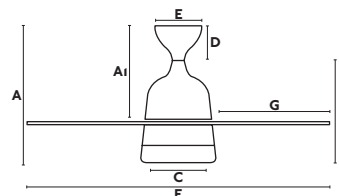

MEDITERRÁNEO

FINISHES/ACABADOS

Ref.	Body	Blades
33704	 white/blanco	 white+maple blanco+arce
33706 NEW	 matt nickel/ níquel mate	 maple+ mahogany arce+caoba

81
32 INCH

ALL
YEAR ROUND

LIGHT SOURCE/FUENTE DE LUZ

E14 MAX 8W LED [17461]
Diff Opal glass/Cristal opal

GENERAL FEATURES/INFO GENERAL

Body Steel/Acero
Reversible Blades (4) MDF Wood/Madera MDF
Controlled by chains / Accionado con cadenas

MOTOR FEATURES/INFO MOTOR

W 14-23-47
RPM 198-232-280
Airflow 85,38 m³ min/3014 CFM
Voltage (V/Hz) 220-240/50

MEASUREMENTS/MEDIDAS

A	AI	B	C	D	E	F	G
385/15,2"	290/11,4"	260/10,2"	190/7,48"	110/4,3"	Ø130/5,11"	Ø815/32,1"	310/12,2"

SMALL