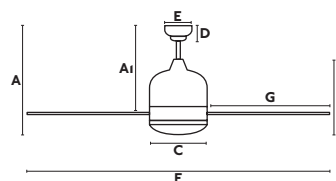

OBOE

105
41 INCH

ALL
YEAR ROUND

REMOTE CONTROL

INCLINING ROOF

FINISHES/ACABADOS

Ref.	Body	Blades
33610	 white/blanco	 white+maple/ blanco+arce

GENERAL FEATURES/INFO GENERAL

Body Steel/Acero
Reversible Blades (3) MDF Wood/Madera MDF
3 Speed Fan Control

MOTOR FEATURES/INFO MOTOR

W 8-22-38
RPM 85-140-180
Airflow 64,16 m³ min/3849,6 CFM
Voltage (V/Hz) 220-240/50

MEASUREMENTS/MEDIDAS

A	AI	B	C	D	E	F	G
360/14,17"	270/10,6"	220/8,63"	160/6,3"	60/2,35"	Ø130/5,1"	Ø1050/41,34"	420/16,5"