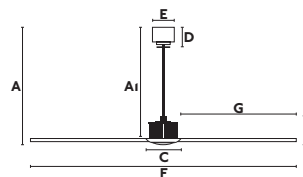

A	AI	B	C	D	E	F	G
640/25.2"	630/24.8"	180/7.05"	ø160/6.3"	55/2.1"	ø130/5.1"	ø910/35.8"	555/21.8"

OPTIONAL LED LIGHT SOURCE/FUENTE DE LUZ LED

33390

chrome/
cromo

SMD **LED** 13W 3000K
600 Lm CRI>80
Driver ✓

33391

black/
negro

Body Metal
Diff Opal Glass

P.365
L

P.487
M

SMALL