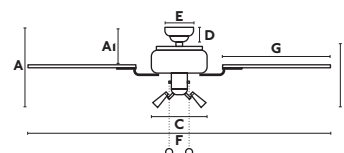

DIRECT CEILING MOUNTING/DIRECTO A TECHO

A	AI	B	C	D	E	F	G
270/10,6"	190/7,5"	210/8,24"	240/9,43"	60/2,35"	Ø130/5,1"	Ø910/35,8"	345/13,6"

SMALL