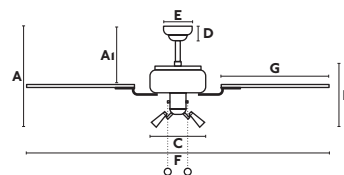

GALÁPAGO

91
36 INCH

ALL
YEAR ROUND

FINISHES/ACABADOS

Ref.	Body	Blades
33301	 grey/gris	 grey+pine gris+pino

LIGHT SOURCE/FUENTE DE LUZ

3 GU10 MAX 8W LED [17330]

GENERAL FEATURES/INFO GENERAL

Body Steel/Acero
Reversible Blades (4) MDF Wood/Madera MDF
Controlled by chains / Accionado con cadenas
Remote control [33929/33937]

MOTOR FEATURES/INFO MOTOR

W 29-35-45
RPM 160-230-270
Airflow 70,28 m³ min/2482 CFM
Voltage (V/Hz) 220-240/50

OPT. DOWNROD/TIJAS OPC. P. 541

MEASUREMENTS/MEDIDAS

A	AI	B	C	D	E	F	G
400/15,7"	249/9,8"	210/8,24"	240/9,43"	60/2,35"	Ø130/5,1"	Ø910/35,8"	345/13,6"