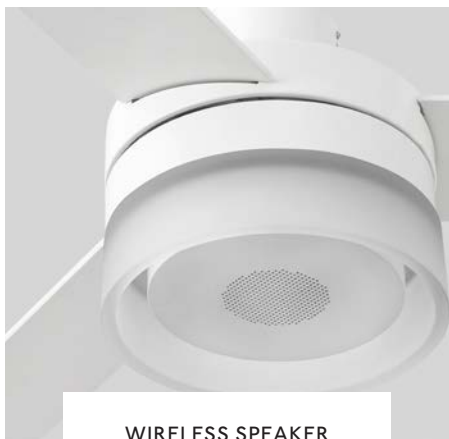

ICE

132
52 INCH

ALL
YEAR ROUND

FINISHES/ACABADOS

Ref.	Body	Blades
33459	 white/blanco	 white+maple/ blanco+arce
33460 WIRELESS SPEAKER	 white/blanco	 white+maple/ blanco+arce

WIRELESS SPEAKER

LED LIGHT SOURCE/FUENTE DE LUZ LED

LED SMD 15W 3000K CRI>80 Driver ✓
Diff Opal Glass/Cristal Opal

GENERAL FEATURES/INFO GENERAL

Wireless Speaker/Altavoz inalámbrico (Max, 90db)
Body Steel/Acero
Reversible Blades (3) MDF Wood/Madera MDF

MOTOR FEATURES/INFO MOTOR

W 12-29-53 (33459)
W 13-25-55 (33460)
RPM 75-135-180
Airflow 157,52 m³ min/5563 CFM
Voltage (V/Hz) 220-240/50

OPT. DOWNROD/TIJAS OPC. P. 541

MEASUREMENTS/MEDIDAS

A	AI	B	C	D	E	F	G
385/15,1"	270/10,6"	210/8,24"	230/7,68"	65/2,5"	ø150/5,9"	ø1320/51,9"	555/21,9"

LARGE