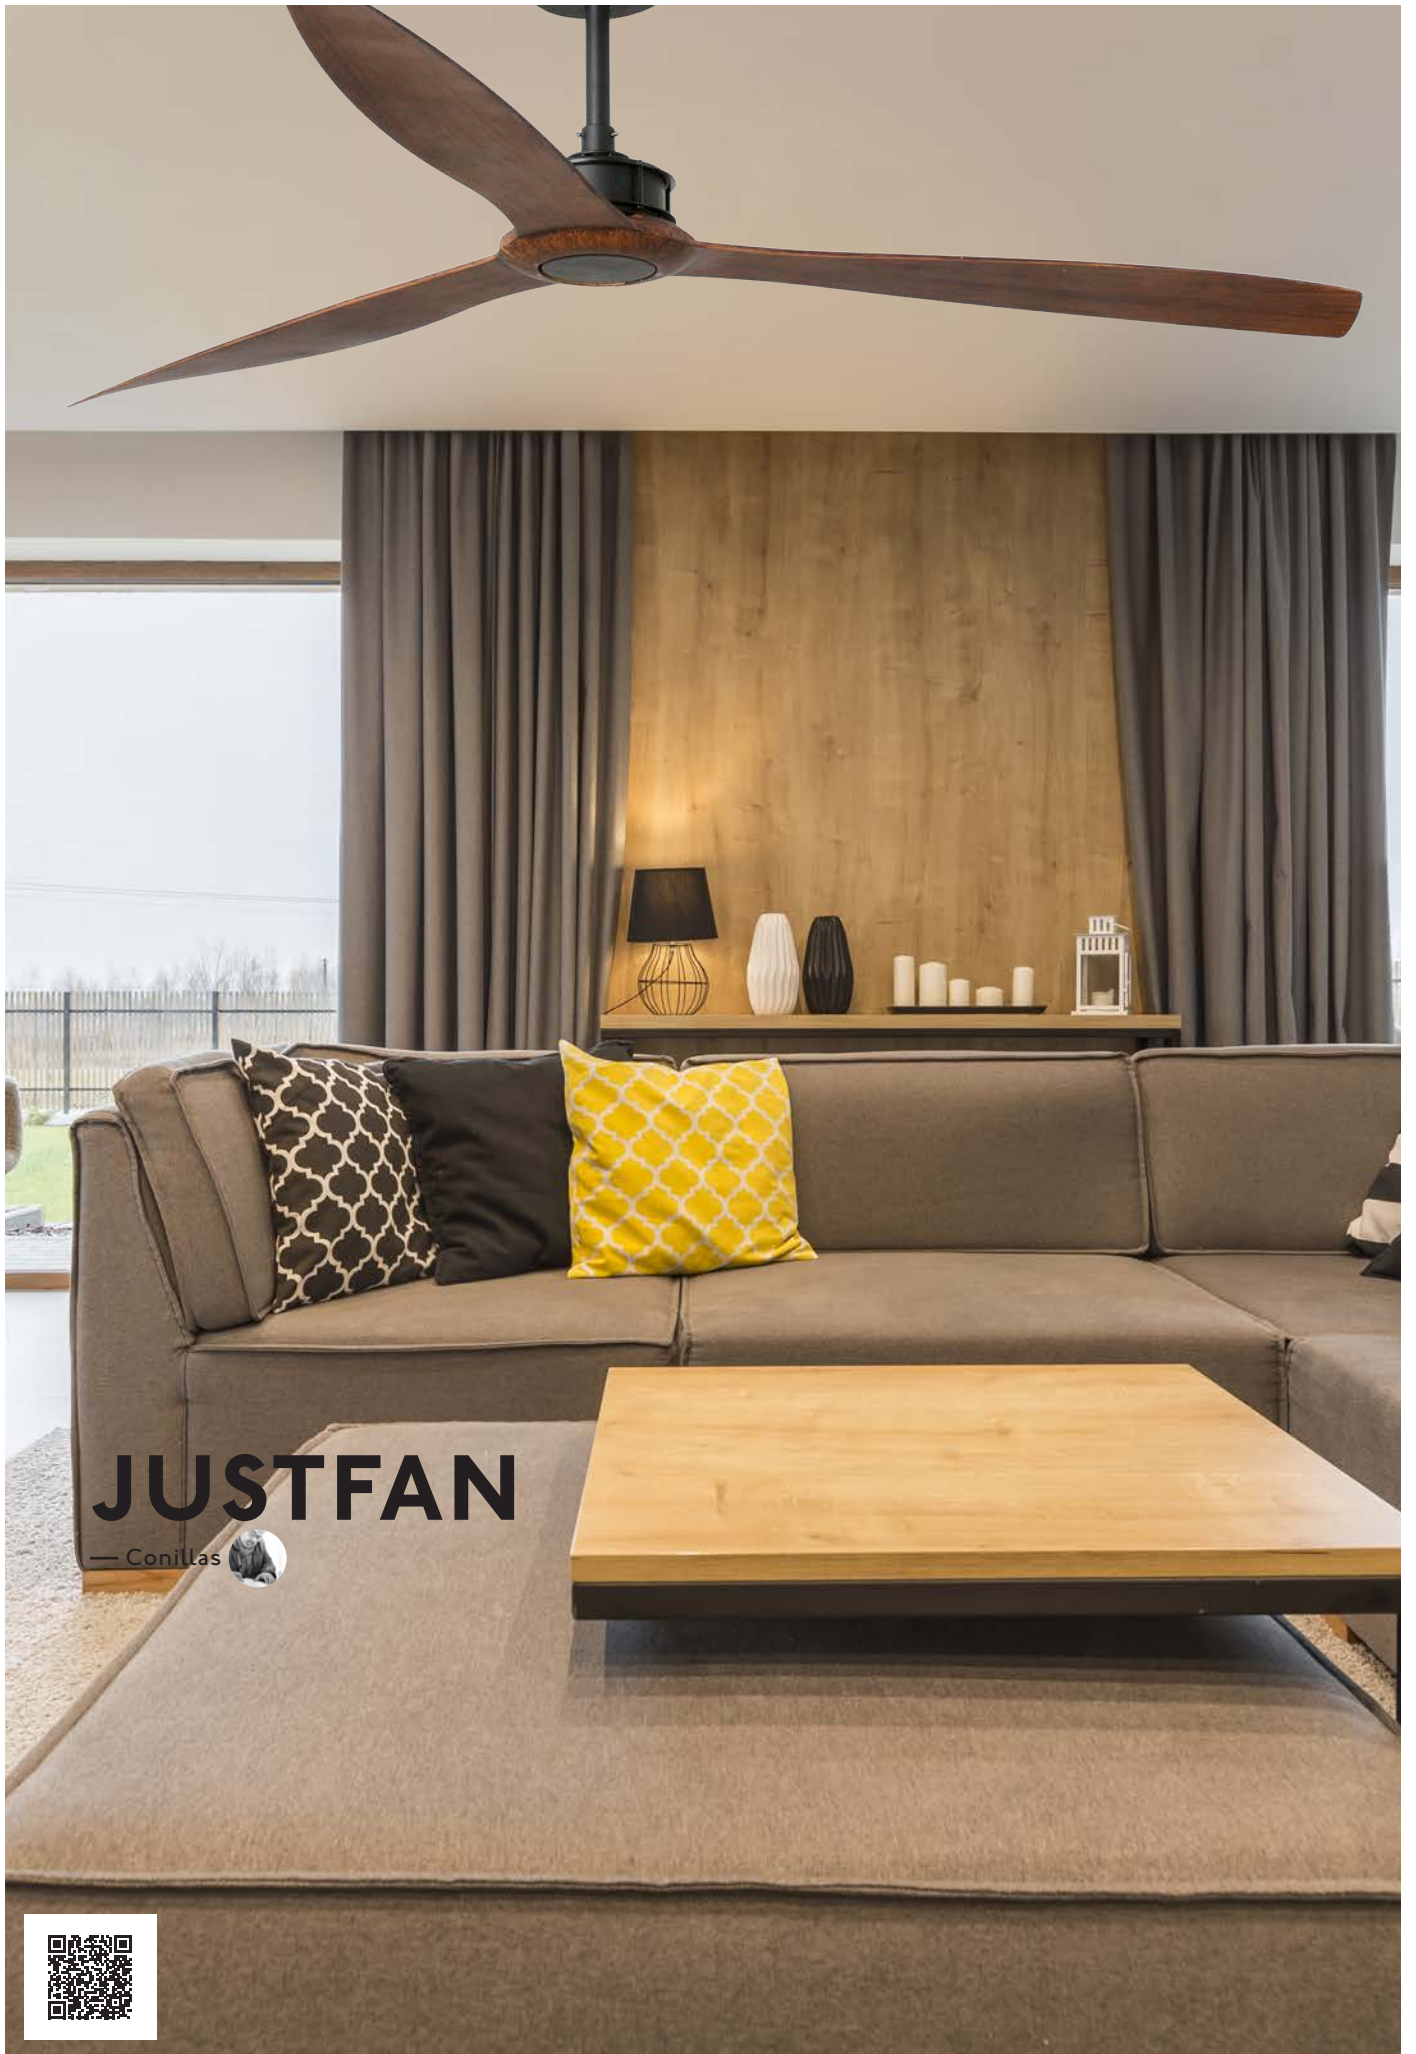

JUSTFAN

— Conillas