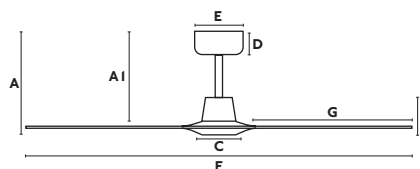

MOREA NEW

152
60 INCH

DC
MOTOR

ALL
YEAR ROUND

FINISHES/ACABADOS

Ref.	Body	Blades
33511 NEW	 brown/ marrón	 wood/ madera

GENERAL FEATURES/INFO GENERAL

Body Steel/Acero
Blades (3) ABS

MOTOR FEATURES/INFO MOTOR

W 3/7/12/17/38
RPM 58/105/131/148/195
Airflow 211,7 m³ min/7473 CFM
Voltage (V/Hz) 220-240/50-60

OPT. DOWNROD/TIJAS OPC. P. 541

MEASUREMENTS/MEDIDAS

A	AI	B	C	D	E	F	G
280/11,02"	215/8,46"	130/5,12"	170/6,69"	60/2,36"	140/5,51"	1520/60"	750/29,52"