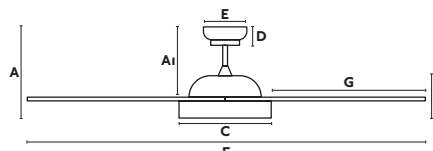

OPT. DOWNROD/TIJAS OPC. P. 541

MEASUREMENTS/MEDIDAS

A	A1	B	C	D	E	F	G
380/14,9"	270/10,6"	240/94,4"	350/13,7"	60/23,6"	Ø170/6,7"	Ø1380/54,3"	590/11,4"

LARGE