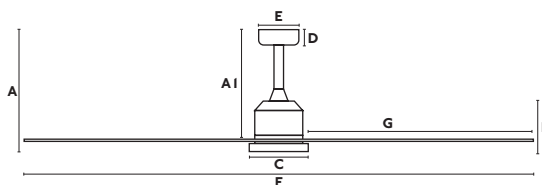

CIES NEW

210
83 INCH

DC
MOTOR

ALL
YEAR ROUND

FINISHES/ACABADOS

GENERAL FEATURES/INFO GENERAL

Ref. Body Blades

Body Steel/Acero
Blades (6) ABS

33512

shiny white
blanco brillo

white
blanco

MOTOR FEATURES/INFO MOTOR

W 6/9/15/28/44
RPM 54/67/79/98/112
Airflow 344,4 m³ min/12159 CFM
Voltage (V/Hz) 220-240/50-60

OPT. DOWNROD/TIJAS OPC. P. 541

MEASUREMENTS/MEDIDAS

A	AI	B	C	D	E	F	G
430/16,92"	380/14,96"	250/9,84"	230/9,05"	50/1,96"	140/5,51"	2120/83"	930/36,61"

OPTIONAL LED LIGHT SOURCE/FUENTE DE LUZ LED

33513
NEW

white/
blanco

SMD LED 18W 3000K,
900lm, CRI>80
Driver
Diff
ABS+Polycarbonate
/ABS+Policarbonato

EXTRA LARGE