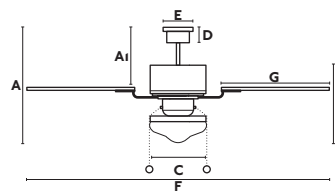

LOMBOK

FINISHES/ACABADOS

Ref.	Body	Blades
33019	 dark brown/ marrón oscuro	 rustic pine/ pino rústico

132
52 INCH

ALL
YEAR ROUND

LIGHT SOURCE/FUENTE DE LUZ

2 E27 MAX 15W LED [17463]

GENERAL FEATURES/INFO GENERAL

Body Metal
Diff Opal glass/Cristal opal
Blades (4) Wood/Madera
Controlled by chains/Accionado con cadenas
Remote control [33929/33937] not included

MOTOR FEATURES/INFO MOTOR

W 14-29-58
RPM 85-135-185
Airflow 123,72 m³ min/4369 CFM
Voltage (V/Hz) 220-240/50

OPT. DOWNROD/TIJAS OPC. P. 541

MEASUREMENTS/MEDIDAS

A	AI	B	C	D	E	F	G
500/19,7"	246/9,7"	330/12,9"	285/11,2"	60/2,35"	ø130/5,1"	ø1320/51,9"	541/21,3"

LARGE