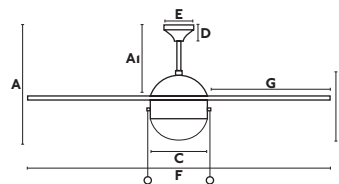

VENETO

107

42 INCH

ALL

YEAR ROUND

INCLINING
ROOF

DIRECT CEILING
MOUNTING

CONTROLLED
BY CHAINS

FINISHES/ACABADOS

Ref.	Body	Blades
33318	 white/blanco	 white/blanco/
33319	 matt nickel níquel mate	 cedar+beech/ cedro+haya

LIGHT SOURCE/FUENTE DE LUZ

E27 MAX 15W LED [17462]

Diff Opal glass/Cristal opal

GENERAL FEATURES/INFO GENERAL

Body Steel/Acero

Reversible Blades (5) MDF Wood/Madera MDF

Controlled by chains / Accionado con cadenas

Remote control [33929/33937]

MOTOR FEATURES/INFO MOTOR

W14-25-46

RPM 120-168-211

Airflow 108,39 m³ min/3824 CFM

Voltage (V/Hz) 220-240/50

OPT. DOWNROD/TIJAS OPC. P. 541

MEASUREMENTS/MEDIDAS

A	AI	B	C	D	E	F	G
470/17,1"	270/10,6"	240/9,43"	200/7,87"	60/2,35"	Ø130/5,1"	Ø1070/42,1"	470/18,5"