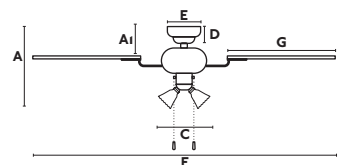

DIRECT CEILING MOUNTING/DIRECTO A TECHO

A	AI	B	C	D	E	F	G
280/11"	180/7,1"	220/8,63"	300/11,8"	60/2,35"	Ø130/5,1"	Ø1070/42,1"	420/16,5"

SMALL

FAN

509