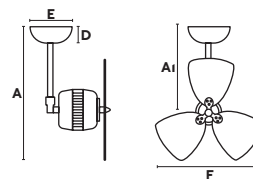

VEDRA

46
18 INCH

WALL
CONTROL

INCLINING
ROOF

FINISHES/ACABADOS

Ref.	Body	Blades
33450	 antique brass oro envejecido	 walnut/nogal

GENERAL FEATURES/INFO GENERAL

Body Aluminium/Aluminio
Blades (3) MDF Wood/Madera MDF
Remote control [33929/33937]
Adjustable $\pm 90^\circ$

MOTOR FEATURES/INFO MOTOR

W 19-22-34-37
RPM 327-369-495-515
Airflow 58,11 m³ min/2052 CFM
Voltage (V/Hz) 220-240/50

MEASUREMENTS/MEDIDAS

A	AI	B	C	D	E	F	G
540/21.2"	450/17.7"	200/7.87"	100/3.93"	60/2.35"	Ø145/5.7"	Ø460/18.1"	200/17.9"

SMALL