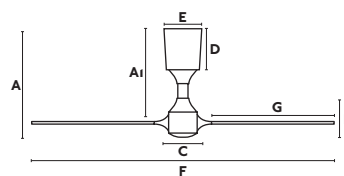

ITACA

132
52 INCH

DC
MOTOR

ALL
YEAR ROUND

FINISHES/ACABADOS

Ref.	Body	Blades
33474	 matt nickel/ níquel mate	 rustic pine/ pino rústico

GENERAL FEATURES/INFO GENERAL

Body Steel/Acero
Blades (3) Natural Wood/ Madera Natural

MOTOR FEATURES/INFO MOTOR

W 3-5-8-13-21-32
RPM 50-80-110-140-170-203
Airflow 184,06 m³ min/6500 CFM
Voltage (V/Hz) 220-240/50

MEASUREMENTS/MEDIDAS

A	AI	B	C	D	E	F	G
455/17,9"	395/15,5	170/6,9"	110/4,35"	160/6,29"	Ø166/6,5"	Ø1320/51,9"	545/21,4"