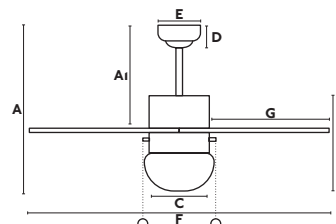

PALAO

81
32 INCH

ALL
YEAR ROUND

FINISHES/ACABADOS

Ref.	Body	Blades
33179	 white/blanco	 multicolour/ multicolor
33180	 white/blanco	 white/blanco
33183	 matt nickel/ níquel mate	 maple/arce
33185	 dark brown/ marrón oscuro	 mahogany/ caoba
33186	 grey/gris	 grey/gris

LIGHT SOURCE/FUENTE DE LUZ

E14 MAX 8W LED [17461]
Diff Opal glass/Cristal opal

GENERAL FEATURES/INFO GENERAL

Body Metal
Blades (6) MDF Wood/Madera MDF
Controlled by chains / Accionado con cadenas
Remote control [33929/33937]

MOTOR FEATURES/INFO MOTOR

W 24-33-46
RPM 135-190-242
Airflow 92,37 m³ min/3262 CFM
Voltage (V/Hz) 220-240/50

OPT. DOWNROD/TIJAS OPC. P. 541

MEASUREMENTS/MEDIDAS

A	AI	B	C	D	E	F	G
390/15,3"	260/10,2"	190/7,5"	170/6,9"	60/2,35"	Ø130/5,1"	Ø810/31,8"	350/13,7"