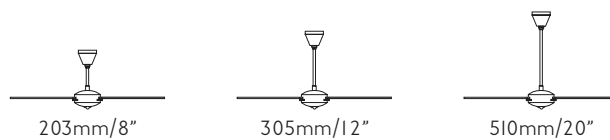

AOBA NEW

178
83 INCH

ALL
YEAR ROUND

FINISHES/ACABADOS

Ref.   Body   Blades

33349 NEW

GENERAL FEATURES/INFO GENERAL

Body Steel/Acero
Blades (3) Wood/Madera

MOTOR FEATURES/INFO MOTOR

W 30-70-88
RPM 74-125-152
Airflow 57 m³ min/2045 CFM
Voltage (V/Hz) 220-240/50

OPTIONAL DOWNROD

Downrods (3) Included

MEASUREMENTS/MEDIDAS