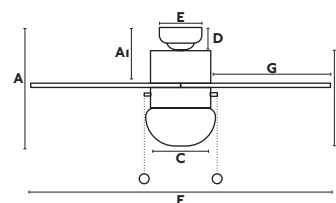

DIRECT CEILING MOUNTING/DIRECTO A TECHO

A	AI	B	C	D	E	F	G
250/9,8"	160/6,3"	190/7,5"	170/6,9"	60/2,35"	Ø130/5,1"	Ø810/31,8"	350/13,7"

SMALL

FAN

525