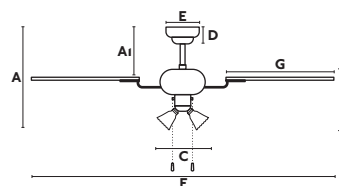

LISBOA

107

42 INCH

ALL

YEAR ROUND

INCLINING
ROOF

DIRECT CEILING
MOUNTING

CONTROLLED
BY CHAINS

FINISHES/ACABADOS

Ref.	Body	Blades
33102	 dark brown/ marrón oscuro	 mahogany+dark walnut/ caoba+nogal oscuro

LIGHT SOURCE/FUENTE DE LUZ

3 E27 MAX 15W LED [17462]

Diff Translucent Glass/Cristal Translúcido

GENERAL FEATURES/INFO GENERAL

Body Steel/Acero

Reversible Blades (4) MDF Wood/Madera MDF

Controlled by chains / Accionado con cadenas

Remote control [33929/33937]

MOTOR FEATURES/INFO MOTOR

W 27-35-47

RPM 130-185-235

Airflow 99,96 m³ min/3530 CFM

Voltage (V/Hz) 220-240/50

OPT. DOWNROD/TIJAS OPC. P. 541

MEASUREMENTS/MEDIDAS

A	AI	B	C	D	E	F	G
460/18,1"	240/9,4"	220/8,63"	300/11,8"	60/2,35"	Ø130/5,1"	Ø1070/42,1"	420/16,5"