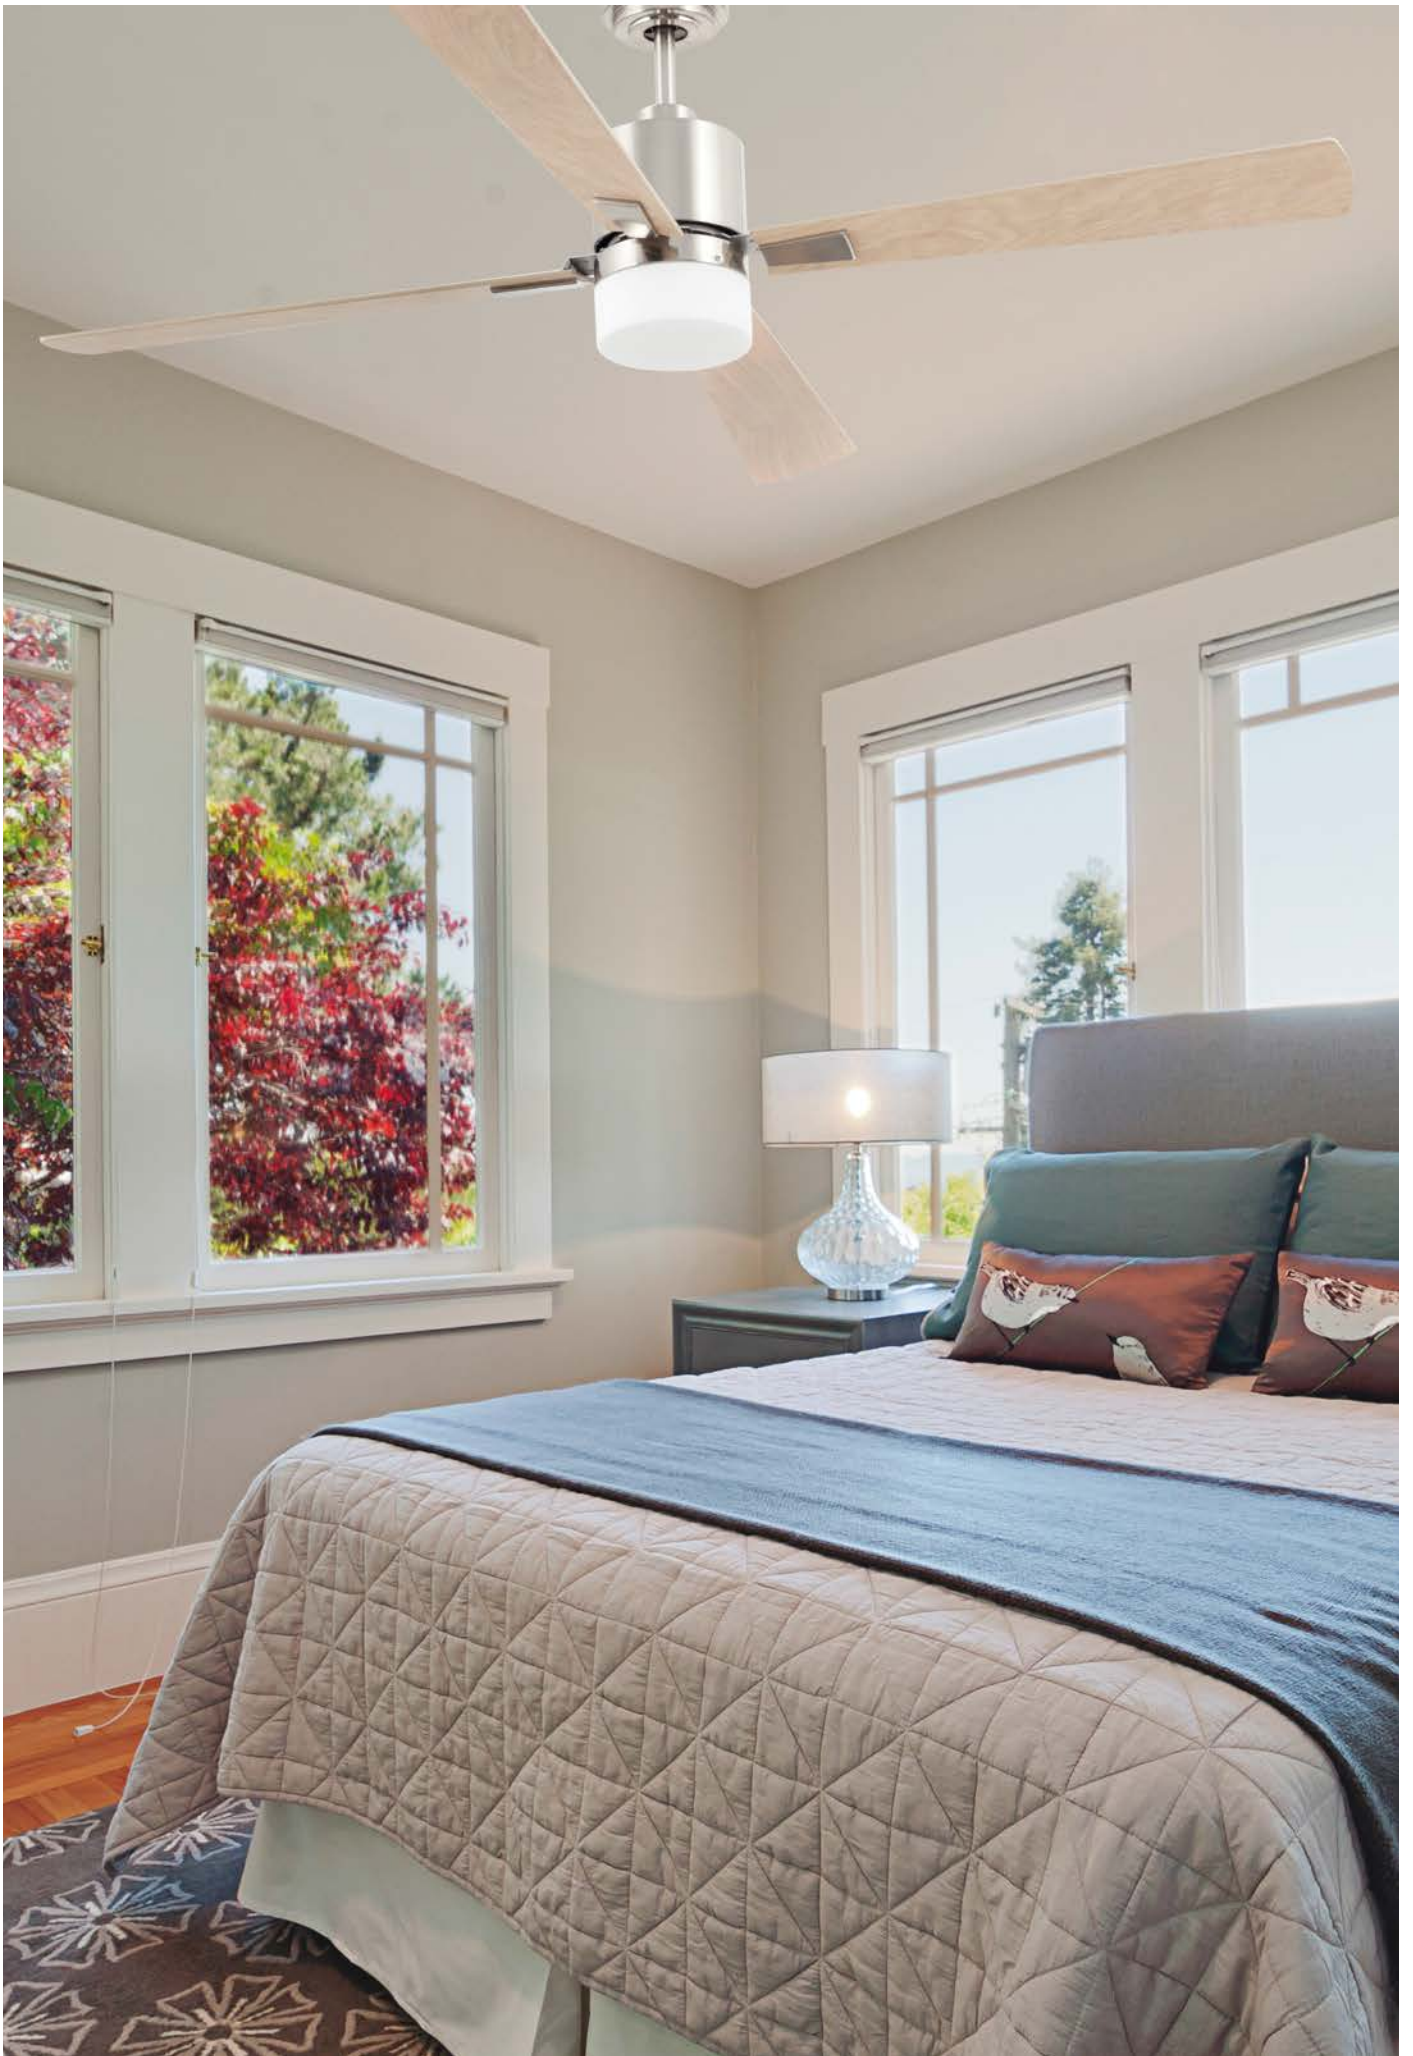

# PALK

132  
52 INCH

DC  
MOTOR

ALL  
YEAR ROUND