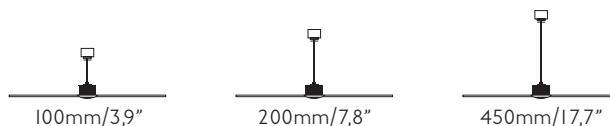

JUSTFAN NEW

178
70 INCH

DC
MOTOR

OPTIONAL
LED
DOWNLIGHT

ALL
YEAR ROUND

FINISHES/ACABADOS

Ref.	Body	Blades
33430 NEW	 matt black/ negro mate	 dark walnut/ nogal oscuro

GENERAL FEATURES/INFO GENERAL

Body Metal
Blades (3) ABS

MOTOR FEATURES/INFO MOTOR

DC MOTOR
W 4-6-9-13-22-32
RPM 51-77-103-129-155-185
Airflow 145,66 m³ min/51.44 CFM
Voltage (V/Hz) 220-240/50-60

OPTIONAL DOWNROD

Downrods (3) Included

MEASUREMENTS/MEDIDAS