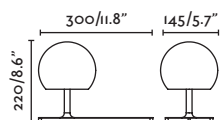

NIKO

— Nahtrang

1W 80lm

4W 250lm

7W 500lm

3 INTENSITIES

Diff Opal Glass/Cristal Opal

01007 white+wood/blanco+madera

Diff Polycarbonate/Polycarbonato

01025 **NEW** white+wood/blanco+madera

LED SMD 7W 3000K 500lm CRI>80 Driver ✓

Body Metal

220-240V 50/60HZ USB charger

5V Ddc/2A Wireless charger

P.136
WALL