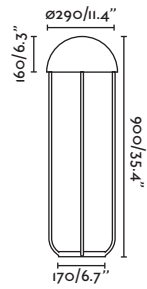

□ 220- 50/ 240V 60HZ ⏻ Ⓢ 1.8 MT

JELLYFISH

— Nahrang 

P.35
PORTABLE

● 24521 black+gold/negro+oro

LED SMD 6W 3000K 500lm CRI>80 Driver ✓

Body Metal

□ 220- 50/ 240V 60HZ ⏻ Ⓢ 4.3 MT