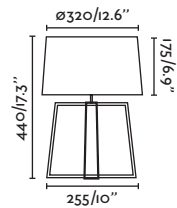

BLISS

● 28401 wood+white/madera+blanco

E27 MAX 15W LED [17463]

Body Wood+Metal/Madera+Metal

Shade Textile/Téxtil

Project: Elena Castells Poch

HAT

● 28408 wood+white/madera+blanco

E14 MAX 8W LED [17461]

Body Wood/Madera

Shade Textile/Téxtil

NIDIA

● 68423 nickel+white/níquel+blanco

E27 MAX 15W LED [17462]

Body Metal

Shade Linen/Lino

BANKER

● 68334 old gold+green/oro viejo+verde

E27 MAX 15W LED [17463]

Body Metal

Diff Glass/Cristal