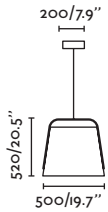

● 29848 black+wood/negro+madera

E27 MAX 15W LED ⊗ [17464]

Body Metal
Shade Cherry Tree Wood/Madera Cerezo

● 29849 black+wood/negro+madera

5 E27 MAX 15W LED ⊗ [17464]

Body Metal
Shade Cherry Tree Wood/Madera Cerezo

STOOD

— Lucid

P.51
TABLE&FLOOR

P.134
WALL