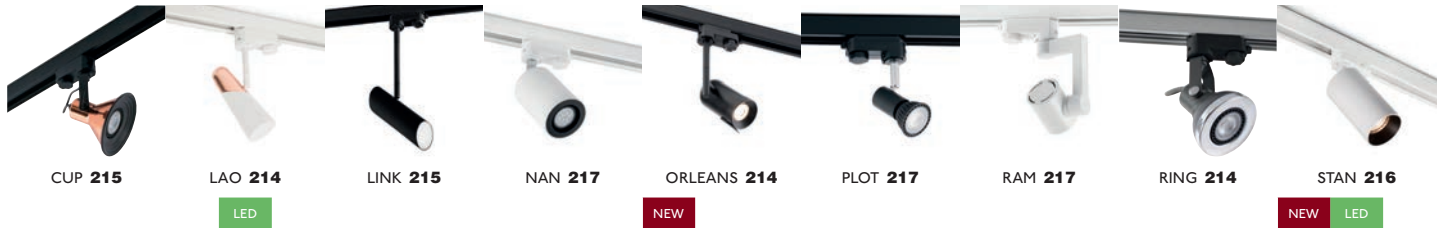

RECESSED

TRACK

CEILING