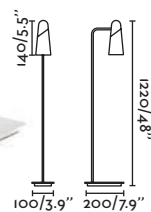

- 29038 white+copper/blanco+cobre
- 29049 black/negro
- 29050 white/blanco

LED SMD 4W 3000K 400lm CRI>80 Driver ✓

Body Metal
Diff ABS