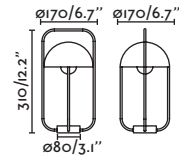

● 24523 black+gold/negro+oro

● 24524 white/blanco

LED SMD 3W 2700K 220lm CRI>80 Driver ✓

Body Metal

⏻ DC5V-1A 🔋 Battery ✓ 🔌 USB wire

🕒 Max. 9h Worktime
8h Charge

1W 25lm

2W 90lm