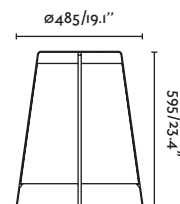

AKANE — Pepe Lladet

- 28371 black+beige/negro+beige

E27 MAX 15W LED [17464]

Body Metal

Shade Papyrus/Papiro