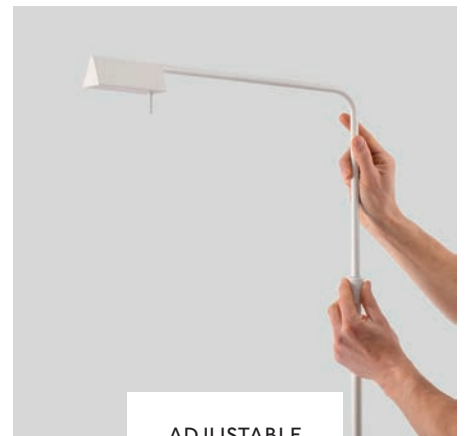

- 28202 chrome/cromo
- 28203 white/blanco
- 28207 black/negro

LED SMD 6W 3000K 350lm CRI>80 Driver ✓

Body Metal+Aluminium/Metal+Aluminium
Diff Opal PMMA/PMMA Opal

- 28204 chrome/cromo
- 28205 white/blanco
- 28208 black/negro

LED SMD 6W 3000K 550lm CRI>80 Driver ✓

Body Metal+Aluminium/Metal+Aluminium
Diff Opal PMMA/PMMA Opal