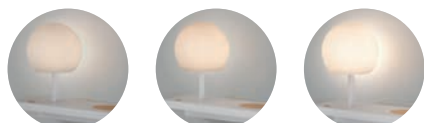

NIKO

— Nahtrang

1W 80lm

4W 250lm

7W 500lm

3 INTENSITIES

Diff Opal Glass/Cristal Opal

01007 white+wood/blanco+madera

Diff Polycarbonate/Polycarbonato

01025 **NEW** white+wood/blanco+madera

LED SMD 7W 3000K 500lm CRI>80 Driver ✓

Body Metal

220-240V 50/60HZ USB charger

5V Ddc/2A Wireless charger