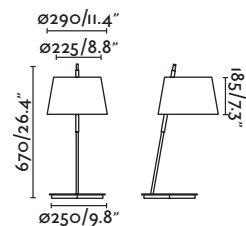

1.9 MT

P.100
SUSPENDED

P.153
WALL

Project: Elena Castells Poch

ADJUSTABLE

LUPE

— Jordi Busquets 

P.146
WALL