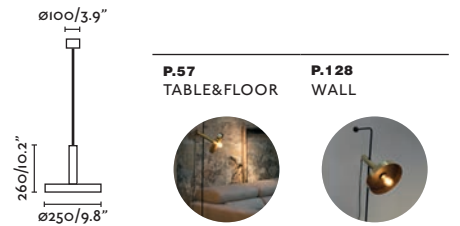

1. 20160 black+gold/negro+oro
   - 20161 gold+black/oro+negro
2. E27 MAX 15W LED ⊗ [● 17426 ● 17496]

Body Metal

SUSPENDED

1. 20162+20166 black+gold/negro+oro
   - 20163+20166 gold+black/oro+negro
2. E27 MAX 15W LED ⊗ [● 17426 ● 17496]

Body Metal

INDOOR