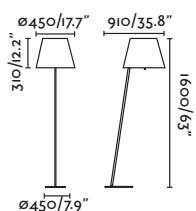

MOMA

● **68502** chrome+white/cromo+blanco

● **68503** chrome+black/cromo+negro

E27 MAX 15W LED ⊗ [17463]

Body Metal

Shade Textile/Téxtil

Bottom Diff Opal PVC/PVC Opal