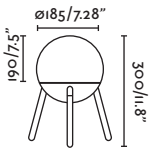

MINE — Nahtrang

Diff Opal Glass/Cristal Opal

- 28378 white/blanco
- 28379 dark grey/gris oscuro

Diff Polycarbonate/Polycarbonato

- 28211 **NEW** white/blanco
- 28212 **NEW** dark grey/gris oscuro

E27 MAX 15W LED [17463]

Body Metal+Wood/Metal+Madera

P.98
SUSPENDED

AKANE — Pepe Lladet

- 28370 black+beige/negro+beige

E27 MAX 15W LED [17463]

Body Metal

Shade Papyrus/Papiro

AKANE — Pepe Lladet

- 28371 black+beige/negro+beige

E27 MAX 15W LED [17464]

Body Metal

Shade Papyrus/Papiro