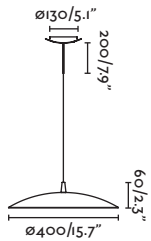

SLIM

— Àlex & Manel Llusca 

PENDANT & WALL

P.130
WALL

- 24504 white/blanco
 - 24505 black+gold/negro+oro
 - LED 2x20W 3000K 2300lm CRI>80 Driver ✓
 - Body Metal
 - Diff Opal Glass/Cristal Opal
- | | | |
|---|------|------|
| □ | 220- | 50/ |
| | 240V | 60HZ |