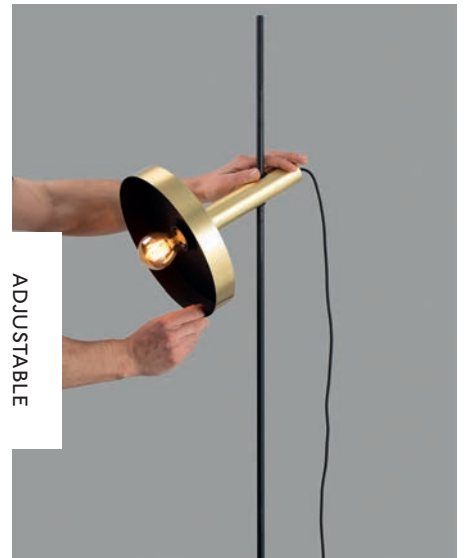

SELECTED

salone
satellite
20 years
of new
creativity

1. 20162+20164 black+gold/negro+oro
   - 20163+20164 gold+black/oro+negro
2. E27 MAX 15W LED ⊗ [17426 or 17496]
   Body Metal

ADJUSTABLE

WHIZZ

— Christoph Friedrich Wagner

P.86
SUSPENDED

P.128
WALL

TABLE & FLOOR

INDOOR

57

10