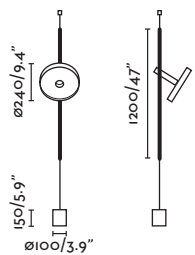

1. 20162+20166 black+gold/negro+oro
   - 20163+20166 gold+black/oro+negro
2. E27 MAX 15W LED ⊗ [● 17426 ● 17496]

Body Metal