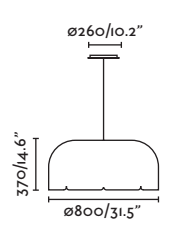

**GERMAN
DESIGN
AWARD
SPECIAL
2019**