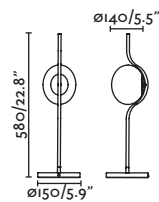

P.84
SUSPENDED

P.127
WALL

TOUCH SWITCH

● 29692 old/oro

LED 6W 2700K 570lm CRI>80 Driver ✓

Body Die Cast Aluminium/Aluminio inyectado
Diff Opal glass/Cristal Opal

□ 100- 50/ 240V 60HZ ⏻ Ⓢ 2 MT

CHERRY TREE WOOD