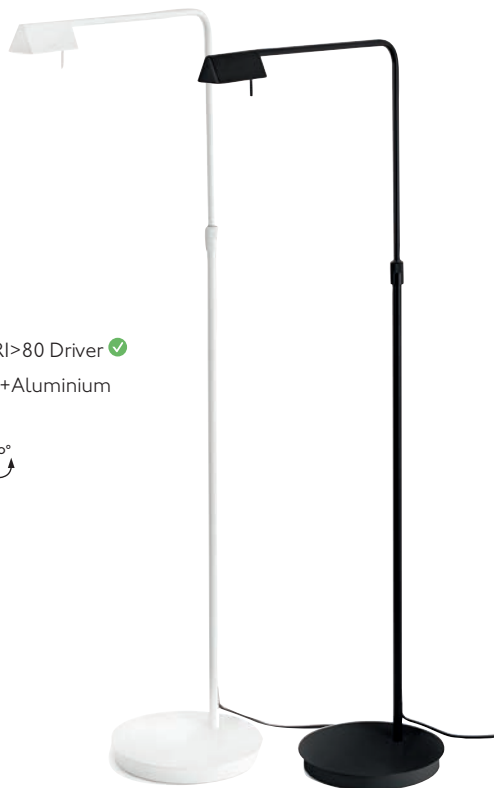

57

10

ACADEMY

— Nahtrng 

P.148
WALL

- 28202 chrome/cromo
- 28203 white/blanco
- 28207 black/negro

LED SMD 6W 3000K 350lm CRI>80 Driver ✓

Body Metal+Aluminium/Metal+Aluminium
Diff Opal PMMA/PMMA Opal