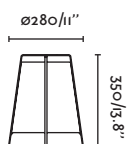

AKANE — Pepe Lladet

- 28370 black+beige/negro+beige

E27 MAX 15W LED [17463]

Body Metal

Shade Papyrus/Papiro