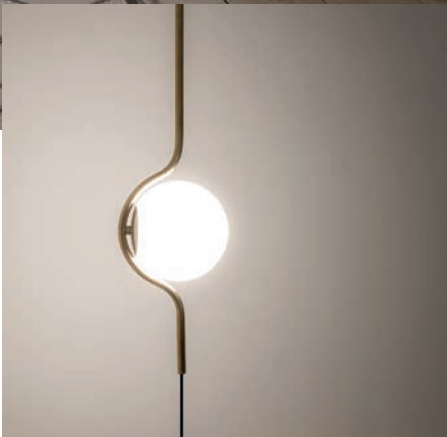

● 29694 gold/oro

LED 6W 2700K 570lm CRI>80 Driver ✓

Body Die Cast Aluminium/Aluminio inyectado
Diff Opal glass/Cristal Opal

□ 100- 50/ 240V 60HZ Ⓢ 1.5 MT

P.48
TABLE&FLOOR

P.127
WALL

SUSPENDED

85 INDOOR