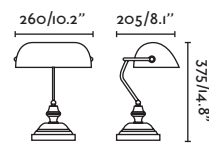

BLISS

● 28401 wood+white/madera+blanco

E27 MAX 15W LED [17463]

Body Wood+Metal/Madera+Metal

Shade Textile/Téxtil

Project: Elena Castells Poch

HAT

● 28408 wood+white/madera+blanco

E14 MAX 8W LED [17461]

Body Wood/Madera

Shade Textile/Téxtil

NIDIA

● 68423 nickel+white/níquel+blanco

E27 MAX 15W LED [17462]

Body Metal

Shade Linen/Lino

BANKER

● 68334 old gold+green/oro viejo+verde

E27 MAX 15W LED [17463]

Body Metal

Diff Glass/Cristal