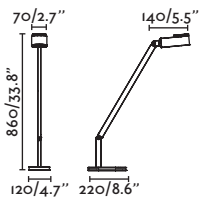

TABLE
& FLOOR

NEW INVITING

— Bohman&Folienius 

DIMMABLE
INTENSITY & COLOR TEMPERATURE

- 57306 white/blanco
 - 57307 black/negro
 - 57308 yellow/amarillo
 - 57311 grey/gris
- LED COB 6W 2700K 4800K 410lm CRI>80
Driver ✓
- Body Aluminium/Aluminio
Diff PMMA