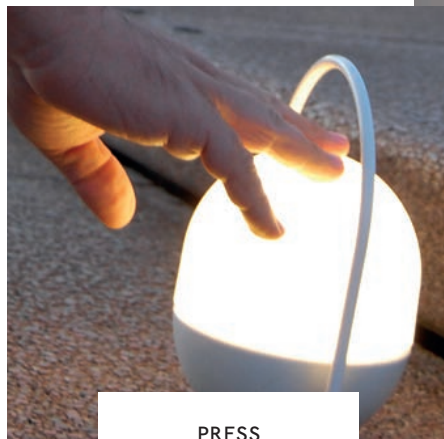

1W 25lm

2W 90lm

3W 220lm

3 INTENSITIES

● 01015 white/blanco

● 01016 black/negro

LED 3W 3000K 300lm CRI>80 Driver ✓

Body Polycarbonate/Polycarbonato

Diff Silicone/Silicona

Base Wood/Madera

DC5V-1A Battery ✓

USB charger 10h Worktime
 3-4h Charge

PRESS