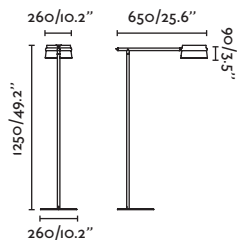

LOOP

— Estudi Ribaudí

29569 black+wood/negro+madera

LED SMD 6W 2700K 600lm CRI>80 Driver ✓

Body Metal
Shade Cherry Tree Wood/Madera Cerezo

29568 black+wood/negro+madera

LED SMD 6W 2700K 600lm CRI>80 Driver ✓

Body Metal
Shade Cherry Tree Wood/Madera Cerezo

P.95
SUSPENDED

P.135
WALL