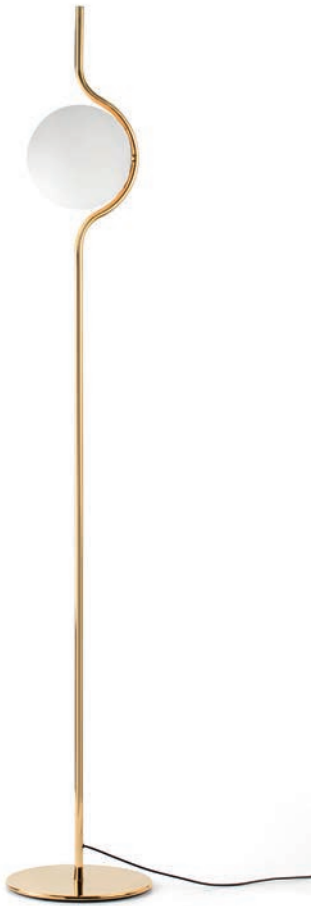

NEW

LE VITA

— Nahtrang

● 29693 gold/oro

LED 6W 2700K 570lm CRI>80 Driver ✓

Body Die Cast Aluminium/Aluminio inyectado
Diff Opal glass/Cristal Opal

□ 100- 50/ 240V 60HZ ⏻ Ⓢ 2 MT