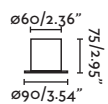

Body Metal

1.5 MT

P.164
WALL+CEILING

MINE — Nahtrang

Diff Opal Glass/Cristal Opal

- 28378 white/blanco
- 28379 dark grey/gris oscuro

Diff Polycarbonate/Polycarbonato

- 28211 **NEW** white/blanco
- 28212 **NEW** dark grey/gris oscuro