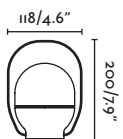

● 01015 white/blanco

● 01016 black/negro

LED 3W 3000K 300lm CRI>80 Driver ✓

Body Polycarbonate/Polycarbonato

Diff Silicone/Silicona

Base Wood/Madera

DC5V-1A Battery ✓

USB charger 10h Worktime
 3-4h Charge

PRESS