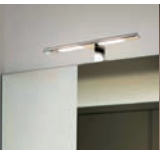

TERMA 180

LED IP44