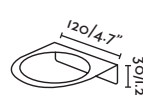

TABLE
& FLOOR

NEW INVITING

— Bohman&Folienius 

DIMMABLE
INTENSITY & COLOR TEMPERATURE

- 57306 white/blanco
 - 57307 black/negro
 - 57308 yellow/amarillo
 - 57311 grey/gris
- LED COB 6W 2700K 4800K 410lm CRI>80
Driver ✓
- Body Aluminium/Aluminio
Diff PMMA