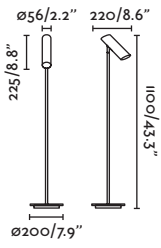

P.214
TRACK

- 29038 white+copper/blanco+cobre
- 29049 black/negro
- 29050 white/blanco

LED SMD 4W 3000K 400lm CRI>80 Driver ✓

Body Metal
Diff ABS

- 29883 white/blanco
 - 29884 black/negro
 - 29899 **NEW** bronze/bronce
- GU 10 MAX 8W LED** [○ I 7316 ● I 7324]
- Body Steel/Acero