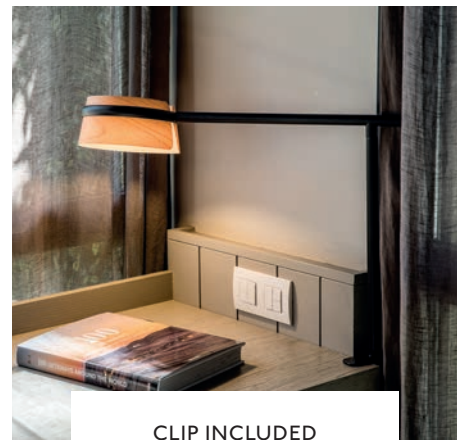

CLIP INCLUDED