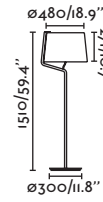

● 29335 white/blanco
● 29336 black/negro
E27 MAX 15W LED [17464]
Body Metal
Shade Textile/Téxtil