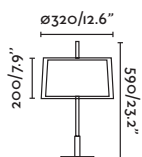

SABA

68547 nickel+black/níquel+negro

E27 MAX 15W LED [17464]

Body Metal

Shade (double) Textile/Téxtil