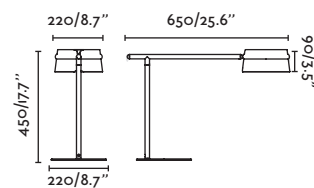

LOOP

— Estudi Ribaudí

29569 black+wood/negro+madera

LED SMD 6W 2700K 600lm CRI>80 Driver ✓

Body Metal
Shade Cherry Tree Wood/Madera Cerezo

29568 black+wood/negro+madera

LED SMD 6W 2700K 600lm CRI>80 Driver ✓

Body Metal
Shade Cherry Tree Wood/Madera Cerezo

P.95
SUSPENDED

P.135
WALL