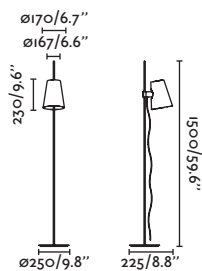

29998 chrome+beige/cromo+beige

E27 MAX 15W LED [17462]

Body Metal
Shade Textile/Téxtil