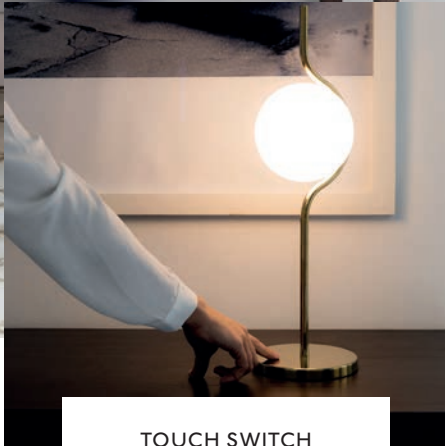

P.84
SUSPENDED

P.127
WALL

TOUCH SWITCH

● 29692 old/oro

LED 6W 2700K 570lm CRI>80 Driver ✓

Body Die Cast Aluminium/Aluminio inyectado
Diff Opal glass/Cristal Opal

□ 100- 50/ 240V 60HZ ⏻ Ⓢ 2 MT

CHERRY TREE WOOD