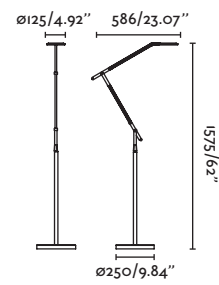

Shade Textile/Téxtil

P.156
WALL

INDOOR

SWITCH

HALO

● 55191 black/negro

LED SMD 6W 3000K 500lm CRI>80 Driver ✓

Body Aluminium+Zinc/Aluminio+Zinc