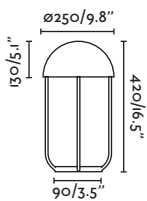

● 24522 black+gold/negro+oro

LED SMD 6W 3000K 500lm CRI>80 Driver ✓

Body Metal

□ 220- 50/ 240V 60HZ ⏻ Ⓢ 1.8 MT

JELLYFISH

— Nahrang

P.35
PORTABLE