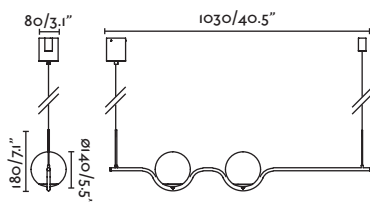

● 29691 gold/oro

LED 2x6W 2700K I200lm CRI>80 Driver ✓

Body Die Cast Aluminium/Aluminio inyectado
Diff Opal glass/Cristal Opal

□ 100- 50/ 240V 60HZ Ⓢ 1.5 MT