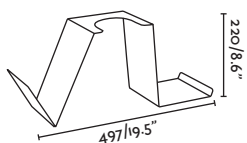

reddot award 2018
winner

Delta Selection
AdAwards
2018

Green
Product Award
Winner 2018

● 28365 brown/marrón

● 28369 black/negro

E27 MAX 5W LED ✓ [17462]

Body ● Recycled ABS/ABS Reciclado

Body ● Recycled Polypropylene/
Polipropileno Reciclado

Ecological & Solidary

Recycled Plastic
Pvc Free
Low Co2

○ 28366 white/blanco
Body Metal

○ 28367 white/blanco
Body Metal

○ 28368 white/blanco
Body Metal