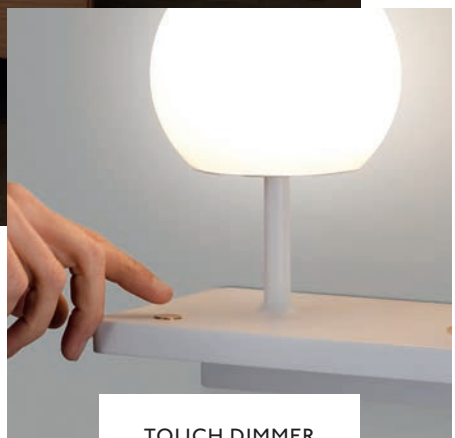

5V Ddc/2A Wireless charger

P.136
WALL

WIRELESS CHARGER

USB CHARGER

TOUCH DIMMER

HOSHI — Xjer Studio

● **28387** gold+black/oro+negro

● **28388** black+copper/negro+cobre