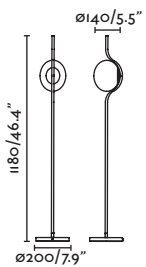

P.84
SUSPENDED

P.127
WALL

TOUCH SWITCH

● 29692 old/oro

LED 6W 2700K 570lm CRI>80 Driver ✓

Body Die Cast Aluminium/Aluminio inyectado
Diff Opal glass/Cristal Opal

□ 100- 50/ 240V 60HZ ⏻ Ⓢ 2 MT

CHERRY TREE WOOD