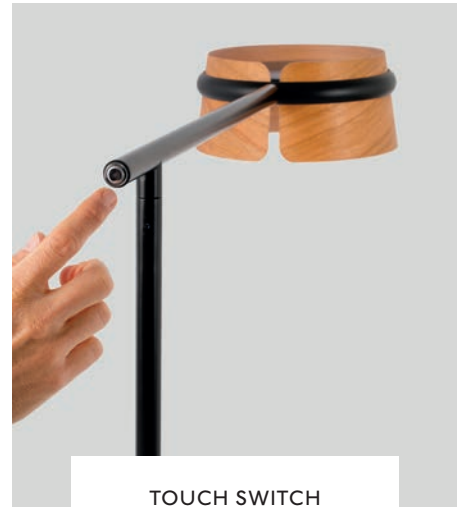

P.84
SUSPENDED

P.127
WALL

TOUCH SWITCH

● 29692 old/oro

LED 6W 2700K 570lm CRI>80 Driver ✓

Body Die Cast Aluminium/Aluminio inyectado
Diff Opal glass/Cristal Opal

□ 100- 50/ 240V 60HZ ⏻ Ⓢ 2 MT

CHERRY TREE WOOD