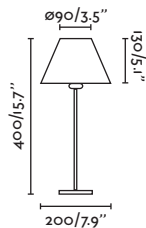

BANKER

● 68334 old gold+green/oro viejo+verde

E27 MAX 15W LED [17463]

Body Metal

Diff Glass/Cristal