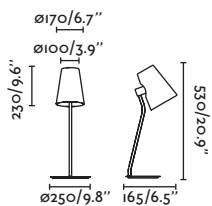

29997 chrome+beige/cromo+beige

E27 MAX 15W LED [17462]

Body Metal
Shade Textile/Téxtil