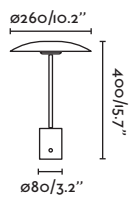

— Xjer Studio 

● 28386 gold+black/oro+negro

● 28389 black+copper/negro+cobre

LED SMD 4W 3000K 480lm CRI>80 Driver ✓

Body Metal

  DC5V-1A  Battery ✓

⚡ USB charger  8h Worktime
4-6h Charge

P.44
TABLE