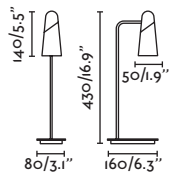

- 29029 black+copper/negro+cobre
- 29037 white+copper/blanco+cobre
- 29047 black/negro
- 29048 white/blanco

LED SMD 4W 3000K 400lm CRI>80 Driver ✓

Body Metal
Diff ABS