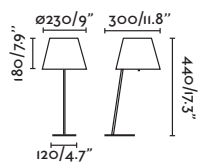

MOMA

● **68500** chrome+white/cromo+blanco

● **68501** chrome+black/cromo+negro

E27 MAX 15W LED ⊗ [17462]

Body Metal

Shade Textile/Téxtil

Bottom Diff Opal PVC/PVC Opal

P.154
WALL

MOMA

● **68502** chrome+white/cromo+blanco

● **68503** chrome+black/cromo+negro

E27 MAX 15W LED ⊗ [17463]

Body Metal

Shade Textile/Téxtil

Bottom Diff Opal PVC/PVC Opal