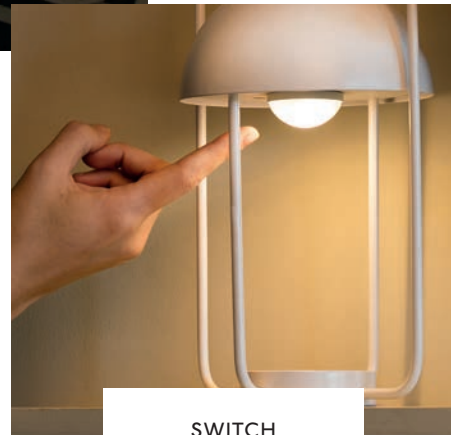

3W 220lm

3 INTENSITIES

SWITCH

P.52
TABLE&FLOOR

HOOK

— Oiko Design Office 

Each light fixture sold will feed one child for an entire school year thanks to a collaboration with the NGO Mary's Meals. Assembled by disabled people from Fundació Maresme.