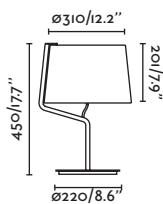

● 29335 white/blanco
 ● 29336 black/negro
E27 MAX 15W LED [17464]
 Body Metal
 Shade Textile/Téxtil

BERNI

— Nahtrng

TABLE & FLOOR

● 29332 white/blanco
 ● 29333 black/negro
E27 MAX 15W LED [17464]
 Body Metal
 Shade Textile/Téxtil
 Top Diff Metal