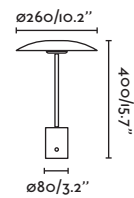

LED SMD 12W 3000K 930lm CRI>80 Driver ✓

Body Metal

DIM 100- 50/ 240V 60HZ 2.6 MT

P.34
PORTABLE

TEN — Faro Team

● **62156** copper/cobre

● **62157** satin gold/oro satinado

E27 MAX 15W LED [17429 or 17464]