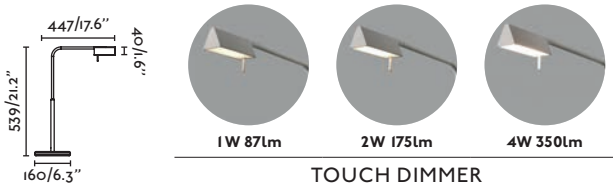

- 28204 chrome/cromo
- 28205 white/blanco
- 28208 black/negro

LED SMD 6W 3000K 550lm CRI>80 Driver ✓

Body Metal+Aluminium/Metal+Aluminium
Diff Opal PMMA/PMMA Opal