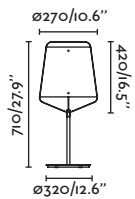

29847 black+wood/negro+madera

E27 MAX 15W LED [17464]

Body Metal
Shade Cherry Tree Wood/Madera Cerezo

P.94
SUSPENDED

P.134
WALL

● 24522 black+gold/negro+oro

LED SMD 6W 3000K 500lm CRI>80 Driver ✓

Body Metal