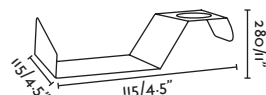

reddot award 2018
winner

Delta Selection
AdAwards
2018

Green
Product Award
Winner 2018

● 28365 brown/marrón

● 28369 black/negro

E27 MAX 5W LED ✓ [17462]

Body ● Recycled ABS/ABS Reciclado

Body ● Recycled Polypropylene/
Polipropileno Reciclado

Ecological & Solidary

Recycled Plastic
Pvc Free
Low Co2

○ 28366 white/blanco
Body Metal

○ 28367 white/blanco
Body Metal

○ 28368 white/blanco
Body Metal