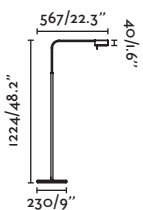

- 28204 chrome/cromo
- 28205 white/blanco
- 28208 black/negro

LED SMD 6W 3000K 550lm CRI>80 Driver ✓

Body Metal+Aluminium/Metal+Aluminium
Diff Opal PMMA/PMMA Opal