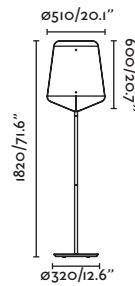

29847 black+wood/negro+madera

E27 MAX 15W LED [17464]

Body Metal
Shade Cherry Tree Wood/Madera Cerezo

P.94
SUSPENDED

P.134
WALL

● 24522 black+gold/negro+oro

LED SMD 6W 3000K 500lm CRI>80 Driver ✓

Body Metal