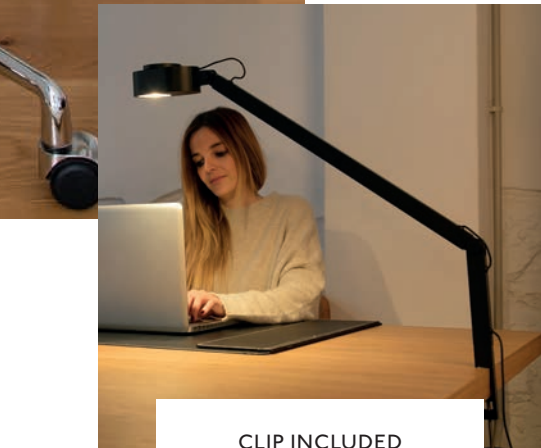

CLIP INCLUDED