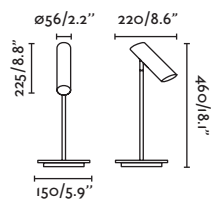

P.193
CEILING

P.210
SPOT

P.215
TRACK