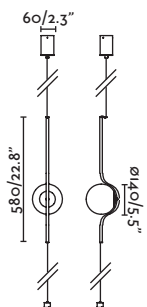

P.48
TABLE&FLOOR

P.127
WALL

SUSPENDED

85 INDOOR