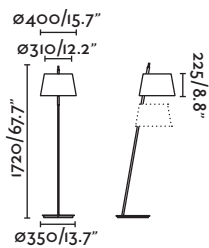

- **DT00065G** grey/gris
- **DT00065N** grey+black/gris+negro

E27 MAX 15W LED [17463]

Body Metal
Shade Textile/Téxtil
Top Diff Metal

1.9 MT