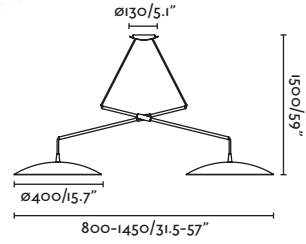

SLIM

— Àlex & Manel Llusca 

PENDANT & WALL

P.130
WALL

- 24504 white/blanco
 - 24505 black+gold/negro+oro
 - LED 2x20W 3000K 2300lm CRI>80 Driver ✓
 - Body Metal
 - Diff Opal Glass/Cristal Opal
- | | | |
|---|------|------|
| □ | 220- | 50/ |
| | 240V | 60HZ |