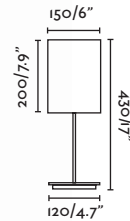

THANA

68530 nickel+white/níquel+blanco

E27 MAX 15W LED [17463]

Body Metal

Shade Textile/Téxtil