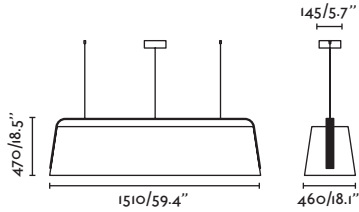

STOOD

— Lucid