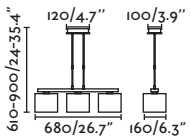

THANA

68533 nickel+white/níquel+blanco

3 E27 MAX 15W LED [17463]

Body Metal

Shade Textile/Téxtil

P.77
TABLE&FLOOR

P.155
WALL

SEVEN

68283 white/blanco

2 E27 MAX 15W LED [17463]

Body Metal+PVC

Shade Textile/Téxtil

P.197
CEILING

SEVEN

68284 white/blanco

3 E27 MAX 15W LED [17463]

Body Metal+PVC

Shade Textile/Téxtil

PROSA

68535 white/blanco

3 E27 MAX 15W LED [17463]

Body Metal

Shade Textile/Téxtil

Diff Opal Glass/Cristal Opal