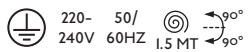

FLASH — Estudi Ribaudí

- 20201 white/blanco
- 20205 black/negro

LED SMD 10W 3000K 500lm CRI>80 Driver ✓

Body Die Cast Aluminium/ Aluminio inyectado
Diff Polyethylene/Polietileno