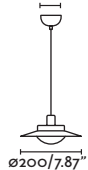

SIDE — Àlex & Manel Llusçà

○ 62136 white/blanco

● 62137 white+nickel/blanco+níquel

● 62138 black+gold/negro+oro

● 62139 black+copper/negro+cobre

G9 MAX 6W LED ⓧ [17443]

Body Metal

Diff Opal Glass/Cristal Opal

Ⓢ 1.5 MT

ø90/3.5"