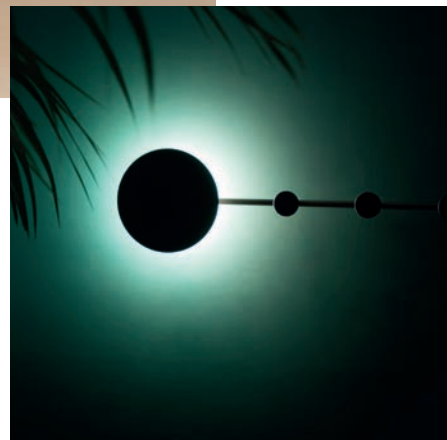

HAN

— Goula/Figuera

○ 01000 white/blanco

● 01001 black/negro

LED SMD 6W 2700K 500lm CRI>80 Driver ✓

Body Metal+Aluminium/Acero+Aluminio
Diff Opal PMMA/PMMA Opal

100- 50/
240V 60HZ

WALL

131 INDOOR