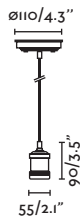

1.3 MT

CLARA

● **64128** black/negro

E27 MAX 15W LED [17428]

Body Metal

Diff Glass/Cristal

2 MT

P.164
WALL