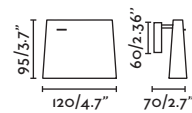

AUREA — Estudi Ribaudí

○ 62115 white/blanco

LED SMD 6W 2700K 230lm CRI>80 Driver ✓

Body Steel+Aluminium/Acero+Aluminio
Diff Polycarbonate/Policarbonato

100-240V 50/60HZ SWITCH