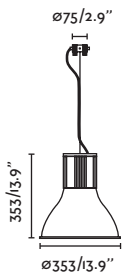

TRANSFER

● 64131 grey/gris

E27 MAX 15W LED ⊗ [17463]

Body Aluminium/Aluminio
Diff Glass/Cristal

0.6 MT

CHARLOTTE

● 68562 dark grey/gris oscuro

○ 68563 white/blanco

E27 MAX 15W LED ⊗ [17464]

Body Steel/Acero
Diff Opal Polycarbonate/Polycarbonato Opal

1.2 MT