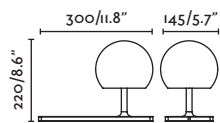

NIKO

— Nahtrng

Diff Opal Glass/Cristal Opal

01014 white+wood/blanco+madera

Diff Polycarbonate/Policarbonato

01026 **NEW** white+wood/blanco+madera

LED SMD 7W 3000K 500lm CRI>80 Driver ✓

Body Metal

USB charger Wireless charger

1W 80lm

4W 250lm

7W 500lm

3 INTENSITIES

P.42
TABLE