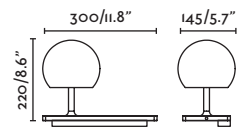

01027 NEW white+wood/blanco+madera

LED SMD 6W 3000K CRI>80 Driver ✓

Body Metal

100- 50/ 240V 60HZ   SWITCH

• USB charger Wireless charger

WALL

WIRELESS CHARGER

USB CHARGER