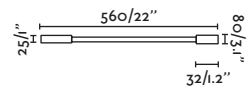

PIXIE NEW — Nahtrang

○ 24015 white/blanco

● 24016 black/negro

LED HIGH POWER 2W 2700K 90lm CRI>80 Driver ✓

Body Metal

LOKE

● **40994** chrome/cromo
 ○ **41019** white/blanco
 ● **41020** black/negro
LED HIGH POWER 3W **3000K** 150lm CRI>80 Driver ✓
 Body Aluminium+Silicone/Aluminio+Silicona