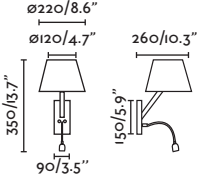

HANNA NEW

● 64300 nickel+beige/níquel+beige

E27 MAX 15W LED [17463]

LED HIGH POWER 3W 3000K 250lm CRI>80
Driver ✓

Body Metal
Shade Textile/Téxtil