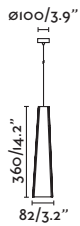

PLUMA — Nahrang

○ 64170 white/blanco

● 64172 black+gold/negro+oro

LED SMD 6W 3000K 450lm CRI>80 Driver ✓

Body Aluminium/Aluminio

□ 100- 50/ 240V 60HZ 1.5 MT

SUSPENDED