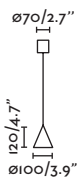

FADA

- 66225 brown/marrón
- 66226 black/negro
- 66227 blue/azul
- 66228 pink/rosa

LED COB 5W 3000K 440lm CRI>80 Driver ✓

Body Aluminium/Aluminio
Shade Leather/Piel