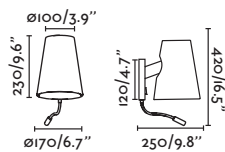

Shade Textile/Téxtil

LUPE — Jordi Busquets 

 **29996** chrome+white/cromo+blanco

E27 MAX 15W LED  [17462]

LED HIGH POWER 1W 3000K 100lm CRI>80
Driver 

Body Metal

Shade Textile/Téxtil

SABANA — Pepe Llaudet