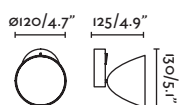

FLASH — Estudi Ribaudí

○ 20200 white/blanco

● 20204 black/negro

LED SMD 10W 3000K 500lm CRI>80
Driver ✓

Body Die Cast Aluminium/ Aluminio inyectado
Diff Polyethylene/Polietileno

220-240V 50/60HZ SWITCH