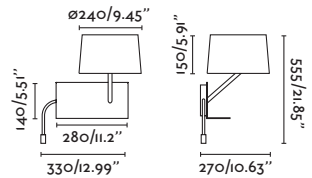

HANDY — Jordi Blasi

28414 white/blanco

E27 MAX 15W LED [17463]

LED HIGH POWER 3W 3000K 140lm CRI>80
Driver

Body Steel/Acero
Shade Textile/Téxtil