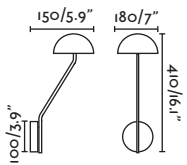

NEW PURE
— Nahtrang