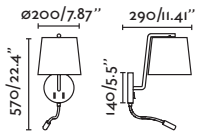

BERNI — Nahtrang

- 29329 white/blanco
- 29330 black/negro
- 29331 matt nickel/níquel mate

E27 MAX 15W LED [17463]
LED HIGH POWER 3W 3000K 200lm CRI>80
Driver ✓

Body Metal
Shade Textile/Téxtil