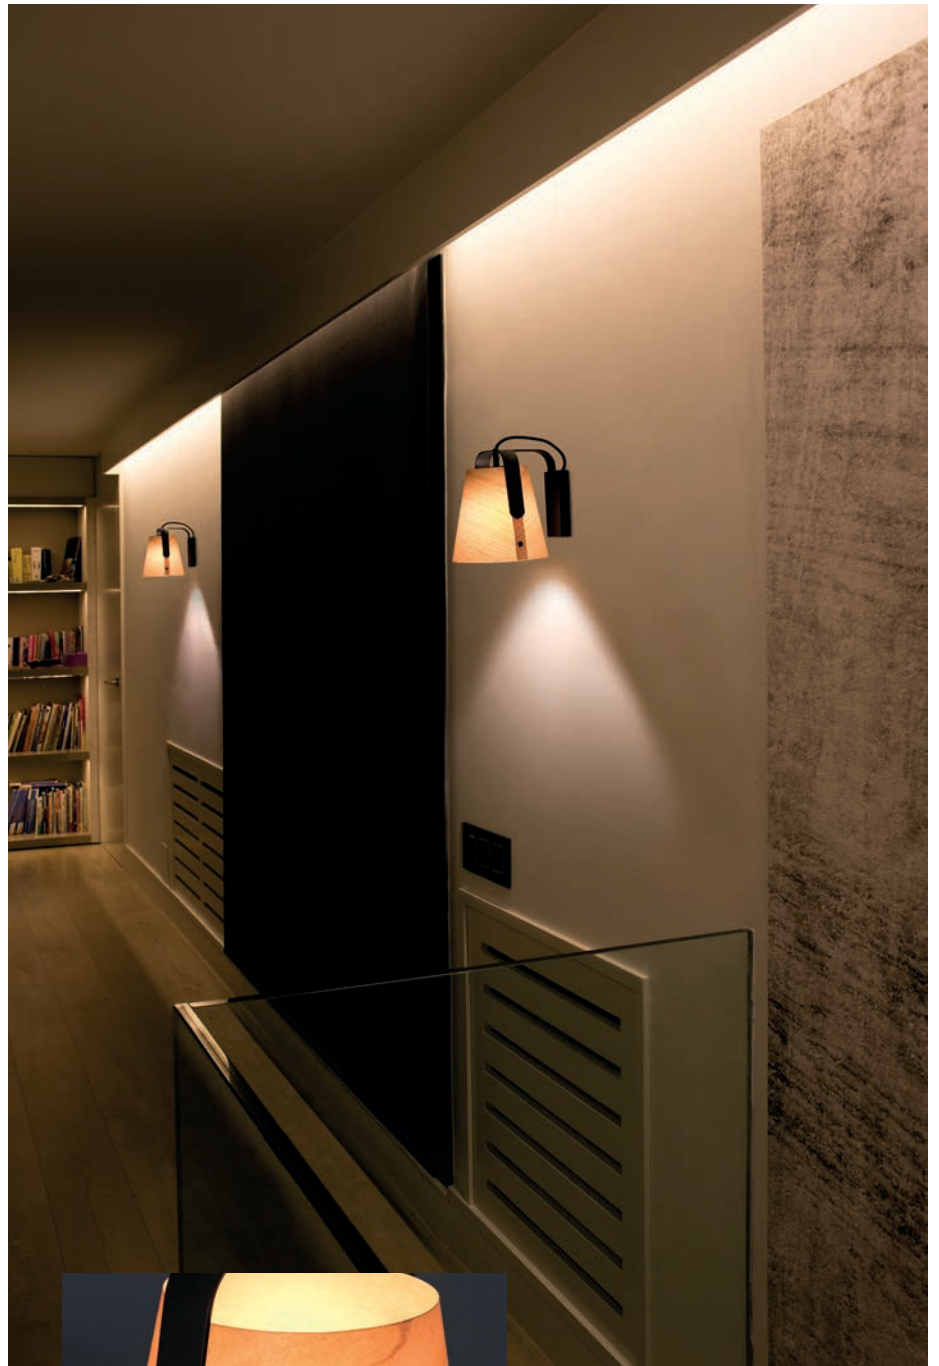

E27 MAX 15W LED ⊗ [17462]

Body Metal

Shade Cherry Tree Wood/Madera Cerezo

CHERRY TREE WOOD

STOOD

— Lucid 

P.94
SUSPENDED

P.51
TABLE&FLOOR