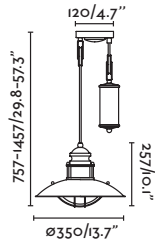

WINCH — Àlex & Manel Lluscà

● 66204 brown/marrón
E27 MAX 15W LED [17463]
Body Metal
Diff Glass/Cristal

WINCH — Àlex & Manel Lluscà

● 66205 brown/marrón
E27 MAX 15W LED [17463]
Body Metal
Diff Glass/Cristal

LIANA

● 68569 wood brown
E27 MAX 15W LED [17464]
Body Metal+Rattan

NUDOS

● 68139 dark brown/marrón oscuro
E27 MAX 15W LED [17462]
Body Metal
Diff Bubble Glass/Cristal Burbuja

MARINA

● 60004 black/negro
E27 MAX 15W LED [17428]
Body Metal
Diff Glass

NIDO

● 68153 brown/marrón
E27 MAX 15W LED [17464]
Body Cane/Caña