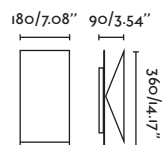

HOMS

○ 63167 white/blanco

R7s 78mm MAX 8W LED [17488]

Body Metal