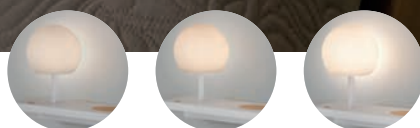

1W 80lm

4W 250lm

7W 500lm

3 INTENSITIES

P.42
TABLE