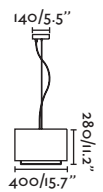

VESPER — Nahrang

● 29986 white+beige/blanco+beige

● 29987 brown+beige/marrón+beige

2 E27 MAX 15W LED [17463]

Body Metal

Shade Textile/Téxtil

Bottom Diff Textile/Téxtil

VESPER — Nahrang

● 29988 white+beige/blanco+beige

● 29989 brown+beige/marrón+beige

3 E27 MAX 15W LED [17463]

Body Metal

Shade Textile/Téxtil

Bottom Diff Textile/Téxtil

SUSPENDED

P.62
TABLE&FLOOR

P.152
WALL

101 INDOOR