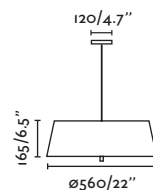

THANA

68533 nickel+white/níquel+blanco

3 E27 MAX 15W LED [17463]

Body Metal

Shade Textile/Téxtil

P.77
TABLE&FLOOR

P.155
WALL

SEVEN

68283 white/blanco

2 E27 MAX 15W LED [17463]

Body Metal+PVC

Shade Textile/Téxtil

P.197
CEILING

SEVEN

68284 white/blanco

3 E27 MAX 15W LED [17463]

Body Metal+PVC

Shade Textile/Téxtil

PROSA

68535 white/blanco

3 E27 MAX 15W LED [17463]

Body Metal

Shade Textile/Téxtil

Diff Opal Glass/Cristal Opal