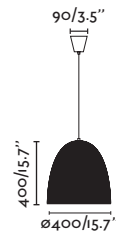

WINCH — Àlex & Manel Lluscà 

● 66205 brown/marrón
E27 MAX 15W LED [17463]
 Body Metal
 Diff Glass/Cristal

P.167
WALL

LIANA

● 68569 wood brown
E27 MAX 15W LED [17464]
 Body Metal+Rattan

NUDOS

● 68139 dark brown/marrón oscuro
E27 MAX 15W LED [17462]
 Body Metal
 Diff Bubble Glass/Cristal Burbuja