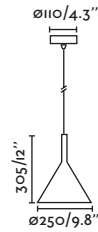

PAM

● 64162 black+gold/negro+oro

LED SMD 24W 3000K 1875lm CRI>80 Driver ✓

Body Aluminium/Aluminio
Diff PMMA

Project: Minúscula