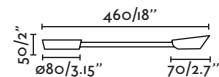

PIXIE NEW — Nahtrang

○ 24015 white/blanco

● 24016 black/negro

LED HIGH POWER 2W 2700K 90lm CRI>80 Driver ✓

Body Metal

LOKE

● **40994** chrome/cromo
 ○ **41019** white/blanco
 ● **41020** black/negro
LED HIGH POWER 3W **3000K** 150lm CRI>80 Driver ✓
 Body Aluminium+Silicone/Aluminio+Silicona