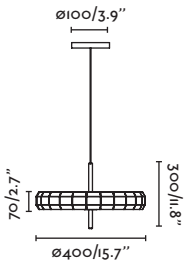

● **20099** black+wood/negro+madera

LED SMD 24W 3000K 1700lm CRI>80
Driver ✓

Body Metal+Wood/Metal+Madera
Diff Polycarbonate/Polycarbonato

PHILL

— Nahträng

● **20098 NEW** black+wood/negro+madera

LED SMD 12W 3000K 750lm CRI>80
Driver ✓

Body Metal+Wood/Metal+Madera
Diff Polycarbonate/Polycarbonato