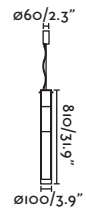

ETNA — Pepe Llaudet

● **DV00037** wood/madera
● **DV00034** black wood/madera negra
GU 10 MAX 8W LED [17330]
Body Metal+Wood+ Pyrex blown glass/
Metal+Madera+ Cristal soplado Pyrex