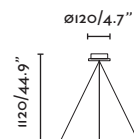

COCOTTE — Jordi Llopis

○ 64182 matt white/blanco mate

● 64183 shiny black/negro brillante

LED SMD 30W 3000K 1700lm CRI>80
Driver ✓

Body Metal+Aluminium/ Metal+Aluminio
Diff Opal PMMA/PMMA Opal

64183+64187

COCOTTE — Jordi Llopis

○ 64180 matt white/blanco mate

T5 MAX 40W [9724040] Ballast ✓

Body Metal
Diff Opal PMMA/PMMA Opal

COCOTTE NEW — Jordi Llopis

○ 64250 matt white/blanco mate

● 64251 shiny black/negro brillante

LED SMD 30W 3000K 1200lm CRI>80
Driver ✓

Body Metal+Aluminium/ Metal+Aluminio
Diff Opal PMMA/PMMA Opal

COCOTTE Ø550 SUSPENDED KIT

○ 64186 white/blanco

● 64187 black/negro

COCOTTE Ø430 SUSPENDED KIT

○ 64184 white/blanco

● 64185 black/negro