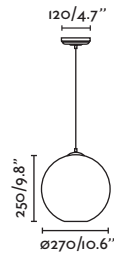

1.3 MT

CLARA

● **64128** black/negro

E27 MAX 15W LED [17428]

Body Metal

Diff Glass/Cristal

2 MT

P.164
WALL