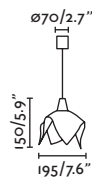

FAUNA

- 66233 brown/marrón
- 66234 black/negro
- 66235 blue/azul
- 66236 pink/rosa

LED COB 5W 3000K 440lm CRI>80 Driver ✓

Body Aluminium/Aluminio
Shade Leather/Piel