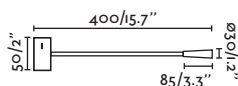

LEAD NEW

● 62704 bronze/bronce

LED 3W 3000K 180lm CRI>80 Driver ✓

Body Metal+Leather/Metal+Piel