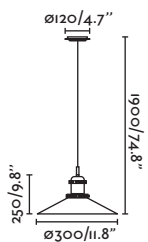

ART

● **64137** old gold/oro envejecido

● **65134 NEW** black/negro

E27 MAX 15W LED [17425]

Body Metal

1.5 MT **64137**

2 MT **64134**

LIZ

● **65080** old gold/oro envejecido

E27 MAX 15W LED [17428]

Body Metal

Diff Glass/Cristal

1.3 MT

CLARA

● **64128** black/negro

E27 MAX 15W LED [17428]

Body Metal

Diff Glass/Cristal

2 MT

P.164
WALL

MARLIN

● **64133** gold+ black/oro+negro

E27 MAX 15W LED [17428]

Body Metal

1.5 MT

HALITA

● **65071** old gold/oro envejecido

E27 MAX 15W LED [17428]

Body Metal

1.5 MT

P.169
WALL