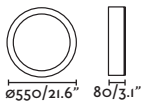

COCOTTE — Jordi Llopis

○ 64182 matt white/blanco mate

● 64183 shiny black/negro brillante

LED SMD 30W 3000K 1700lm CRI>80
Driver ✓

Body Metal+Aluminium/ Metal+Aluminio
Diff Opal PMMA/PMMA Opal

64183+64187