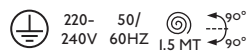

FLASH — Estudi Ribaudí

- 20202 white/blanco
- 20206 black/negro

LED 2 SMD 10W 3000K 500lm CRI>80
Driver ✓

Body Die Cast Aluminium/ Aluminio inyectado
Diff Polyethylene/Polietileno