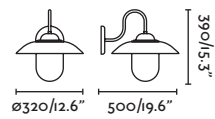

LOA

● **62809** black/negro

E27 MAX 15W LED ☒ [17463]

Body Metal

HUDSON

● **62810** black/negro

E27 MAX 15W LED ☒ [17463]

Body Metal
Diff Glass/Cristal

MARINA

● **60005** black/negro

E27 MAX 15W LED ☒ [17428]

Body Metal
Diff Glass/Cristal

P.168
SUSPENDED

PEPPER

● **64168** beige/beige

● **64169** black/negro

E27 MAX 15W LED ☒ [17462]

Body Metal

RAS

● **62807** black/negro

E27 MAX 15W LED ☒ [17463]

Body Metal

PETRA

● **40062** chrome/cromo

E14 MAX 8W LED ☒ [17461]

Body Metal