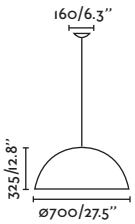

CRÁTER

● 68461 black+gold/negro+oro

3 E27 MAX 15W LED [17463]

Body Aluminium/Aluminio

1.5 MT