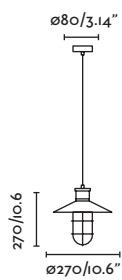

WINCH — Àlex & Manel Lluscà

● 66204 brown/marrón
E27 MAX 15W LED [17463]
Body Metal
Diff Glass/Cristal

WINCH — Àlex & Manel Lluscà

● 66205 brown/marrón
E27 MAX 15W LED [17463]
Body Metal
Diff Glass/Cristal

LIANA

● 68569 wood brown
E27 MAX 15W LED [17464]
Body Metal+Rattan

NUDOS

● 68139 dark brown/marrón oscuro
E27 MAX 15W LED [17462]
Body Metal
Diff Bubble Glass/Cristal Burbuja

MARINA

● 60004 black/negro
E27 MAX 15W LED [17428]
Body Metal
Diff Glass

NIDO

● 68153 brown/marrón
E27 MAX 15W LED [17464]
Body Cane/Caña