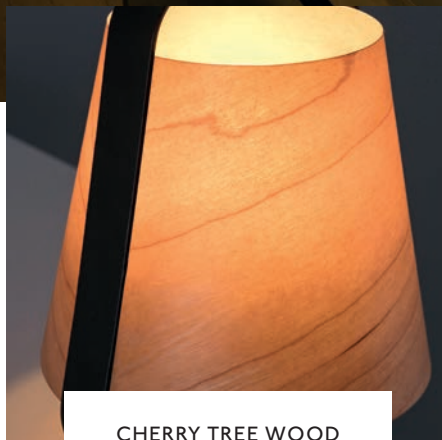

CHERRY TREE WOOD

STOOD

— Lucid

P.94
SUSPENDED

P.51
TABLE&FLOOR