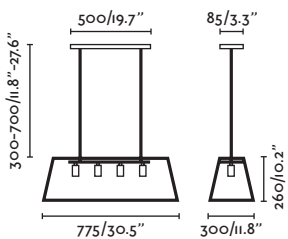

ROSE NEW

● 65082 black/negro

E27 MAX 15W LED ⊗ [17429]

Body Metal

Diff Glass/Cristal

ROSE

● 65081 black/negro

4 E27 MAX 15W LED ⊗ [17429]

Body Metal

Diff Glass/Cristal