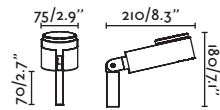

TOUCH DIMMER

137 INDOOR

NEW INVITING

— Bohman&Folehius 

- 57300 white/blanco
- 57301 black/negro
- 57302 yellow/amarillo
- 57309 grey/gris

LED COB 6W 2700K 4800K 410lm CRI>80
Driver ✓

Body Aluminium/Aluminio
Diff PMMA