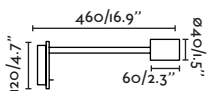

LESER

● 41026 matt nickel/níquel mate

LED 5W 3000K 300lm CRI>80 Driver ✓

Body Aluminium+Silicone/Aluminio+Silicona