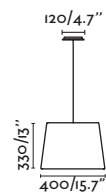

SWEET — Estudi Ribaudí

- **29939** nickel+white/níquel+blanco

E27 MAX 15W LED [17464]

Body Metal
Shade Textile/Téxtil