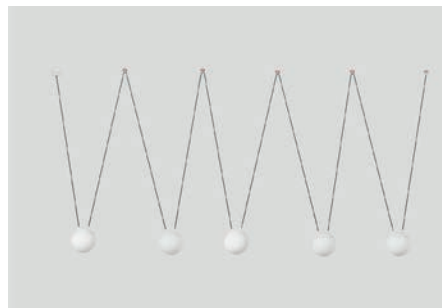

Diff Opal Glass/Cristal Opal

- ☐ 28375-5L white/blanco
- ☒ 28376-5L dark grey/gris oscuro

Diff Polycarbonate/Polycarbonato

- ☐ 28209-5L **NEW** white/blanco
- ☒ 28210-5L **NEW** dark grey/gris oscuro

10 E27 MAX 15W LED [17463]

HOOK ACCESSORY **NEW**

- ☐ 28373 white/blanco
- ☒ 28374 grey/gris