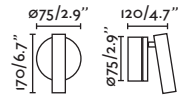

BOC NEW

- 62707 white/blanco
- 62708 black/negro
- 62709 matt nickel/níquel mate
- 62710 chrome/cromo
- 62711 bronze/bronce
- LED HIGH POWER 3W 3000K | 30lm CRI>80 Driver ✓
- Body Aluminium/Aluminio