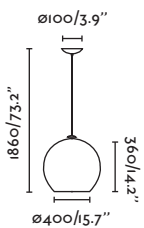

MARGOT

68561 black/negro

68564 NEW white/blanco

E27 MAX 15W LED [17464]

Body Aluminium+Wood/Aluminio+Madera

1.2 MT