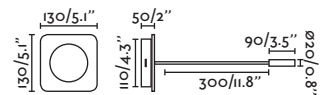

● **20060** black+wood/negro+madera
LED 2W 3000K 105lm CRI>80 Driver ✓
Body Wood/Madera