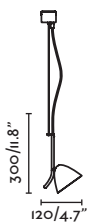

PYREX BLOWN GLASS

P.162
WALL

FLASH — Estudi Ribaudí

- 20201 white/blanco
- 20205 black/negro

LED SMD 10W 3000K 500lm CRI>80 Driver ✓

Body Die Cast Aluminium/ Aluminio inyectado
Diff Polyethylene/Polietileno