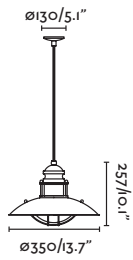

WINCH — Àlex & Manel Lluscà

● 66204 brown/marrón
E27 MAX 15W LED [17463]
Body Metal
Diff Glass/Cristal

WINCH — Àlex & Manel Lluscà

● 66205 brown/marrón
E27 MAX 15W LED [17463]
Body Metal
Diff Glass/Cristal