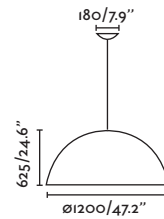

CRÁTER

● 68461 black+gold/negro+oro

3 E27 MAX 15W LED [17463]

Body Aluminium/Aluminio

1.5 MT