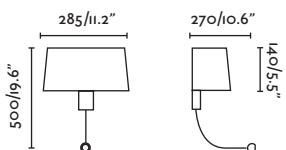

HOTEL — Àlex & Manel Llusca

● 29941 chrome+white/cromo+blanco

● 29946 chrome+black/cromo+negro

E27 MAX 15W LED ⊗ [17463]

LED HIGH POWER 1W 3500K CRI>80

Driver ✓

Body Metal

Shade Textile/Téxtil

100- 50/
240V 60HZ

DOUBLE
SWITCH