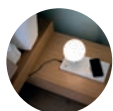

1W 80lm

4W 250lm

7W 500lm

3 INTENSITIES

P.42
TABLE