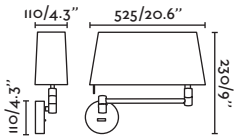

● **28480** matt nickel/níquel mate

○ **28481** white/blanco

LED SMD II W 2700K 800lm CRI>80
Driver ✓

Body Metal

Diff PMMA Opal/Opal PMMA

Shade Textile/Téxtil