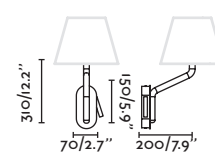

*Shade not incl. / Pantalla no incl.

24007+2P0211

24007 chrome/cromo
E27 MAX 15W LED [17463]
LED HIGH POWER 1W 2700K 90lm CRI>80
Driver ✓
Body Metal

*Shade not incl. / Pantalla no incl.

20170+2P0113

- 20170 matt nickel/níquel mate
- 20171 old gold/oro viejo