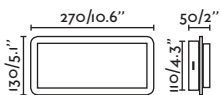

● **20060** black+wood/negro+madera
LED 2W 3000K 105lm CRI>80 Driver ✓
Body Wood/Madera