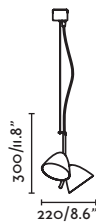

FLASH — Estudi Ribaudí

- 20202 white/blanco
- 20206 black/negro

LED 2 SMD 10W 3000K 500lm CRI>80
Driver ✓

Body Die Cast Aluminium/ Aluminio inyectado
Diff Polyethylene/Polietileno