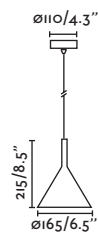

PAM

○ 64159 white

● 64160 black+gold/negro+oro

LED SMD II W 3000K 900lm CRI>80 Driver ✓

Body Aluminium/Aluminio
Diff PMMA