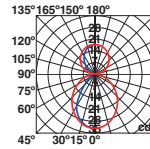

ROB

- 68497 bronze/bronce
- 68499 matt nickel/níquel mate

LED HIGH POWER 3W 3000K 160lm CRI>80 Driver ✓

Body Metal

SWING — Àlex & Manel Lluscà

- 62112 chrome/cromo
- 62113 white/blanco

LED COB 6W 3000K 160lm CRI>80 Driver ✓

Body Metal

SMILE — Jordi Busquets

- 62130 white/blanco
- 62131 black/negro

E27 MAX 15W LED ⊗ [17463]

Body Metal

P.157
READER