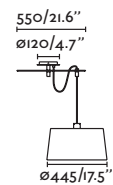

HOTEL — Àlex & Manel Lluscà

● **29944** chrome+white/cromo+blanco

● **29949** chrome+black/cromo+negro

3 E27 MAX 15W LED ⊗ [17463]

Body Metal

Shade Textile/Téxtil

Bottom Diff Textile/Téxtil

P.75
TABLE&FLOOR

P.150
WALL

SUSPENDED

ADJUSTABLE

FUSTA — Àlex & Manel Lluscà

● **28393 NEW** black/negro

● **28394** white+wood/blanco+madera

E27 MAX 15W LED ⊗ [17464]

Body Metal+Wood/Metal+Madera

Shade Textile/Téxtil

P.153
WALL

103 INDOOR