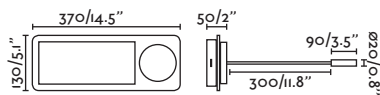

● **20060** black+wood/negro+madera
LED 2W 3000K 105lm CRI>80 Driver ✓
Body Wood/Madera