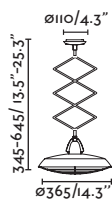

Body Steel/Acero
Diff PVC

P.167
WALL

PLEC — Àlex & Manel Llusçà

- 66212 old brown/marrón envejecido
- 66213 off white/blanco roto
- LED SMD 15W 2700K 1200lm CRI>80 Driver ✓

Body Steel/Acero
Diff PVC

PLEC — Àlex & Manel Llusçà