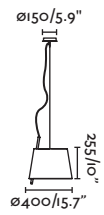

TANGO — Estudi Ribaudí

- **DT00062G** grey/gris
- **DT00062N** grey+black/gris+negro

E27 MAX 15W LED [17463]

Body Metal
Shade Textile/Téxtil

P.68
TABLE&FLOOR

P.153
WALL

SWEET — Estudi Ribaudí

- **29939** nickel+white/níquel+blanco

E27 MAX 15W LED [17464]

Body Metal
Shade Textile/Téxtil

P.72
TABLE&FLOOR

P.154
WALL