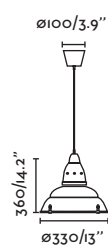

SIRIA

● 64104 matt nickel/níquel mate

E27 MAX 15W LED ⊗ [17464]

Body Aluminium/Aluminio
Diff Glass/Cristal

1.2 MT