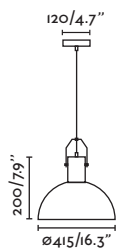

Body Metal
Diff PVC

1.5 MT

MARGOT

68561 black/negro

68564 NEW white/blanco

E27 MAX 15W LED [17464]

Body Aluminium+Wood/Aluminio+Madera

1.2 MT