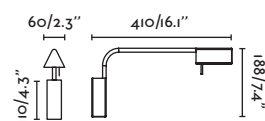

ACADEMY — Nahrang

● 28200 chrome/cromo

○ 28201 white/blanco

● 28206 black/negro

LED SMD 6W 3000K 350lm CRI>80 Driver ✓

Body Metal+Aluminium/Metal+Aluminium

Diff Opal PMMA/PMMA Opal