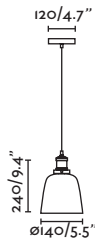

1.3 MT

CLARA

● **64128** black/negro

E27 MAX 15W LED [17428]

Body Metal

Diff Glass/Cristal

2 MT

P.164
WALL