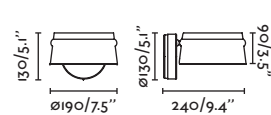

29566 black+wood/negro+madera

LED SMD 6W 2700K 500lm CRI>80 Driver ✓

Body Metal
Shade Cherry Tree Wood/Madera Cerezo

100- 50/ 240V 60HZ SWITCH 35°

29565 black+wood/negro+madera

LED SMD 6W 2700K 500lm CRI>80 Driver ✓

Body Metal
Shade Cherry Tree Wood/Madera Cerezo

100- 50/ 240V 60HZ SWITCH 35°

P.95
SUSPENDED

P.50
TABLE&FLOOR