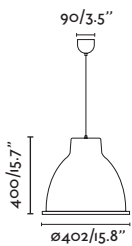

BONGO

● 64108 matt nickel/níquel mate

E27 MAX 15W LED ⊗ [17464]

Body Aluminium/Aluminio

1.2 MT