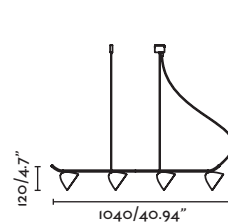

FLASH — Estudi Ribaudí

- 20203 white/blanco
- 20207 black/negro

LED 4 SMD 10W 3000K 500lm CRI>80
Driver ✓

Body Die Cast Aluminium/ Aluminio inyectado
Diff Polyethylene/Polietileno