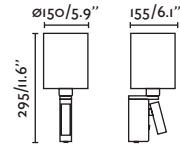

ROB

- 68496 bronze/bronce
- 68498 matt nickel/níquel mate

E27 MAX 15W LED [17463]

LED HIGH POWER 3W 3000K I60lm CRI>80 Driver ✓

Body Metal

Shade Polycarbonate/Polycarbonato