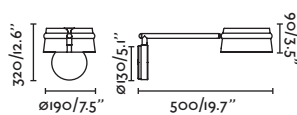

29566 black+wood/negro+madera

LED SMD 6W 2700K 500lm CRI>80 Driver ✓

Body Metal
Shade Cherry Tree Wood/Madera Cerezo

100- 50/ 240V 60HZ SWITCH 35°

29565 black+wood/negro+madera

LED SMD 6W 2700K 500lm CRI>80 Driver ✓

Body Metal
Shade Cherry Tree Wood/Madera Cerezo

100- 50/ 240V 60HZ SWITCH 35°

P.95
SUSPENDED

P.50
TABLE&FLOOR