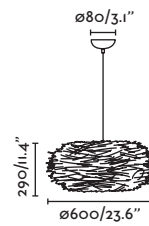

P.169
WALL

MARINA

● 60004 black/negro
E27 MAX 15W LED [17428]
 Body Metal
 Diff Glass

P.168
WALL

NIDO

● 68153 brown/marrón
E27 MAX 15W LED [17464]
 Body Cane/Caña

LUCE

64176 chrome+ white/cromo+blanco