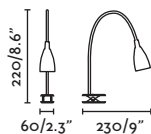

LENA

52059 ○ white/blanco
52061 ● black/negro
LED SMD 3W **4000K** 300lm CRI>80 Driver ✓
Body Aluminium+Metal+Silicone/Aluminio+Metal+Silicona