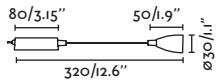

SAMI

○ **41023** white/blanco
LED HIGH POWER 3W **2700K** 120lm CRI>80 Driver ✓
Body Aluminium+Silicone/Aluminio+Silicona