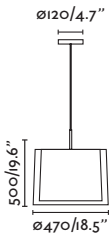

SABA

● **68549** nickel+black/níquel+negro

3 E27 MAX 15W LED [17464]

Body Metal

Shade (double) Textile/Téxtil

P.80
TABLE&FLOOR

P.156
WALL

SABA

● **68548** nickel+black/níquel+negro

E27 MAX 15W LED [17464]

Body Metal

Shade (double) Textile/Téxtil

P.80
TABLE&FLOOR

P.156
WALL

ESSENTIAL

○ **29344** white/blanco

E27 MAX 15W LED [17464]

Body Metal

Shade Textile/Téxtil

P.81
FLOOR

P.156
WALL

AINA

○ **64174** white/blanco

LED SMD 40W 2700K 3000lm CRI>80
Driver ✓

Body Opal Polycarbonate/Polycarbonato Opal

Shade Textile/Téxtil

SUSPENDED

105 INDOOR