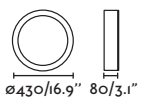

COCOTTE — Jordi Llopis

○ 64180 matt white/blanco mate

T5 MAX 40W [9724040] Ballast ✓

Body Metal
Diff Opal PMMA/PMMA Opal