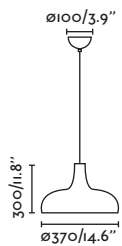

Body Steel/Acero
Diff Opal Polycarbonate/Polycarbonato Opal

1.2 MT

BONGO

● 64108 matt nickel/níquel mate

E27 MAX 15W LED ⊗ [17464]

Body Aluminium/Aluminio

1.2 MT

SIRIA