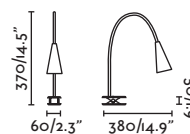

LENA

52059 ○ white/blanco
52061 ● black/negro
LED SMD 3W **4000K** 300lm CRI>80 Driver ✓
Body Aluminium+Metal+Silicone/Aluminio+Metal+Silicona