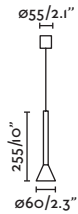

DANKA

● 64222 nickel+black/níquel+negro

● 64223 gold+black/oro+negro

LED COB 6W 3000K 530lm CRI>80 Driver ✓

Body Aluminium/Aluminio