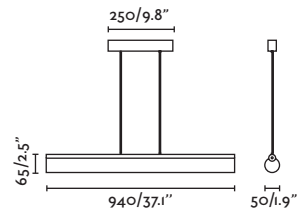

MALI

66873 white/blanco

E27 MAX 15W LED [17464]

Body Metal
Diff PVC

1.5 MT