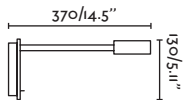

JULIET

● 41025 chrome/cromo

LED HIGH POWER 3W 3000K 150lm CRI>80 Driver ✓

Body Aluminium+Metal/Aluminio+Metal

+ USB charger

LESER

● 41026 matt nickel/níquel mate

LED 5W 3000K 300lm CRI>80 Driver ✓