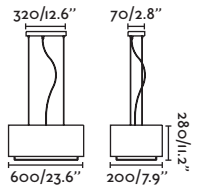

VESPER — Nahrang

● 29988 white+beige/blanco+beige

● 29989 brown+beige/marrón+beige

3 E27 MAX 15W LED [17463]

Body Metal

Shade Textile/Téxtil

Bottom Diff Textile/Téxtil