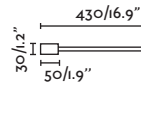

SAMI

○ **41023** white/blanco
LED HIGH POWER 3W **2700K** 120lm CRI>80 Driver ✓
Body Aluminium+Silicone/Aluminio+Silicona