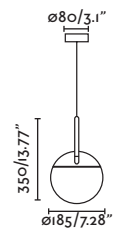

MINE — Nahrang

Diff Opal Glass/Cristal Opal

- 28375 white/blanco
- 28376 dark grey/gris oscuro

Diff Polycarbonate/Polycarbonato

- 28209 **NEW** white/blanco
- 28210 **NEW** dark grey/gris oscuro

E27 MAX 15W LED [17463]

Body Metal+Wood/Metal+Madera

P.45
TABLE

Restaurant & Bar
Product Design Awards

GERMAN
DESIGN
AWARD
SPECIAL
2018

Winner