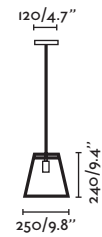

Body Metal

1.5 MT

P.169
WALL

ROSE NEW

● 65082 black/negro

E27 MAX 15W LED ⊗ [17429]

Body Metal

Diff Glass/Cristal