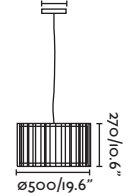

LINDA — Estudi Ribaudí

○ 29309 white/blanco

● 29313 black+white/negro+blanco

E27 MAX 15W LED ✕ [17464]

Body Steel/Acero

Shade Textile/Téxtil

100/3.9"