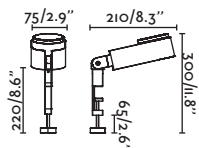

**DIMMABLE
INTENSITY & COLOR TEMPERATURE**

- 57303 white/blanco
- 57304 black/negro
- 57305 yellow/amarillo
- 57310 grey/gris

LED COB 6W 2700K 4800K 410lm CRI>80
Driver ✓

Body Aluminium/Aluminio
Diff PMMA