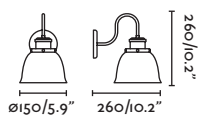

LOA

● **62809** black/negro

E27 MAX 15W LED ☒ [17463]

Body Metal

HUDSON

● **62810** black/negro

E27 MAX 15W LED ☒ [17463]

Body Metal
Diff Glass/Cristal

MARINA

● **60005** black/negro

E27 MAX 15W LED ☒ [17428]

Body Metal
Diff Glass/Cristal

P.168
SUSPENDED

PEPPER

● **64168** beige/beige

● **64169** black/negro

E27 MAX 15W LED ☒ [17462]

Body Metal

RAS

● **62807** black/negro

E27 MAX 15W LED ☒ [17463]

Body Metal

PETRA

● **40062** chrome/cromo

E14 MAX 8W LED ☒ [17461]

Body Metal