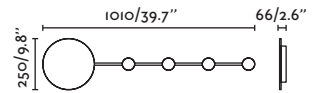

HAN

— Goula/Figuera

○ 01000 white/blanco

● 01001 black/negro

LED SMD 6W 2700K 500lm CRI>80 Driver ✓

Body Metal+Aluminium/Acero+Aluminio
Diff Opal PMMA/PMMA Opal

100- 50/
240V 60HZ

WALL

131 INDOOR