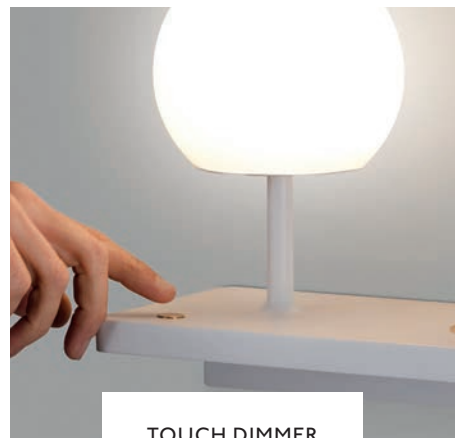

01027 NEW white+wood/blanco+madera

LED SMD 6W 3000K CRI>80 Driver ✓

Body Metal

100- 50/ 240V 60HZ   SWITCH

• USB charger Wireless charger

WALL

WIRELESS CHARGER

USB CHARGER