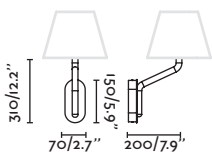

*Shade not incl. / Pantalla no incl.

24007+2P0211

24007 chrome/cromo
E27 MAX 15W LED [17463]
LED HIGH POWER 1W 2700K 90lm CRI>80
Driver ✓
Body Metal

*Shade not incl. / Pantalla no incl.

20170+2P0113

- 20170 matt nickel/níquel mate
- 20171 old gold/oro viejo