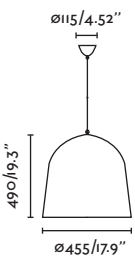

Project: Elena Castells Poch