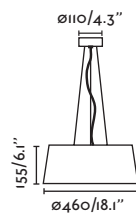

AINA

○ **64174** white/blanco

LED SMD 40W 2700K 3000lm CRI>80
Driver ✓

Body Opal Polycarbonate/Polycarbonato Opal

Shade Textile/Téxtil