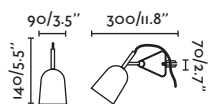

- 51133 black+creme/negro+crema
- 51134 chrome/cromo
- 51135 white/blanco
- 51136 grey/gris

E14 MAX 15W LED [17461]

Body Metal