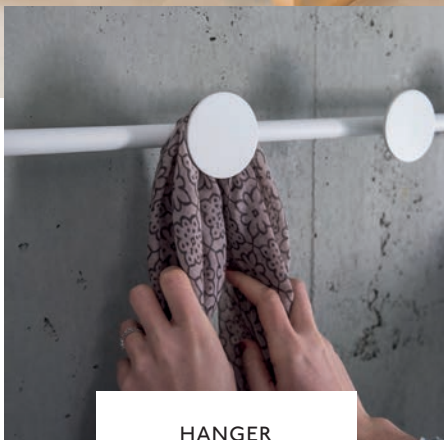

 100- 50/
240V 60HZ 

WALL

HANGER

131 INDOOR

● 24527 white/blanco

● 24528 black/negro

LED SMD 6W 3000K 500lm CRI>80 Driver ✓

Body Metal