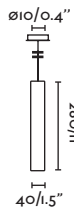

P.195
CEILING