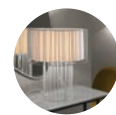

P.70
TABLE&FLOOR

P.167
WALL