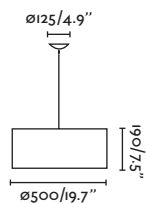

SEVEN

68284 white/blanco

3 E27 MAX 15W LED [17463]

Body Metal+PVC

Shade Textile/Téxtil

PROSA

68535 white/blanco

3 E27 MAX 15W LED [17463]

Body Metal

Shade Textile/Téxtil

Diff Opal Glass/Cristal Opal