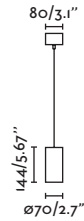

LISE

- 29886 white/blanco
- 29887 black/negro

LED COB 6W 2700K 370lm CRI>80 Driver ✓

Body Aluminium/Aluminio
Diff Optical glass/Cristal óptico

ORA

- 29894 white/blanco
- 29895 black/negro

LED SMD 4W 3000K 350lm CRI>80 Driver ✓

Body Aluminium/Aluminio
Diff PMMA

NAN

- 64191 white/blanco
- 64194 NEW black/negro

GU10 MAX 8W LED [17324]

Body Aluminium/Aluminio

P.195
CEILING

P.170
WALL

P.170
WALL

P.217
TRACK

P.170
WALL

SUSPENDED

FADA

- 66225 brown/marrón
- 66226 black/negro
- 66227 blue/azul
- 66228 pink/rosa

LED COB 5W 3000K 440lm CRI>80 Driver ✓

Body Aluminium/Aluminio
Shade Leather/Piel

HELGA

- 66229 brown/marrón
- 66230 black/negro
- 66231 blue/azul
- 66232 pink/rosa

LED COB 5W 3000K 440lm CRI>80 Driver ✓

Body Aluminium/Aluminio
Shade Leather/Piel

FAUNA

- 66233 brown/marrón
- 66234 black/negro
- 66235 blue/azul
- 66236 pink/rosa

LED COB 5W 3000K 440lm CRI>80 Driver ✓

Body Aluminium/Aluminio
Shade Leather/Piel

119 INDOOR