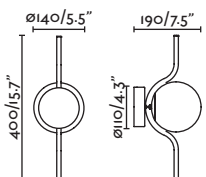

P.48
TABLE&FLOOR

P.84
SUSPENDED

WALL

NEW **LE VITA**
— Nahrang

● 29690 gold/oro

LED 6W 2700K 570lm CRI>80 Driver ✓

Body Die Cast Aluminium/Aluminio inyectado
Diff Opal glass/Cristal Opal

□ 100- 50/ 240V 60HZ

127 INDOOR