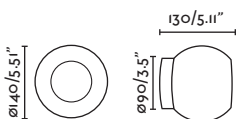

● **40090** gold/oro

● **40091** chrome/cromo

● **40092** bronze/bronce

LED 4W 3000K 200 lm CRI>80 Driver ✓

Body Metal

Diff Glass/Cristal

IP44 100- 50/
240V 60HZ