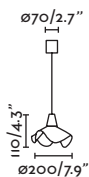

LED COB 5W 3000K 440lm CRI>80 Driver ✓

Body Aluminium/Aluminio
Shade Leather/Piel

HELGA

- 66229 brown/marrón
- 66230 black/negro
- 66231 blue/azul
- 66232 pink/rosa

LED COB 5W 3000K 440lm CRI>80 Driver ✓

Body Aluminium/Aluminio
Shade Leather/Piel