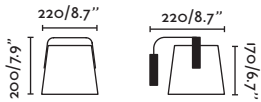

● **29845** black+wood/negro+madera

E27 MAX 15W LED ⊗ [17462]

Body Metal

Shade Cherry Tree Wood/Madera Cerezo