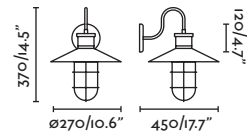

LOA

● **62809** black/negro

E27 MAX 15W LED ☒ [17463]

Body Metal

HUDSON

● **62810** black/negro

E27 MAX 15W LED ☒ [17463]

Body Metal
Diff Glass/Cristal

MARINA

● **60005** black/negro

E27 MAX 15W LED ☒ [17428]

Body Metal
Diff Glass/Cristal

P.168
SUSPENDED

PEPPER

● **64168** beige/beige

● **64169** black/negro

E27 MAX 15W LED ☒ [17462]

Body Metal

RAS

● **62807** black/negro

E27 MAX 15W LED ☒ [17463]

Body Metal

PETRA

● **40062** chrome/cromo

E14 MAX 8W LED ☒ [17461]

Body Metal