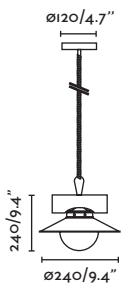

WINCH — Àlex & Manel Lluscà

● 66204 brown/marrón
E27 MAX 15W LED [17463]
Body Metal
Diff Glass/Cristal

WINCH — Àlex & Manel Lluscà

● 66205 brown/marrón
E27 MAX 15W LED [17463]
Body Metal
Diff Glass/Cristal

LIANA

● 68569 wood brown
E27 MAX 15W LED [17464]
Body Metal+Rattan

NUDOS

● 68139 dark brown/marrón oscuro
E27 MAX 15W LED [17462]
Body Metal
Diff Bubble Glass/Cristal Burbuja

MARINA

● 60004 black/negro
E27 MAX 15W LED [17428]
Body Metal
Diff Glass

NIDO

● 68153 brown/marrón
E27 MAX 15W LED [17464]
Body Cane/Caña