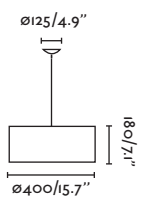

THANA

68533 nickel+white/níquel+blanco

3 E27 MAX 15W LED [17463]

Body Metal

Shade Textile/Téxtil

P.77
TABLE&FLOOR

P.155
WALL

SEVEN

68283 white/blanco

2 E27 MAX 15W LED [17463]

Body Metal+PVC

Shade Textile/Téxtil

P.197
CEILING

SEVEN

68284 white/blanco

3 E27 MAX 15W LED [17463]

Body Metal+PVC

Shade Textile/Téxtil

PROSA

68535 white/blanco

3 E27 MAX 15W LED [17463]

Body Metal

Shade Textile/Téxtil

Diff Opal Glass/Cristal Opal