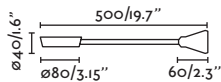

BEL

● 41028 chrome/cromo

○ 41029 white/blanco

● 41030 black/negro

LED HIGH POWER 3W 3000K 150lm CRI>80 Driver ✓

Body Aluminium+Silicone/Aluminio+Silicona