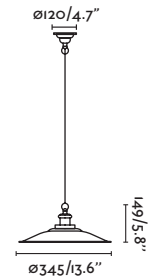

LANG

● 62804 black/negro

● 62805 green/verde

E27 MAX 15W LED ✕ [17426]

Body Metal

ENAMEL ESMALTE 1.4 MT