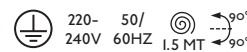

FLASH — Estudi Ribaudí

- 20203 white/blanco
- 20207 black/negro

LED 4 SMD 10W 3000K 500lm CRI>80
Driver ✓

Body Die Cast Aluminium/ Aluminio inyectado
Diff Polyethylene/Polietileno