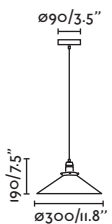

HALITA

● **65071** old gold/oro envejecido

E27 MAX 15W LED [17428]

Body Metal

1.5 MT