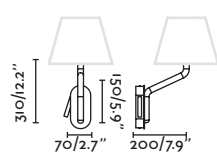

*Shade not incl. / Pantalla no incl.

24007+2P0211

24007 chrome/cromo
E27 MAX 15W LED [17463]
LED HIGH POWER 1W 2700K 90lm CRI>80
Driver ✓
Body Metal

*Shade not incl. / Pantalla no incl.

20170+2P0113

- 20170 matt nickel/níquel mate
- 20171 old gold/oro viejo