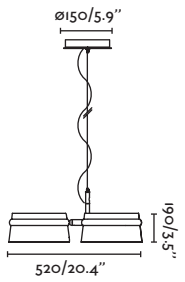

● 29567 black+wood/negro+madera

LED SMD 3x6W 2700K 1500lm CRI>80
Driver ✓

Body Metal

Shade Cherry Tree Wood/Madera Cerezo

SUSPENDED

LOOP

— Estudi Ribaudí

P.50
TABLE&FLOOR

P.135
WALL

INDOOR