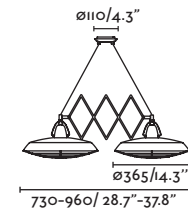

PLEC — Àlex & Manel Llusçà

- 66214 old brown/marrón envejecido
- 66215 off white/blanco roto
- LED 2xSMD 15W 2700K 2400lm CRI>80 Driver ✓

Body Steel/Acero
Diff PVC