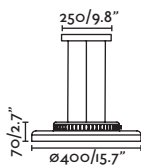

P.190
CEILING