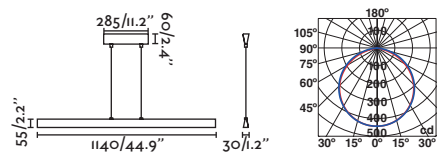

CONIK — Àlex & Manel Llusca

● 64220 aluminium/aluminio

○ 64221 white/blanco

LED SMD 32W 3000K 3200lm CRI>80 Driver ✓

Body Aluminium/Aluminio
Diff PMMA

□ 100- 50/ 240V 60HZ 1.5 MT