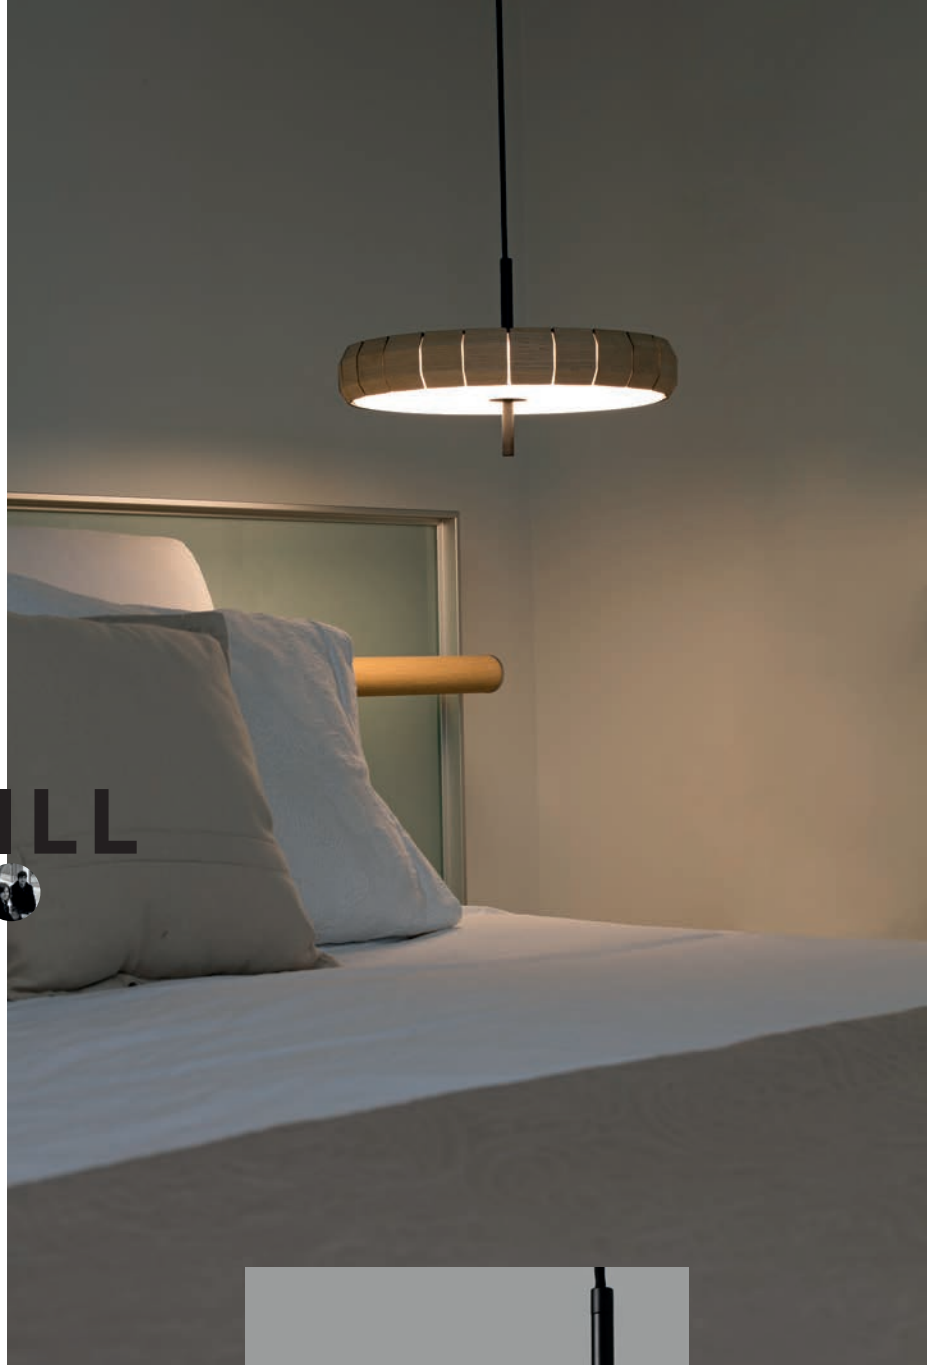

● **20099** black+wood/negro+madera

LED SMD 24W 3000K 1700lm CRI>80
Driver ✓

Body Metal+Wood/Metal+Madera
Diff Polycarbonate/Polycarbonato

PHILL

— Nahträng

● **20098 NEW** black+wood/negro+madera

LED SMD 12W 3000K 750lm CRI>80
Driver ✓

Body Metal+Wood/Metal+Madera
Diff Polycarbonate/Polycarbonato