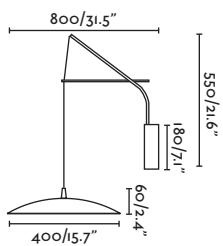

NEW SLIM

— Àlex & Manel Lluscà

- 24502 white/blanco
- 24503 black+gold/negro+oro
- LED 20W 3000K 1150lm CRI>80 Driver ✓

Body Metal
Diff Opal Glass/Cristal Opal

P.88
WALL