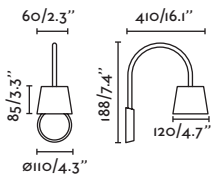

BLOME — Estudi Ribaudí

○ 62099 white/blanco

● 62100 black/negro

LED SMD 3W 3000K 150lm CRI>90 Driver ✓

Body Metal+Silicone/Metal+Silicona

Shade Textile/Téxtil

Diff Opal Glass/Cristal Opal