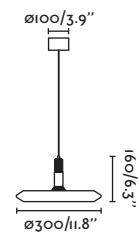

PLANET — Xjer Studio

○ 65046 white/blanco

● 65047 copper/cobre

LED SMD 12W 3000K 780lm CRI>80 Driver ✓

Body Metal+Aluminium/ Metal+Aluminio
Diff PMMA

⚡ 100- 50/ 240V 60HZ Ⓢ 1.5 MT