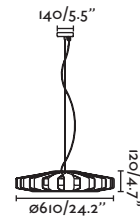

P.50
TABLE&FLOOR

P.135
WALL

INDOOR

● 20100 wood/wood

LED SMD 24W 2700K 2000lm CRI>80
Driver ✓

Body Metal+Wood/Metal+Madera
Diff Polycarbonate/Polycarbonato

DIM  L  220- 50/
240V 60HZ  1.5 MT

PAULINE