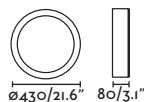

COCOTTE NEW — Jordi Llopis

○ 64250 matt white/blanco mate

● 64251 shiny black/negro brillante

LED SMD 30W 3000K 1200lm CRI>80
Driver ✓

Body Metal+Aluminium/ Metal+Aluminio
Diff Opal PMMA/PMMA Opal

COCOTTE Ø550 SUSPENDED KIT

○ 64186 white/blanco

● 64187 black/negro

COCOTTE Ø430 SUSPENDED KIT

○ 64184 white/blanco

● 64185 black/negro