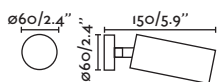

DIFF HONEY COMB  
ACCESSORY

43730

LINEAR SPREAD  
LENS ACCESSORY

43731

SPREAD LENS  
ACCESSORY

43732

**P.215**  
TRACK