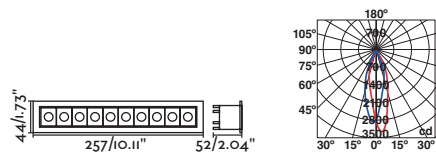

TROOP TRIMLESS NEW

● **43704** black/negro

LED 2W 3000K 210lm CRI>90
Driver ☒ [98310206E]

Body Aluminium/Aluminio