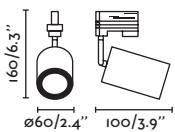

STAN NEW

○ 43724 white/blanco

● 43725 black/negro

LED 12W 2700K 1200lm CRI>80 Driver ✓

Body Aluminium/Aluminio

Diff Transparent Polycarbonate/Policarbonato
Transparente

STAN NEW

○ 43720 white/blanco

● 43721 black/negro

GUI 10 MAX 8W LED ⊗ [○ 17316 ● 17324]

Body Aluminium/Aluminio

○ 43728

● 43729

43730

43731

43732