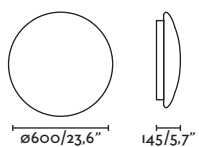

AMI

○ 63397 white/blanco

● 63398 aluminium/aluminio

LED SMD 15W 2700K 1200lm CRI>80
Driver ✓

Body Aluminium/Aluminio
Diff PVC

□ 220- 50/
240V 60HZ

RONDA

○ 63309 white/blanco

LED SMD 15W 4000K 850lm CRI>80
Driver ✓

Body Aluminium/Aluminio
Diff Opal PMMA/PMMA Opal

□ 220- 50/
240V 60HZ

RONDA

○ 63310 white/blanco

LED SMD 20W 4000K 1700lm CRI>80
Driver ✓

Body Aluminium/Aluminio
Diff Opal PMMA/PMMA Opal

□ 220- 50/
240V 60HZ

BIC NEW

○ 63408 white/blanco

LED SMD 60W 3000K 4000lm CRI>80
Driver ✓

Body Aluminium/Aluminio
Diff Opal Polycarbonate/Polycarbonato Opal

DIM C IP44 220- 50/
240V 60HZ

BIC

○ 63406 white/blanco

LED SMD 100W 3000K 4800lm CRI>80
Driver ✓

Body Aluminium/Aluminio
Diff Opal Polycarbonate/Polycarbonato Opal

DIM C IP44 220- 50/
240V 60HZ