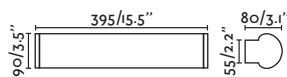

DANUBIO NEW

BATH
BAÑO

● **63600** chrome/cromo
LED SMD 9W 2700K 600Lm CRI>80
Driver ✓

Body Metal
Diff Opal Glass/Cristal Opal

IP44 100- 50/
240V 60HZ

DANUBIO NEW

BATH
BAÑO

● **63601** chrome/cromo
LED SMD 12W 2700K 800Lm CRI>80
Driver ✓

Body Metal
Diff Opal Glass/Cristal Opal

IP44 100- 50/
240V 60HZ

DANUBIO NEW

BATH
BAÑO

● **63602** chrome/cromo
LED SMD 18W 2700K 1080Lm CRI>80
Driver ✓

Body Metal
Diff Opal Glass/Cristal Opal

IP44 100- 50/
240V 60HZ