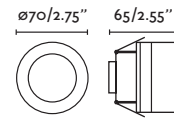

BOL

○ 65138 white/blanco

LED SMD 15W 2700K 800lm CRI90 Driver ✓

Body Aluminium/Aluminio
Diff Opal Glass/Cristal Opal

ORIENTABLE 100-240V 50/60HZ 45° Ø127