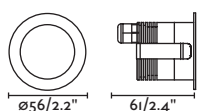

CLEAR

● **02100201** white/blanco
LED COB 3W **3000K** 256lm CRI>80 350mA
Driver **×** [98310110]
Body Metal
Diff Transparent Glass/Cristal Transparente