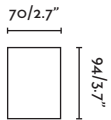

NATSU

● 64204 white/blanco

● 64205 black/negro

LED 30W 3000K 1275lm CRI>80 Driver ✓

Body Aluminium/Aluminio
Diff PMMA