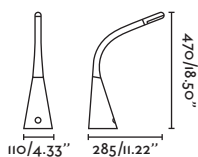

GRETA

- 52072 white/blanco
- 52077 grey/gris

LED SMD 4W 3000K 430lm CRI>80 Driver ✓

Body Aluminium+Silicone+Polycarbonate/
Aluminio+Silicona+Policarbonato