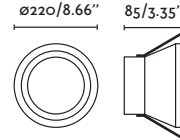

LUAN

● 42931 white/blanco

LED SMD 40W 3000K 3200lm CRI>80 Driver ✓

Body Metal
Diff Opal PMMA/PMMA Opal

IP44 100- 50/ 240V 60HZ ⚡