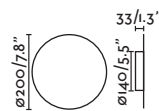

○ 63184 white/blanco

**LED** SMD 6W 2700K 530lm CRI>80 Driver ✓

Body Plaster/Yeso

**LUNA NEW**

○ 63225 white/blanco

**LED** SMD 5W 2700K 300lm CRI>80 Driver ✓

Body Plaster/Yeso  
Diff Opal PMMA/PMMA Opal