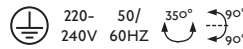

LAO — Nahrang

- 29026 black+copper/negro+cobre
- 29034 white+copper/blanco+cobre
- 29041 black/negro
- 29042 white/blanco

LED 2xSMD 4.5W 3000K 400lm CRI>80 Driver ✓

Body Metal
Diff ABS