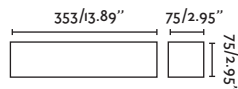

EACO

○ 63178 white/blanco

R7s JP78mm MAX 8W LED [17488]

Body Plaster/Yeso