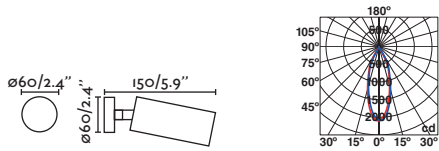

Body Steel/Acero

P.215  
TRACK

**STAN NEW**

○ 43726 white/blanco

● 43727 black/negro

LED 12W 2700K 1200lm CRI>90 Driver ✓

Body Aluminium/Aluminio

Diff Transparent Polycarbonate/Policarbonato  
Transparente