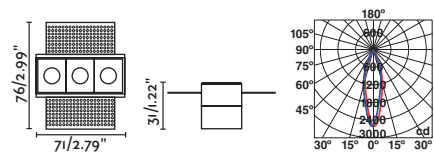

TROOP NEW

● **43700** white+black/blanco+negro

LED 2W 3000K 210lm CRI>90
Driver ☒ [98310206E]

Body Aluminium/Aluminio

TROOP NEW

● **43701** white+black/blanco+negro

LED 3x2W 3000K 630lm CRI>90
Driver ☒ [98310206]

Body Aluminium/Aluminio

TROOP NEW

● **43702** white+black/blanco+negro

LED 5x2W 3000K 1050lm CRI>90
Driver ☒ [98310225]

Body Aluminium/Aluminio

TROOP NEW

● **43703** white+black/blanco+negro

LED 10x2W 3000K 2100lm CRI>90
Driver ☒ [98310225]

Body Aluminium/Aluminio

TROOP TRIMLESS NEW

● **43704** black/negro

LED 2W 3000K 210lm CRI>90
Driver ☒ [98310206E]

Body Aluminium/Aluminio

TROOP TRIMLESS NEW

● **43705** black/negro

LED 3x2W 3000K 630lm CRI>90
Driver ☒ [98310206]

Body Aluminium/Aluminio