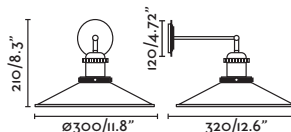

**P.121**  
SUSPENDED

**P.114**  
SUSPENDED

**LISE**

- 29888 white/blanco
- 29889 black/negro

LED 2COB 6W 2700K 740lm CRI>80 Driver ✓

Body Aluminium/Aluminio

**ORA**

- 29890 white/blanco
- 29891 black/negro