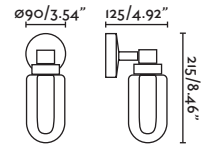

BATH
BAÑO

● 40076 bronze/bronce

LED 3W 2700K 200 lm CRI>80 Driver ✓

Body Metal
Diff Glass/Cristal

IP44 100- 50/
240V 60HZ

WALL

177 INDOOR

NEW BRUME

— Àlex & Manel Llusçà

P.201
CEILING

P.201
SUSPENDED