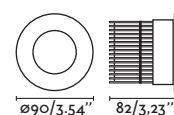

KOI

○ 42921 white/blanco

LED SMD 6W 3000K 400lm CRI>80 Driver ✓

Body Polycarbonate/Polycarbonato
Diff PVC

ORIENTABLE 100-240V 50/60HZ 15° Ø81

LED MINI

○ 42910 white/blanco

● 42911 chrome/cromo

LED HIGH POWER 3,5W 3000K 200lm
CRI>80 Driver ✗ [98310110]

Body Metal

Diff Translucent Polycarbonate/Polycarbonato
Translúcido

350 MA Ø58

*Visit faro.es to consult how to install it.
Visita faro.es para consultar su instalación.

EBBA

● 42919 silver/plata

LED SMD 4W 3000K 304lm CRI>80 Driver ✓

Body Aluminium/Aluminio
Diff Opal PMMA+Transparent PMMA/
PMMA Opal+PMMA Transparente

IP44 220-240V 50/60HZ Ø63

BOL

○ 65138 white/blanco

LED SMD 15W 2700K 800lm CRI90 Driver ✓

Body Aluminium/Aluminio
Diff Opal Glass/Cristal Opal

ORIENTABLE 100-240V 50/60HZ 45° Ø127

MÓVIL

○ 43056 white/blanco

● 43057 matt nickel/níquel mate

● 43058 old gold/oro envejecido

● 43059 aluminium/aluminio

GU 10 MAX 8W LED ✗
Socket GU 10 ✗ [43065]

Body Zamac/Zamac

ORIENTABLE 50° Ø74

NUSA

● 02090201 white/blanco

LED COB 7W 4000K 550lm CRI>80 350mA
Driver ✓

Body Aluminium/Aluminio

100-240V 38° Ø78 20°