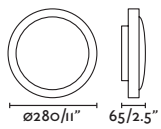

BATH BAÑO

YUTAI NEW

63407 white/blanco

LED I5W 3000K 1200lm CRI>80 Driver ✓

Body Metal
Diff Opal Glass/Cristal Opal

MOVEMENT SENSOR IP44 100- 50/
240V 60HZ MOV