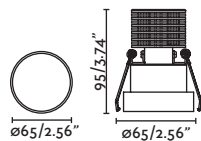

MOIST

● **02100901** white/blanco

LED GU10 MAX 8W LED [17316]

Body Metal

Diff Transparent Glass/Cristal Transparente

COMPACT

● **02080101** white/blanco

LED COB I5W 3000K I000lm CRI>80 350mA Driver [98310125] [DALI 98310599]

Body Aluminium/Aluminio

COMPACT

● **02070101** white/blanco

LED COB I5W 3000K I000lm CRI>80 350mA Driver [98310125] [DALI 98310599]

Body Aluminium/Aluminio

BOW

● **02150101** white/blanco

LED COB 7W 2700K 520lm CRI>90 350mA Driver [TRIAC 98310110]

Body Aluminium/Aluminio

BOW

● **02150201** white/blanco

LED COB 10W 2700K 655lm CRI>90 500mA Driver [TRIAC 98310110]

Body Aluminium/Aluminio

BOW

● **02150301** white/blanco

LED COB 18W 2700K I575lm CRI>90 500mA Driver [TRIAC 98310325R]

Body Aluminium/Aluminio