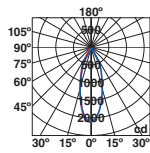

STAN NEW

○ 43724 white/blanco

● 43725 black/negro

LED 12W 2700K 1200lm CRI>80 Driver ✓

Body Aluminium/Aluminio

Diff Transparent Polycarbonate/Policarbonato
Transparente