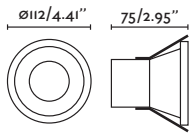

LUAN

● 42931 white/blanco

LED SMD 40W 3000K 3200lm CRI>80 Driver ✓

Body Metal
Diff Opal PMMA/PMMA Opal

IP44 100- 50/ 240V 60HZ ⚡