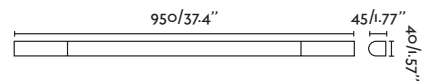

INDO

63146 chrome/cromo

LED SMD 9W 4000K 600lm CRI>80 Driver ✓

Body Aluminium/Aluminio
Diff Polycarbonate/Polycarbonato

IP44 100- 50/
240V 60HZ