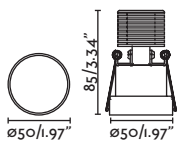

BOW

● **02150301** white/blanco

LED COB 18W 2700K I575lm CRI>90 500mA Driver [TRIAC 98310325R]

Body Aluminium/Aluminio