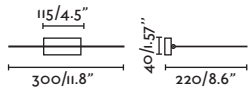

MAGRITTE

- 61082 matt nickel/níquel mate
- 61085 **NEW** old gold/oro viejo

LED SMD 12W 3000K 750lm CRI>80 Driver ✓

Body Steel/Acero