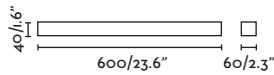

NILO

● 63319 chrome/cromo

LED SMD 18W 3000K 1400lm CRI>80
Driver ✓

Body Aluminium/Aluminio
Diff PMMA