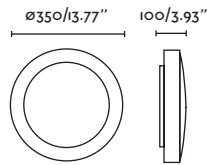

BATH BAÑO

LOGOS

○ 62966 white/blanco  
 ● 62981 aluminium/aluminio  
**2 E27 MAX 15W LED** ⊗ [17462]  
 Body Aluminium/Aluminio  
 Diff Opal PMMA/PMMA Opal

BATH BAÑO

TOLA

○ 62968 white/blanco  
 ● 62983 aluminium/aluminio  
**E27 MAX 15W LED** ⊗ [17462]  
 Body Aluminium/Aluminio  
 Diff Opal PMMA/PMMA Opal