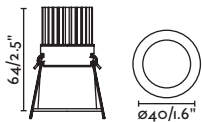

FOX ORIENTABLE NEW

● **02101301** white/blanco
LED COB 3-5W **2700K** 200-500lm CRI>80
Driver **×**
[350 mA **98310103**]
[TRIAC 500 mA 98310310]
Body Aluminium/Aluminio