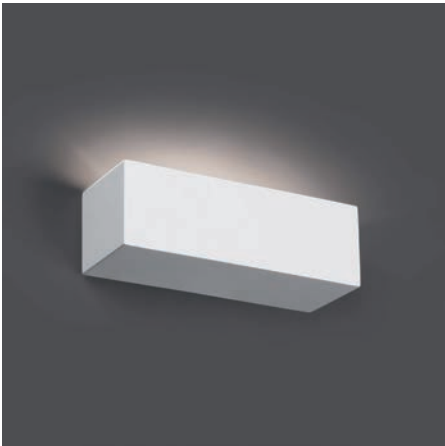

EACO

○ 63176 white/blanco

G9 MAX 6W LED [17466]

Body Plaster/Yeso