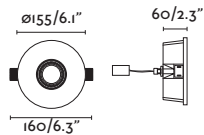

### NORD

○ 63290 white/blanco

LED SMD 18W 3000K 1100lm CRI>80

Driver DC 350mA ✕ [98310125]

Body Plaster/Yeso

Diff Opal PMMA/PMMA Opal

\*Visit [faro.es](http://faro.es) to consult how to install it.  
Visita [faro.es](http://faro.es) para consultar su instalación.