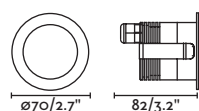

CLEAR

● **02100301** white/blanco
LED COB 3W **3000K** 403lm CRI>80 350mA
Driver **×** [98310110]
Body Metal
Diff Transparent Glass/Cristal Transparente