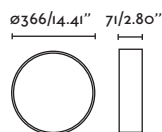

BATH BAÑO

KAO

63399 chrome/cromo

LED SMD 35W 3000K 2800lm CRI>80 Driver ✓

Body Metal
Diff Opal PMMA/PMMA Opal

IP44 100- 50/
240V 60HZ