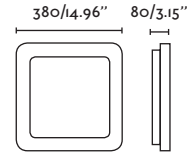

IRIS

● **63393** grey/gris

LED SMD 15W 3000K 1200lm CRI>80
Driver ✓

Body Polypropylene/Polipropileno
Diff Opal PMMA/PMMA Opal

□ 100- 50/
240V 60HZ

IRIS

● **63394** grey/gris

LED SMD 20W 3000K 1600lm CRI>80
Driver ✓

Body Polypropylene/Polipropileno
Diff Opal PMMA/PMMA Opal

□ 100- 50/
240V 60HZ

IRIS

● **63395** grey/gris

LED SMD 30W 3000K 2400lm CRI>80
Driver ✓

Body Polypropylene/Polipropileno
Diff Opal PMMA/PMMA Opal

□ 100- 50/
240V 60HZ