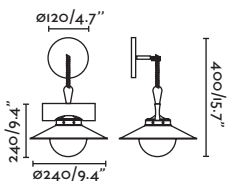

**P.121**  
SUSPENDED

**P.114**  
SUSPENDED

**LISE**

- 29888 white/blanco
- 29889 black/negro

LED 2COB 6W 2700K 740lm CRI>80 Driver ✓

Body Aluminium/Aluminio

**ORA**

- 29890 white/blanco
- 29891 black/negro