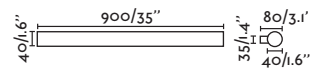

VOLGA NEW BATH BAÑO

63508 chrome/cromo
LED SMD 12W 3000K 850lm CRI>80
Driver ✓

Body Aluminium/Aluminio
Diff PMMA

IP44 IK 10 100- 50/
240V 60HZ

VOLGA NEW BATH BAÑO

63509 chrome/cromo
LED SMD 18W 3000K 1300lm CRI>80
Driver ✓

Body Aluminium/Aluminio
Diff PMMA

IP44 IK 10 100- 50/
240V 60HZ

VOLGA NEW BATH BAÑO

63507 chrome/cromo
LED SMD 5W 3000K 350lm CRI>80
Driver ✓

Body Aluminium/Aluminio
Diff PMMA

IP44 IK 10 100- 50/
240V 60HZ