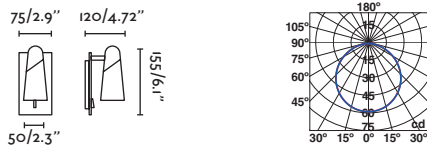

LAO — Nahrang

- 29026 black+copper/negro+cobre
- 29034 white+copper/blanco+cobre
- 29041 black/negro
- 29042 white/blanco

LED 2xSMD 4.5W 3000K 400lm CRI>80 Driver ✓

Body Metal
Diff ABS