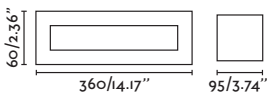

SNOW

○ 63285 white/blanco

E14 MAX 8W LED ⊗ [17461]

Body Plaster/Yeso