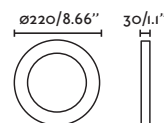

SON

● 42928 white/blanco

LED SMD 8W 2700K 580lm CRI>80 Driver ✓

Body Aluminium/Aluminio
Diff PMMA/PMMA

220- 50/ 240V 60HZ ⚡

SON

● 42929 white/blanco

LED SMD 24W 2700K 2000lm CRI>80 Driver ✓

Body Aluminium/Aluminio
Diff PMMA/PMMA

220- 50/ 240V 60HZ ⚡

SON

● 42930 white/blanco

LED SMD 24W 4000K 2000lm CRI>80 Driver ✓

Body Aluminium/Aluminio
Diff PMMA/PMMA

220- 50/ 240V 60HZ ⚡

LUAN

● 42931 white/blanco

LED SMD 40W 3000K 3200lm CRI>80 Driver ✓

Body Metal
Diff Opal PMMA/PMMA Opal

IP44 100- 50/ 240V 60HZ ⚡

TED

● 42926 white/blanco

LED SMD 15W 3000K 1200lm CRI>80 Driver ✓

Body Aluminium/Aluminio
Diff PMMA/PMMA

IP44 220- 50/ 240V 60HZ 160° ⚡

TOD

● 42927 white/blanco

LED SMD 24W 3000K 2000lm CRI>80 Driver ✓

Body Aluminium/Aluminio
Diff PMMA/PMMA

IP44 220- 50/ 240V 60HZ 160° ⚡