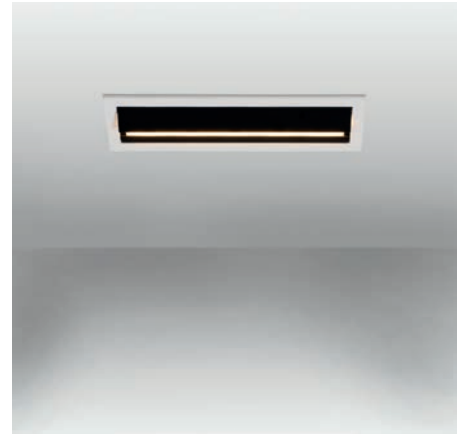

TROOP WALL WASHER NEW

● **43710** white+black/blanco+negro

LED 5x2W 3000K I250lm CRI>90
Driver ☒ [98310225]

Body Aluminium/Aluminio