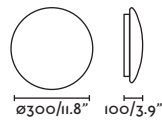

BIC NEW

○ 63408 white/blanco

LED SMD 60W 3000K 4000lm CRI>80
Driver ✓

Body Aluminium/Aluminio
Diff Opal Polycarbonate/Polycarbonato Opal

DIM C IP44 220- 50/
240V 60HZ