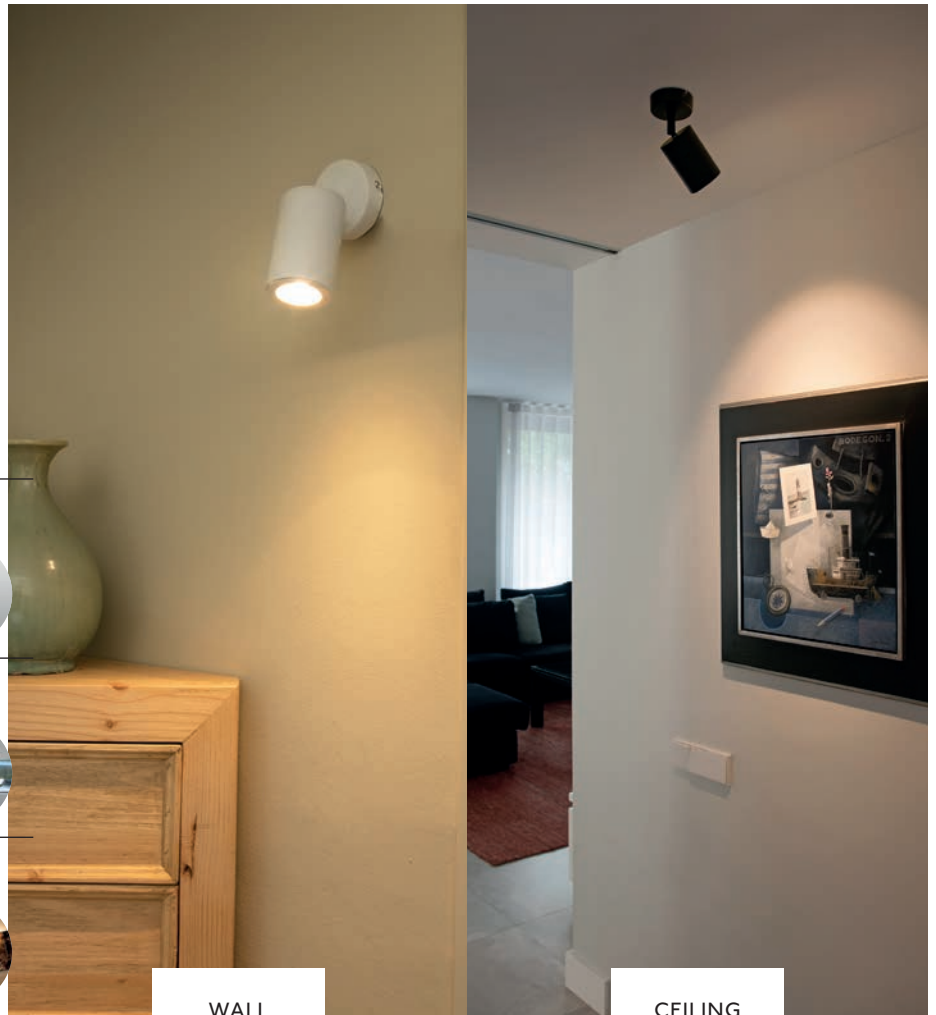

**NAN NEW**

- 62148 white/blanco
- 62149 black/negro

GU10 MAX 8W LED [17324]

Body Aluminium/Aluminio

**P.195**  
CEILING

**P.119**  
SUSPENDED

**P.217**  
TRACK

WALL