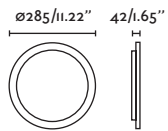

BIC NEW

○ 63408 white/blanco

LED SMD 60W 3000K 4000lm CRI>80
Driver ✓

Body Aluminium/Aluminio
Diff Opal Polycarbonate/Polycarbonato Opal

DIM C IP44 220- 50/
240V 60HZ