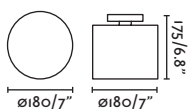

SILK

● **62958** white/blanco

LED SMD 50W 3000K 4000lm CRI>80
Driver ✓

Body Metal
Diff Acrylic textile/Téxtil acrílico