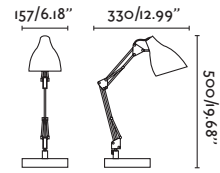

E27 MAX 15W LED ⊗ [17463]

Body Metal

BAOBAB

● 51908 white/blanco

● 51909 black/negro

● 51910 grey/gris

E14 MAX 8W LED ⊗ [17461]

Body Metal