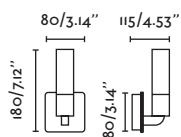

BATH
BAÑO

DOKA

63323 chrome/cromo

2 E14 MAX 8W LED [17460]

Body Steel/Acero

Diff Opal Glass/Cristal Opal

BATH
BAÑO

DOKA

63322 chrome/cromo

E14 MAX 8W LED [17460]

Body Steel/Acero

Diff Opal Glass/Cristal Opal

BATH
BAÑO

LAOS

63320 chrome/cromo

E14 MAX 8W LED [17460]

Body Aluminium/Aluminio

Diff Opal Glass/Cristal Opal

BATH
BAÑO

LAOS

63321 chrome/cromo

2 E14 MAX 8W LED [17460]

Body Aluminium/Aluminio

Diff Opal Glass/Cristal Opal