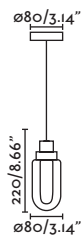

BATH
BAÑO

● **40077** bronze/bronce
LED SMD 3W 2700K 200lm CRI>80
Driver ✓
Body Metal
Diff Glass/Cristal
IP44 □ 100- 50/
240V 60HZ

NEW **BRUME**
— Àlex & Manel Llusca

CEILING

● **40078** bronze/bronce
LED 3W 2700K 200lm CRI>80 Driver ✓
Body Metal
Diff Glass/Cristal
IP44 □ 100- 50/
240V 60HZ 2.6 MT

P.177
WALL

201 INDOOR