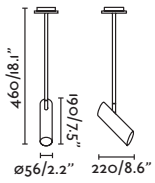

LINK — Estudi Ribaudí

○ 29877 white/blanco

● 29878 black/negro

GU10 MAX 8W LED ☒ [○ 17316 ● 17324]

Body Steel/Acero

LINK — Estudi Ribaudí

○ 29879 white/blanco

● 29880 black/negro

4 GU10 MAX 8W LED ☒ [○ 17316 ● 17324]

Body Steel/Acero

P.55
TABLE&FLOOR

P.210
SPOT

P.215
TRACK