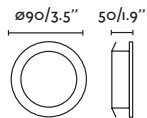

LED MINI

○ 42910 white/blanco

● 42911 chrome/cromo

LED HIGH POWER 3,5W 3000K 200lm
CRI>80 Driver ✗ [98310110]

Body Metal

Diff Translucent Polycarbonate/Polycarbonato
Translúcido

350 MA Ø58

*Visit faro.es to consult how to install it.
Visita faro.es para consultar su instalación.