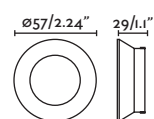

STAN NEW

○ 43724 white/blanco

● 43725 black/negro

LED 12W 2700K 1200lm CRI>80 Driver ✓

Body Aluminium/Aluminio

Diff Transparent Polycarbonate/Policarbonato
Transparente

STAN NEW

○ 43720 white/blanco

● 43721 black/negro

GUI 10 MAX 8W LED ⊗ [○ 17316 ● 17324]

Body Aluminium/Aluminio

○ 43728

● 43729

43730

43731

43732

P.211
SPOT