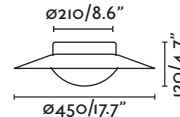

SIDE — Àlex & Manel Llusca

- 62144 white/blanco
- 62145 white+nickel/blanco+níquel
- 62146 black+gold/negro+oro
- 62147 black+copper/negro+cobre

LED SMD 20W 3000K I600lm CRI>80
Driver ✓

Body Metal
Diff Opal Glass/Cristal Opal