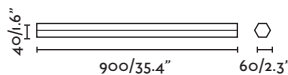

EDGE

63502 chrome/cromo

LED SMD 18W 4000K 1300lm CRI>80 Driver ✓

Body Aluminium/Aluminio
Diff Opal PMMA/PMMA Opal

IP44 100- 50/
240V 60HZ