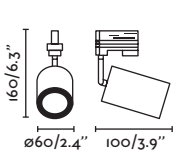

STAN NEW

○ 43724 white/blanco

● 43725 black/negro

LED 12W 2700K 1200lm CRI>80 Driver ✓

Body Aluminium/Aluminio

Diff Transparent Polycarbonate/Policarbonato
Transparente