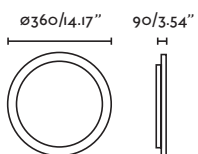

BATH BAÑO

VUK

64188 white/blanco

LED SMD 40W 2700K 3000lm CRI>80 Driver ✓

Body Metal
Diff Opal Polycarbonate/Polycarbonato Opal

IP44 220- 50/
240V 60HZ