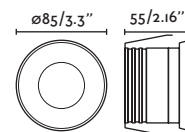

ARGÓN

○ 43402 white/blanco

GU10 MAX 8W LED [17316]
Socket GU10 [43065]

Body Aluminium/Aluminio

ARGÓN

○ 43401 white/blanco

GU10 MAX 8W LED [17316]
Socket GU10 [43065]

Body Aluminium/Aluminio

ARGÓN

○ 43403 white/blanco

2 GU10 MAX 8W LED [17316]
Socket GU10 [43065]

Body Aluminium/Aluminio

NEÓN

○ 43399 white/blanco

GU10 MAX 8W LED [17320]
Socket GU10 [43065]

Body Aluminium/Aluminio

NEÓN

○ 43400 white/blanco

GU10 MAX 8W LED [17320]
Socket GU10 [43065]

Body Aluminium/Aluminio

GAS

○ 43404 white/blanco

GU10 MAX 8W LED [17320]
Socket GU10 [43065]

Body Metal