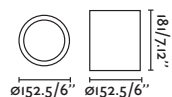

SILK

● **62957** white/blanco

LED SMD 30W 3000K 2400lm CRI>80
Driver ✓

Body Metal
Diff Acrylic textile/Téxtil acrílico

JANET

● **65137** white+gold/blanco+oro

E27 MAX 15W LED ⊗ [17462]

Body Metal

SILK

● **62958** white/blanco

LED SMD 50W 3000K 4000lm CRI>80
Driver ✓

Body Metal
Diff Acrylic textile/Téxtil acrílico

POTE

● **63124** white/blanco

● **63125** black/negro

E27 MAX 15W LED ⊗ [17463]

Body Aluminium/Aluminio

SILK

● **62959** white/blanco

LED SMD 60W 3000K 4800lm CRI>80
Driver ✓

Body Metal
Diff Acrylic textile/Téxtil acrílico