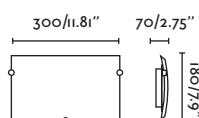

HENLEIN

● **61064** matt nickel/níquel mate

LED SMD 3W 4100K 410lm CRI>80 Driver ✓

Body Metal

LUMIERE

● **61066** matt nickel/níquel mate

2 G9 MAX 6W LED ⊗ [17443]

Body Metal

AMBO

● **63186** pol. aluminium/aluminio pulido

E27 MAX 15W LED ⊗ [17437]

Body Polished Aluminium/Aluminio Pulido
Diff Glass/Cristal

LIRIA

● **63156** matt nickel/níquel mate

E27 MAX 15W LED ⊗ [17463]

Body Metal
Diff Opal Glass/Cristal Opal

DIULA

● **62986** matt nickel/níquel mate

2 E27 MAX 15W LED ⊗ [17463]

Body Steel/Acero
Diff Glass/Cristal

DIULA

● **62987** matt nickel/níquel mate

E27 MAX 15W LED ⊗ [17463]

Body Steel/Acero
Diff Glass/Cristal