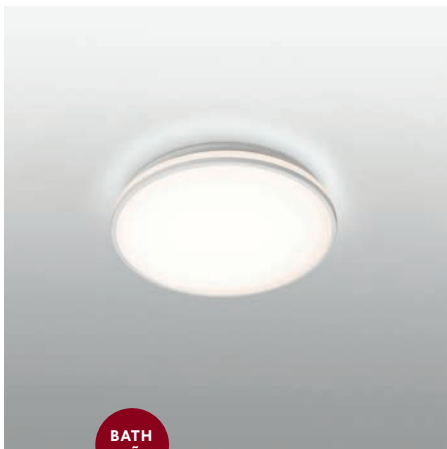

BATH BAÑO

FORO

63404 white/blanco

63405 aluminium/aluminio

LED SMD 24W 3000K 2000lm CRI>80 Driver ✓

Body Aluminium/Aluminio
Diff Opal PMMA/PMMA Opal

IP44 100- 50/
240V 60HZ