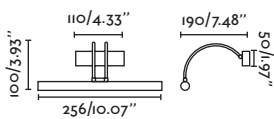

LIRIA

● **63156** matt nickel/níquel mate

E27 MAX 15W LED ⊗ [17463]

Body Metal
Diff Opal Glass/Cristal Opal