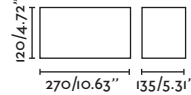

TECTO AR III

- 63274 white/blanco
- 63275 black/negro

AR III MAX 15W LED ⊗ [D01 447]
LED transformer ⊗ [98111020]

Body Aluminium/Aluminio