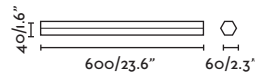

63501

BATH BAÑO

EDGE

63501 chrome/cromo

LED SMD 12W 4000K 870lm CRI>80 Driver ✓

Body Aluminium/Aluminio
Diff Opal PMMA/PMMA Opal

IP44 100- 50/
240V 60HZ

WALL

BATH BAÑO

EDGE

63500 chrome/cromo

LED SMD 8W 4000K 500lm CRI>80 Driver ✓

Body Aluminium/Aluminio
Diff Opal PMMA/PMMA Opal

IP44 100- 50/
240V 60HZ

BATH BAÑO

EDGE

63502 chrome/cromo

LED SMD 18W 4000K 1300lm CRI>80 Driver ✓

Body Aluminium/Aluminio
Diff Opal PMMA/PMMA Opal

IP44 100- 50/
240V 60HZ

BATH BAÑO

INDO

63146 chrome/cromo

LED SMD 9W 4000K 600lm CRI>80 Driver ✓

Body Aluminium/Aluminio
Diff Polycarbonate/Polycarbonato

IP44 100- 50/
240V 60HZ

185 INDOOR