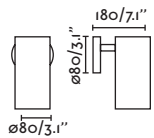

LISE

- 29888 white/blanco
- 29889 black/negro

LED 2COB 6W 2700K 740lm CRI>80 Driver ✓

Body Aluminium/Aluminio

ORA

- 29890 white/blanco
- 29891 black/negro

LED SMD 4W 3000K 350lm CRI>80 Driver ✓

Body Aluminium/Aluminio
Diff PMMA

DALLAS

- 63199 white/blanco

LED COB 5W 3000K 435lm CRI>80 Driver ✓

Body Aluminium/Aluminio

NAN NEW

- 62148 white/blanco
- 62149 black/negro

GU10 MAX 8W LED [17324]

Body Aluminium/Aluminio

P.217
TRACK