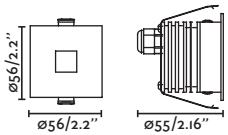

PLAS

○ **63283** white/blanco

LED HIGH POWER 1W 3000K II 2lm CRI>80
Driver 350mA ☒ [46060]

Body Plaster/Yeso

*Visit faro.es to consult how to install it.
Visita faro.es para consultar su instalación.