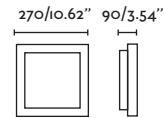

BATH BAÑO

LOGOS

○ 62966 white/blanco  
 ● 62981 aluminium/aluminio  
**2 E27 MAX 15W LED** ⊗ [17462]  
 Body Aluminium/Aluminio  
 Diff Opal PMMA/PMMA Opal

BATH BAÑO

TOLA

○ 62968 white/blanco  
 ● 62983 aluminium/aluminio  
**E27 MAX 15W LED** ⊗ [17462]  
 Body Aluminium/Aluminio  
 Diff Opal PMMA/PMMA Opal