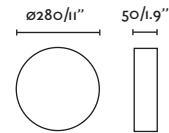

BATH BAÑO

FORO

63404 white/blanco

63405 aluminium/aluminio

LED SMD 24W 3000K 2000lm CRI>80 Driver ✓

Body Aluminium/Aluminio
Diff Opal PMMA/PMMA Opal

IP44 100- 50/
240V 60HZ