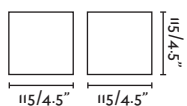

KAMEN

● 63311 beige/beige

● 63312 grey/gris

G9 MAX 6W LED [17466]

Body Concrete/Cemento