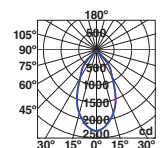

SQUAD

● 63216 white/blanco

GU10 MAX 8W LED [17316]

Body Aluminium+Steel/Aluminio+Acero

HARU

● 64206 white/blanco

● 64207 **NEW** black/negro

LED SMD 6W 3000K 350lm CRI>80 Driver ✓

Body Aluminium/Aluminio
Diff Opal Polycarbonate/Policarbonato Opal

NATSU

● 64204 white/blanco

● 64205 black/negro

LED 30W 3000K 1275lm CRI>80 Driver ✓

Body Aluminium/Aluminio
Diff PMMA

NAN

● 64190 white/blanco

● 64189 **NEW** black/negro

GU10 MAX 8W LED [17324]

Body Aluminium/Aluminio

P.119
SUSPENDED

REL

● 64198 white/blanco

● 64199 black/negro

LED COB 15W 2700K 1340lm CRI>80 Driver ✓

Body Aluminium/Aluminio
Diff Glass/Cristal

REL

● 64200 white/blanco

● 64201 black/negro

LED COB 25W 2700K 2230lm CRI>80 Driver ✓

Body Aluminium/Aluminio
Diff PMMA

P.217
TRACK

P.170
WALL