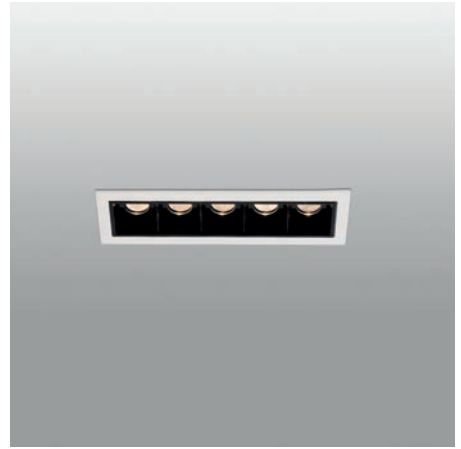

TROOP NEW

● **43702** white+black/blanco+negro

LED 5x2W 3000K 1050lm CRI>90
Driver ☒ [98310225]

Body Aluminium/Aluminio