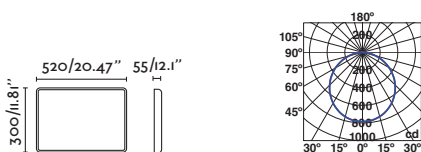

SOGO

○ 62961 white/blanco

LED SMD 25W 4000K 1800lm CRI>80

Driver ✓

Body Aluminium/Aluminio

Diff Opal Polycarbonate/Polycarbonato Opal

□ 220- 50/
240V 60HZ

SOGO

○ 62962 white/blanco

LED SMD 30W 4000K 2350lm CRI>80

Driver ✓

Body Aluminium/Aluminio

Diff Opal Polycarbonate/Polycarbonato Opal

□ 220- 50/
240V 60HZ

SOGO

○ 62963 white/blanco

LED SMD 50W 4000K 3500lm CRI>80

Driver ✓

Body Aluminium/Aluminio

Diff Opal Polycarbonate/Polycarbonato Opal

□ 220- 50/
240V 60HZ

SOGO

○ 62964 white/blanco

LED SMD 60W 4000K 5100lm CRI>80

Driver ✓

Body Aluminium/Aluminio

Diff Opal Polycarbonate/Polycarbonato Opal

□ 220- 50/
240V 60HZ