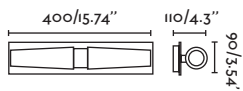

BATH
BAÑO

DOKA

63322 chrome/cromo

E14 MAX 8W LED [17460]

Body Steel/Acero

Diff Opal Glass/Cristal Opal