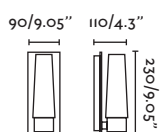

BATH
BAÑO

LAOS

63320 chrome/cromo

E14 MAX 8W LED [17460]

Body Aluminium/Aluminio

Diff Opal Glass/Cristal Opal