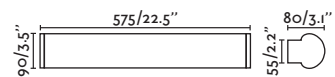

DANUBIO NEW

BATH
BAÑO

● **63600** chrome/cromo
LED SMD 9W 2700K 600Lm CRI>80
Driver ✓

Body Metal
Diff Opal Glass/Cristal Opal

IP44 100- 50/
240V 60HZ

DANUBIO NEW

BATH
BAÑO

● **63601** chrome/cromo
LED SMD 12W 2700K 800Lm CRI>80
Driver ✓

Body Metal
Diff Opal Glass/Cristal Opal

IP44 100- 50/
240V 60HZ

DANUBIO NEW

BATH
BAÑO

● **63602** chrome/cromo
LED SMD 18W 2700K 1080Lm CRI>80
Driver ✓

Body Metal
Diff Opal Glass/Cristal Opal

IP44 100- 50/
240V 60HZ