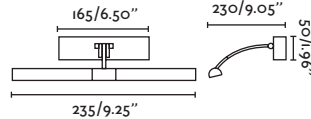

LIRIA

● **63156** matt nickel/níquel mate

E27 MAX 15W LED ⊗ [17463]

Body Metal
Diff Opal Glass/Cristal Opal