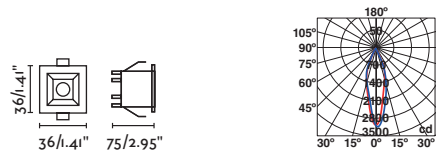

TROOP NEW

● **43701** white+black/blanco+negro

LED 3x2W 3000K 630lm CRI>90
Driver ☒ [98310206]

Body Aluminium/Aluminio