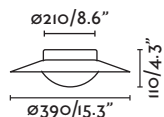

SIDE — Àlex & Manel Llusca

- 62140 white/blanco
- 62141 white+nickel/blanco+níquel
- 62142 black+gold/negro+oro
- 62143 black+copper/negro+cobre

LED SMD I5W 3000K I200lm CRI>80
Driver ✓

Body Metal
Diff Opal Glass/Cristal Opal