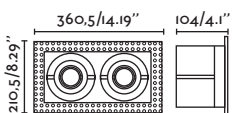

### GINGKO QR III TRIMLESS

● 03040202 black/negro

2 G53 MAX 15W LED [97684427]

Transformer [2x98111020]

Body Steel/Acero

**ORIENTABLE** III 12V 30° 30° 314X164

RECESSED

231 INDOOR