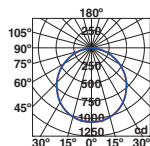

SON

● 42928 white/blanco

LED SMD 8W 2700K 580lm CRI>80 Driver ✓

Body Aluminium/Aluminio
Diff PMMA/PMMA

220- 50/ 240V 60HZ ⚡

SON

● 42929 white/blanco

LED SMD 24W 2700K 2000lm CRI>80 Driver ✓

Body Aluminium/Aluminio
Diff PMMA/PMMA

220- 50/ 240V 60HZ ⚡

SON

● 42930 white/blanco

LED SMD 24W 4000K 2000lm CRI>80 Driver ✓

Body Aluminium/Aluminio
Diff PMMA/PMMA

220- 50/ 240V 60HZ ⚡

LUAN

● 42931 white/blanco

LED SMD 40W 3000K 3200lm CRI>80 Driver ✓

Body Metal
Diff Opal PMMA/PMMA Opal

IP44 100- 50/ 240V 60HZ ⚡

TED

● 42926 white/blanco

LED SMD 15W 3000K 1200lm CRI>80 Driver ✓

Body Aluminium/Aluminio
Diff PMMA/PMMA

IP44 220- 50/ 240V 60HZ 160° ⚡

TOD

● 42927 white/blanco

LED SMD 24W 3000K 2000lm CRI>80 Driver ✓

Body Aluminium/Aluminio
Diff PMMA/PMMA

IP44 220- 50/ 240V 60HZ 160° ⚡