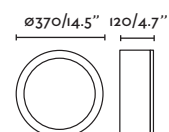

BATH BAÑO

CLOE

63403 chrome/cromo

LED SMD 24W 2700K 2000lm CRI>80 Driver ✓

Body Metal
Diff Opal Glass/Cristal Opal

IP44 100- 50/
240V 60HZ

BATH BAÑO

YUTAI NEW

63407 white/blanco

LED I5W 3000K 1200lm CRI>80 Driver ✓

Body Metal
Diff Opal Glass/Cristal Opal

MOVEMENT SENSOR IP44 100- 50/
240V 60HZ MOV

BATH BAÑO

ZON

63291 white/blanco

LED I8W 3000K 1600lm Driver ✓

Body Polycarbonate/Polycarbonato
Diff Opal PMMA/PMMA Opal

DIM IP54 220- 50/
240V 60HZ

BATH BAÑO

FORO

63404 white/blanco

63405 aluminium/aluminio

LED SMD 24W 3000K 2000lm CRI>80 Driver ✓

Body Aluminium/Aluminio
Diff Opal PMMA/PMMA Opal

IP44 100- 50/
240V 60HZ

BATH BAÑO

VUK

64188 white/blanco

LED SMD 40W 2700K 3000lm CRI>80 Driver ✓

Body Metal
Diff Opal Polycarbonate/Polycarbonato Opal

IP44 220- 50/
240V 60HZ

BATH BAÑO

KAO

63399 chrome/cromo

LED SMD 35W 3000K 2800lm CRI>80 Driver ✓

Body Metal
Diff Opal PMMA/PMMA Opal

IP44 100- 50/
240V 60HZ