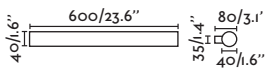

VOLGA NEW BATH BAÑO

63508 chrome/cromo
LED SMD 12W 3000K 850lm CRI>80
Driver ✓

Body Aluminium/Aluminio
Diff PMMA

IP44 IK 10 100- 50/
240V 60HZ

VOLGA NEW BATH BAÑO

63509 chrome/cromo
LED SMD 18W 3000K 1300lm CRI>80
Driver ✓

Body Aluminium/Aluminio
Diff PMMA

IP44 IK 10 100- 50/
240V 60HZ

VOLGA NEW BATH BAÑO

63507 chrome/cromo
LED SMD 5W 3000K 350lm CRI>80
Driver ✓

Body Aluminium/Aluminio
Diff PMMA

IP44 IK 10 100- 50/
240V 60HZ