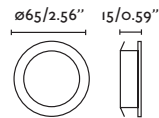

EBBA

● 42919 silver/plata

LED SMD 4W 3000K 304lm CRI>80 Driver ✓

Body Aluminium/Aluminio
Diff Opal PMMA+Transparent PMMA/
PMMA Opal+PMMA Transparente

IP44 220-240V 50/60HZ Ø63