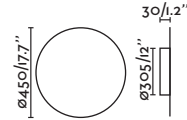

BOARD NEW

● **01041** black/negro

LED SMD 12W 2700K 1900lm CRI>80 Driver ✓

Body Board/Pizarra
Diff PMMA

NUDOS

● **68138** dark brown/marrón oscuro

E27 MAX 15W LED ✕ [17462]

Body Metal+Wood/Metal+Madera
Diff Bubble Glass/Cristal Burbuja