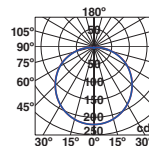

SIDE — Àlex & Manel Llusca

- 62140 white/blanco
- 62141 white+nickel/blanco+níquel
- 62142 black+gold/negro+oro
- 62143 black+copper/negro+cobre

LED SMD I5W 3000K I200lm CRI>80
Driver ✓

Body Metal
Diff Opal Glass/Cristal Opal