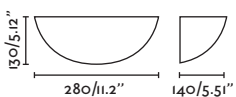

○ 63184 white/blanco

**LED** SMD 6W 2700K 530lm CRI>80 Driver ✓

Body Plaster/Yeso

**LUNA NEW**

○ 63225 white/blanco

**LED** SMD 5W 2700K 300lm CRI>80 Driver ✓

Body Plaster/Yeso  
Diff Opal PMMA/PMMA Opal