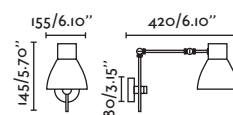

**P.121**  
SUSPENDED

**P.114**  
SUSPENDED

**LISE**

- 29888 white/blanco
- 29889 black/negro

LED 2COB 6W 2700K 740lm CRI>80 Driver ✓

Body Aluminium/Aluminio

**ORA**

- 29890 white/blanco
- 29891 black/negro