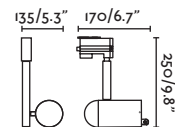

P.207
SPOT

LAO — Nahtrang

● 29031 black+copper

● 29032 white+copper

● 29045 black/negro

○ 29046 white/blanco

LED SMD 4.5W 3000K 400lm CRI>80

Driver

Body Metal
Diff ABS

220- 50/ 350° 90°
240V 60HZ 90°