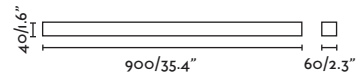

NILO

● 63319 chrome/cromo

LED SMD 18W 3000K 1400lm CRI>80
Driver ✓

Body Aluminium/Aluminio
Diff PMMA