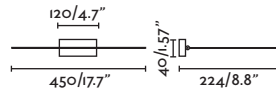

MAGRITTE

- 61082 matt nickel/níquel mate
- 61085 **NEW** old gold/oro viejo

LED SMD 12W 3000K 750lm CRI>80 Driver ✓

Body Steel/Acero