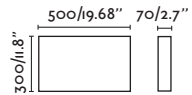

JANET

● **65137** white+gold/blanco+oro

E27 MAX 15W LED ⊗ [17462]

Body Metal