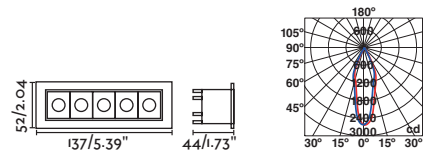

Body Aluminium/Aluminio

**TROOP NEW**

● **43702** white+black/blanco+negro

LED 5x2W 3000K 1050lm CRI>90  
Driver ☒ [98310225]

Body Aluminium/Aluminio

**TROOP NEW**

● **43703** white+black/blanco+negro

LED 10x2W 3000K 2100lm CRI>90  
Driver ☒ [98310225]