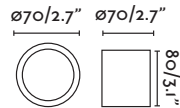

NATSU

● 64204 white/blanco

● 64205 black/negro

LED 30W 3000K 1275lm CRI>80 Driver ✓

Body Aluminium/Aluminio
Diff PMMA