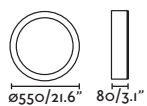

COCOTTE — Jordi Llopis

- 64182 matt white/blanco mate
- 64183 shiny black/negro brillante

LED SMD 30W 3000K 1700lm CRI>80
Driver ✓

Body Metal+Aluminium/ Metal+Aluminio
Diff Opal PMMA/PMMA Opal

100- 50/
240V 60HZ