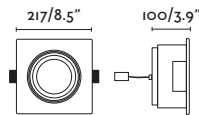

### NORD

○ 63290 white/blanco

LED SMD 18W 3000K 1100lm CRI>80

Driver DC 350mA ✕ [98310125]

Body Plaster/Yeso

Diff Opal PMMA/PMMA Opal

\*Visit [faro.es](http://faro.es) to consult how to install it.  
Visita [faro.es](http://faro.es) para consultar su instalación.