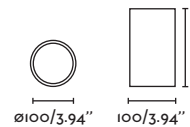

SQUAD

● 63216 white/blanco

GU10 MAX 8W LED [17316]

Body Aluminium+Steel/Aluminio+Acero

HARU

● 64206 white/blanco

● 64207 **NEW** black/negro

LED SMD 6W 3000K 350lm CRI>80 Driver ✓

Body Aluminium/Aluminio
Diff Opal Polycarbonate/Policarbonato Opal

NATSU

● 64204 white/blanco

● 64205 black/negro

LED 30W 3000K 1275lm CRI>80 Driver ✓

Body Aluminium/Aluminio
Diff PMMA

NAN

● 64190 white/blanco

● 64189 **NEW** black/negro

GU10 MAX 8W LED [17324]

Body Aluminium/Aluminio

P.119
SUSPENDED

REL

● 64198 white/blanco

● 64199 black/negro

LED COB 15W 2700K 1340lm CRI>80 Driver ✓

Body Aluminium/Aluminio
Diff Glass/Cristal

REL

● 64200 white/blanco

● 64201 black/negro

LED COB 25W 2700K 2230lm CRI>80 Driver ✓

Body Aluminium/Aluminio
Diff PMMA

P.217
TRACK

P.170
WALL