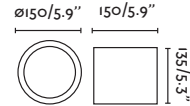

NATSU

● 64204 white/blanco

● 64205 black/negro

LED 30W 3000K 1275lm CRI>80 Driver ✓

Body Aluminium/Aluminio
Diff PMMA