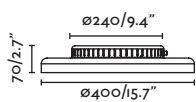

DOLME — Xjer Studio

● **64096** black/negro

● **64097** white/blanco

LED SMD 24W **3000K** | 260lm CRI>80
Driver

Body Metal

Diff Polycarbonate/Polycarbonato

220- 50/
240V 60HZ

P.106
SUSPENDED