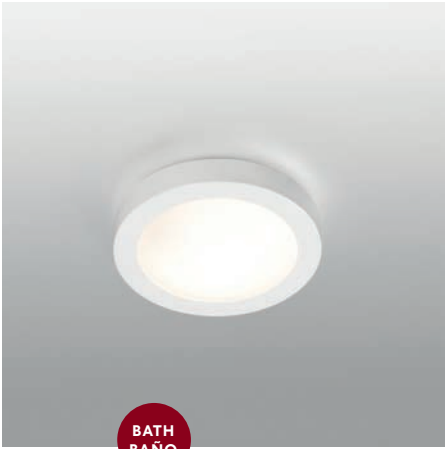

KAO

63399 chrome/cromo

LED SMD 35W 3000K 2800lm CRI>80 Driver ✓

Body Metal  
Diff Opal PMMA/PMMA Opal

IP44 100- 50/  
240V 60HZ

BATH BAÑO

LOGOS

○ 62965 white/blanco  
 ● 62980 aluminium/aluminio  
**E27 MAX 15W LED** ⊗ [17462]  
 Body Aluminium/Aluminio  
 Diff Opal PMMA/PMMA Opal