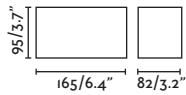

TECTO AR III

- 63274 white/blanco
- 63275 black/negro

AR III MAX 15W LED ⊗ [D01 447]
LED transformer ⊗ [98111020]

Body Aluminium/Aluminio