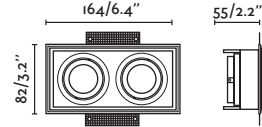

HYDE NEW

- 40122 white/blanco
- 40123 black/negro

2 GU10 MAX 8W LED [O 17316 ● 17324]
Socket GU10 [43065]

Body Metal