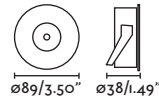

COMPACT

● **02070101** white/blanco

LED COB I5W 3000K I000lm CRI>80 350mA Driver [98310125] [DALI 98310599]

Body Aluminium/Aluminio