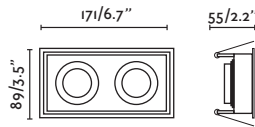

HYDE NEW

- 40126 white/blanco
- 40127 black/negro

2 GU10 MAX 8W LED [O 17316 ● 17324]
Socket GU10 [43065]

Body Metal

HYDE NEW

- 40124 white/blanco
- 40125 black/negro

2 GU10 MAX 8W LED [O 17316 ● 17324]
Socket GU10 [43065]

Body Metal

HYDE NEW

- 40122 white/blanco
- 40123 black/negro

2 GU10 MAX 8W LED [O 17316 ● 17324]
Socket GU10 [43065]

Body Metal