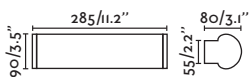

DANUBIO NEW

BATH
BAÑO

● **63600** chrome/cromo
LED SMD 9W 2700K 600Lm CRI>80
Driver ✓

Body Metal
Diff Opal Glass/Cristal Opal

IP44 100- 50/
240V 60HZ

DANUBIO NEW

BATH
BAÑO

● **63601** chrome/cromo
LED SMD 12W 2700K 800Lm CRI>80
Driver ✓

Body Metal
Diff Opal Glass/Cristal Opal

IP44 100- 50/
240V 60HZ

DANUBIO NEW

BATH
BAÑO

● **63602** chrome/cromo
LED SMD 18W 2700K 1080Lm CRI>80
Driver ✓

Body Metal
Diff Opal Glass/Cristal Opal

IP44 100- 50/
240V 60HZ