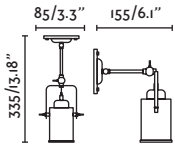

BOARD NEW

● **01041** black/negro

LED SMD 12W 2700K 1900lm CRI>80 Driver ✓

Body Board/Pizarra
Diff PMMA

NUDOS

● **68138** dark brown/marrón oscuro

E27 MAX 15W LED ✕ [17462]

Body Metal+Wood/Metal+Madera
Diff Bubble Glass/Cristal Burbuja