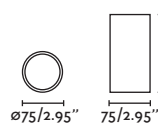

SQUAD

● 63216 white/blanco

GU10 MAX 8W LED [17316]

Body Aluminium+Steel/Aluminio+Acero

HARU

● 64206 white/blanco

● 64207 **NEW** black/negro

LED SMD 6W 3000K 350lm CRI>80 Driver ✓

Body Aluminium/Aluminio
Diff Opal Polycarbonate/Policarbonato Opal

NATSU

● 64204 white/blanco

● 64205 black/negro

LED 30W 3000K 1275lm CRI>80 Driver ✓

Body Aluminium/Aluminio
Diff PMMA

NAN

● 64190 white/blanco

● 64189 **NEW** black/negro

GU10 MAX 8W LED [17324]

Body Aluminium/Aluminio

P.119
SUSPENDED

REL

● 64198 white/blanco

● 64199 black/negro

LED COB 15W 2700K 1340lm CRI>80 Driver ✓

Body Aluminium/Aluminio
Diff Glass/Cristal

REL

● 64200 white/blanco

● 64201 black/negro

LED COB 25W 2700K 2230lm CRI>80 Driver ✓

Body Aluminium/Aluminio
Diff PMMA

P.217
TRACK

P.170
WALL