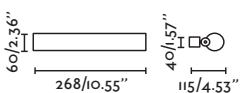

SIRET

64177 chrome/cromo

LED SMD 8W 3000K 600lm CRI>80 Driver ✓

Body Aluminium/Aluminio
Diff Opal PMMA/PMMA Opal

IP44 100-240V 50/60HZ

BATH BAÑO

RELAX

63038 chrome/cromo

2 G9 MAX 6W LED x [17466]

Body Metal
Diff Glass/Cristal

IP44