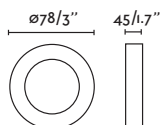

ARGÓN

○ 43402 white/blanco

GU10 MAX 8W LED [17316]
Socket GU10 [43065]

Body Aluminium/Aluminio

ARGÓN

○ 43401 white/blanco

GU10 MAX 8W LED [17316]
Socket GU10 [43065]

Body Aluminium/Aluminio

ARGÓN

○ 43403 white/blanco

2 GU10 MAX 8W LED [17316]
Socket GU10 [43065]

Body Aluminium/Aluminio

NEÓN

○ 43399 white/blanco

GU10 MAX 8W LED [17320]
Socket GU10 [43065]

Body Aluminium/Aluminio

NEÓN

○ 43400 white/blanco

GU10 MAX 8W LED [17320]
Socket GU10 [43065]

Body Aluminium/Aluminio

GAS

○ 43404 white/blanco

GU10 MAX 8W LED [17320]
Socket GU10 [43065]

Body Metal