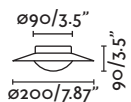

SIDE — Àlex & Manel Llusca

- 62132 white/blanco
- 62133 white+nickel/blanco+níquel
- 62134 black+gold/negro+oro
- 62135 black+copper/negro+cobre

G9 MAX 6W LED [17443]

Body Metal
Diff Opal Glass/Cristal Opal

P.108
SUSPENDED