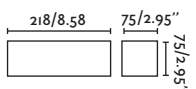

EACO

○ 63178 white/blanco

R7s JP78mm MAX 8W LED [17488]

Body Plaster/Yeso