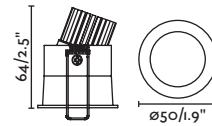

FOX ORIENTABLE NEW

● **02101301** white/blanco
LED COB 3-5W **2700K** 200-500lm CRI>80
Driver **×**
[350 mA **98310103**]
[TRIAC 500 mA 98310310]
Body Aluminium/Aluminio