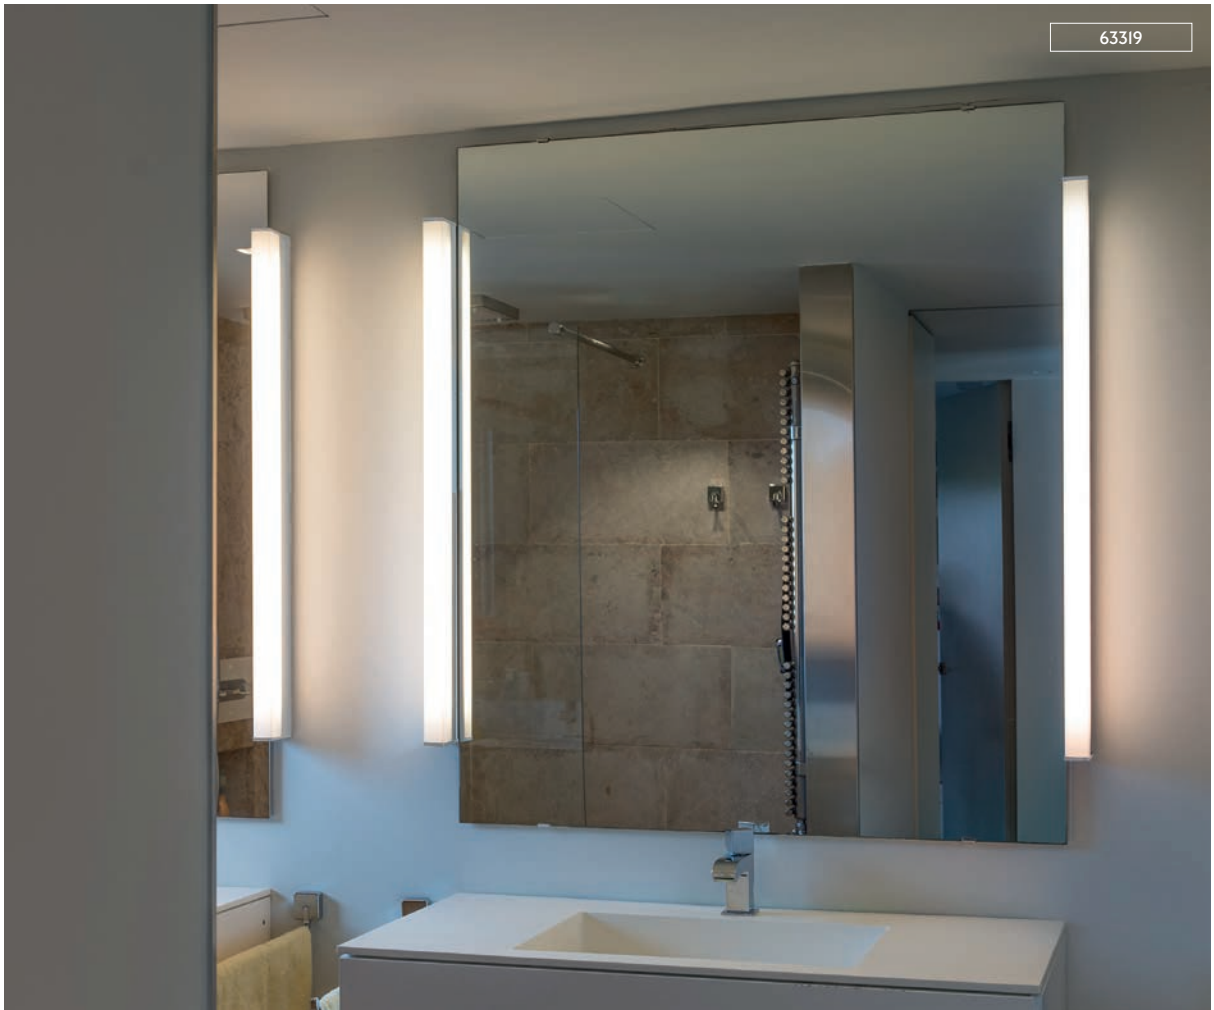

BATH
BAÑO

LINE

● 65139 aluminium/aluminio

LED SMD 10W 3000K 1300lm CRI90
Driver ✓

Body Aluminium/Aluminio
Diff Opal Polycarbonate/Polycarbonato Opal

BATH
BAÑO

NILO

● 63318 chrome/cromo

LED SMD 12W 3000K 950 lm CRI>80
Driver ✓

Body Aluminium/Aluminio
Diff PMMA

BATH
BAÑO

NILO

● 63319 chrome/cromo

LED SMD 18W 3000K 1400lm CRI>80
Driver ✓

Body Aluminium/Aluminio
Diff PMMA