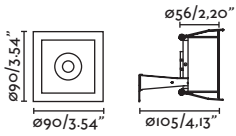

COMPACT

● **02070101** white/blanco

LED COB I5W 3000K I000lm CRI>80 350mA Driver [98310125] [DALI 98310599]

Body Aluminium/Aluminio

BOW

● **02150101** white/blanco

LED COB 7W 2700K 520lm CRI>90 350mA Driver [TRIAC 98310110]

Body Aluminium/Aluminio