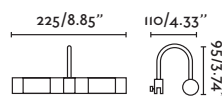

BATH BAÑO

TERMA

63148 chrome/cromo

LED SMD 7W 4000K 500lm CRI>80 Driver ✓

Body Steel+Aluminium/Acero+Aluminio
Diff Translucent PMMA/PMMA Translúcido

IP44 100-240V 50/60HZ 0.5 MT

BATH BAÑO

SIRET

64177 chrome/cromo

LED SMD 8W 3000K 600lm CRI>80 Driver ✓

Body Aluminium/Aluminio
Diff Opal PMMA/PMMA Opal

IP44 100-240V 50/60HZ

BATH BAÑO

RELAX

63038 chrome/cromo

2 G9 MAX 6W LED x [17466]

Body Metal
Diff Glass/Cristal

IP44

BATH BAÑO

RELAX

63043 chrome/cromo

2 G9 MAX 6W LED x [17466]

Body Metal
Diff Glass/Cristal

IP44