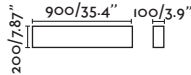

SILK

● **62958** white/blanco

LED SMD 50W 3000K 4000lm CRI>80
Driver ✓

Body Metal
Diff Acrylic textile/Téxtil acrílico

POTE

● **63124** white/blanco

● **63125** black/negro

E27 MAX 15W LED ⊗ [17463]

Body Aluminium/Aluminio