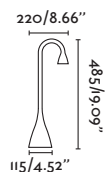

LENA

- 52057 white/blanco
- 52058 black/negro

LED SMD 3W 4000K 300lm CRI>80 Driver ✓

Body Aluminium+Polycarbonate+Silicone/
Aluminio+Policarbonato+Silicona
Diff Glass/Cristal