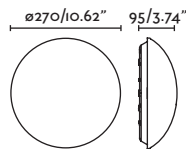

BATH BAÑO

ZON

63291 white/blanco

LED I8W 3000K 1600lm Driver ✓

Body Polycarbonate/Polycarbonato
Diff Opal PMMA/PMMA Opal

DIM IP54 220- 50/
240V 60HZ