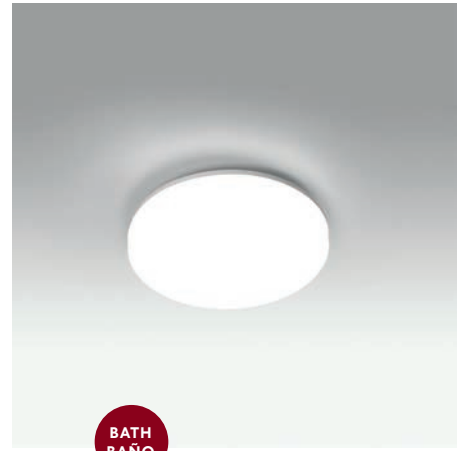

BATH BAÑO

ZON

63291 white/blanco

LED I8W 3000K 1600lm Driver ✓

Body Polycarbonate/Polycarbonato
Diff Opal PMMA/PMMA Opal

DIM IP54 220- 50/
240V 60HZ