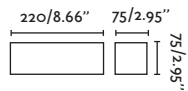

CHERAS

○ 63175 white/blanco

R7s JP78mm MAX 8W LED [17488]

Body Plaster/Yeso