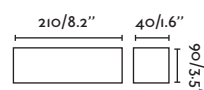

NASH

○ 62819 white/blanco

LED SMD 8W 3000K 450lm CRI>80 Driver ✓

Body Aluminium/Aluminio