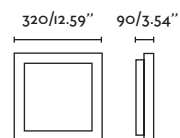

BATH BAÑO

LOGOS

○ 62965 white/blanco
● 62980 aluminium/aluminio
E27 MAX 15W LED ⊗ [17462]
Body Aluminium/Aluminio
Diff Opal PMMA/PMMA Opal

BATH BAÑO

LOGOS

○ 62966 white/blanco
● 62981 aluminium/aluminio
2 E27 MAX 15W LED ⊗ [17462]
Body Aluminium/Aluminio
Diff Opal PMMA/PMMA Opal

BATH BAÑO

TOLA

○ 62968 white/blanco
● 62983 aluminium/aluminio
E27 MAX 15W LED ⊗ [17462]
Body Aluminium/Aluminio
Diff Opal PMMA/PMMA Opal

BATH BAÑO

TOLA

○ 62969 white/blanco
2 E27 MAX 15W LED ⊗ [17462]
Body Aluminium/Aluminio
Diff Opal PMMA/PMMA Opal