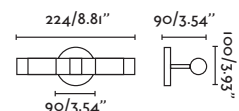

RELAX

63043 chrome/cromo

2 G9 MAX 6W LED x [17466]

Body Metal
Diff Glass/Cristal

IP44