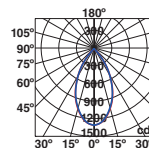

SQUAD

● 63216 white/blanco

GU10 MAX 8W LED [17316]

Body Aluminium+Steel/Aluminio+Acero

HARU

● 64206 white/blanco

● 64207 **NEW** black/negro

LED SMD 6W 3000K 350lm CRI>80 Driver ✓

Body Aluminium/Aluminio
Diff Opal Polycarbonate/Policarbonato Opal

NATSU

● 64204 white/blanco

● 64205 black/negro

LED 30W 3000K 1275lm CRI>80 Driver ✓

Body Aluminium/Aluminio
Diff PMMA

NAN

● 64190 white/blanco

● 64189 **NEW** black/negro

GU10 MAX 8W LED [17324]

Body Aluminium/Aluminio

P.119
SUSPENDED

REL

● 64198 white/blanco

● 64199 black/negro

LED COB 15W 2700K 1340lm CRI>80 Driver ✓

Body Aluminium/Aluminio
Diff Glass/Cristal

REL

● 64200 white/blanco

● 64201 black/negro

LED COB 25W 2700K 2230lm CRI>80 Driver ✓

Body Aluminium/Aluminio
Diff PMMA

P.217
TRACK

P.170
WALL