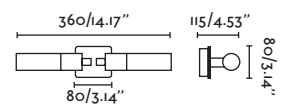

BATH
BAÑO

LAOS

63321 chrome/cromo

2 E14 MAX 8W LED [17460]

Body Aluminium/Aluminio

Diff Opal Glass/Cristal Opal