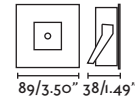

COMPACT

● **02070101** white/blanco

LED COB I5W 3000K I000lm CRI>80 350mA Driver [98310125] [DALI 98310599]

Body Aluminium/Aluminio