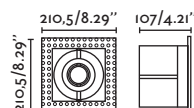

GINGKO QR III TRIMLESS

- 03040102 black/negro

G53 MAX 15W LED ☒ [97684427]
Transformer ☒ [98111020]

Body Steel/Acero