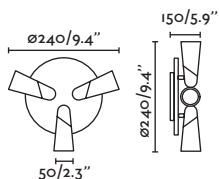

LAO — Nahrang

- 29028 black+copper/negro+cobre
- 29036 white+copper/blanco+cobre
- 29051 black/negro
- 29052 white/blanco

LED 3xSMD 4.5W 3000K 400lm CRI>80 Driver ✓

Body Metal
Diff ABS