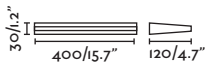

NILO

● 63319 chrome/cromo

LED SMD 18W 3000K 1400lm CRI>80
Driver ✓

Body Aluminium/Aluminio
Diff PMMA