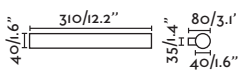

VOLGA NEW BATH BAÑO

63507 chrome/cromo
LED SMD 5W 3000K 350lm CRI>80
Driver ✓

Body Aluminium/Aluminio
Diff PMMA

IP44 IK 10 100- 50/
240V 60HZ