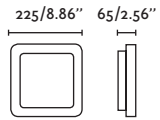

IRIS

● **63393** grey/gris

LED SMD 15W 3000K 1200lm CRI>80
Driver ✓

Body Polypropylene/Polipropileno
Diff Opal PMMA/PMMA Opal

□ 100- 50/
240V 60HZ

IRIS

● **63394** grey/gris

LED SMD 20W 3000K 1600lm CRI>80
Driver ✓

Body Polypropylene/Polipropileno
Diff Opal PMMA/PMMA Opal

□ 100- 50/
240V 60HZ

IRIS

● **63395** grey/gris

LED SMD 30W 3000K 2400lm CRI>80
Driver ✓

Body Polypropylene/Polipropileno
Diff Opal PMMA/PMMA Opal

□ 100- 50/
240V 60HZ