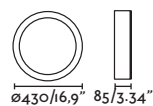

COCOTTE NEW — Jordi Llopis

- 64250 matt white/blanco mate
- 64251 shiny black/negro brillante

LED SMD 30W 3000K 1200lm CRI>80
Driver ✓

Body Metal+Aluminium/ Metal+Aluminio
Diff Opal PMMA/PMMA Opal

100- 50/
240V 60HZ