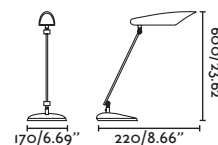

MEIER

- 52069 black/negro

LED SMD 9W 3000K 550lm CRI>80 Driver ✓

Body Aluminium/Aluminio
Diff Polycarbonate/Policarbonato