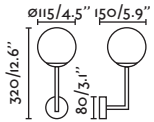

BATH
BAÑO

LAGO NEW

63503 chrome/cromo

G9 MAX 6W LED [17495]

Body Metal

Diff Opal Glass/Cristal Opal

IP44 100- 50/
240V 60HZ