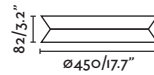

# CEILING

● 20094 black/negro

○ 20095 white/blanco

LED SMD 24W 3000K 1900lm CRI>80  
Driver ✓

Body Metal+Wood/Metal+Madera  
Diff Opal PMMA/PMMA Opal

□ 100- 50/  
240V 60HZ

NEW **TENDER**  
— Nahrang 

WALL