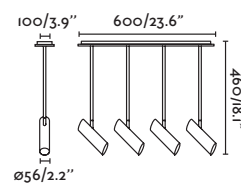

P.55
TABLE&FLOOR

P.210
SPOT

P.215
TRACK