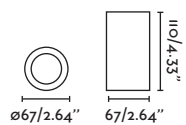

TECTO

- 63270 white/blanco
- 63271 black/negro

GU 10 MAX 8W LED ⊗ [O 17320 ● 17324]

Body Aluminium/Aluminio

TECTO

- 63272 white/blanco
- 63273 black/negro

2 GU 10 MAX 8W LED ⊗ [O 17320 ● 17324]

Body Aluminium/Aluminio

TECTO AR III

- 63276 white/blanco
- 63277 black/negro

2 AR III MAX 15W LED ⊗ [D01 447]
LED transformer ⊗ [98111020]

Body Aluminium/Aluminio

TECTO AR III

- 63274 white/blanco
- 63275 black/negro

AR III MAX 15W LED ⊗ [D01 447]
LED transformer ⊗ [98111020]

Body Aluminium/Aluminio

SVEN

- 63268 white/blanco

GU 10 MAX 8W LED ⊗ [17316]

Body Plaster/Yeso

SVEN

- 63269 white/blanco

GU 10 MAX 8W LED ⊗ [17316]

Body Plaster/Yeso