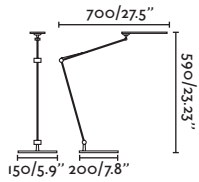

E27 MAX 15W LED ⊗ [17463]

Body Metal

BAOBAB

● 51908 white/blanco

● 51909 black/negro

● 51910 grey/gris

E14 MAX 8W LED ⊗ [17461]

Body Metal