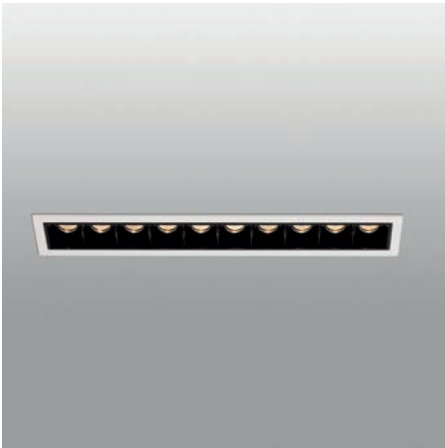

Body Aluminium/Aluminio

**TROOP NEW**

● **43702** white+black/blanco+negro

LED 5x2W 3000K 1050lm CRI>90  
Driver ☒ [98310225]

Body Aluminium/Aluminio

**TROOP NEW**

● **43703** white+black/blanco+negro

LED 10x2W 3000K 2100lm CRI>90  
Driver ☒ [98310225]