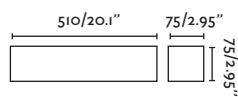

○ 63184 white/blanco

**LED** SMD 6W 2700K 530lm CRI>80 Driver ✓

Body Plaster/Yeso

**LUNA NEW**

○ 63225 white/blanco

**LED** SMD 5W 2700K 300lm CRI>80 Driver ✓

Body Plaster/Yeso  
Diff Opal PMMA/PMMA Opal