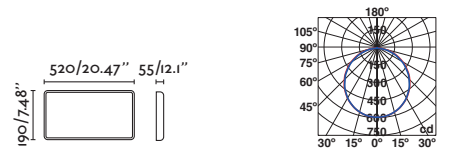

SOGO

○ 62962 white/blanco

LED SMD 30W 4000K 2350lm CRI>80

Driver ✓

Body Aluminium/Aluminio

Diff Opal Polycarbonate/Polycarbonato Opal

□ 220- 50/
240V 60HZ