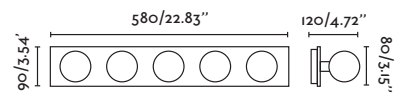

BATH BAÑO

LASS

○ 63008 mirror/espejo
4 G9 MAX 6W LED ✕ [17466]
Body Metal
Diff Opal Glass/Cristal Opal

BATH BAÑO

LASS

○ 63009 mirror/espejo
5 G9 MAX 6W LED ✕ [17466]
Body Metal
Diff Opal Glass/Cristal Opal