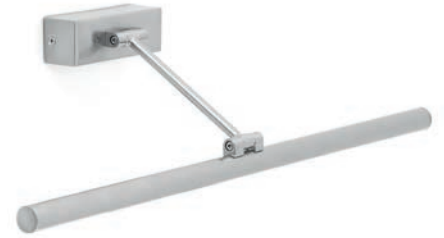

○ 63184 white/blanco

**LED** SMD 6W 2700K 530lm CRI>80 Driver ✓

Body Plaster/Yeso

**LUNA NEW**

○ 63225 white/blanco

**LED** SMD 5W 2700K 300lm CRI>80 Driver ✓

Body Plaster/Yeso  
Diff Opal PMMA/PMMA Opal