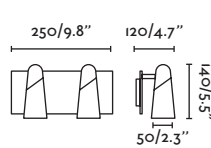

LAO — Nahrang

- 29026 black+copper/negro+cobre
- 29034 white+copper/blanco+cobre
- 29041 black/negro
- 29042 white/blanco

LED 2xSMD 4.5W 3000K 400lm CRI>80 Driver ✓

Body Metal
Diff ABS