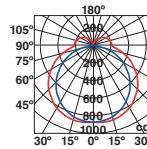

POTE

● **63124** white/blanco

● **63125** black/negro

E27 MAX 15W LED ⊗ [17463]

Body Aluminium/Aluminio