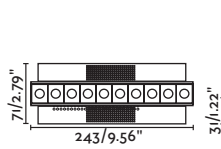

Body Aluminium/Aluminio

**TROOP WALL WASHER NEW**

● **43710** white+black/blanco+negro

LED 5x2W 3000K I250lm CRI>90  
Driver ☒ [98310225]

Body Aluminium/Aluminio

RECESSED

221 INDOOR

**HYDE NEW**