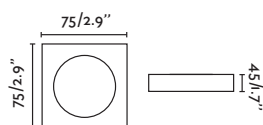

ARGÓN

○ 43402 white/blanco

GU10 MAX 8W LED [17316]
Socket GU10 [43065]

Body Aluminium/Aluminio

ARGÓN

○ 43401 white/blanco

GU10 MAX 8W LED [17316]
Socket GU10 [43065]

Body Aluminium/Aluminio

ARGÓN

○ 43403 white/blanco

2 GU10 MAX 8W LED [17316]
Socket GU10 [43065]

Body Aluminium/Aluminio

NEÓN

○ 43399 white/blanco

GU10 MAX 8W LED [17320]
Socket GU10 [43065]

Body Aluminium/Aluminio

NEÓN

○ 43400 white/blanco

GU10 MAX 8W LED [17320]
Socket GU10 [43065]

Body Aluminium/Aluminio

GAS

○ 43404 white/blanco

GU10 MAX 8W LED [17320]
Socket GU10 [43065]

Body Metal