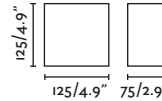

OSLO

○ 63284 white/blanco

G9 MAX 6W LED ⊗ [17466]

Body Plaster/Yeso