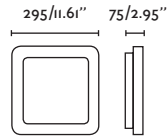

IRIS

● **63393** grey/gris

LED SMD 15W 3000K 1200lm CRI>80
Driver ✓

Body Polypropylene/Polipropileno
Diff Opal PMMA/PMMA Opal

□ 100- 50/
240V 60HZ

IRIS

● **63394** grey/gris

LED SMD 20W 3000K 1600lm CRI>80
Driver ✓

Body Polypropylene/Polipropileno
Diff Opal PMMA/PMMA Opal

□ 100- 50/
240V 60HZ

IRIS

● **63395** grey/gris

LED SMD 30W 3000K 2400lm CRI>80
Driver ✓

Body Polypropylene/Polipropileno
Diff Opal PMMA/PMMA Opal

□ 100- 50/
240V 60HZ