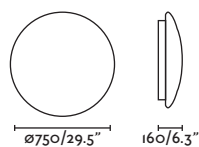

AMI

○ 63397 white/blanco

● 63398 aluminium/aluminio

LED SMD 15W 2700K 1200lm CRI>80
Driver ✓

Body Aluminium/Aluminio
Diff PVC

□ 220- 50/
240V 60HZ

RONDA

○ 63309 white/blanco

LED SMD 15W 4000K 850lm CRI>80
Driver ✓

Body Aluminium/Aluminio
Diff Opal PMMA/PMMA Opal

□ 220- 50/
240V 60HZ

RONDA

○ 63310 white/blanco

LED SMD 20W 4000K 1700lm CRI>80
Driver ✓

Body Aluminium/Aluminio
Diff Opal PMMA/PMMA Opal

□ 220- 50/
240V 60HZ

BIC NEW

○ 63408 white/blanco

LED SMD 60W 3000K 4000lm CRI>80
Driver ✓

Body Aluminium/Aluminio
Diff Opal Polycarbonate/Polycarbonato Opal

DIM C IP44 220- 50/
240V 60HZ

BIC

○ 63406 white/blanco

LED SMD 100W 3000K 4800lm CRI>80
Driver ✓

Body Aluminium/Aluminio
Diff Opal Polycarbonate/Polycarbonato Opal

DIM C IP44 220- 50/
240V 60HZ