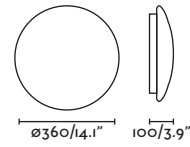

BIC NEW

○ 63408 white/blanco

LED SMD 60W 3000K 4000lm CRI>80
Driver ✓

Body Aluminium/Aluminio
Diff Opal Polycarbonate/Polycarbonato Opal

DIM C IP44 220- 50/
240V 60HZ