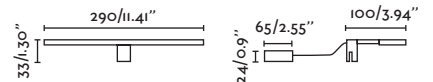

TERMA

63148 chrome/cromo

LED SMD 7W 4000K 500lm CRI>80 Driver ✓

Body Steel+Aluminium/Acero+Aluminio
Diff Translucent PMMA/PMMA Translúcido

IP44 100-240V 50/60HZ 0.5 MT