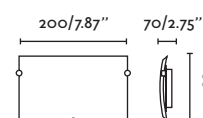

HENLEIN

● **61064** matt nickel/níquel mate

LED SMD 3W 4100K 410lm CRI>80 Driver ✓

Body Metal

LUMIERE

● **61066** matt nickel/níquel mate

2 G9 MAX 6W LED ⊗ [17443]

Body Metal

AMBO

● **63186** pol. aluminium/aluminio pulido

E27 MAX 15W LED ⊗ [17437]

Body Polished Aluminium/Aluminio Pulido
Diff Glass/Cristal

LIRIA

● **63156** matt nickel/níquel mate

E27 MAX 15W LED ⊗ [17463]

Body Metal
Diff Opal Glass/Cristal Opal

DIULA

● **62986** matt nickel/níquel mate

2 E27 MAX 15W LED ⊗ [17463]

Body Steel/Acero
Diff Glass/Cristal

DIULA

● **62987** matt nickel/níquel mate

E27 MAX 15W LED ⊗ [17463]

Body Steel/Acero
Diff Glass/Cristal