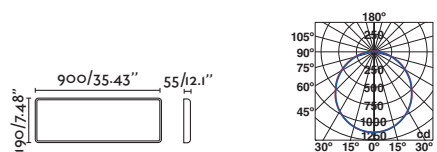

SOGO

○ 62961 white/blanco

LED SMD 25W 4000K 1800lm CRI>80

Driver ✓

Body Aluminium/Aluminio

Diff Opal Polycarbonate/Polycarbonato Opal

□ 220- 50/
240V 60HZ

SOGO

○ 62962 white/blanco

LED SMD 30W 4000K 2350lm CRI>80

Driver ✓

Body Aluminium/Aluminio

Diff Opal Polycarbonate/Polycarbonato Opal

□ 220- 50/
240V 60HZ

SOGO

○ 62963 white/blanco

LED SMD 50W 4000K 3500lm CRI>80

Driver ✓

Body Aluminium/Aluminio

Diff Opal Polycarbonate/Polycarbonato Opal

□ 220- 50/
240V 60HZ

SOGO

○ 62964 white/blanco

LED SMD 60W 4000K 5100lm CRI>80

Driver ✓

Body Aluminium/Aluminio

Diff Opal Polycarbonate/Polycarbonato Opal

□ 220- 50/
240V 60HZ