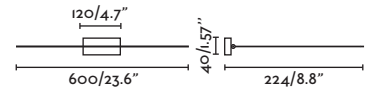

MAGRITTE

- 61082 matt nickel/níquel mate
- 61085 **NEW** old gold/oro viejo

LED SMD 12W 3000K 750lm CRI>80 Driver ✓

Body Steel/Acero

KLIMIT

- 61048 matt nickel/níquel mate
- 61049 old gold/oro envejecido

LED SMD 6W 3000K 770lm CRI>80 Driver ✓

Body Aluminium/Aluminio