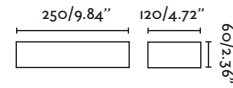

LIRIA

● **63156** matt nickel/níquel mate

E27 MAX 15W LED ⊗ [17463]

Body Metal
Diff Opal Glass/Cristal Opal