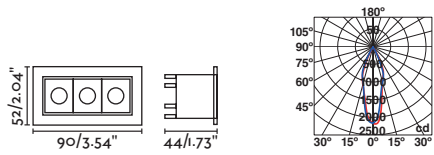

TROOP NEW

● **43702** white+black/blanco+negro

LED 5x2W 3000K 1050lm CRI>90
Driver ☒ [98310225]

Body Aluminium/Aluminio