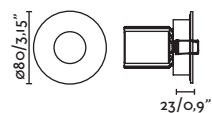

WET

- 02100801 white/blanco

LED GU 10 MAX 8W LED ⓧ [17316]

Body Metal

Diff Transparent Glass/Cristal Transparente