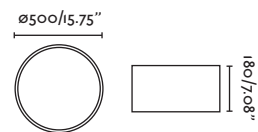

SEVEN

○ **68317** white/blanco

3 E27 MAX 15W LED ✕ [17463]

Body Textile/Téxtil
Diff Opal Acrylic/Acrílico Opal