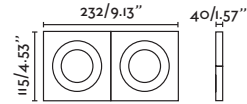

ARGÓN

○ 43403 white/blanco

2 GU10 MAX 8W LED [17316]
Socket GU10 [43065]

Body Aluminium/Aluminio

NEÓN

○ 43399 white/blanco

GU10 MAX 8W LED [17320]
Socket GU10 [43065]

Body Aluminium/Aluminio