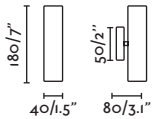

LED SMD 4W 3000K 350lm CRI>80 Driver ✓

Body Aluminium/Aluminio  
Diff PMMA

**DALLAS**

- 63199 white/blanco

LED COB 5W 3000K 435lm CRI>80 Driver ✓

Body Aluminium/Aluminio

**P.119**  
SUSPENDED

**P.119**  
SUSPENDED