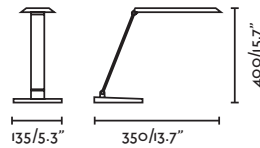

E27 MAX 15W LED ⊗ [17463]

Body Metal

BAOBAB

● 51908 white/blanco

● 51909 black/negro

● 51910 grey/gris

E14 MAX 8W LED ⊗ [17461]

Body Metal