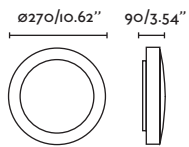

BATH BAÑO

LOGOS

○ 62966 white/blanco  
 ● 62981 aluminium/aluminio  
**2 E27 MAX 15W LED** ⊗ [17462]  
 Body Aluminium/Aluminio  
 Diff Opal PMMA/PMMA Opal

BATH BAÑO

TOLA

○ 62968 white/blanco  
 ● 62983 aluminium/aluminio  
**E27 MAX 15W LED** ⊗ [17462]  
 Body Aluminium/Aluminio  
 Diff Opal PMMA/PMMA Opal