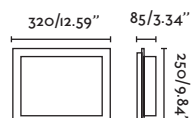

HENLEIN

● **61064** matt nickel/níquel mate

LED SMD 3W 4100K 410lm CRI>80 Driver ✓

Body Metal

LUMIERE

● **61066** matt nickel/níquel mate

2 G9 MAX 6W LED ⊗ [17443]

Body Metal

AMBO

● **63186** pol. aluminium/aluminio pulido

E27 MAX 15W LED ⊗ [17437]

Body Polished Aluminium/Aluminio Pulido
Diff Glass/Cristal

LIRIA

● **63156** matt nickel/níquel mate

E27 MAX 15W LED ⊗ [17463]

Body Metal
Diff Opal Glass/Cristal Opal

DIULA

● **62986** matt nickel/níquel mate

2 E27 MAX 15W LED ⊗ [17463]

Body Steel/Acero
Diff Glass/Cristal

DIULA

● **62987** matt nickel/níquel mate

E27 MAX 15W LED ⊗ [17463]

Body Steel/Acero
Diff Glass/Cristal