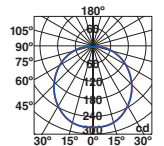

SIDE — Àlex & Manel Llusca

- 62144 white/blanco
- 62145 white+nickel/blanco+níquel
- 62146 black+gold/negro+oro
- 62147 black+copper/negro+cobre

LED SMD 20W 3000K I600lm CRI>80
Driver ✓

Body Metal
Diff Opal Glass/Cristal Opal