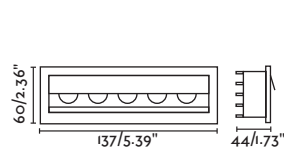

Body Aluminium/Aluminio

**TROOP WALL WASHER NEW**

● **43710** white+black/blanco+negro

LED 5x2W 3000K I250lm CRI>90  
Driver ☒ [98310225]

Body Aluminium/Aluminio

RECESSED

221 INDOOR

**HYDE NEW**