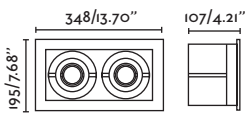

### GINGKO QR III WITH FRAME

○ 03030201 white/blanco

● 03030202 black/negro

● 03030203 grey/gris

2 G53 MAX 15W LED [97684427]

Transformer [2x98111020]

Body Steel/Acero

**ORIENTABLE** III 12V 30° 30° 313X169