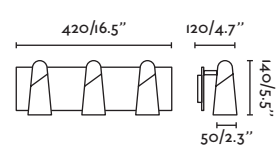

LAO — Nahrang

- 29027 black+copper/negro+cobre
- 29035 white+copper/blanco+cobre
- 29043 black/negro
- 29044 white/blanco

LED 3xSMD 4.5W 3000K 400lm CRI>80 Driver ✓

Body Metal
Diff ABS

P.54
TABLE&FLOOR

P.214
TRACK