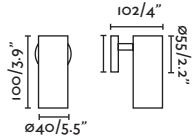

LISE

- 29888 white/blanco
- 29889 black/negro

LED 2COB 6W 2700K 740lm CRI>80 Driver ✓

Body Aluminium/Aluminio

ORA

- 29890 white/blanco
- 29891 black/negro

LED SMD 4W 3000K 350lm CRI>80 Driver ✓

Body Aluminium/Aluminio
Diff PMMA

DALLAS

- 63199 white/blanco

LED COB 5W 3000K 435lm CRI>80 Driver ✓

Body Aluminium/Aluminio

P.119
SUSPENDED

NAN NEW

- 62148 white/blanco
- 62149 black/negro

GU10 MAX 8W LED [17324]

Body Aluminium/Aluminio