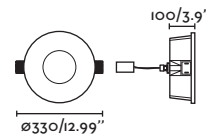

### NORD

○ 63290 white/blanco

LED SMD 18W 3000K 1100lm CRI>80

Driver DC 350mA ✕ [98310125]

Body Plaster/Yeso

Diff Opal PMMA/PMMA Opal

\*Visit [faro.es](http://faro.es) to consult how to install it.  
Visita [faro.es](http://faro.es) para consultar su instalación.