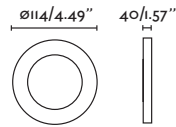

ARGÓN

○ 43403 white/blanco

2 GU10 MAX 8W LED [17316]
Socket GU10 [43065]

Body Aluminium/Aluminio

NEÓN

○ 43399 white/blanco

GU10 MAX 8W LED [17320]
Socket GU10 [43065]

Body Aluminium/Aluminio