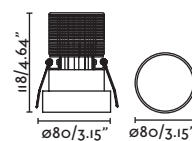

BOW

● **02150301** white/blanco

LED COB 18W 2700K I575lm CRI>90 500mA Driver [TRIAC 98310325R]

Body Aluminium/Aluminio