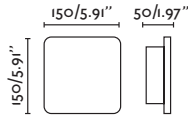

OSLO

○ 63284 white/blanco

G9 MAX 6W LED ⊗ [17466]

Body Plaster/Yeso