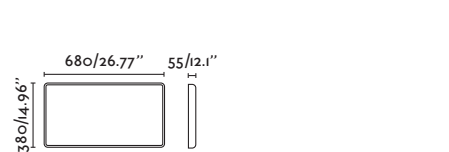

SOGO

○ 62961 white/blanco

LED SMD 25W 4000K 1800lm CRI>80

Driver ✓

Body Aluminium/Aluminio

Diff Opal Polycarbonate/Polycarbonato Opal

□ 220- 50/
240V 60HZ

SOGO

○ 62962 white/blanco

LED SMD 30W 4000K 2350lm CRI>80

Driver ✓

Body Aluminium/Aluminio

Diff Opal Polycarbonate/Polycarbonato Opal

□ 220- 50/
240V 60HZ

SOGO

○ 62963 white/blanco

LED SMD 50W 4000K 3500lm CRI>80

Driver ✓

Body Aluminium/Aluminio

Diff Opal Polycarbonate/Polycarbonato Opal

□ 220- 50/
240V 60HZ

SOGO

○ 62964 white/blanco

LED SMD 60W 4000K 5100lm CRI>80

Driver ✓

Body Aluminium/Aluminio

Diff Opal Polycarbonate/Polycarbonato Opal

□ 220- 50/
240V 60HZ