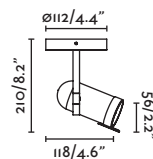

P.214
TRACK