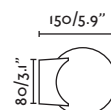

BATH
BAÑO

GALA NEW

63504 chrome/cromo

63505 gold/oro

G9 MAX 6W LED [17495]

Body Metal

Diff Glass/Cristal

IP44 100- 50/
240V 60HZ

BATH
BAÑO

LAGO NEW

63503 chrome/cromo

G9 MAX 6W LED [17495]

Body Metal

Diff Opal Glass/Cristal Opal

IP44 100- 50/
240V 60HZ