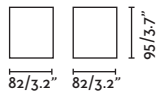

TECTO AR III

- 63274 white/blanco
- 63275 black/negro

AR III MAX 15W LED ⊗ [D01 447]
LED transformer ⊗ [98111020]

Body Aluminium/Aluminio