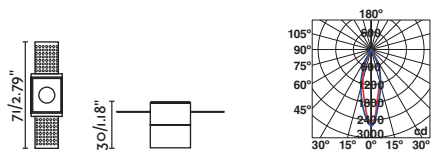

Body Aluminium/Aluminio

**TROOP TRIMLESS NEW**

● **43704** black/negro

LED 2W 3000K 210lm CRI>90  
Driver ☒ [98310206E]

Body Aluminium/Aluminio

**TROOP TRIMLESS NEW**

● **43705** black/negro

LED 3x2W 3000K 630lm CRI>90  
Driver ☒ [98310206]