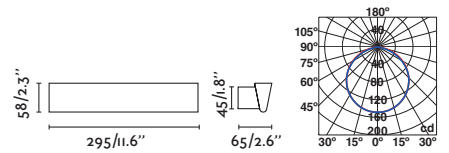

CEILING

P.111  
SUSPENDED

CONIK — Àlex & Manel Llusçà

● 64218 aluminium/aluminio

● 64219 white/blanco

LED SMD 8W 3000K 800lm CRI>80 Driver ✓

Body Aluminium/Aluminio  
Diff PMMA

WALL