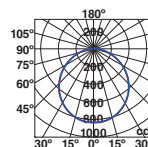

BATH BAÑO

CLOE

63403 chrome/cromo

LED SMD 24W 2700K 2000lm CRI>80 Driver ✓

Body Metal
Diff Opal Glass/Cristal Opal

IP44 100- 50/
240V 60HZ

BATH BAÑO

YUTAI NEW

63407 white/blanco

LED I5W 3000K 1200lm CRI>80 Driver ✓

Body Metal
Diff Opal Glass/Cristal Opal

MOVEMENT SENSOR IP44 100- 50/
240V 60HZ MOV

BATH BAÑO

ZON

63291 white/blanco

LED I8W 3000K 1600lm Driver ✓

Body Polycarbonate/Polycarbonato
Diff Opal PMMA/PMMA Opal

DIM IP54 220- 50/
240V 60HZ

BATH BAÑO

FORO

63404 white/blanco

63405 aluminium/aluminio

LED SMD 24W 3000K 2000lm CRI>80 Driver ✓

Body Aluminium/Aluminio
Diff Opal PMMA/PMMA Opal

IP44 100- 50/
240V 60HZ

BATH BAÑO

VUK

64188 white/blanco

LED SMD 40W 2700K 3000lm CRI>80 Driver ✓

Body Metal
Diff Opal Polycarbonate/Polycarbonato Opal

IP44 220- 50/
240V 60HZ

BATH BAÑO

KAO

63399 chrome/cromo

LED SMD 35W 3000K 2800lm CRI>80 Driver ✓

Body Metal
Diff Opal PMMA/PMMA Opal

IP44 100- 50/
240V 60HZ