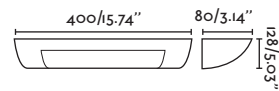

CHERAS

○ 63175 white/blanco

R7s JP78mm MAX 8W LED [17488]

Body Plaster/Yeso