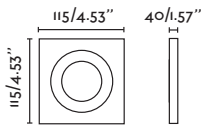

ARGÓN

○ 43403 white/blanco

2 GU10 MAX 8W LED [17316]
Socket GU10 [43065]

Body Aluminium/Aluminio

NEÓN

○ 43399 white/blanco

GU10 MAX 8W LED [17320]
Socket GU10 [43065]

Body Aluminium/Aluminio