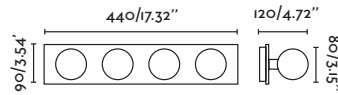

BATH BAÑO

LASS

○ 63008 mirror/espejo
4 G9 MAX 6W LED ✕ [17466]
Body Metal
Diff Opal Glass/Cristal Opal

BATH BAÑO

LASS

○ 63009 mirror/espejo
5 G9 MAX 6W LED ✕ [17466]
Body Metal
Diff Opal Glass/Cristal Opal