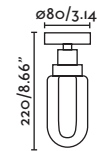

NEW **BRUME**
— Àlex & Manel Llusca

CEILING

● **40078** bronze/bronce
LED 3W 2700K 200lm CRI>80 Driver ✓
Body Metal
Diff Glass/Cristal
IP44 □ 100- 50/
240V 60HZ 2.6 MT