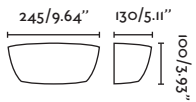

CHERAS

○ 63175 white/blanco

R7s JP78mm MAX 8W LED [17488]

Body Plaster/Yeso