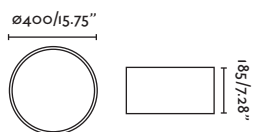

3000K | 1313lm   4000K | 1274lm   6000K | 1234lm

3 INTENSITIES

P.104
SUSPENDED