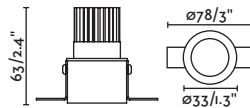

FOX ORIENTABLE NEW

● **02101301** white/blanco
LED COB 3-5W **2700K** 200-500lm CRI>80
Driver **×**
[350 mA **98310103**]
[TRIAC 500 mA 98310310]
Body Aluminium/Aluminio