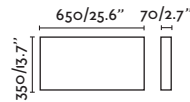

SILK

● **62957** white/blanco

LED SMD 30W 3000K 2400lm CRI>80
Driver ✓

Body Metal
Diff Acrylic textile/Téxtil acrílico

JANET

● **65137** white+gold/blanco+oro

E27 MAX 15W LED ⊗ [17462]

Body Metal

SILK

● **62958** white/blanco

LED SMD 50W 3000K 4000lm CRI>80
Driver ✓

Body Metal
Diff Acrylic textile/Téxtil acrílico

POTE

● **63124** white/blanco

● **63125** black/negro

E27 MAX 15W LED ⊗ [17463]

Body Aluminium/Aluminio

SILK

● **62959** white/blanco

LED SMD 60W 3000K 4800lm CRI>80
Driver ✓

Body Metal
Diff Acrylic textile/Téxtil acrílico