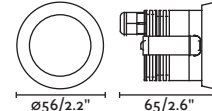

AIM

● **02100401** white/blanco
LED COB 3W **3000K** 256lm CRI>80 350mA
Driver **×** [98310110]
Body Metal
Diff Transparent Glass/Cristal Transparente