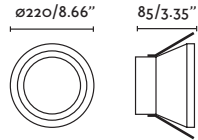

LUAN

● 42931 white/blanco

LED SMD 40W 3000K 3200lm CRI>80 Driver ✓

Body Metal
Diff Opal PMMA/PMMA Opal

IP44 100- 50/ 240V 60HZ ⚡