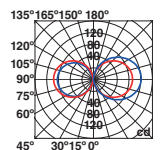

P.280
POLE

GROP

● **75601** dark grey/gris oscuro

LED SMD 18W 3000K 870lm CRI>80 Driver ✓

Body Die Cast Aluminium/Aluminio Inyectado
Diff Opal Polycarbonate/Policarbonato Opal

IP54  100- 50/
240V 60HZ 

NANDA