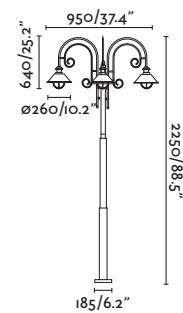

NÁUTICA

● **71118** rust brown/marrón óxido

3 E27 MAX 15W LED ⊗ [17463]

Body Metal
Diff Bubble Glass/Cristal Burbuja