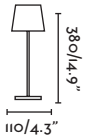

TOC

- 70775 white/blanco
- 70776 black/negro
- 70777 grey/gris
- 70778 yellow/amarillo

LED SMD 2W 3000K 150lm

Body Aluminium/Aluminio
Diff Polycarbonate/Policarbonato

9H WORKTIME 5H CHARGE BATTERY ✓ USB WIRE ✓

P.289
WALL

LOUD

- 70493 white+orange/blanco+naranja

LED SMD 1W 3000K max 55lm CRI>80 Driver ✓

Body PVC

BATTERY ✓ USB WIRE ✓

ARGUS NEW

- 70784 dark grey/gris oscuro

LED SMD 2W 3000K 220lm CRI>80 Driver ✓

Body Aluminium/Aluminio
Diff Opal PMMA/PMMA Opal

9H WORKTIME 5H CHARGE BATTERY ✓

USB CHARGER ✓

KERALA

- 74454 dark grey/gris oscuro

LED SMD 5W 3000K 400lm CRI>80 Driver ✓

Body Aluminium/Aluminio
Diff Glass/Cristal

6H WORKTIME 6/8H CHARGE BATTERY ✓ USB WIRE ✓