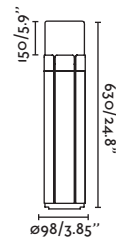

E27 MAX 15W LED ⊗ [17463]

Body Aluminium/Aluminio
Diff Opal Polycarbonate/Policarbonato Opal

TRAM — Estudi Ribaudí

● 75531 dark grey/gris oscuro

E27 MAX 15W LED ⊗ [17463]

Body Aluminium/Aluminio
Diff Opal Polycarbonate/Policarbonato Opal