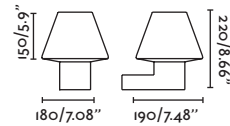

P.319
SUSPENDED