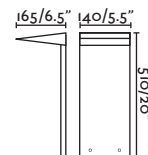

SOLEIL NEW

● **70785** dark grey/gris oscuro

LED SMD 2W 3000K 140lm CRI>80 Driver ✓

Body Aluminium/Aluminio
Diff PMMA

SOLAR IP54 III 3H WORKTIME 7H CHARGE IK10