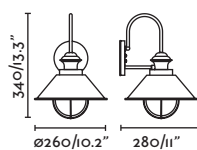

ESTORIL

● **71140** rust brown/marrón óxido

E27 MAX 15W LED ⊗ [17463]

Body Metal
Diff Bubble Glass/Cristal Burbuja

ESTORIL

● **71141** rust brown/marrón óxido

E27 MAX 15W LED ⊗ [17463]

Body Metal
Diff Bubble Glass/Cristal Burbuja

WALLY

● **74261** rust brown/marrón óxido

E27 MAX 13W LED ✓

Body Metal
Diff Transparent Glass/Cristal Transparente

NÁUTICA

● **71107** brown+copper/marrón+cobre

● **71110** rust brown/marrón óxido

E27 MAX 15W LED ⊗ [17463]

Body Metal
Diff Bubble Glass/Cristal Burbuja

NÁUTICA

● **71128** rust brown/marrón óxido

E27 MAX 15W LED ⊗ [17463]

Body Metal
Diff Bubble Glass/Cristal Burbuja

NÁUTICA

● **71129** rust brown/marrón óxido

E27 MAX 15W LED ⊗ [17463]

Body Metal
Diff Bubble Glass/Cristal Burbuja