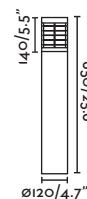

MUGA

● **75604** dark grey/gris oscuro

LED SMD 9W 3000K 810lm CRI>80 Driver ✓

Body Die Cast Aluminium/Aluminio Inyectado
Diff Opal Polycarbonate/Policarbonato Opal

IP65 100- 50/
240V 60HZ

MUGA

● **75603** dark grey/gris oscuro

LED SMD 9W 3000K 810lm CRI>80 Driver ✓

Body Die Cast Aluminium/Aluminio Inyectado
Diff Opal Polycarbonate/Policarbonato Opal

IP65 100- 50/
240V 60HZ

GIZA

● **70767** dark grey/gris oscuro

LED COB 15W 3000K 500lm CRI>80 Driver ✓

Body Die Cast Aluminium/Aluminio Inyectado
Diff Trans. Polycarbonate/Policarbonato Trans.

IP54 100- 50/
240V 60HZ

GIZA

● **70768** dark grey/gris oscuro

LED COB 15W 3000K 500lm CRI>80 Driver ✓

Body Die Cast Aluminium/Aluminio Inyectado
Diff Trans. Polycarbonate/Policarbonato Trans.

IP54 100- 50/
240V 60HZ

P.286
WALL