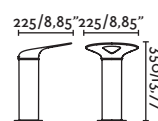

● 71224 dark grey/gris oscuro

LED COB 18W 3000K II 20lm CRI>80
Driver ✓

Body Aluminium/Aluminio
Diff Polycarbonate/Polycarbonato

IP65 IK08 100- 50/
240V 60HZ

P.285
WALL