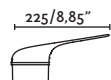

○ 71222 white/blanco

● 71223 dark grey/gris oscuro

LED 18W 3000K II 20lm CRI>80 Driver ✓

Body Aluminium/Aluminio

Diff Polycarbonate/Polycarbonato

IP65 IK08 100-240V 50/60HZ

P.251
BOLLARDS