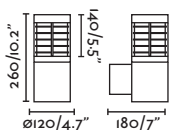

SHELBY — Conillas

● **75536** dark grey/gris oscuro

LED SMD 10W 3000K 600lm CRI>80 Driver ✓

Body Die Cast Aluminium/Aluminio Inyectado
Diff Polycarbonate/Polycarbonato

IP44 100- 50/
240V 60HZ

P.255
BOLLARD

GIZA

● **70766** dark grey/gris oscuro

LED COB 15W 3000K 500lm CRI>80 Driver ✓

Body Die Cast Aluminium/Aluminio Inyectado
Diff Polycarbonate/Polycarbonato

IP54 100- 50/
240V 60HZ

P.259
BOLLARD

TRAM — Estudi Ribaudí

● **75529** dark grey/gris oscuro

○ **75533** white/blanco

E27 MAX 15W LED ✕ [17463]

Body Die Cast Aluminium/Aluminio Inyectado
Diff Opal Polycarbonate/Polycarbonato Opal

IP44

P.254
BOLLARD

ROY

● **72350** dark grey/gris oscuro

E27 MAX 15W LED ✕ [17462]

Body Die Cast Aluminium/Aluminio Inyectado
Diff Opal Polycarbonate/Polycarbonato Opal

IP44

P.267
BOLLARD