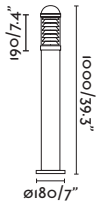

WILMA

● **75003** dark grey/gris oscuro

E27 MAX 15W LED [17463]

Body Die Cast Aluminium/Aluminio Inyectado
Diff Polycarbonate/Polycarbonato

ARISTO

● **73196** black/negro

G24d-3 26W ✗
Magnetic Gear ✓

Body Die Cast Aluminium/Aluminio Inyectado
Diff Polycarbonate/Polycarbonato