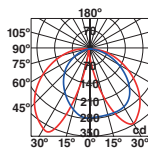

● **71286** dark grey/gris oscuro

LED SMD I0W 3000K 350lm CRI>80 Driver ✓

Body Aluminium/Aluminio
Diff Opal Polycarbonate/Policarbonato Opal

IP65 100- 50/
240V 60HZ

● **71287** dark grey/gris oscuro

LED SMD I0W 3000K 350lm CRI>80 Driver ✓

Body Aluminium/Aluminio
Diff Opal Polycarbonate/Policarbonato Opal

IP65 100- 50/
240V 60HZ