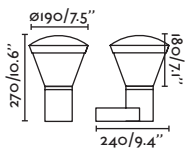

SHELBY — Conillas

● **75536** dark grey/gris oscuro

LED SMD 10W 3000K 600lm CRI>80 Driver ✓

Body Die Cast Aluminium/Aluminio Inyectado
Diff Polycarbonate/Polycarbonato

IP44 100- 50/
240V 60HZ