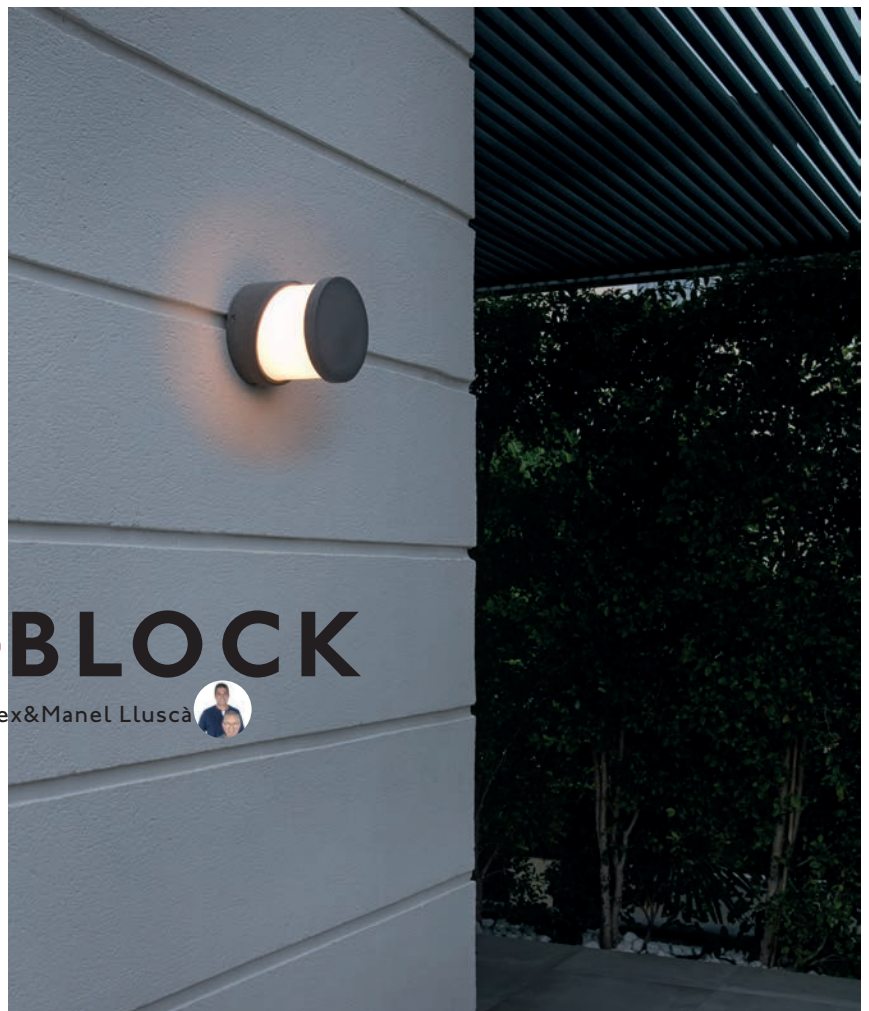

NEW **BLOCK**

— Àlex&Manel Llusà

P.250
BOLLARDS