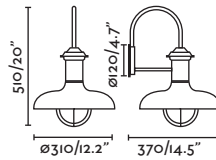

NÁUTICA

● **71107** brown+copper/marrón+cobre

● **71110** rust brown/marrón óxido

E27 MAX 15W LED ⊗ [17463]

Body Metal
Diff Bubble Glass/Cristal Burbuja