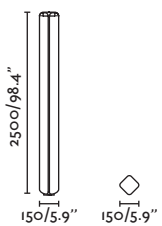

BU-OH! — Estudi Ribaudí

● **71209** dark grey/gris oscuro

LED 4xSMD 10W 3000K 2700lm CRI>80
Driver ✓

Body Die Cast Aluminium/Aluminio Inyectado
Diff Opal PMMA/PMMA Opal

IP65 100- 50/
240V 60HZ