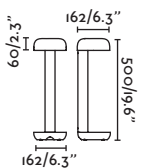

GROW — Estudi Ribaudí

● **71206** dark grey/gris oscuro

LED SMD 9W 3000K 720lm CRI>80 Driver ✓

Body Die Cast Aluminium/Aluminio Inyectado
Diff Polycarbonate/Policarbonato