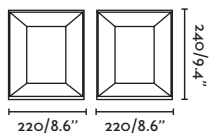

NALA

● **70772** dark grey/gris oscuro

E27 MAX 15W LED ⊗ [17463]

Body Die Cast Aluminium/Aluminio Inyectado
Diff Transparent Glass/Cristal Transparente

IP54 ⚡ ●