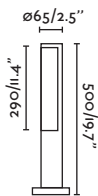

BERET

● **75522** dark grey/gris oscuro

LED SMD 8W 4000K 350lm CRI>80 Driver ✓

Body Aluminium/Aluminio
Diff Opal PMMA/PMMA Opal

IP54 220- 50/
240V 60HZ