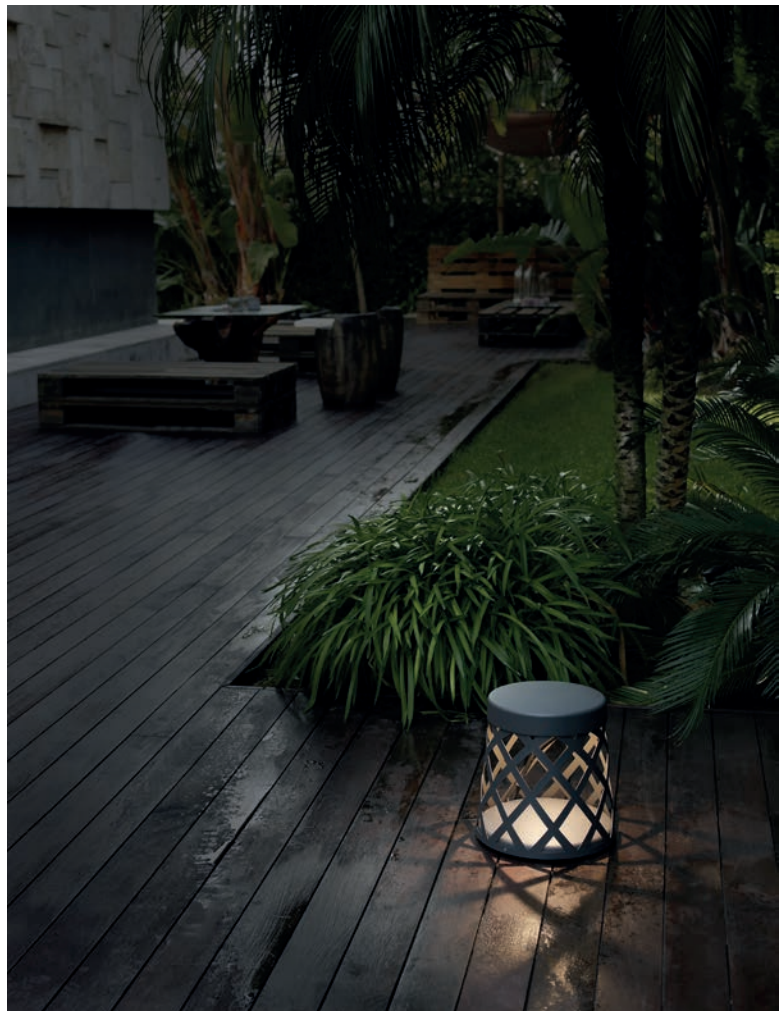

SHADOW— Àlex&Manel Llusçà

● 72311 dark grey/gris oscuro

LED SMD 10W 3000K 800lm CRI>80 Driver ✓

Body Die Cast Aluminium/Aluminio Inyectado
Diff Opal glass/Cristal Opal

IP65 100-240V 50/60HZ