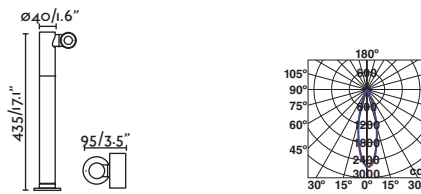

SPY-1 NEW

● 70782 dark grey/gris oscuro

LED COB 6W 3000K 500lm CRI>80

Driver ✓

Body Aluminium/Aluminio
Diff Glass/Cristal

IP65 220-240V 50HZ 30°

SPY-2 NEW

● 70783 dark grey/gris oscuro

LED COB 6W 3000K 500lm CRI>80

Driver ✓

Body Aluminium/Aluminio
Diff Glass/Cristal

IP65 220-240V 50Hz 30°

NOBORU NEW

● 70576 dark grey/gris oscuro

LED COB 16W 3000K 690lm CRI>80

Driver ✓

Body Aluminium/Aluminio
Diff Glass/Cristal

IP65 IK08 100-240V 50/60HZ 36°

SHADOW— Àlex&Manel Llusçà

● 72311 dark grey/gris oscuro

LED SMD 10W 3000K 800lm CRI>80 Driver ✓

Body Die Cast Aluminium/Aluminio Inyectado
Diff Opal glass/Cristal Opal

IP65 100-240V 50/60HZ