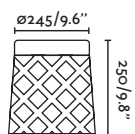

● 72311 dark grey/gris oscuro

LED SMD 10W 3000K 800lm CRI>80 Driver ✓

Body Die Cast Aluminium/Aluminio Inyectado
Diff Opal glass/Cristal Opal

IP65  100-240V 50/60HZ 

CHANDRA

● **72298** dark grey/gris oscuro