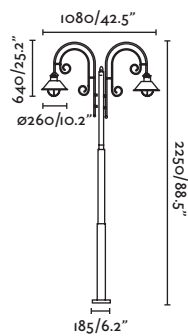

NÁUTICA

● **71117** rust brown/marrón óxido

2 E27 MAX 15W LED ⊗ [17463]

Body Metal
Diff Bubble Glass/Cristal Burbuja