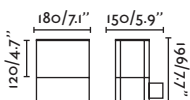

PLEC — Àlex&Manel Llusca

● **66208** old brown/marrón envejecido

● **66209** off white/blanco roto

LED SMD 15W 2700K 1200lm CRI>80 Driver ✓

Body Steel/Acero
Diff PVC