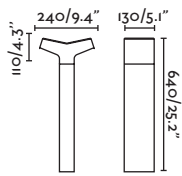

TAU — Àlex & Manel Llusçà

● **74446** dark grey/gris oscuro

E27 MAX 15W LED [17437]

Body Die Cast Aluminium/Aluminio Inyectado
Diff Opal Polycarbonate/Polycarbonato Opal

TAU — Àlex & Manel Llusçà

● **74448** dark grey/gris oscuro

E27 MAX 15W LED [17437]

Body Die Cast Aluminium/Aluminio Inyectado
Diff Opal Polycarbonate/Polycarbonato Opal