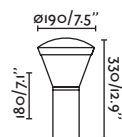

SHELBY — Conillas

● 75538 dark grey/gris oscuro

LED SMD 10W 3000K 600lm CRI>80 Driver ✓

Body Die Cast Aluminium/Aluminio Inyectado
Diff Polycarbonate/Polycarbonato

IP65 220- 50/
240V 60HZ

SHELBY — Conillas

● 75537 dark grey/gris oscuro

LED SMD 10W 3000K 600lm CRI>80 Driver ✓

Body Die Cast Aluminium/Aluminio Inyectado
Diff Polycarbonate/Polycarbonato

IP65 220- 50/
240V 60HZ