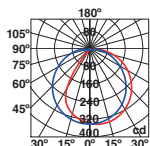

NEW LOTUS

— Estudi Ribaudí

● 71225 dark grey/gris oscuro

LED COB 18W 3000K II 20lm CRI>80 Driver ✓

Body Aluminium/Aluminio
Diff Polycarbonate/Polycarbonato

IP65 IK08 100- 50/
240V 60HZ

10 BOLLARDS