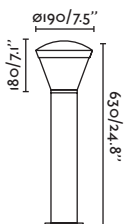

P.286
WALL

P.254
POLE

P.286
WALL

SHELBY — Conillas 

● 75538 dark grey/gris oscuro

LED SMD 10W 3000K 600lm CRI>80 Driver ✓

Body Die Cast Aluminium/Aluminio Inyectado
Diff Polycarbonate/Polycarbonato

IP65  220- 50/
240V 60HZ 