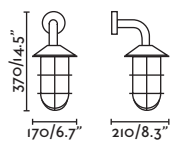

DADO

● **71606** rust brown/marrón óxido

E27 MAX 15W LED ✕ [17463]

Body Metal

Diff Glass/Cristal