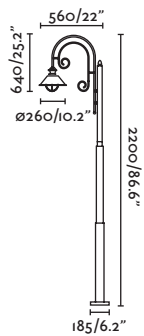

NÁUTICA

● **71116** rust brown/marrón óxido

E27 MAX 15W LED ⊗ [17463]

Body Metal
Diff Bubble Glass/Cristal Burbuja

NÁUTICA

● **71117** rust brown/marrón óxido

2 E27 MAX 15W LED ⊗ [17463]

Body Metal
Diff Bubble Glass/Cristal Burbuja

NÁUTICA

● **71118** rust brown/marrón óxido

3 E27 MAX 15W LED ⊗ [17463]

Body Metal
Diff Bubble Glass/Cristal Burbuja