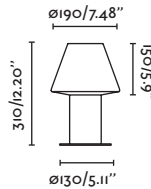

P.319
SUSPENDED

P.288
WALL

MISTU — Faro Team

● **74433+74428** dark grey/gris oscuro

E27 MAX 15W LED ☒ [17437]

Body Die Cast Aluminium/Aluminio Inyectado
Diff Opal PMMA/PMMA Opal

P.319
SUSPENDED

P.288
WALL