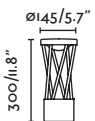

● **71286** dark grey/gris oscuro

LED SMD I0W 3000K 350lm CRI>80 Driver ✓

Body Aluminium/Aluminio
Diff Opal Polycarbonate/Policarbonato Opal

IP65 100- 50/
240V 60HZ

● **71287** dark grey/gris oscuro

LED SMD I0W 3000K 350lm CRI>80 Driver ✓

Body Aluminium/Aluminio
Diff Opal Polycarbonate/Policarbonato Opal

IP65 100- 50/
240V 60HZ