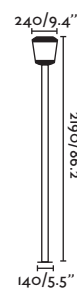

PLAZA NEW

● 75607 black/negro

LED SMD 24W 3000K 1120lm CRI>80 Driver ✓

Body Metal
Diff Glass/Cristal

IP54 IK08 100- 50/
240V 60HZ