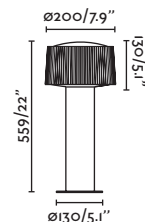

MUFFIN — Àlex & Manel Llusca

● **74434+74429** dark grey/gris oscuro

E27 MAX 15W LED ☒ [17437]

Body Die Cast Aluminium/Aluminio Inyectado
Diff Opal PMMA/PMMA Opal

P.278
POLE