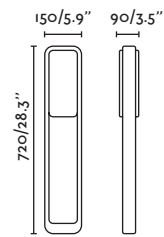

STICKER — Lucid

● **7554I** dark grey/gris oscuro

LED SMD I0W **3000K** 623lm CRI>80 Driver

Body Aluminium/Aluminio
Diff Opal PMMA/PMMA Opal

IP65 100- 50/
240V 60HZ