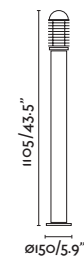

ARISTO

● **73196** black/negro

G24d-3 26W ✗
Magnetic Gear ✓

Body Die Cast Aluminium/Aluminio Inyectado
Diff Polycarbonate/Polycarbonato

VERNO

● **73450** black/negro

E27 MAX 15W LED ✗ [17463]

Body Die Cast Aluminium/Aluminio Inyectado
Diff Polycarbonate/Polycarbonato

VERNO

● **73440** black/negro

E27 MAX 15W LED ✗ [17463]

Body Die Cast Aluminium/Aluminio Inyectado
Diff Polycarbonate/Polycarbonato

VERNO

● **73460** black/negro

E27 MAX 15W LED ✗ [17463]

Body Die Cast Aluminium/Aluminio Inyectado
Diff Polycarbonate/Polycarbonato