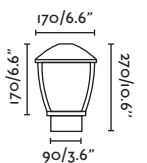

WILMA

● **74999** dark grey/gris oscuro

E27 MAX 15W LED [17463]

Body Die Cast Aluminium/Aluminio Inyectado
Diff Polycarbonate/Polycarbonato