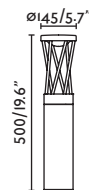

NEW TWIST

— Estudi Ribaudí

● **71286** dark grey/gris oscuro

LED SMD I0W 3000K 350lm CRI>80 Driver ✓

Body Aluminium/Aluminio
Diff Opal Polycarbonate/Policarbonato Opal

IP65 100- 50/
240V 60HZ

● **71287** dark grey/gris oscuro

LED SMD I0W 3000K 350lm CRI>80 Driver ✓

Body Aluminium/Aluminio
Diff Opal Polycarbonate/Policarbonato Opal

IP65 100- 50/
240V 60HZ

P.284
WALL