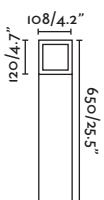

Body Die Cast Aluminium/Aluminio Inyectado
Diff Opal Polycarbonate/Policarbonato Opal

P.276
POLE

ONZE

● 70761 dark grey/gris oscuro

E27 MAX 15W LED ⊗ [17437]

Body Die Cast Aluminium/Aluminio Inyectado
Diff Opal Polycarbonate/Policarbonato Opal