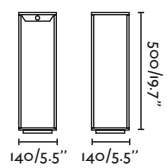

SAURA

● 70774 dark grey/gris oscuro

LED SMD 2W 3000K 150lm CRI>80 Driver ✓

Body Aluminium/Aluminio
Diff Polycarbonate/Polycarbonato

SOLAR IP54

2.5H WORKTIME
6/8H CHARGE LITHIUM BATTERY ✓