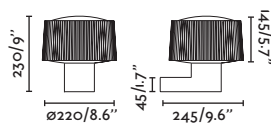

MUFFIN — Àlex&Manel Llusca

● **74432+74429** dark grey/gris oscuro

E27 MAX 15W LED ☒ [17437]

Body Die Cast Aluminium/Aluminio Inyectado
Diff Opal PMMA/PMMA Opal

P.263-278
BOLLARDS

P.319
SUSPENDED