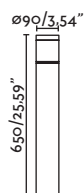

PLIM NEW

● **71299** dark grey/gris oscuro

LED SMD 10W 3000K 250lm CRI>80 Driver ✓

Body Aluminium/Aluminio
Diff Polycarbonate/Policarbonato

IP65 ⚡ 100-240V 50/60HZ IK10 ●

PLIM NEW

● **71300** dark grey/gris oscuro

LED SMD 10W 3000K 250lm CRI>80 Driver ✓

Body Aluminium/Aluminio
Diff Polycarbonate/Policarbonato

IP65 ⚡ 100-240V 50/60HZ IK10 ●

PLIM NEW

● **71301** dark grey/gris oscuro

LED SMD 10W 3000K 250lm CRI>80 Driver ✓

Body Aluminium/Aluminio
Diff Polycarbonate/Policarbonato

IP65 ⚡ 100-240V 50/60HZ IK10 ●

P.287
WALL