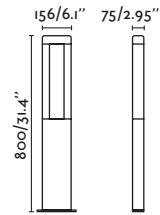

NANDA

● **71217** dark grey/gris oscuro

LED SMD 12.5W 3000K 500lm CRI>80 Driver ✓

Body Die Cast Aluminium/Aluminio Inyectado
Diff Polycarbonate/Polycarbonato

IP54 ⚡ 100- 50/
240V 60HZ