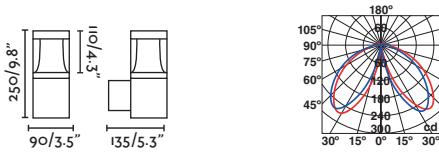

PLIM NEW

● **71295** dark grey/gris oscuro

LED SMD 10W 3000K 250lm CRI>80 Driver ✓

Body Aluminium/Aluminio
Diff Polycarbonate/Polycarbonato

IP65 ⚡ 100- 50/
240V 60HZ IK 10 ☀

PLIM NEW

● **71296** dark grey/gris oscuro

LED SMD 10W 3000K 250lm CRI>80 Driver ✓

Body Aluminium/Aluminio
Diff Polycarbonate/Polycarbonato

IP65 ⚡ 100- 50/
240V 60HZ ☀

PLIM NEW

● **71297** dark grey/gris oscuro

LED SMD 10W 3000K 250lm CRI>80 Driver ✓

Body Aluminium/Aluminio
Diff Polycarbonate/Polycarbonato

IP65 ⚡ 100- 50/
240V 60HZ IK 10 ☀

WALL

KERALA

● **74453** dark grey/gris oscuro

LED SMD 13W 3000K 600lm CRI>80 Driver ✓

Body Die Cast Aluminium/Aluminio Inyectado
Diff Glass/Cristal

IP54 ⚡ 100- 50/
240V 60HZ ☀

ONZE

● **70760** dark grey/gris oscuro

E27 MAX 15W LED ✕ [17437]

Body Die Cast Aluminium/Aluminio Inyectado
Diff Opal Polycarbonate/Polycarbonato Opal

IP54 ⚡ ☀

TARRACO

● **73260** grey/gris

E27 MAX 15W LED ✕ [17463]

Body Die Cast Aluminium/Aluminio Inyectado
Diff Opal Polycarbonate/Polycarbonato Opal

IP44 ⚡ ☀

287 OUTDOOR