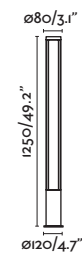

P.280
POLE

GROP

● **75601** dark grey/gris oscuro

LED SMD 18W 3000K 870lm CRI>80 Driver ✓

Body Die Cast Aluminium/Aluminio Inyectado
Diff Opal Polycarbonate/Policarbonato Opal

IP54  100- 50/
240V 60HZ 

NANDA