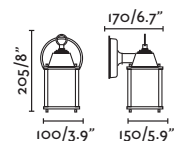

NEWPORT — Estudi Ribaudí

● **71152** green/verde

● **71153** bordeaux/burdeos

E27 MAX 15W LED ✕ [17463]

Body Metal

Diff Opal Glass/Cristal Opal

SOREN

● **71614** black negro

E27 PAR 30 MAX 15W LED ✕ [17403]

Body Metal

Diff Transparent ABS/ABS Transparente

HONEY NEW

● **73695** black/negro

E27 MAX 15W LED ✕ [17433]

Body Metal

Diff Glass/Cristal

DADO

● **71606** rust brown/marrón óxido

E27 MAX 15W LED ✕ [17463]

Body Metal

Diff Glass/Cristal

P.321
SUSPENDED