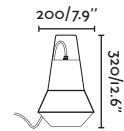

CAT — Nahrang

● 71562 black/negro

○ 71563 white/blanco

● 71564 red/rojo

E27 MAX 15W LED [17463]

Body Aluminium/Aluminio
Diff PEMD/PEMD

IP54 5 MT