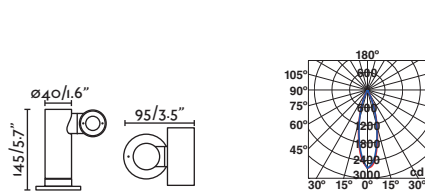

SPY-1 NEW

● 70782 dark grey/gris oscuro

LED COB 6W 3000K 500lm CRI>80

Driver ✓

Body Aluminium/Aluminio
Diff Glass/Cristal

IP65 220-240V 50HZ 30°

SPY-2 NEW

● 70783 dark grey/gris oscuro

LED COB 6W 3000K 500lm CRI>80

Driver ✓

Body Aluminium/Aluminio
Diff Glass/Cristal

IP65 220-240V 50Hz 30°

NOBORU NEW

● 70576 dark grey/gris oscuro

LED COB 16W 3000K 690lm CRI>80

Driver ✓

Body Aluminium/Aluminio
Diff Glass/Cristal

IP65 IK08 100-240V 50/60HZ 36°

SHADOW— Àlex&Manel Llusçà

● 72311 dark grey/gris oscuro

LED SMD 10W 3000K 800lm CRI>80 Driver ✓

Body Die Cast Aluminium/Aluminio Inyectado
Diff Opal glass/Cristal Opal

IP65 100-240V 50/60HZ