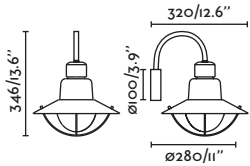

Body Metal

Diff Opal Glass/Cristal Opal

SOREN

● **71614** black negro

E27 PAR 30 MAX 15W LED ✕ [17403]

Body Metal

Diff Transparent ABS/ABS Transparente

HONEY NEW