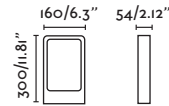

DAS

● **75519** dark grey/gris oscuro

LED COB 8W 3000K 480lm CRI>80 Driver ✓

Body Die Cast Aluminium/Aluminio Inyectado
Diff Transparent Glass/Cristal Transparente