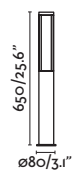

LOGAR

● **75605** dark grey/gris oscuro

LED SMD 12W 3000K 580lm CRI>80 Driver ✓

Body Aluminium/Aluminio
Diff Opal PMMA/PMMA Opal

IP54 ⚡ 100- 50/
240V 60HZ