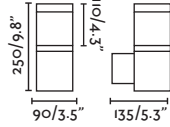

PLIM NEW

● **71295** dark grey/gris oscuro

LED SMD 10W 3000K 250lm CRI>80 Driver ✓

Body Aluminium/Aluminio
Diff Polycarbonate/Polycarbonato

IP65 ⚡ 100- 50/
240V 60HZ IK 10 ☀

PLIM NEW

● **71296** dark grey/gris oscuro

LED SMD 10W 3000K 250lm CRI>80 Driver ✓

Body Aluminium/Aluminio
Diff Polycarbonate/Polycarbonato

IP65 ⚡ 100- 50/
240V 60HZ ☀

PLIM NEW

● **71297** dark grey/gris oscuro

LED SMD 10W 3000K 250lm CRI>80 Driver ✓

Body Aluminium/Aluminio
Diff Polycarbonate/Polycarbonato

IP65 ⚡ 100- 50/
240V 60HZ IK 10 ☀

WALL

KERALA

● **74453** dark grey/gris oscuro

LED SMD 13W 3000K 600lm CRI>80 Driver ✓

Body Die Cast Aluminium/Aluminio Inyectado
Diff Glass/Cristal

IP54 ⚡ 100- 50/
240V 60HZ ☀

ONZE

● **70760** dark grey/gris oscuro

E27 MAX 15W LED ✕ [17437]

Body Die Cast Aluminium/Aluminio Inyectado
Diff Opal Polycarbonate/Polycarbonato Opal

IP54 ⚡ ☀

TARRACO

● **73260** grey/gris

E27 MAX 15W LED ✕ [17463]

Body Die Cast Aluminium/Aluminio Inyectado
Diff Opal Polycarbonate/Polycarbonato Opal

IP44 ⚡ ☀

287 OUTDOOR