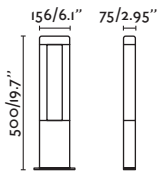

NANDA

● **71216** dark grey/gris oscuro

LED SMD 12.5W 3000K 500lm CRI>80 Driver ✓

Body Die Cast Aluminium/Aluminio Inyectado
Diff Polycarbonate/Polycarbonato

IP54 ⚡ 100- 50/
240V 60HZ