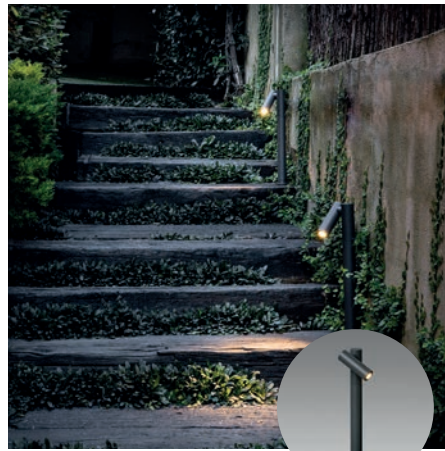

Driver ✓

Body Aluminium/Aluminio
Diff Glass/Cristal

IP65  220-240V 50HZ 30°

SPY-2 NEW

● 70783 dark grey/gris oscuro

LED COB 6W 3000K 500lm CRI>80

Driver ✓

Body Aluminium/Aluminio
Diff Glass/Cristal