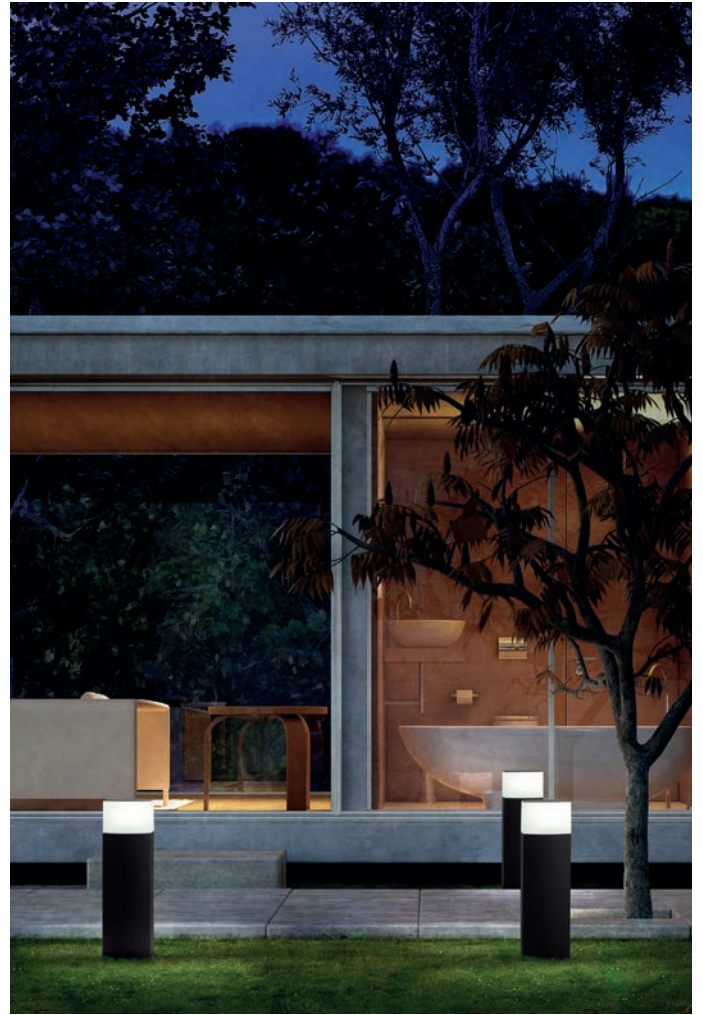

SHELBY — Conillas 

● 75537 dark grey/gris oscuro

LED SMD 10W 3000K 600lm CRI>80 Driver ✓

Body Die Cast Aluminium/Aluminio Inyectado
Diff Polycarbonate/Polycarbonato

IP65  220- 50/
240V 60HZ 

DATNA—Àlex & Manel Llusca 