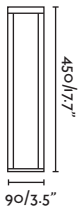

KLAMP — Àlex & Manel Llusca

● **74411** dark grey/gris oscuro

E27 MAX 15W LED ⊗ [I7463]

Body Die Cast Aluminium/Aluminio Inyectado
Diff Opal Glass/Cristal Opal