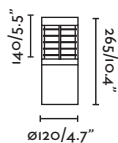

MUGA

● **75604** dark grey/gris oscuro

LED SMD 9W 3000K 810lm CRI>80 Driver ✓

Body Die Cast Aluminium/Aluminio Inyectado
Diff Opal Polycarbonate/Policarbonato Opal

IP65 100- 50/
240V 60HZ

MUGA

● **75603** dark grey/gris oscuro

LED SMD 9W 3000K 810lm CRI>80 Driver ✓

Body Die Cast Aluminium/Aluminio Inyectado
Diff Opal Polycarbonate/Policarbonato Opal

IP65 100- 50/
240V 60HZ

GIZA

● **70767** dark grey/gris oscuro

LED COB 15W 3000K 500lm CRI>80 Driver ✓

Body Die Cast Aluminium/Aluminio Inyectado
Diff Trans. Polycarbonate/Policarbonato Trans.

IP54 100- 50/
240V 60HZ

GIZA

● **70768** dark grey/gris oscuro

LED COB 15W 3000K 500lm CRI>80 Driver ✓

Body Die Cast Aluminium/Aluminio Inyectado
Diff Trans. Polycarbonate/Policarbonato Trans.

IP54 100- 50/
240V 60HZ

P.286
WALL