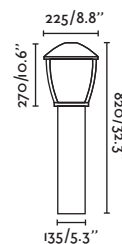

WILMA

● **75001** dark grey/gris oscuro

E27 MAX 15W LED [17463]

Body Die Cast Aluminium/Aluminio Inyectado
Diff Polycarbonate/Polycarbonato

P.319
SUSPENDED

P.289
WALL

WILMA

● **74997** dark grey/gris oscuro

E27 MAX 15W LED [17463]

Body Die Cast Aluminium/Aluminio Inyectado
Diff Polycarbonate/Polycarbonato

WILMA

● **74999** dark grey/gris oscuro

E27 MAX 15W LED [17463]

Body Die Cast Aluminium/Aluminio Inyectado
Diff Polycarbonate/Polycarbonato

WILMA

● **75003** dark grey/gris oscuro

E27 MAX 15W LED [17463]

Body Die Cast Aluminium/Aluminio Inyectado
Diff Polycarbonate/Polycarbonato