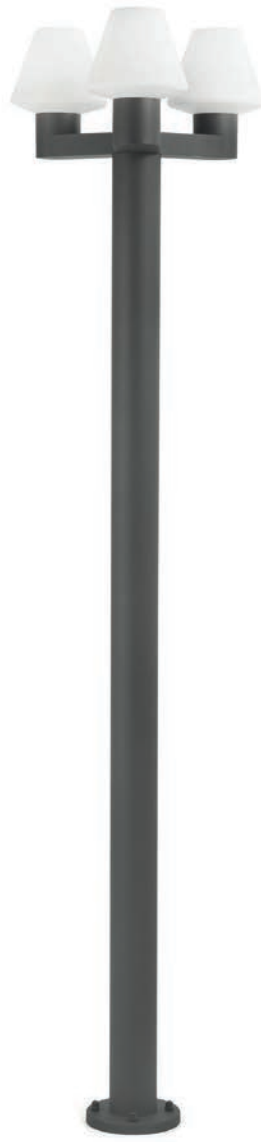

MISTU — Faro Team

74436+74428³ ● dark grey/gris oscuro

3 E27 MAX 15W LED ☒ [17437]

Body Die Cast Aluminium/Aluminio Inyectado
Diff Opal PMMA/PMMA Opal