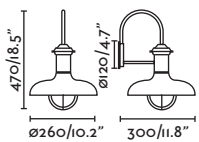

ESTORIL

● **71140** rust brown/marrón óxido

E27 MAX 15W LED ⊗ [17463]

Body Metal
Diff Bubble Glass/Cristal Burbuja

ESTORIL

● **71141** rust brown/marrón óxido

E27 MAX 15W LED ⊗ [17463]

Body Metal
Diff Bubble Glass/Cristal Burbuja

WALLY

● **74261** rust brown/marrón óxido

E27 MAX 13W LED ✓

Body Metal
Diff Transparent Glass/Cristal Transparente

NÁUTICA

● **71107** brown+copper/marrón+cobre

● **71110** rust brown/marrón óxido

E27 MAX 15W LED ⊗ [17463]

Body Metal
Diff Bubble Glass/Cristal Burbuja

NÁUTICA

● **71128** rust brown/marrón óxido

E27 MAX 15W LED ⊗ [17463]

Body Metal
Diff Bubble Glass/Cristal Burbuja

NÁUTICA

● **71129** rust brown/marrón óxido

E27 MAX 15W LED ⊗ [17463]

Body Metal
Diff Bubble Glass/Cristal Burbuja