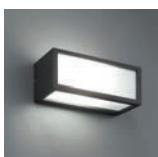

LED

LED IP65

LED

LED

LED

LED

NEW LED IP65

LED

LED

LED IP65

NEW LED

NEW LED IP65

IP65

LED

NEW LED IP65

LED

LED

LED

NEW LED IP65

LED

LED

LED

LED IP65

LED

LED

LED IP65

NEW LED IP65

LED

NEW LED IP65

NEW

LED

TEJO 309

LED IP65

LED IP65

NEW LED IP65

LED IP65

LED

NEW LED IP65