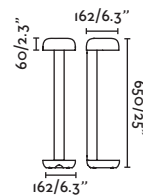

GROW — Estudi Ribaudí

● **71207** dark grey/gris oscuro

LED SMD 9W 3000K 720lm CRI>80 Driver ✓

Body Die Cast Aluminium/Aluminio Inyectado
Diff Polycarbonate/Policarbonato