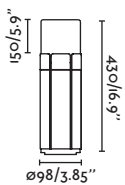

TRAM — Estudi Ribaudí

● 75530 dark grey/gris oscuro

E27 MAX 15W LED ⊗ [17463]

Body Aluminium/Aluminio
Diff Opal Polycarbonate/Policarbonato Opal