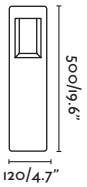

NAYA

● **71199** dark grey/gris oscuro

LED SMD 8W 3000K 180lm CRI>80 Driver ✓

Body Aluminium/Aluminio
Diff Opal Polycarbonate/Policarbonato Opal

IP54 100- 50/
240V 60HZ 120°