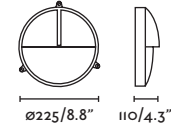

TIMON

● 70996 brass/latón

E27 MAX 15W LED ☒ [17463]

Body Brass/Latón
Diff Striped Glass/Cristal Rallado