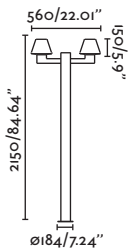

MISTU — Faro Team

74436+74428³ ● dark grey/gris oscuro

3 E27 MAX 15W LED ☒ [17437]

Body Die Cast Aluminium/Aluminio Inyectado
Diff Opal PMMA/PMMA Opal