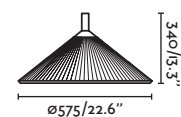

HUE — Nahtrang

71566 grey+white/gris+blanco

E27 MAX 15W LED [17463]

Body Die Cast Aluminium/Aluminio Inyectado
Diff Opal PEMD/PEMD Opal

IP65 3 MT