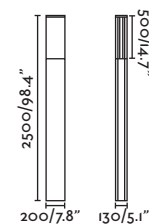

DATNA — Àlex & Manel Llusca

● **74444E** dark grey/gris oscuro

LED SMD 36W 3000K 2700lm CRI85 Driver ✓

● **74444** dark grey/gris oscuro

2G II 55W ✗

Body Die Cast Aluminium/Aluminio Inyectado
Diff Opal Polycarbonate/Policarbonato Opal

IP65 220- 50/
240V 60HZ