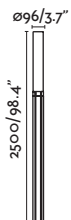

TRAM — Estudi Ribaudí

● **75532** dark grey/gris oscuro

LED SMD 36W 3000K 2700lm CRI>80 Driver ✓

Body Aluminium/Aluminio
Diff Opal Polycarbonate/Policarbonato Opal

IP65 100- 50/
240V 60HZ