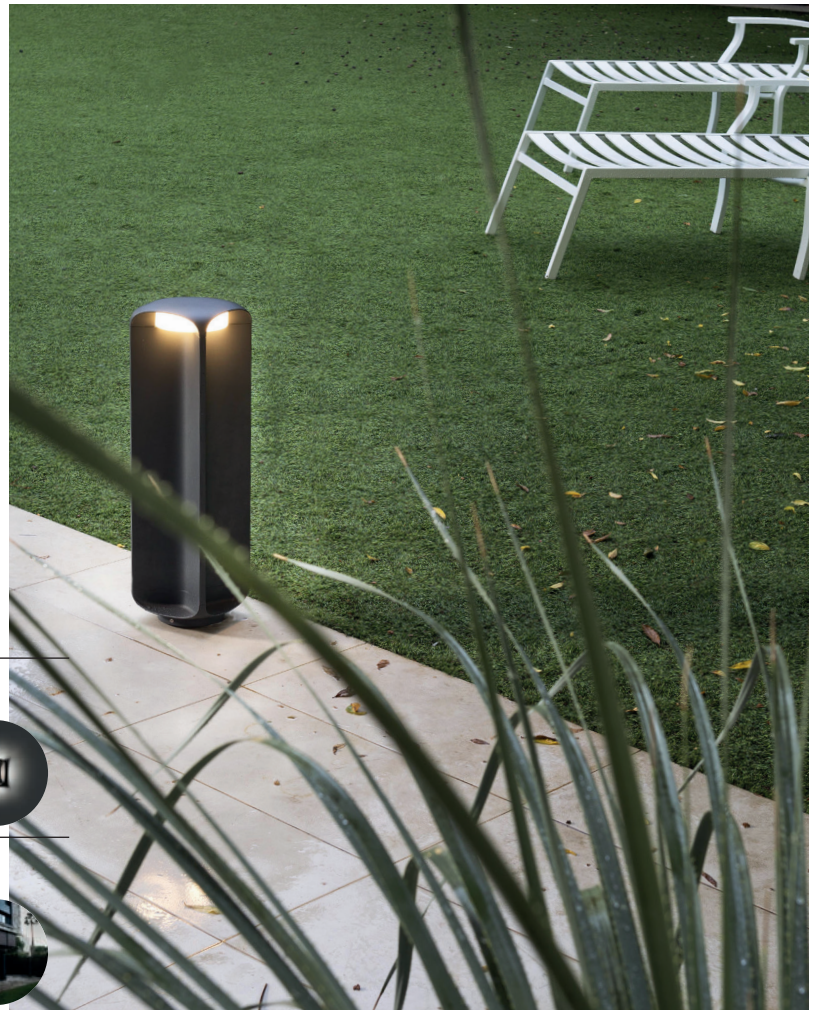

Body Die Cast Aluminium/Aluminio Inyectado
Diff Opal Polycarbonate/Polycarbonato Opal

IP65  100- 50/
240V 60HZ 

P.294
WALL

P.277
POLE

NAYA

● **71199** dark grey/gris oscuro

LED SMD 8W 3000K 180lm CRI>80 Driver ✓