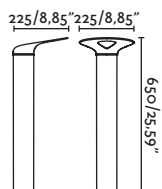

NEW LOTUS

— Estudi Ribaudí

● 71225 dark grey/gris oscuro

LED COB 18W 3000K II 20lm CRI>80 Driver ✓

Body Aluminium/Aluminio
Diff Polycarbonate/Polycarbonato

IP65 IK08 100- 50/
240V 60HZ

10 BOLLARDS