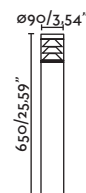

PLIM NEW

● **71299** dark grey/gris oscuro

LED SMD 10W 3000K 250lm CRI>80 Driver ✓

Body Aluminium/Aluminio
Diff Polycarbonate/Policarbonato

IP65 ⚡ 100-240V 50/60HZ IK10 ●

PLIM NEW

● **71300** dark grey/gris oscuro

LED SMD 10W 3000K 250lm CRI>80 Driver ✓

Body Aluminium/Aluminio
Diff Polycarbonate/Policarbonato

IP65 ⚡ 100-240V 50/60HZ IK10 ●

PLIM NEW

● **71301** dark grey/gris oscuro

LED SMD 10W 3000K 250lm CRI>80 Driver ✓

Body Aluminium/Aluminio
Diff Polycarbonate/Policarbonato

IP65 ⚡ 100-240V 50/60HZ IK10 ●

P.287
WALL