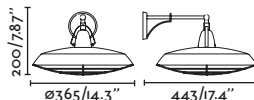

PLEC — Àlex&Manel Llusca

● **66208** old brown/marrón envejecido

● **66209** off white/blanco roto

LED SMD 15W 2700K 1200lm CRI>80 Driver ✓

Body Steel/Acero
Diff PVC

P.256
BOLLARD

P.320
SUSPENDED

ESTORIL