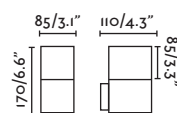

E27 MAX 15W LED ✕ [17463]

Body Die Cast Aluminium/Aluminio Inyectado
Diff Opal Polycarbonate/Polycarbonato Opal

IP44 ⚡ ☀

P.247
PORTABLE

P.267
BOLLARD

P.267
BOLLARD

287 OUTDOOR

MOON — Faro Team 