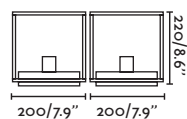

SURAT

● **72310** dark grey/gris oscuro

E27 MAX 15W LED ⊗ [17463]

Body Die Cast Aluminium/Aluminio Inyectado
Diff Striped Glass/Cristal Rallado

IP54 ⚡ ●