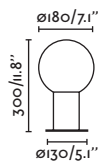

MOON — Faro Team

● **74434+74437** dark grey/gris oscuro

E27 MAX 15W LED [17437]

Body Die Cast Aluminium/Aluminio Inyectado
Diff Opal PMMA/PMMA Opal