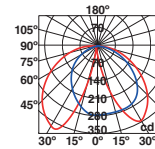

NEW **TWIST**

— Estudi Ribaudí

● **71285** dark grey/gris oscuro

LED 10W 3000K 350lm CRI>80 Driver ✓

Body Aluminium/Aluminio
Diff Opal Polycarbonate/Policarbonato Opal

IP65 100- 50/
240V 60HZ

P.252
BOLLARDS

● **74139** grey/gris

E27 MAX 15W LED [17463]

Body Concrete/Cemento
Diff Opal Polycarbonate/Policarbonato Opal

IP65 IK 10 **SEA SIDE SUITABLE**

NEW **BLOCK**

— Àlex&Manel Llusà

P.250
BOLLARDS