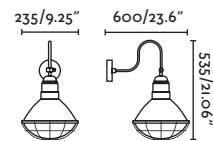

P.321
SUSPENDED