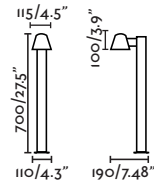

CHANDRA

● **72298** dark grey/gris oscuro

LED COB 7W 3000K I95lm CRI>80 Driver ✓

Body Aluminium/Aluminio
Diff Tempered Glass/Cristal Templado

GINA

● **71352** dark grey/gris oscuro

GU10 MAX 8W LED ⊗ [I7324]

Body Die Cast Aluminium/Aluminio Inyectado
Diff Transparent Glass/Cristal Transparente

KLAMP — Àlex & Manel Llusca

● **74411** dark grey/gris oscuro

E27 MAX 15W LED ⊗ [I7463]

Body Die Cast Aluminium/Aluminio Inyectado
Diff Opal Glass/Cristal Opal