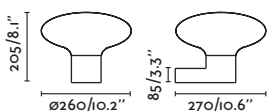

P.319
SUSPENDED