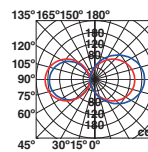

GROP

● 75602 dark grey/gris oscuro

LED SMD 27W 3000K 1300lm CRI>80
Driver ✓

Body Die Cast Aluminium/Aluminio Inyectado
Diff Opal Polycarbonate/Polycarbonato Opal

IP54 100- 50/
240V 60HZ