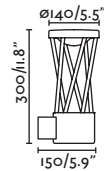

IP65  100- 50/
240V 60HZ 

P.252
BOLLARDS

● **74139** grey/gris

E27 MAX 15W LED  [17463]

Body Concrete/Cemento
Diff Opal Polycarbonate/Policarbonato Opal

IP65  IK 10 **SEA SIDE SUITABLE** 

NEW **BLOCK**

— Àlex&Manel Llusà 