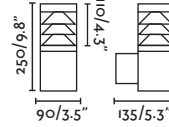

PLIM NEW

● **71295** dark grey/gris oscuro

LED SMD 10W 3000K 250lm CRI>80 Driver ✓

Body Aluminium/Aluminio
Diff Polycarbonate/Polycarbonato

IP65 ⚡ 100- 50/
240V 60HZ IK 10 ☀

PLIM NEW

● **71296** dark grey/gris oscuro

LED SMD 10W 3000K 250lm CRI>80 Driver ✓

Body Aluminium/Aluminio
Diff Polycarbonate/Polycarbonato

IP65 ⚡ 100- 50/
240V 60HZ ☀

PLIM NEW

● **71297** dark grey/gris oscuro

LED SMD 10W 3000K 250lm CRI>80 Driver ✓

Body Aluminium/Aluminio
Diff Polycarbonate/Polycarbonato

IP65 ⚡ 100- 50/
240V 60HZ IK 10 ☀

WALL

KERALA

● **74453** dark grey/gris oscuro

LED SMD 13W 3000K 600lm CRI>80 Driver ✓

Body Die Cast Aluminium/Aluminio Inyectado
Diff Glass/Cristal

IP54 ⚡ 100- 50/
240V 60HZ ☀

ONZE

● **70760** dark grey/gris oscuro

E27 MAX 15W LED ✕ [17437]

Body Die Cast Aluminium/Aluminio Inyectado
Diff Opal Polycarbonate/Polycarbonato Opal

IP54 ⚡ ☀

TARRACO

● **73260** grey/gris

E27 MAX 15W LED ✕ [17463]

Body Die Cast Aluminium/Aluminio Inyectado
Diff Opal Polycarbonate/Polycarbonato Opal

IP44 ⚡ ☀

287 OUTDOOR