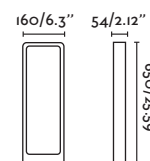

DAS

● **75520** dark grey/gris oscuro

LED COB 8W 3000K 480lm CRI>80 Driver ✓

Body Die Cast Aluminium/Aluminio Inyectado
Diff Transparent Glass/Cristal Transparente