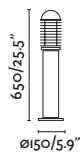

VERNO

● **73450** black/negro

E27 MAX 15W LED ✗ [17463]

Body Die Cast Aluminium/Aluminio Inyectado
Diff Polycarbonate/Polycarbonato

VERNO

● **73440** black/negro

E27 MAX 15W LED ✗ [17463]

Body Die Cast Aluminium/Aluminio Inyectado
Diff Polycarbonate/Polycarbonato