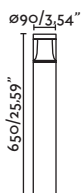

PLIM NEW

● **71299** dark grey/gris oscuro

LED SMD 10W 3000K 250lm CRI>80 Driver ✓

Body Aluminium/Aluminio
Diff Polycarbonate/Policarbonato

IP65 ⚡ 100-240V 50/60HZ IK10 ●

PLIM NEW

● **71300** dark grey/gris oscuro

LED SMD 10W 3000K 250lm CRI>80 Driver ✓

Body Aluminium/Aluminio
Diff Polycarbonate/Policarbonato

IP65 ⚡ 100-240V 50/60HZ IK10 ●

PLIM NEW

● **71301** dark grey/gris oscuro

LED SMD 10W 3000K 250lm CRI>80 Driver ✓

Body Aluminium/Aluminio
Diff Polycarbonate/Policarbonato

IP65 ⚡ 100-240V 50/60HZ IK10 ●

P.287
WALL