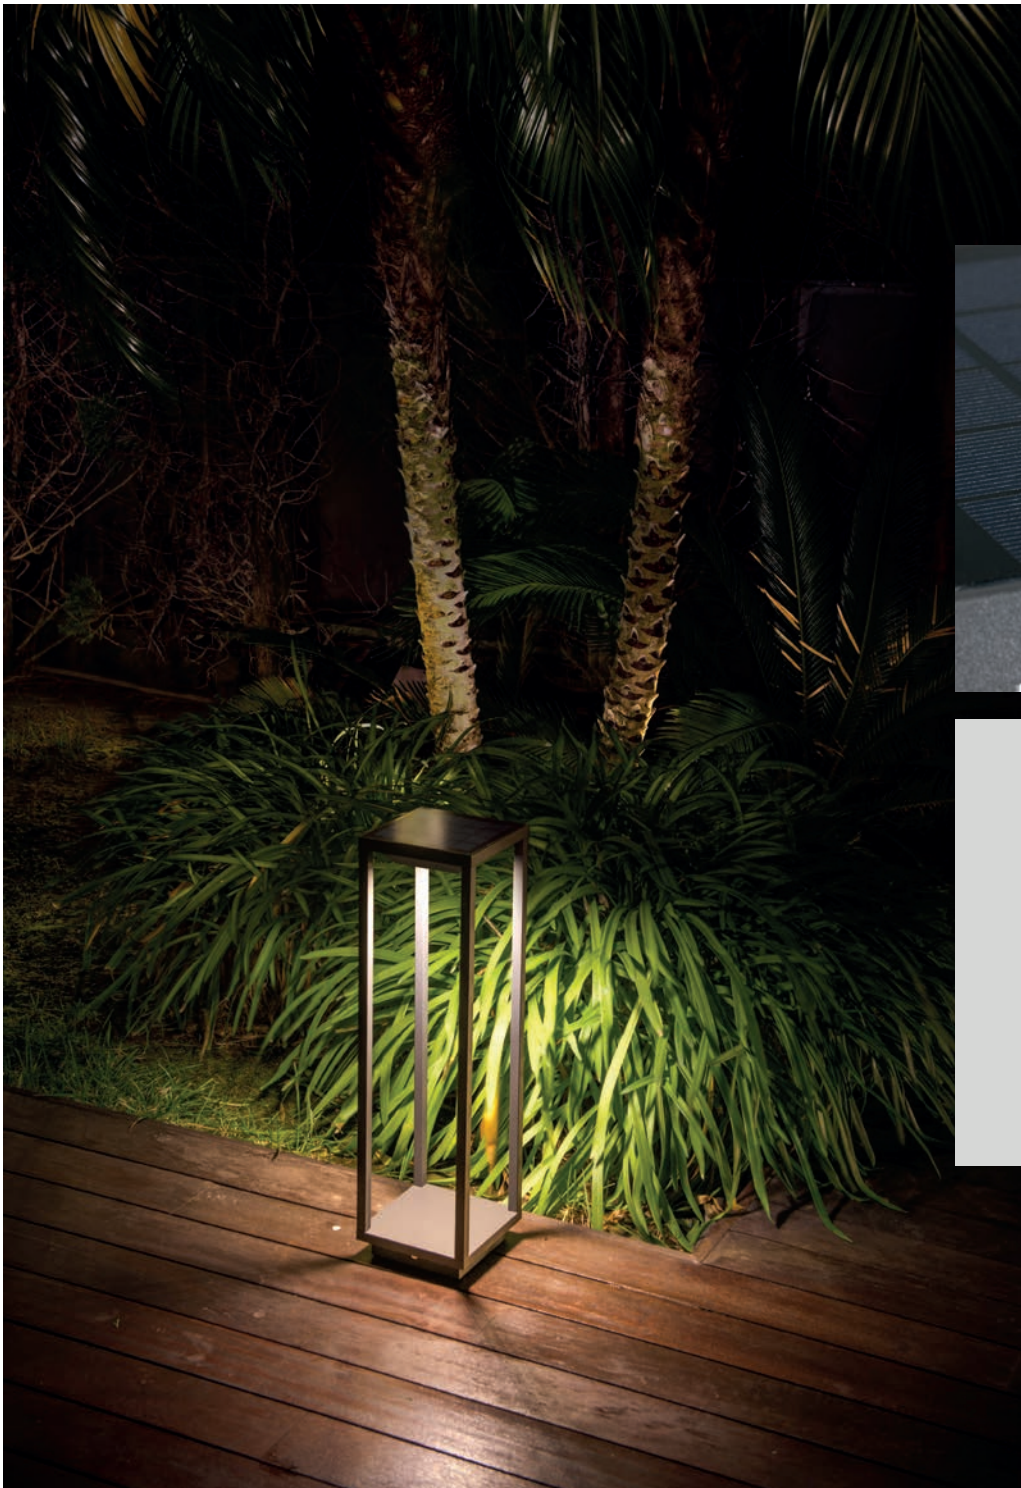

KLAMP — Àlex & Manel Llusca 

● **74411** dark grey/gris oscuro

E27 MAX 15W LED ⊗ [I7463]

Body Die Cast Aluminium/Aluminio Inyectado
Diff Opal Glass/Cristal Opal

SOLAR

SPIKE INCLUDED

SAURA

● 70774 dark grey/gris oscuro