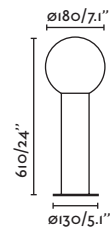

MOON — Faro Team

● **74433+74437** dark grey/gris oscuro

E27 MAX 15W LED [17437]

Body Die Cast Aluminium/Aluminio Inyectado
Diff Opal PMMA/PMMA Opal

MOON — Faro Team

● **74434+74437** dark grey/gris oscuro

E27 MAX 15W LED [17437]

Body Die Cast Aluminium/Aluminio Inyectado
Diff Opal PMMA/PMMA Opal