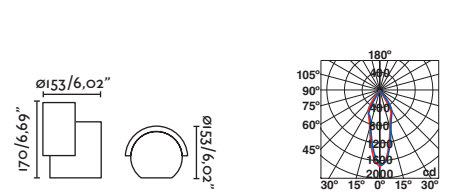

SPY-1 NEW

● 70782 dark grey/gris oscuro

LED COB 6W 3000K 500lm CRI>80

Driver ✓

Body Aluminium/Aluminio
Diff Glass/Cristal

IP65 220-240V 50HZ 30°

SPY-2 NEW

● 70783 dark grey/gris oscuro

LED COB 6W 3000K 500lm CRI>80

Driver ✓

Body Aluminium/Aluminio
Diff Glass/Cristal

IP65 220-240V 50Hz 30°

NOBORU NEW

● 70576 dark grey/gris oscuro

LED COB 16W 3000K 690lm CRI>80

Driver ✓

Body Aluminium/Aluminio
Diff Glass/Cristal

IP65 IK08 100-240V 50/60HZ 36°

SHADOW— Àlex&Manel Llusçà

● 72311 dark grey/gris oscuro

LED SMD 10W 3000K 800lm CRI>80 Driver ✓

Body Die Cast Aluminium/Aluminio Inyectado
Diff Opal glass/Cristal Opal

IP65 100-240V 50/60HZ