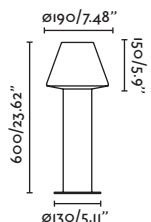

BLUB'S — Estudi Ribaudí

● **74433+74430** dark grey/gris oscuro

E27 MAX 15W LED ☒ [17437]

Body Die Cast Aluminium/Aluminio Inyectado
Diff Opal PMMA/PMMA Opal

P.319
SUSPENDED

P.288
WALL

MISTU — Faro Team

● **74433+74428** dark grey/gris oscuro

E27 MAX 15W LED ☒ [17437]

Body Die Cast Aluminium/Aluminio Inyectado
Diff Opal PMMA/PMMA Opal

P.319
SUSPENDED

P.288
WALL

MUFFIN — Àlex & Manel Llusca

● **74433+74429** dark grey/gris oscuro

E27 MAX 15W LED ☒ [17437]

Body Die Cast Aluminium/Aluminio Inyectado
Diff Opal PMMA/PMMA Opal

P.319
SUSPENDED

P.288
WALL

BLUB'S — Estudi Ribaudí

● **74434+74430** dark grey/gris oscuro

E27 MAX 15W LED ☒ [17437]

Body Die Cast Aluminium/Aluminio Inyectado
Diff Opal PMMA/PMMA Opal

P.279
POLE

MISTU — Faro Team

● **74434+74428** dark grey/gris oscuro

E27 MAX 15W LED ☒ [17437]

Body Die Cast Aluminium/Aluminio Inyectado
Diff Opal PMMA/PMMA Opal

P.278
POLE

MUFFIN — Àlex & Manel Llusca

● **74434+74429** dark grey/gris oscuro

E27 MAX 15W LED ☒ [17437]

Body Die Cast Aluminium/Aluminio Inyectado
Diff Opal PMMA/PMMA Opal

P.278
POLE