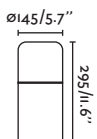

MUGA

● **75604** dark grey/gris oscuro

LED SMD 9W 3000K 810lm CRI>80 Driver ✓

Body Die Cast Aluminium/Aluminio Inyectado
Diff Opal Polycarbonate/Policarbonato Opal

IP65 100- 50/
240V 60HZ

MUGA

● **75603** dark grey/gris oscuro

LED SMD 9W 3000K 810lm CRI>80 Driver ✓

Body Die Cast Aluminium/Aluminio Inyectado
Diff Opal Polycarbonate/Policarbonato Opal

IP65 100- 50/
240V 60HZ

GIZA

● **70767** dark grey/gris oscuro

LED COB 15W 3000K 500lm CRI>80 Driver ✓

Body Die Cast Aluminium/Aluminio Inyectado
Diff Trans. Polycarbonate/Policarbonato Trans.

IP54 100- 50/
240V 60HZ

GIZA

● **70768** dark grey/gris oscuro

LED COB 15W 3000K 500lm CRI>80 Driver ✓

Body Die Cast Aluminium/Aluminio Inyectado
Diff Trans. Polycarbonate/Policarbonato Trans.

IP54 100- 50/
240V 60HZ

P.286
WALL