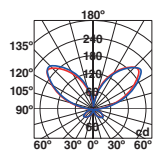

PLAZA NEW

● 75607 black/negro

LED SMD 24W 3000K 1120lm CRI>80 Driver ✓

Body Metal
Diff Glass/Cristal

IP54 IK08 100- 50/
240V 60HZ