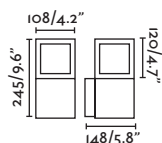

PLIM NEW

● **71295** dark grey/gris oscuro

LED SMD 10W 3000K 250lm CRI>80 Driver ✓

Body Aluminium/Aluminio
Diff Polycarbonate/Polycarbonato

IP65 ⚡ 100- 50/
240V 60HZ IK 10 ☀

PLIM NEW

● **71296** dark grey/gris oscuro

LED SMD 10W 3000K 250lm CRI>80 Driver ✓

Body Aluminium/Aluminio
Diff Polycarbonate/Polycarbonato

IP65 ⚡ 100- 50/
240V 60HZ ☀

PLIM NEW

● **71297** dark grey/gris oscuro

LED SMD 10W 3000K 250lm CRI>80 Driver ✓

Body Aluminium/Aluminio
Diff Polycarbonate/Polycarbonato

IP65 ⚡ 100- 50/
240V 60HZ IK 10 ☀

WALL

KERALA

● **74453** dark grey/gris oscuro

LED SMD 13W 3000K 600lm CRI>80 Driver ✓

Body Die Cast Aluminium/Aluminio Inyectado
Diff Glass/Cristal

IP54 ⚡ 100- 50/
240V 60HZ ☀

ONZE

● **70760** dark grey/gris oscuro

E27 MAX 15W LED ✕ [17437]

Body Die Cast Aluminium/Aluminio Inyectado
Diff Opal Polycarbonate/Polycarbonato Opal

IP54 ⚡ ☀

TARRACO

● **73260** grey/gris

E27 MAX 15W LED ✕ [17463]

Body Die Cast Aluminium/Aluminio Inyectado
Diff Opal Polycarbonate/Polycarbonato Opal

IP44 ⚡ ☀

P.247
PORTABLE

287 OUTDOOR