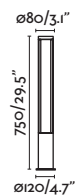

P.280
POLE

GROP

● **75601** dark grey/gris oscuro

LED SMD 18W 3000K 870lm CRI>80 Driver ✓

Body Die Cast Aluminium/Aluminio Inyectado
Diff Opal Polycarbonate/Policarbonato Opal

IP54  100- 50/
240V 60HZ 

NANDA