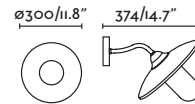

WALLY

● **74261** rust brown/marrón óxido

E27 MAX 13W LED ✓

Body Metal
Diff Transparent Glass/Cristal Transparente

P.321
SUSPENDED

NÁUTICA

● **71107** brown+copper/marrón+cobre

● **71110** rust brown/marrón óxido