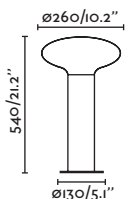

● **74434+74430** dark grey/gris oscuro

E27 MAX 15W LED ☒ [17437]

Body Die Cast Aluminium/Aluminio Inyectado
Diff Opal PMMA/PMMA Opal

P.279
POLE

MISTU — Faro Team

● **74434+74428** dark grey/gris oscuro

E27 MAX 15W LED ☒ [17437]