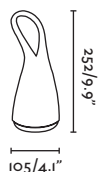

BOO

● 70492 white/blanco

LED SMD 3W 3000K CRI>80

Body Opal ABS/ABS Opal

PRESS LAMP DIM IP44 III 6V

BATTERY 4XAAA ✓

TOC

- 70775 white/blanco
- 70776 black/negro
- 70777 grey/gris
- 70778 yellow/amarillo