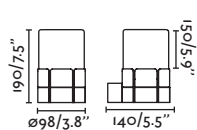

SHELBY — Conillas

● **75536** dark grey/gris oscuro

LED SMD 10W 3000K 600lm CRI>80 Driver ✓

Body Die Cast Aluminium/Aluminio Inyectado
Diff Polycarbonate/Polycarbonato

IP44 100- 50/
240V 60HZ

P.255
BOLLARD

GIZA

● **70766** dark grey/gris oscuro

LED COB 15W 3000K 500lm CRI>80 Driver ✓

Body Die Cast Aluminium/Aluminio Inyectado
Diff Polycarbonate/Polycarbonato

IP54 100- 50/
240V 60HZ

P.259
BOLLARD

TRAM — Estudi Ribaudí

● **75529** dark grey/gris oscuro

○ **75533** white/blanco

E27 MAX 15W LED ✕ [17463]

Body Die Cast Aluminium/Aluminio Inyectado
Diff Opal Polycarbonate/Polycarbonato Opal

IP44

P.254
BOLLARD

ROY

● **72350** dark grey/gris oscuro

E27 MAX 15W LED ✕ [17462]

Body Die Cast Aluminium/Aluminio Inyectado
Diff Opal Polycarbonate/Polycarbonato Opal

IP44

P.267
BOLLARD