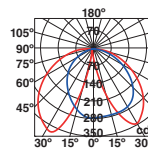

IP65  100- 50/
240V 60HZ 

● **71287** dark grey/gris oscuro

LED SMD I0W 3000K 350lm CRI>80 Driver ✓

Body Aluminium/Aluminio
Diff Opal Polycarbonate/Policarbonato Opal

IP65  100- 50/
240V 60HZ 

P.284
WALL

STICKER — Lucid 