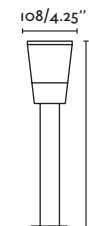

ROY

● 72351 dark grey/gris oscuro

E27 MAX 15W LED ⊗ [17462]

Body Die Cast Aluminium/Aluminio Inyectado
Diff Opal Polycarbonate/Policarbonato Opal