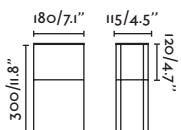

DATNA—Àlex & Manel Llusca

● **74441** dark grey/gris oscuro

E27 MAX 15W LED ⊗ [17463]

Body Die Cast Aluminium/Aluminio Inyectado
Diff Opal Polycarbonate/Policarbonato Opal

DATNA—Àlex & Manel Llusca

● **74442** dark grey/gris oscuro

E27 MAX 15W LED ⊗ [17463]

Body Die Cast Aluminium/Aluminio Inyectado
Diff Opal Polycarbonate/Policarbonato Opal

P.276
POLE

P.289
WALL