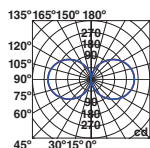

Body Aluminium/Aluminio
Diff Opal Polycarbonate/Policarbonato Opal

IP65 100- 50/
240V 60HZ

P.267
BOLLARD

CROSS — Àlex & Manel Llusca

● **74358** dark grey/gris oscuro

PL2G II 55W 5000K Ballast ✓

Body Die Cast Aluminium/Aluminio Inyectado
Diff Opal Polycarbonate/Policarbonato Opal