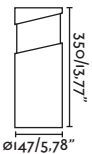

CONCRETE

P.284
WALL

● **74141** grey/gris

E27 MAX 15W LED ⊗ [17463]

Body Concrete/Cemento
Diff Opal Polycarbonate/Polycarbonato Opal

SEA SIDE SUITABLE IP65  IK10 

ø147/5.78"

● **74142** grey/gris