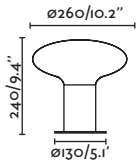

BLUB'S — Estudi Ribaudí

● **74433+74430** dark grey/gris oscuro

E27 MAX 15W LED ☒ [17437]

Body Die Cast Aluminium/Aluminio Inyectado
Diff Opal PMMA/PMMA Opal

P.319
SUSPENDED

P.288
WALL

MISTU — Faro Team

● **74433+74428** dark grey/gris oscuro

E27 MAX 15W LED ☒ [17437]

Body Die Cast Aluminium/Aluminio Inyectado
Diff Opal PMMA/PMMA Opal

P.319
SUSPENDED

P.288
WALL

MUFFIN — Àlex & Manel Llusca

● **74433+74429** dark grey/gris oscuro

E27 MAX 15W LED ☒ [17437]

Body Die Cast Aluminium/Aluminio Inyectado
Diff Opal PMMA/PMMA Opal

P.319
SUSPENDED

P.288
WALL

BLUB'S — Estudi Ribaudí

● **74434+74430** dark grey/gris oscuro

E27 MAX 15W LED ☒ [17437]

Body Die Cast Aluminium/Aluminio Inyectado
Diff Opal PMMA/PMMA Opal

P.279
POLE

MISTU — Faro Team

● **74434+74428** dark grey/gris oscuro

E27 MAX 15W LED ☒ [17437]

Body Die Cast Aluminium/Aluminio Inyectado
Diff Opal PMMA/PMMA Opal

P.278
POLE

MUFFIN — Àlex & Manel Llusca

● **74434+74429** dark grey/gris oscuro

E27 MAX 15W LED ☒ [17437]

Body Die Cast Aluminium/Aluminio Inyectado
Diff Opal PMMA/PMMA Opal

P.278
POLE