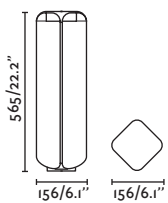

BU-OH! — Estudi Ribaudí

● **71214** dark grey/gris oscuro

LED SMD 12W 3000K 310lm CRI>80 Driver ✓

Body Die Cast Aluminium/Aluminio Inyectado
Diff Opal Polycarbonate/Polycarbonato Opal

IP65 100- 50/
240V 60HZ