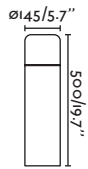

MUGA

● **75603** dark grey/gris oscuro

LED SMD 9W 3000K 810lm CRI>80 Driver ✓

Body Die Cast Aluminium/Aluminio Inyectado
Diff Opal Polycarbonate/Policarbonato Opal

IP65 100- 50/
240V 60HZ