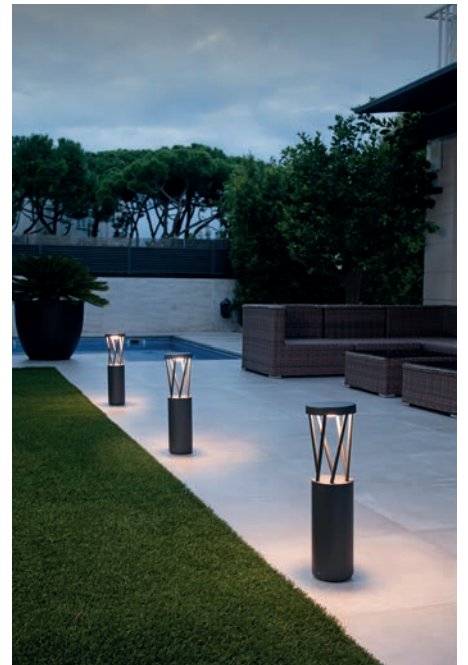

IP65  IK08 100- 50/
240V 60HZ 

P.285
WALL

251 OUTDOOR

NEW TWIST

— Estudi Ribaudí 

● **71286** dark grey/gris oscuro

LED SMD I0W 3000K 350lm CRI>80 Driver ✓

Body Aluminium/Aluminio
Diff Opal Polycarbonate/Policarbonato Opal