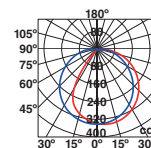

IP65  IK08 100- 50/
240V 60HZ 

P.285
WALL

251 OUTDOOR

NEW TWIST

— Estudi Ribaudí 

● **71286** dark grey/gris oscuro

LED SMD I0W 3000K 350lm CRI>80 Driver ✓

Body Aluminium/Aluminio
Diff Opal Polycarbonate/Policarbonato Opal