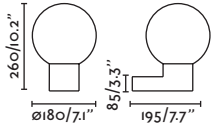

● **74432+74437** dark grey/gris oscuro

E27 MAX 15W LED ☒ [17437]

Body Die Cast Aluminium/Aluminio Inyectado
Diff Opal PMMA/PMMA Opal

P.262
BOLLARD

P.319
SUSPENDED

MUFFIN — Àlex&Manel Llusca 

● **74432+74429** dark grey/gris oscuro