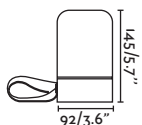

TOC

- 70775 white/blanco
- 70776 black/negro
- 70777 grey/gris
- 70778 yellow/amarillo

LED SMD 2W 3000K 150lm

Body Aluminium/Aluminio
Diff Polycarbonate/Policarbonato

9H WORKTIME 5H CHARGE BATTERY ✓ USB WIRE ✓

P.289
WALL

LOUD

- 70493 white+orange/blanco+naranja

LED SMD 1W 3000K max 55lm CRI>80 Driver ✓

Body PVC

BATTERY ✓ USB WIRE ✓

ARGUS NEW

- 70784 dark grey/gris oscuro

LED SMD 2W 3000K 220lm CRI>80 Driver ✓

Body Aluminium/Aluminio
Diff Opal PMMA/PMMA Opal

9H WORKTIME 5H CHARGE BATTERY ✓

USB CHARGER ✓

KERALA

- 74454 dark grey/gris oscuro

LED SMD 5W 3000K 400lm CRI>80 Driver ✓

Body Aluminium/Aluminio
Diff Glass/Cristal

6H WORKTIME 6/8H CHARGE BATTERY ✓ USB WIRE ✓