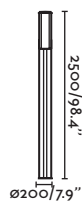

Body Aluminium/Aluminio
Diff Opal Polycarbonate/Policarbonato Opal

IP65 100- 50/
240V 60HZ

P.267
BOLLARD

CROSS — Àlex & Manel Llusca

● **74358** dark grey/gris oscuro

PL2G II 55W 5000K Ballast ✓

Body Die Cast Aluminium/Aluminio Inyectado
Diff Opal Polycarbonate/Policarbonato Opal