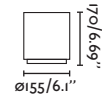

E27 MAX 15W LED ⊗ [17462]

Body Die Cast Aluminium/Aluminio Inyectado
Diff Opal Polycarbonate/Policarbonato Opal

P.286
WALL

FLOWERPOT ACCESSORY

● **71208** dark grey/gris oscuro

Body Polycarbonate/
Policarbonato