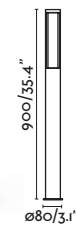

Body Aluminium/Aluminio
Diff Opal PMMA/PMMA Opal

IP54 ⚡ 100- 50/
240V 60HZ

LOGAR

● **75606** dark grey/gris oscuro

LED SMD 23W 3000K 1340lm CRI>80 Driver ✓

Body Aluminium/Aluminio
Diff Opal PMMA/PMMA Opal

IP54 ⚡ 100- 50/
240V 60HZ