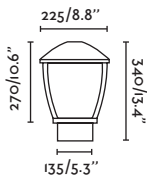

P.278
POLE

WILMA

● **75001** dark grey/gris oscuro

E27 MAX 15W LED [17463]

Body Die Cast Aluminium/Aluminio Inyectado
Diff Polycarbonate/Polycarbonato

P.319
SUSPENDED

P.289
WALL

WILMA