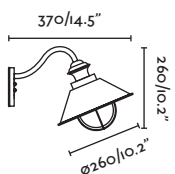

ESTORIL

● **71140** rust brown/marrón óxido

E27 MAX 15W LED ⊗ [17463]

Body Metal
Diff Bubble Glass/Cristal Burbuja

ESTORIL

● **71141** rust brown/marrón óxido

E27 MAX 15W LED ⊗ [17463]

Body Metal
Diff Bubble Glass/Cristal Burbuja

WALLY

● **74261** rust brown/marrón óxido

E27 MAX 13W LED ✓

Body Metal
Diff Transparent Glass/Cristal Transparente

NÁUTICA

● **71107** brown+copper/marrón+cobre

● **71110** rust brown/marrón óxido

E27 MAX 15W LED ⊗ [17463]

Body Metal
Diff Bubble Glass/Cristal Burbuja

NÁUTICA

● **71128** rust brown/marrón óxido

E27 MAX 15W LED ⊗ [17463]

Body Metal
Diff Bubble Glass/Cristal Burbuja

NÁUTICA

● **71129** rust brown/marrón óxido

E27 MAX 15W LED ⊗ [17463]

Body Metal
Diff Bubble Glass/Cristal Burbuja