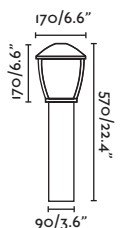

WILMA

● **75003** dark grey/gris oscuro

E27 MAX 15W LED [17463]

Body Die Cast Aluminium/Aluminio Inyectado
Diff Polycarbonate/Polycarbonato