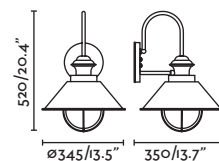

ESTORIL

● **71140** rust brown/marrón óxido

E27 MAX 15W LED ⊗ [17463]

Body Metal
Diff Bubble Glass/Cristal Burbuja

ESTORIL

● **71141** rust brown/marrón óxido

E27 MAX 15W LED ⊗ [17463]

Body Metal
Diff Bubble Glass/Cristal Burbuja

WALLY

● **74261** rust brown/marrón óxido

E27 MAX 13W LED ✓

Body Metal
Diff Transparent Glass/Cristal Transparente

NÁUTICA

● **71107** brown+copper/marrón+cobre

● **71110** rust brown/marrón óxido

E27 MAX 15W LED ⊗ [17463]

Body Metal
Diff Bubble Glass/Cristal Burbuja

NÁUTICA

● **71128** rust brown/marrón óxido

E27 MAX 15W LED ⊗ [17463]

Body Metal
Diff Bubble Glass/Cristal Burbuja

NÁUTICA

● **71129** rust brown/marrón óxido

E27 MAX 15W LED ⊗ [17463]

Body Metal
Diff Bubble Glass/Cristal Burbuja