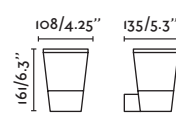

SHELBY — Conillas

● **75536** dark grey/gris oscuro

LED SMD 10W 3000K 600lm CRI>80 Driver ✓

Body Die Cast Aluminium/Aluminio Inyectado
Diff Polycarbonate/Polycarbonato

IP44 100- 50/
240V 60HZ

P.255
BOLLARD

GIZA

● **70766** dark grey/gris oscuro

LED COB 15W 3000K 500lm CRI>80 Driver ✓

Body Die Cast Aluminium/Aluminio Inyectado
Diff Polycarbonate/Polycarbonato

IP54 100- 50/
240V 60HZ

P.259
BOLLARD

TRAM — Estudi Ribaudí

● **75529** dark grey/gris oscuro

○ **75533** white/blanco

E27 MAX 15W LED ✕ [17463]

Body Die Cast Aluminium/Aluminio Inyectado
Diff Opal Polycarbonate/Polycarbonato Opal

IP44

P.254
BOLLARD

ROY

● **72350** dark grey/gris oscuro

E27 MAX 15W LED ✕ [17462]

Body Die Cast Aluminium/Aluminio Inyectado
Diff Opal Polycarbonate/Polycarbonato Opal

IP44

P.267
BOLLARD