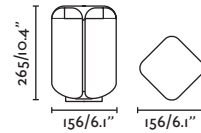

BU-OH! — Estudi Ribaudí

● **71213** dark grey/gris oscuro

LED SMD 12W 3000K 310lm CRI>80 Driver ✓

Body Die Cast Aluminium/Aluminio Inyectado
Diff Opal Polycarbonate/Polycarbonato Opal

IP65 100- 50/
240V 60HZ

BU-OH! — Estudi Ribaudí

● **71214** dark grey/gris oscuro

LED SMD 12W 3000K 310lm CRI>80 Driver ✓

Body Die Cast Aluminium/Aluminio Inyectado
Diff Opal Polycarbonate/Polycarbonato Opal

IP65 100- 50/
240V 60HZ

P.294
WALL

P.277
POLE