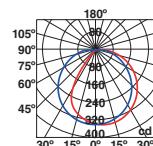

○ 71222 white/blanco

● 71223 dark grey/gris oscuro

LED 18W 3000K II 20lm CRI>80 Driver ✓

Body Aluminium/Aluminio

Diff Polycarbonate/Polycarbonato

IP65 IK08 100-240V 50/60HZ

P.251
BOLLARDS