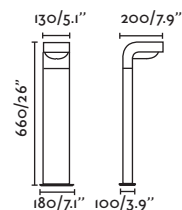

CHANDRA

● **72298** dark grey/gris oscuro

LED COB 7W 3000K I95lm CRI>80 Driver ✓

Body Aluminium/Aluminio
Diff Tempered Glass/Cristal Templado

GINA

● **71352** dark grey/gris oscuro

GU10 MAX 8W LED ⊗ [I7324]

Body Die Cast Aluminium/Aluminio Inyectado
Diff Transparent Glass/Cristal Transparente

KLAMP — Àlex & Manel Llusca

● **74411** dark grey/gris oscuro

E27 MAX 15W LED ⊗ [I7463]

Body Die Cast Aluminium/Aluminio Inyectado
Diff Opal Glass/Cristal Opal