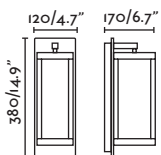

PLIM NEW

● **71295** dark grey/gris oscuro

LED SMD 10W 3000K 250lm CRI>80 Driver ✓

Body Aluminium/Aluminio
Diff Polycarbonate/Polycarbonato

IP65 ⚡ 100- 50/
240V 60HZ IK 10 ☀

PLIM NEW

● **71296** dark grey/gris oscuro

LED SMD 10W 3000K 250lm CRI>80 Driver ✓

Body Aluminium/Aluminio
Diff Polycarbonate/Polycarbonato

IP65 ⚡ 100- 50/
240V 60HZ ☀

PLIM NEW

● **71297** dark grey/gris oscuro

LED SMD 10W 3000K 250lm CRI>80 Driver ✓

Body Aluminium/Aluminio
Diff Polycarbonate/Polycarbonato

IP65 ⚡ 100- 50/
240V 60HZ IK 10 ☀

WALL

KERALA

● **74453** dark grey/gris oscuro

LED SMD 13W 3000K 600lm CRI>80 Driver ✓

Body Die Cast Aluminium/Aluminio Inyectado
Diff Glass/Cristal

IP54 ⚡ 100- 50/
240V 60HZ ☀

ONZE

● **70760** dark grey/gris oscuro

E27 MAX 15W LED ✕ [17437]

Body Die Cast Aluminium/Aluminio Inyectado
Diff Opal Polycarbonate/Polycarbonato Opal

IP54 ⚡ ☀

TARRACO

● **73260** grey/gris

E27 MAX 15W LED ✕ [17463]

Body Die Cast Aluminium/Aluminio Inyectado
Diff Opal Polycarbonate/Polycarbonato Opal

IP44 ⚡ ☀

287 OUTDOOR