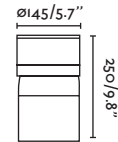

MILA

● **70771** dark grey/gris oscuro

LED SMD 18W **4000K** 500lm CRI>80
Driver ✓

Body Die Cast Aluminium/Aluminio Inyectado
Diff Opal Polycarbonate/Polycarbonato Opal

IP65 ⚡ 220- 50/
240V 60HZ ●