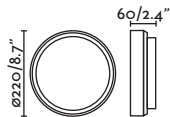

FRED

- **70663** black/negro
- **70664** white/blanco

LED SMD 7W 3000K 400lm Driver ✓

Body Polycarbonate/Polycarbonato
Diff Opal Polycarbonate/Polycarbonato Opal

IP65 IK10 100- 50/
240V 60HZ

TOM NEW

- **70665** white/blanco
- **70666** black/negro

LED SMD 7W 3000K 400lm CRI>80 Driver ✓

Body Polycarbonate/Polycarbonato
Diff Opal Polycarbonate/Polycarbonato Opal

IP65 IK10 100- 50/
240V 60HZ

SUN

- **70823** dark grey/gris oscuro

LED SMD 5W 3000K 275lm CRI>80 Driver ✓

Body Aluminium/Aluminio
Diff Opal Polycarbonate/Polycarbonato Opal

IP54 100- 50/
240V 60HZ

FRED XL NEW

- **70667** black/negro
- **70668** white/blanco

LED SMD 11W 3000K 600lm CRI>80 Driver ✓

Body Polycarbonate/Polycarbonato
Diff Opal Polycarbonate/Polycarbonato Opal

IP65 IK10 100- 50/
240V 60HZ

TOM XL NEW

- **70682** black/negro
- **70683** white/blanco

LED SMD 11W 3000K 600lm CRI>80 Driver ✓

Body Polycarbonate/Polycarbonato
Diff Opal Polycarbonate/Polycarbonato Opal

IP65 IK10 100- 50/
240V 60HZ

BACO

- **70819** grey/gris

LED SMD 6W 4000K 620lm CRI>80 Driver ✓

Body Aluminium/Aluminio
Diff Opal Polycarbonate/Polycarbonato Opal

IP54 100- 50/
240V 60HZ