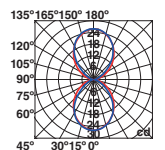

TANE

● 72269 dark grey/gris oscuro

LED HIGH POWER 6W 3000K 315lm CRI>80 Driver ✓

Body Aluminium/Aluminio
Diff Translucent Glass/Cristal Translúcido