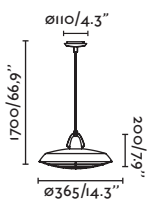

PLEC — Àlex&Manel Llusca

● 66210 old brown/marrón envejecido

● 66211 off white/blanco roto

LED SMD 15W 2700K 2400lm CRI>80
Driver ✓

Body Steel/Acero
Diff PVC

IP44 220- 50/
240V 60HZ 1,5 MT