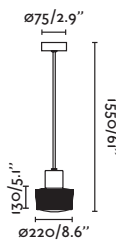

● **74427+74429** dark grey/gris oscuro

E27 MAX 15W LED [17437]

Body Die Cast Aluminium/Aluminio Inyectado
Diff Opal PMMA/ PMMA Opal

IP44   1.5 MT

P.263-278
BOLLARDS

P.288
WALL

WILMA

● **74996** dark grey/gris oscuro