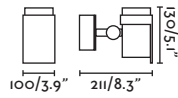

FOC

● **70157** dark grey/gris oscuro

LED COB 15W 3000K 800lm CRI>80 Driver ✓

Body Die Cast Aluminium/Aluminio Inyectado
Diff Glass/Cristal