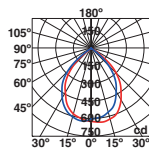

ALFA — Àlex&Manel Llusçà

● 70025 dark grey/gris oscuro

● 70026 NEW dark grey/gris oscuro

LED COB 14W CRI>80 Driver

3000K [70025] 900lm

4000K [70026] 1000lm NEW

Body Die Cast Aluminium/Aluminio Inyectado

Diff Transparent Glass/Cristal Transparente

IP65 100- 50/ 240V 60HZ 80° 160°
180°