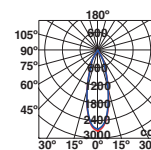

OKO NEW
● 70161 dark grey/gris oscuro

LED COB 20W 3000K 1500lm CRI>80
Driver Spike [70525]

Body Aluminium/Aluminio
Diff Glass/Cristal