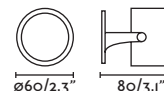

SHOW **NEW**

● **71095** dark grey/gris oscuro

LED 12W 3000K 500lm CRI>80 Driver ✓

Spike [70525]

Body Aluminium/Aluminio
Diff Glass/Cristal