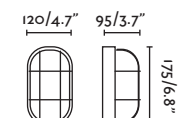

DERBY

- 72000 white/blanco
- 72001 black/negro

E27 MAX 15W LED [17463]

Body Die Cast Aluminium/Aluminio Inyectado
Diff Translucent Glass/Cristal Translúcido

ESTAY

- 72010 white/blanco
- 72011 black/negro

E27 MAX 15W LED [17463]

Body Die Cast Aluminium/Aluminio Inyectado
Diff Translucent Glass/Cristal Translúcido

CRIPTA

- 71002 white/blanco
- 71003 black/negro
- 71004 grey/gris

E27 MAX 15W LED [17463]

Body PVC
Diff Striped Glass/Cristal Rallado

DERBY

- 72002 white/blanco

E27 MAX 15W LED [17463]

Body Die Cast Aluminium/Aluminio Inyectado
Diff Translucent Glass/Cristal Translúcido

RONDO

- 71010B white/blanco
- 71011N black/negro

E27 MAX 15W LED [17463]

Body ABS
Diff Translucent Glass/Cristal Translúcido

ÓVALO

- 71000 white/blanco
- 71001 black/negro

E27 MAX 15W LED [17463]

Body PVC
Diff Striped Glass/Cristal Rallado