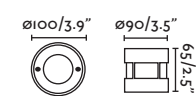

FROL

● **70135** matt nickel/níquel mate

LED SMD 0,8W 3000K 55lm CRI>80 Driver ✓

Body 304 Stainless Steel/Acero Inox 304
Diff Polycarbonate/Policarbonato

IP65 220- 50/
240V 60HZ 92X92X50

GRON

● **70134** matt nickel/níquel mate

LED SMD 1W 3000K 70lm CRI>80 Driver ✓

Body 304 Stainless Steel/Acero Inox 304
Diff Polycarbonate/Policarbonato

IP65 220- 50/
240V 60HZ 105X66X50

LED -18

● **71498N** matt nickel/níquel mate

LED HIGH POWER 3W 3000K 40lm CRI>80 Driver ✓

Body 316 Stainless Steel/Acero Inox 316
Diff Opal Glass/Cristal Opal

SEA SIDE SUITABLE **IP67** IK08 100- 50/
240V 60HZ 1000KG.
2204LB.

LED -18

● **71499N** matt nickel/níquel mate

LED HIGH POWER 3W 3000K 30lm CRI>80 Driver ✓

Body 316 Stainless Steel/Acero Inox 316
Diff Opal Glass/Cristal Opal

SEA SIDE SUITABLE **IP67** IK08 220- 50/
240V 60HZ 1000KG.
2204LB.

LED -18

● **71497N** matt nickel/níquel mate

LED HIGH POWER 3W 6000K 40lm CRI>80 Driver ✓

Body 316 Stainless Steel/Acero Inox 316
Diff Opal Glass/Cristal Opal

SEA SIDE SUITABLE **IP67** IK08 220- 50/
240V 60HZ 1000KG.
2204LB.

LED -18

● **71496N** matt nickel/níquel mate

LED HIGH POWER 3W 6000K 50lm CRI>80 Driver ✓

Body 316 Stainless Steel/Acero Inox 316
Diff Opal Glass/Cristal Opal

SEA SIDE SUITABLE **IP67** IK08 100- 50/
240V 60HZ 1000KG.
2204LB.