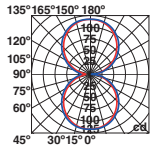

STICKER — Lucid

● **75540** dark grey/gris oscuro

LED SMD 20W 3000K 1350lm CRI>80
Driver ✓

Body Aluminium/Aluminio
Diff Opal PMMA/PMMA Opal

IP65 100- 50/
240V 60HZ

P.253 BOLLARD

CLAUSS

○ **70262** white/blanco

● **70263** dark grey/gris oscuro

LED SMD 7W 3000K 480lm CRI>80 Driver ✓

Body Die Cast Aluminium/Aluminio Inyectado

IP54 IK08 220- 50/
240V 60HZ

QUART

● **70579** dark grey/gris oscuro

LED SMD 30W 3000K 1200lm CRI>80
Driver ✓

Body Die Cast Aluminium/Aluminio Inyectado
Diff Opal Glass/Cristal Opal

IP54 220- 50/
240V 60HZ

DRAGMA NEW Àlex&Manel Llusçà

● **71362L** dark grey/gris oscuro

LED SMD 15W 3000K 300lm CRI>80 Driver ✓

Body Die Cast Aluminium/Aluminio Inyectado
Diff Translucent Glass/Cristal Translúcido

IP65 100- 50/
240V 60HZ