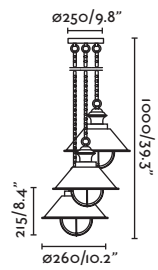

- 71111 rust brown/marrón óxido

2 E27 MAX 15W LED [17463]

Body Metal
Diff Bubble Glass/Cristal Burbuja

P.281
POLE

NÁUTICA

- 71112 rust brown/marrón óxido

3 E27 MAX 15W LED [17463]

Body Metal
Diff Bubble Glass/Cristal Burbuja