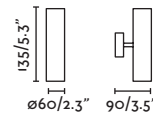

COBO

- 70404 dark grey/gris oscuro

LED COB 12W 4000K 600lm CRI>80
Driver ✓

Body Die Cast Aluminium/Aluminio Inyectado
Diff Glass/Cristal