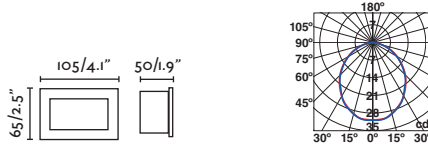

IP65 220- 50/
240V 60HZ 105X66X50

LED -18

● **71498N** matt nickel/níquel mate

LED HIGH POWER 3W 3000K 40lm CRI>80 Driver ✓

Body 316 Stainless Steel/Acero Inox 316
Diff Opal Glass/Cristal Opal

SEA SIDE SUITABLE **IP67** IK08 100- 50/
240V 60HZ 1000KG.
2204LB.