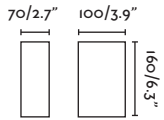

LACRE

● 70802 dark grey/gris oscuro

E27 MAX 15W LED [17463]

Body Die Cast Aluminium/Aluminio Inyectado
Diff Transparent Glass/Cristal Transparente

IP54 ⚡