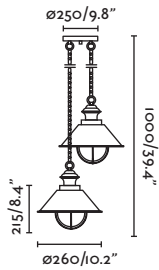

NÁUTICA

- 71106 white+copper/blanco+cobre
- 71108 brown+copper/marrón+cobre
- 71138 rust brown/marrón óxido
- 71139 rust brown/marrón óxido

E27 MAX 15W LED [17463]

Body Metal
Diff Bubble Glass/Cristal Burbuja

NÁUTICA

- 71111 rust brown/marrón óxido

2 E27 MAX 15W LED [17463]

Body Metal
Diff Bubble Glass/Cristal Burbuja

NÁUTICA

- 71112 rust brown/marrón óxido

3 E27 MAX 15W LED [17463]

Body Metal
Diff Bubble Glass/Cristal Burbuja

SUSPENDED

NÁUTICA

- 71113 rust brown/marrón óxido

2 E27 MAX 15W LED [17463]

Body Metal
Diff Bubble Glass/Cristal Burbuja

NÁUTICA

- 71114 rust brown/marrón óxido

3 E27 MAX 15W LED [17463]

Body Metal
Diff Bubble Glass/Cristal Burbuja

ESTORIL

- 71142 rust brown/marrón óxido

E27 MAX 15W LED [17463]

Body Metal
Diff Bubble Glass/Cristal Burbuja

- 71143 rust brown/marrón óxido

E27 MAX 15W LED [17463]

Body Metal
Diff Bubble Glass/Cristal Burbuja

OUTDOOR