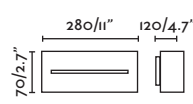

ADAY

- 70644 white/blanco
- 70645 dark grey/gris oscuro

LED SMD 6W 3000K 450lm CRI>80 Driver ✓

Body Die Cast Aluminium/Aluminio Inyectado
Diff Opal Polycarbonate/Policarbonato Opal

IP54 IK08 220-240V 50/60HZ

ADAY

- 70646 white/blanco
- 70647 dark grey/gris oscuro

LED SMD 12W 3000K 950lm CRI>80 Driver ✓

Body Die Cast Aluminium/Aluminio Inyectado
Diff Opal Polycarbonate/Policarbonato Opal

IP54 IK08 220-240V 50/60HZ

WEST

- 70899 dark grey/gris oscuro

E27 MAX I5W LED ✗ [17437]

Body Die Cast Aluminium/Aluminio Inyectado
Diff Translucent Glass/Cristal Translúcido

IP54

KAULA

- 70405 matt nickel/níquel mate

LED SMD 9W 3000K 400lm CRI>80 Driver ✓

Body 316 Stainless Steel/Acero Inox 316
Diff Opal PMMA/PMMA Opal

SEA SIDE SUITABLE IP44 220-240V 50/60HZ

KAULA

- 70406 matt nickel/níquel mate

LED SMD 16W 3000K 650lm CRI>80 Driver ✓

Body 316 Stainless Steel/Acero Inox 316
Diff Opal PMMA/PMMA Opal

SEA SIDE SUITABLE IP44 220-240V 50/60HZ

WEST

- 70888 dark grey/gris oscuro

E27 MAX I5W LED ✗ [17437]

Body Die Cast Aluminium/Aluminio Inyectado
Diff Translucent Glass/Cristal Translúcido

IP54