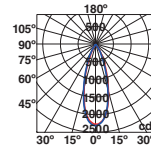

GEISER NEW

- 70304 matt nickel/níquel mate

GU10 MAX 8W [17324]

Cover 316 Stainless Steel/Acero Inox 316
Body Aluminium/Aluminio
Diff Tempered Glass/Cristal Templado

SEA SIDE SUITABLE **ORIENTABLE**

IP67 100- 50/ 1K08
240V 60HZ

2000KG. 4409LB.