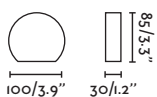

KEENAN

● **70564** nickel/níquel

LED SMD 1W **6500K** 80lm CRI>80
Gear ⓧ [98101050 ELT 50W]
Magnetic Transformer ⓧ

Body Aluminium/Aluminio
Diff Transparent Glass/Cristal Transparente

IP67 IK08 ⓧ 12V ⓧ

KEENAN

● **70546** nickel/níquel

LED SMD 0,5W **6500K** 20lm CRI>80
Gear ⓧ [98101050 ELT 50W]
Magnetic Transformer ⓧ

Body Aluminium/Aluminio
Diff Transparent Glass/Cristal Transparente

IP67 IK08 ⓧ 12V ●

KEENAN

● **70547** nickel/níquel

LED SMD 0,8W **6500K** 40lm CRI>80
Gear ⓧ [98101050 ELT 50W]
Magnetic Transformer ⓧ

Body Aluminium/Aluminio
Diff Transparent Glass/Cristal Transparente

IP67 IK08 ⓧ 12V ●

ø70/2.8" 15/0.6"

ø70/2.8" 15/0.6"

ø70/2.8" 15/0.6"

PILL

○ **70824** white/blanco
● **70825** dark grey/gris oscuro
● **70826** rust brown/marrón oxido

LED CREE 4W **3000K** 110lm CRI>80 Driver ✓

Body Aluminium/Aluminio
Diff Glass/Cristal

IP54 ⓧ 100-240V 50/60HZ ⓧ

DRAK

● **72330** brass/latón

LED 6W **3000K** 220lm CRI>80 Driver ✓

Body brass/latón
Diff transparent PMMA/PMMA transparente

IP44 ⓧ 100-240V 50/60HZ IK08 ⓧ

BROW

○ **70408** white/blanco
● **70409** dark grey/gris oscuro

LED SMD 3W **3000K** 250lm CRI>80 Driver ✓

Body Polycarbonate/Policarbonato
Diff Opal PMMA/PMMA Opal

IP44 ⓧ 220-240V 50HZ ⓧ