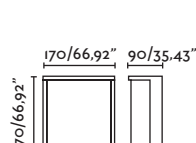

HALF — Nahtrang

- 71536 white/blanco
- 71537 dark grey/gris oscuro
- LED SMD 20W 3000K 1350lm CRI>80 Driver ✓

Body Die Cast Aluminium/Aluminio Inyectado
Diff Opal Glass/Cristal Opal

IP65 100- 50/
240V 60HZ

TONE — Nahtrang

- 71538 white/blanco
- 71539 dark grey/gris oscuro
- LED SMD 20W 3000K 1200lm CRI>80 Driver ✓

Body Die Cast Aluminium/Aluminio Inyectado
Diff Opal Glass/Cristal Opal

IP65 100- 50/
240V 60HZ

HIKARI NEW

- 71274 dark grey/gris oscuro
- LED SMD 10W 3000K 400lm CRI>80 Driver ✓
- Body Aluminium/Aluminio
  Diff Opal Polycarbonate/Polycarbonato Opal

IP65 IK 10 100- 50/
240V 60HZ

KUBICK

- 70689 dark grey/gris oscuro
- 70715 grey/gris

E27 MAX 15W LED ✕ [17463]

Body Die Cast Aluminium/Aluminio Inyectado
Diff Opal PVC/PVC Opal

IP44