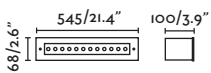

GRAVA

● **70447** matt nickel/níquel mate

LED 22W 3000K 900lm CRI>80
Transformer [98324076]

Body 316 Stainless Steel/Acero Inox 316
Diff Glass/Cristal

SEA SIDE SUITABLE IP67 IK07 III 24 VDC

1000KG. 2204LB. 30° 528X70X80