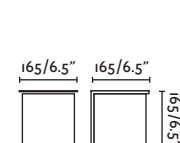

HALF — Nahtrang

- 71536 white/blanco
- 71537 dark grey/gris oscuro
- LED SMD 20W 3000K 1350lm CRI>80 Driver ✓

Body Die Cast Aluminium/Aluminio Inyectado
Diff Opal Glass/Cristal Opal

IP65 100- 50/
240V 60HZ

TONE — Nahtrang

- 71538 white/blanco
- 71539 dark grey/gris oscuro
- LED SMD 20W 3000K 1200lm CRI>80 Driver ✓

Body Die Cast Aluminium/Aluminio Inyectado
Diff Opal Glass/Cristal Opal

IP65 100- 50/
240V 60HZ

HIKARI NEW

- 71274 dark grey/gris oscuro
- LED SMD 10W 3000K 400lm CRI>80 Driver ✓
- Body Aluminium/Aluminio
  Diff Opal Polycarbonate/Polycarbonato Opal

IP65 IK 10 100- 50/
240V 60HZ

KUBICK

- 70689 dark grey/gris oscuro
- 70715 grey/gris

E27 MAX 15W LED ✕ [17463]

Body Die Cast Aluminium/Aluminio Inyectado
Diff Opal PVC/PVC Opal

IP44