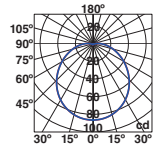

FRED

- **70663** black/negro
- **70664** white/blanco

LED SMD 7W 3000K 400lm Driver ✓

Body Polycarbonate/Polycarbonato
Diff Opal Polycarbonate/Polycarbonato Opal

IP65 IK10 100- 50/
240V 60HZ

TOM NEW

- **70665** white/blanco
- **70666** black/negro

LED SMD 7W 3000K 400lm CRI>80 Driver ✓

Body Polycarbonate/Polycarbonato
Diff Opal Polycarbonate/Polycarbonato Opal

IP65 IK10 100- 50/
240V 60HZ

SUN

- **70823** dark grey/gris oscuro

LED SMD 5W 3000K 275lm CRI>80 Driver ✓

Body Aluminium/Aluminio
Diff Opal Polycarbonate/Polycarbonato Opal

IP54 100- 50/
240V 60HZ

FRED XL NEW

- **70667** black/negro
- **70668** white/blanco

LED SMD 11W 3000K 600lm CRI>80 Driver ✓

Body Polycarbonate/Polycarbonato
Diff Opal Polycarbonate/Polycarbonato Opal

IP65 IK10 100- 50/
240V 60HZ

TOM XL NEW

- **70682** black/negro
- **70683** white/blanco

LED SMD 11W 3000K 600lm CRI>80 Driver ✓

Body Polycarbonate/Polycarbonato
Diff Opal Polycarbonate/Polycarbonato Opal

IP65 IK10 100- 50/
240V 60HZ

BACO

- **70819** grey/gris

LED SMD 6W 4000K 620lm CRI>80 Driver ✓

Body Aluminium/Aluminio
Diff Opal Polycarbonate/Polycarbonato Opal

IP54 100- 50/
240V 60HZ