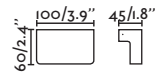

NINE NEW

○ 72082 white/blanco

● 72083 dark grey/gris oscuro

LED SMD 6W 3000K 280lm CRI>80 Driver ✓

Body CNC Aluminium/Aluminio CNC
Diff Glass/Cristal

IP65 IK10 100-240V 50/60HZ

BRACKET

● 72272 dark grey/gris oscuro

LED SMD 6W 3000K 270lm CRI>80 Driver ✓

Body Aluminium/Aluminio
Diff Opal Glass/Cristal Opal

IP44 220-240V 50/60HZ

KLAMP — Àlex&Manel Llusçà

● 74409 dark grey/gris oscuro

E27 MAX 15W LED ⊗ [17463]

Body Die Cast Aluminium/Aluminio Inyectado
Diff Opal Glass/Cristal Opal

IP44

P.273 BOLLARDS

ALP

● 74450 dark grey/gris oscuro

LED COB 8W 3000K 480lm CRI>80 Driver ✓

Body Die Cast Aluminium/Aluminio Inyectado
Diff Opal Polycarbonate/Polycarbonato Opal

IP54 100-240V 50/60HZ

AXEL NEW

○ 71272 white/blanco

● 71273 dark grey/gris oscuro

LED 6W 3000K 360lm CRI>80 Driver ✓

Body Aluminium/Aluminio
Diff Transparent Glass/Cristal Transparente

IP65 IK07 100-240V 50/60HZ

DAS

● 75518 dark grey/gris oscuro

LED COB 8W 3000K 480lm CRI>80 Driver ✓

Body Die Cast Aluminium/Aluminio Inyectado
Diff Transparent Glass/Cristal Transparente

IP54 100-240V 50/60HZ

P.271 BOLLARDS

P.271 BOLLARDS