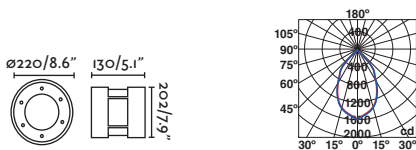

SURIA-24

70587 matt nickel/níquel mate

LED COB 24W 3000K | 270lm CRI>80 Driver ✓

Body 316 Stainless Steel/Acero Inox 316
Diff Glass/Cristal

SEA SIDE SUITABLE IP67 IK08 100-240V 50/60HZ

1000KG. 2204LB. 60°

SALT ASIMETRIC

70591 matt nickel/níquel mate

LED COB 9W 3000K 500lm CRI90 Driver ✓

Body 316 Stainless Steel/Acero Inox 316
Diff Glass/Cristal

SEA SIDE SUITABLE IP67 IK08 100-240V 50/60HZ

2000KG. 4409LB. 45°