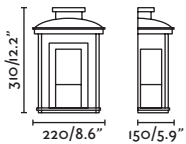

NEGUS

● **70696** grey/gris

E27 MAX 15W LED ☒ [17463]

Body Die Cast Aluminium/Acero Inoxidable
Diff Opal Polycarbonate/Polycarbonato Opal