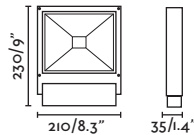

KARL

● **70261** dark grey/gris oscuro

LED SMD 12W 3000K 1100lm CRI>80 Driver ✓

Body Aluminium/Aluminio
Diff Tempered Glass/Cristal Templado

IP65 ⚡ 220-240V 50/60HZ 110°