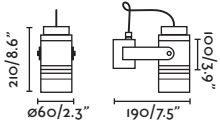

FOC

● **70157** dark grey/gris oscuro

LED COB 15W 3000K 800lm CRI>80 Driver ✓

Body Die Cast Aluminium/Aluminio Inyectado
Diff Glass/Cristal