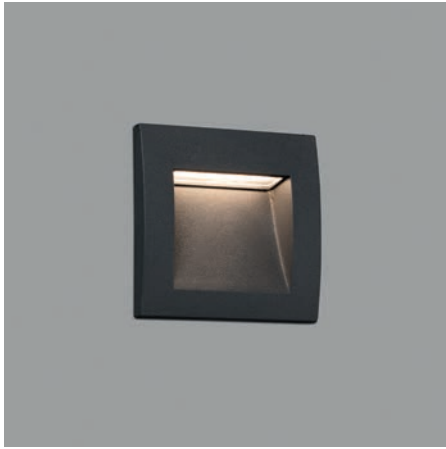

SEDNA

● **70146** dark grey/gris oscuro

LED SMD 1W 3000K 22lm CRI>80 Driver ✓

Body Aluminium/Aluminio
Diff Glass/Cristal

IP65 IK08 100-240V 50/60HZ

80X75