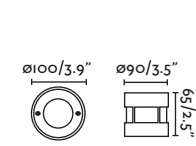

IP65 220- 50/
240V 60HZ 105X66X50

LED -18

● **71498N** matt nickel/níquel mate

LED HIGH POWER 3W 3000K 40lm CRI>80 Driver ✓

Body 316 Stainless Steel/Acero Inox 316
Diff Opal Glass/Cristal Opal

SEA SIDE SUITABLE **IP67** IK08 100- 50/
240V 60HZ 1000KG.
2204LB.