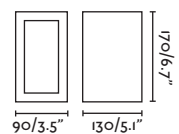

LACE

● 70811 dark grey/gris oscuro

LED HIGH POWER 6W 4000K 315lm CRI>80 Driver ✓

Body Die Cast Aluminium/Aluminio Inyectado
Diff Transparent Glass/Cristal Transparente

IP54 ⚡ 100-240V 50/60HZ 110°

BRUC

● 70828 dark grey/gris oscuro

LED 2xSMD 7W 3000K 830lm CRI>80 Driver ✓

Body Aluminium/Aluminio
Diff Glass/Cristal

IP54 ⚡ 100-240V 50/60HZ

LING

● 70812 dark grey/gris oscuro

○ 70813 white/blanco

LED HIGH POWER 6W 4000K 315lm CRI>80 Driver ✓

Body Die Cast Aluminium/Aluminio Inyectado
Diff Transparent Glass/Cristal Transparente

IP54 ⚡ 100-240V 50/60HZ 110°

LACRE

● 70802 dark grey/gris oscuro

E27 MAX 15W LED [17463]

Body Die Cast Aluminium/Aluminio Inyectado
Diff Transparent Glass/Cristal Transparente

IP54 ⚡

LOG

● 70264 dark grey/gris oscuro

LED SMD 9W 3000K 600lm CRI>80 Driver ✓

Body Die Cast Aluminium/Aluminio Inyectado
Diff Opal Polycarbonate/Polycarbonato Opal

IP54 ⚡ 220-240V 50/60HZ

BLIND

○ 70267 NEW white/blanco

● 70268 NEW brown/marrón

● 70634 dark grey/gris oscuro

LED 6W 3000K 2x90lm CRI>80 Driver ✓

Body Die Cast Aluminium/Aluminio Inyectado
Diff Transparent Glass/Cristal Transparente

IP54 ⚡ 110-240V 50/60HZ