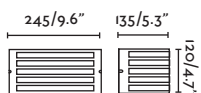

MOL

● **70720** dark grey/gris oscuro

E27 MAX 15W LED ⊗ [17463]

Body Die Cast Aluminium/Acero Inoxidable
Diff Opal Polycarbonate/Polycarbonato Opal

NATRON

● **70887** dark grey/gris oscuro

E27 MAX 15W LED ⊗ [17437]

Body Die Cast Aluminium/Acero Inoxidable
Diff Transparent Glass/Cristal Transparente

TEJO

● **70573** dark grey/gris oscuro

E27 MAX 15W LED ⊗ [17463]

Body Die Cast Aluminium/Acero Inoxidable
Diff Polycarbonate/Polycarbonato

FEDON

● **70714** matt nickel/níquel mate

E27 MAX 15W LED ⊗ [17463]

Body Stainless Steel/Acero Inoxidable
Diff Opal PVC/PVC Opal

CELA

● **72280** matt nickel/níquel mate

E27 MAX 15W LED ⊗ [17463]

Body Stainless Steel/Acero Inoxidable
Diff Opal Polycarbonate/Polycarbonato Opal

CELA

● **72281** matt nickel/níquel mate

E27 MAX 15W LED ⊗ [17463]

Body Stainless Steel/Acero Inoxidable
Diff Opal Polycarbonate/Polycarbonato Opal