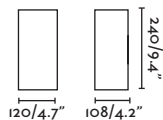

LACRE

● 70802 dark grey/gris oscuro

E27 MAX 15W LED [17463]

Body Die Cast Aluminium/Aluminio Inyectado
Diff Transparent Glass/Cristal Transparente

IP54 ⚡