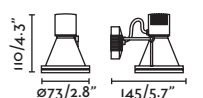

MINIPROJECT
— Àlex&Manel Llusca

- 71383 grey/gris
- 71390 dark grey/gris oscuro

GU10 MAX 8W LED [17317]

Body Die Cast Aluminium/Aluminio Inyectado
Diff Transparent Glass/Cristal Transparente