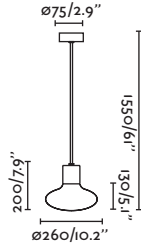

P.288
WALL

BLUB'S — Estudi Ribaudí 

● **74427+74430** dark grey/gris oscuro

E27 MAX 15W LED [17437]

Body Die Cast Aluminium/Aluminio Inyectado
Diff Opal PMMA/ PMMA Opal

IP44   1.5 MT

P.263-279
BOLLARDS

P.288
WALL