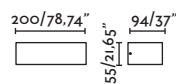

OVAL NEW

● 71276 black/negro

LED COB 10W 3000K 450lm CRI>80 Driver ✓

Body Aluminium/Aluminio
Diff Opal Glass/Cristal Opal

TANE

● 72269 dark grey/gris oscuro

LED HIGH POWER 6W 3000K 315lm CRI>80 Driver ✓

Body Aluminium/Aluminio
Diff Translucent Glass/Cristal Translúcido