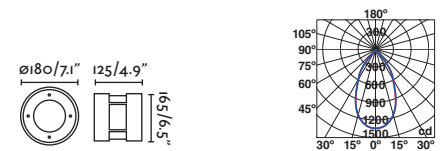

SURIA-3

● **70592N** matt nickel/níquel mate

LED COB 3W 3000K 175lm CRI>80 Driver ✓

Body 316 Stainless Steel/Acero Inox 316
Diff Glass/Cristal

SEA SIDE SUITABLE IP67 IK08 100-240V 50/60HZ

1000KG. 2204LB. 60°

SURIA-I2

● **70589** matt nickel/níquel mate

LED COB 12W 3000K 870lm CRI>80 Driver ✓

Body 316 Stainless Steel/Acero Inox 316
Diff Glass/Cristal

SEA SIDE SUITABLE IP67 IK08 100-240V 50/60HZ

1000KG. 2204LB. 24°

SURIA-I2

● **70593N** matt nickel/níquel mate

LED COB 12W 3000K 970lm CRI>80 Driver ✓

Body 316 Stainless Steel/Acero Inox 316
Diff Glass/Cristal

SEA SIDE SUITABLE IP67 IK08 100-240V 50/60HZ

1000KG. 2204LB. 60°

SURIA-3

● **70588** matt nickel/níquel mate

LED COB 3W 3000K 190lm CRI>80 Driver ✓

Body 316 Stainless Steel/Acero Inox 316
Diff Glass/Cristal

SEA SIDE SUITABLE IP67 IK08 100-240V 50/60HZ

1000KG. 2204LB. 24°