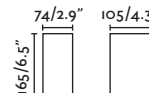

LACE

● 70811 dark grey/gris oscuro

LED HIGH POWER 6W 4000K 315lm CRI>80 Driver ✓

Body Die Cast Aluminium/Aluminio Inyectado
Diff Transparent Glass/Cristal Transparente

IP54 ⚡ 100-240V 50/60HZ 110°

BRUC

● 70828 dark grey/gris oscuro

LED 2xSMD 7W 3000K 830lm CRI>80 Driver ✓

Body Aluminium/Aluminio
Diff Glass/Cristal

IP54 ⚡ 100-240V 50/60HZ

LING

● 70812 dark grey/gris oscuro

○ 70813 white/blanco

LED HIGH POWER 6W 4000K 315lm CRI>80 Driver ✓

Body Die Cast Aluminium/Aluminio Inyectado
Diff Transparent Glass/Cristal Transparente

IP54 ⚡ 100-240V 50/60HZ 110°

LACRE

● 70802 dark grey/gris oscuro

E27 MAX 15W LED [17463]

Body Die Cast Aluminium/Aluminio Inyectado
Diff Transparent Glass/Cristal Transparente

IP54 ⚡

LOG

● 70264 dark grey/gris oscuro

LED SMD 9W 3000K 600lm CRI>80 Driver ✓

Body Die Cast Aluminium/Aluminio Inyectado
Diff Opal Polycarbonate/Polycarbonato Opal

IP54 ⚡ 220-240V 50/60HZ

BLIND

○ 70267 NEW white/blanco

● 70268 NEW brown/marrón

● 70634 dark grey/gris oscuro

LED 6W 3000K 2x90lm CRI>80 Driver ✓

Body Die Cast Aluminium/Aluminio Inyectado
Diff Transparent Glass/Cristal Transparente

IP54 ⚡ 110-240V 50/60HZ