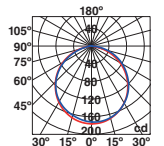

STICKER — Lucid

● **75540** dark grey/gris oscuro

LED SMD 20W 3000K 1350lm CRI>80
Driver ✓

Body Aluminium/Aluminio
Diff Opal PMMA/PMMA Opal

IP65 100- 50/
240V 60HZ

P.253 BOLLARD

CLAUSS

○ **70262** white/blanco

● **70263** dark grey/gris oscuro

LED SMD 7W 3000K 480lm CRI>80 Driver ✓

Body Die Cast Aluminium/Aluminio Inyectado

IP54 IK08 220- 50/
240V 60HZ

QUART

● **70579** dark grey/gris oscuro

LED SMD 30W 3000K 1200lm CRI>80
Driver ✓

Body Die Cast Aluminium/Aluminio Inyectado
Diff Opal Glass/Cristal Opal

IP54 220- 50/
240V 60HZ

DRAGMA NEW Àlex&Manel Llusçà

● **71362L** dark grey/gris oscuro

LED SMD 15W 3000K 300lm CRI>80 Driver ✓

Body Die Cast Aluminium/Aluminio Inyectado
Diff Translucent Glass/Cristal Translúcido

IP65 100- 50/
240V 60HZ