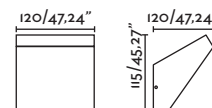

KALA

○ 70582 white/blanco

● 70583 dark grey/gris oscuro

LED SMD 16W 2700K 1200lm CRI>80 Driver ✓

Body Aluminium/Aluminio
Diff Opal Glass/Cristal Opal

IP54 ⚡ 220- 50/ 240V 60HZ

TORE

● 70648 dark grey/gris oscuro

LED COB 30W 3000K 2000lm CRI>80 Driver ✓

Body Die Cast Aluminium/Aluminio Inyectado
Diff Translucent Glass/Cristal translúcido

IP54 ⚡ 100- 50/ 240V 60HZ

NAIROBI NEW

○ 70830 white/blanco

● 70831 dark grey/gris oscuro

● 70832 rust brown/marrón oxidado

LED SMD 6W 3000K 2x190lm CRI>80 Driver ✓

Body Aluminium/Aluminio
Diff Glass/Cristal

IP54 ⚡ 100- 50/ 240V 60HZ

SUMA

● 70749 dark grey/gris oscuro

2 E27 MAX 15W LED [17463]

Body Die Cast Aluminium/Aluminio Inyectado
Diff Translucent Glass/Cristal Translúcido

IP44 ⚡

CANON

● 70566N dark grey/gris oscuro

○ 70567N white/blanco

LED HIGH POWER 4W 3000K 130lm CRI>80 Driver ✓

Body Die Cast Aluminium/Aluminio Inyectado
Diff Tempered Glass/Cristal Templado

IP44 ⚡ 100- 50/ 240V 60HZ

GUIZA NEW

● 71278 dark grey/gris oscuro

LED SMD 10W 3000K 400lm CRI>80 Driver ✓

Body Aluminium/Aluminio
Diff Glass/Cristal

IP65 ⚡ IK06 100- 50/ 240V 60HZ