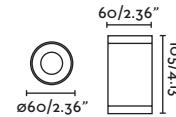

DAKYU

○ **70719** white/blanco

E27 MAX 15W LED ✗ [17463]

Body ABS
Diff Opal Polycarbonate/Polycarbonato Opal

SEA SIDE SUITABLE IP66 IK10