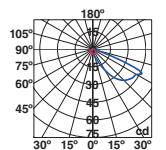

339 OUTDOOR