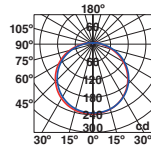

SUN

- **70823** dark grey/gris oscuro

LED SMD 5W 3000K 275lm CRI>80 Driver ✓

Body Aluminium/Aluminio
Diff Opal Polycarbonate/Polycarbonato Opal

IP54 100- 50/
240V 60HZ