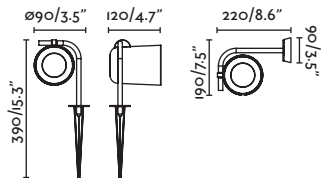

NEW **SLOT**
— Lucid 

FLOW — Alegre Design 

● **71546** black/negro

● **71547** beige/beige

GU10 MAX 8W LED [● 17324 ● 17330]

Body Polycarbonate/Polycarbonato
Diff PMMA

SEA SIDE SUITABLE

IP65   2.5 MT