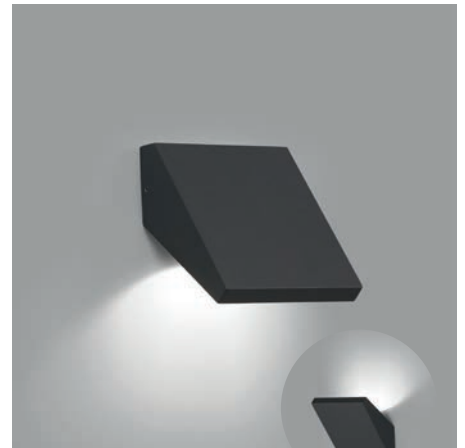

IP44 ⚡

CANON

● 70566N dark grey/gris oscuro

○ 70567N white/blanco

LED HIGH POWER 4W 3000K 130lm CRI>80 Driver ✓

Body Die Cast Aluminium/Aluminio Inyectado
Diff Tempered Glass/Cristal Templado

IP44 ⚡ 100- 50/ 240V 60HZ