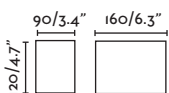

LACE

● 70811 dark grey/gris oscuro

LED HIGH POWER 6W 4000K 315lm CRI>80 Driver ✓

Body Die Cast Aluminium/Aluminio Inyectado
Diff Transparent Glass/Cristal Transparente

IP54 ⚡ 100-240V 50/60HZ 110°

BRUC

● 70828 dark grey/gris oscuro

LED 2xSMD 7W 3000K 830lm CRI>80 Driver ✓

Body Aluminium/Aluminio
Diff Glass/Cristal

IP54 ⚡ 100-240V 50/60HZ

LING

● 70812 dark grey/gris oscuro

○ 70813 white/blanco

LED HIGH POWER 6W 4000K 315lm CRI>80 Driver ✓

Body Die Cast Aluminium/Aluminio Inyectado
Diff Transparent Glass/Cristal Transparente

IP54 ⚡ 100-240V 50/60HZ 110°

LACRE

● 70802 dark grey/gris oscuro

E27 MAX 15W LED [17463]

Body Die Cast Aluminium/Aluminio Inyectado
Diff Transparent Glass/Cristal Transparente

IP54 ⚡

LOG

● 70264 dark grey/gris oscuro

LED SMD 9W 3000K 600lm CRI>80 Driver ✓

Body Die Cast Aluminium/Aluminio Inyectado
Diff Opal Polycarbonate/Polycarbonato Opal

IP54 ⚡ 220-240V 50/60HZ

BLIND

○ 70267 NEW white/blanco

● 70268 NEW brown/marrón

● 70634 dark grey/gris oscuro

LED 6W 3000K 2x90lm CRI>80 Driver ✓

Body Die Cast Aluminium/Aluminio Inyectado
Diff Transparent Glass/Cristal Transparente

IP54 ⚡ 110-240V 50/60HZ