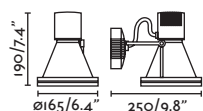

PROJECT — Àlex&Manel Llusca

- 71382 grey/gris
- 71389 dark grey/gris oscuro

E27 PAR 38 MAX 15W LED [17400]

Body Die Cast Aluminium/Aluminio Inyectado
Diff Transparent Glass/Cristal Transparente