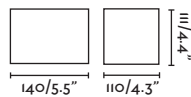

COBO

- 70404 dark grey/gris oscuro

LED COB 12W 4000K 600lm CRI>80
Driver ✓

Body Die Cast Aluminium/Aluminio Inyectado
Diff Glass/Cristal