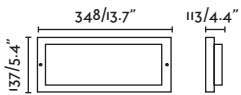

FEDON

● **70714** matt nickel/níquel mate

E27 MAX 15W LED ⊗ [17463]

Body Stainless Steel/Acero Inoxidable
Diff Opal PVC/PVC Opal