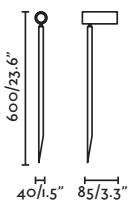

SETH-28

● **70227** black/negro

LED SMD 6W 2700K 450lm CRI>80 Driver ✓

Body Aluminium/Aluminio
Diff PMMA

IP44 □ 220-240V 50/60HZ 40° 2 MT