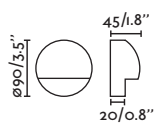

KEENAN

● **70564** nickel/níquel

LED SMD 1W **6500K** 80lm CRI>80
Gear ⓧ [98101050 ELT 50W]
Magnetic Transformer ⓧ

Body Aluminium/Aluminio
Diff Transparent Glass/Cristal Transparente

IP67 IK08 ⓧ 12V ⓧ

KEENAN

● **70546** nickel/níquel

LED SMD 0,5W **6500K** 20lm CRI>80
Gear ⓧ [98101050 ELT 50W]
Magnetic Transformer ⓧ

Body Aluminium/Aluminio
Diff Transparent Glass/Cristal Transparente

IP67 IK08 ⓧ 12V ●

KEENAN

● **70547** nickel/níquel

LED SMD 0,8W **6500K** 40lm CRI>80
Gear ⓧ [98101050 ELT 50W]
Magnetic Transformer ⓧ

Body Aluminium/Aluminio
Diff Transparent Glass/Cristal Transparente

IP67 IK08 ⓧ 12V ●

ø70/2.8" 15/0.6"

ø70/2.8" 15/0.6"

ø70/2.8" 15/0.6"

PILL

○ **70824** white/blanco
● **70825** dark grey/gris oscuro
● **70826** rust brown/marrón oxido

LED CREE 4W **3000K** 110lm CRI>80 Driver ✓

Body Aluminium/Aluminio
Diff Glass/Cristal

IP54 ⓧ 100-240V 50/60HZ ⓧ

DRAK

● **72330** brass/latón

LED 6W **3000K** 220lm CRI>80 Driver ✓

Body brass/latón
Diff transparent PMMA/PMMA transparente

IP44 ⓧ 100-240V 50/60HZ IK08 ⓧ

BROW

○ **70408** white/blanco
● **70409** dark grey/gris oscuro

LED SMD 3W **3000K** 250lm CRI>80 Driver ✓

Body Polycarbonate/Policarbonato
Diff Opal PMMA/PMMA Opal

IP44 ⓧ 220-240V 50HZ ⓧ