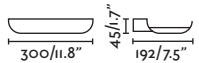

TORE

● 70648 dark grey/gris oscuro

LED COB 30W 3000K 2000lm CRI>80 Driver ✓

Body Die Cast Aluminium/Aluminio Inyectado
Diff Translucent Glass/Cristal translúcido

IP54 ⚡ 100- 50/ 240V 60HZ