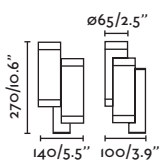

OLAN

- 70269 NEW white/blanco
- 70270 NEW brown/marrón
- 70637 dark grey/gris oscuro

LED 6W 3000K 2x 100lm CRI>80 Driver ✓

Body Die Cast Aluminium/Aluminio Inyectado
Diff Transparent Glass/Cristal Transparente

SUNSET

- 70686 white/blanco
- 70687 dark grey/gris oscuro

LED 2xSMD 3W 3000K 250lm CRI>80
Driver ✓

Body Die Cast Aluminium/Aluminio Inyectado
Diff Glass/Cristal

COBO

- 70404 dark grey/gris oscuro

LED COB 12W 4000K 600lm CRI>80
Driver ✓

Body Die Cast Aluminium/Aluminio Inyectado
Diff Glass/Cristal

STEPS Estudi Ribaudí

- 75502 white/blanco
- 75503 dark grey/gris oscuro

4 GU10 MAX 8W LED ⊗ [17317]

Body Die Cast Aluminium/Aluminio Inyectado
Diff Tempered Glass/Cristal Templado

STEPS Estudi Ribaudí

- 75500 white/blanco
- 75501 dark grey/gris oscuro

2 GU10 MAX 8W LED ⊗ [17317]

Body Die Cast Aluminium/Aluminio Inyectado
Diff Tempered Glass/Cristal Templado

PISTÓN

- 70808 grey/gris

2 GU10 MAX 8W LED ⊗ [17316]

Body Die Cast Aluminium/Aluminio Inyectado
Diff Transparent Glass/Cristal Transparente