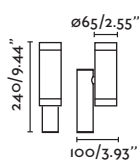

OLAN

- 70269 NEW white/blanco
- 70270 NEW brown/marrón
- 70637 dark grey/gris oscuro

LED 6W 3000K 2x 100lm CRI>80 Driver ✓

Body Die Cast Aluminium/Aluminio Inyectado
Diff Transparent Glass/Cristal Transparente

SUNSET

- 70686 white/blanco
- 70687 dark grey/gris oscuro

LED 2xSMD 3W 3000K 250lm CRI>80
Driver ✓

Body Die Cast Aluminium/Aluminio Inyectado
Diff Glass/Cristal

COBO

- 70404 dark grey/gris oscuro

LED COB 12W 4000K 600lm CRI>80
Driver ✓

Body Die Cast Aluminium/Aluminio Inyectado
Diff Glass/Cristal

STEPS Estudi Ribaudí

- 75502 white/blanco
- 75503 dark grey/gris oscuro

4 GU10 MAX 8W LED ⊗ [17317]

Body Die Cast Aluminium/Aluminio Inyectado
Diff Tempered Glass/Cristal Templado

STEPS Estudi Ribaudí

- 75500 white/blanco
- 75501 dark grey/gris oscuro

2 GU10 MAX 8W LED ⊗ [17317]

Body Die Cast Aluminium/Aluminio Inyectado
Diff Tempered Glass/Cristal Templado

PISTÓN

- 70808 grey/gris

2 GU10 MAX 8W LED ⊗ [17316]

Body Die Cast Aluminium/Aluminio Inyectado
Diff Transparent Glass/Cristal Transparente