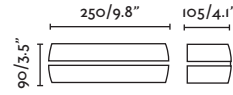

STICKER — Lucid

● **75540** dark grey/gris oscuro

LED SMD 20W 3000K 1350lm CRI>80
Driver ✓

Body Aluminium/Aluminio
Diff Opal PMMA/PMMA Opal

IP65 100- 50/
240V 60HZ

P.253 BOLLARD

CLAUSS

○ **70262** white/blanco

● **70263** dark grey/gris oscuro

LED SMD 7W 3000K 480lm CRI>80 Driver ✓

Body Die Cast Aluminium/Aluminio Inyectado

IP54 IK08 220- 50/
240V 60HZ

QUART

● **70579** dark grey/gris oscuro

LED SMD 30W 3000K 1200lm CRI>80
Driver ✓

Body Die Cast Aluminium/Aluminio Inyectado
Diff Opal Glass/Cristal Opal

IP54 220- 50/
240V 60HZ

DRAGMA NEW Àlex&Manel Llusçà

● **71362L** dark grey/gris oscuro

LED SMD 15W 3000K 300lm CRI>80 Driver ✓

Body Die Cast Aluminium/Aluminio Inyectado
Diff Translucent Glass/Cristal Translúcido

IP65 100- 50/
240V 60HZ