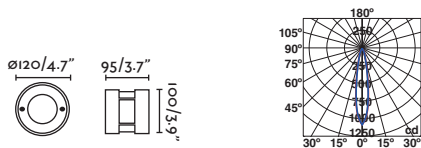

SURIA-3

● **70588** matt nickel/níquel mate

LED COB 3W 3000K 190lm CRI>80 Driver ✓

Body 316 Stainless Steel/Acero Inox 316
Diff Glass/Cristal

SEA SIDE SUITABLE IP67 IK08 100-240V 50/60HZ

1000KG. 2204LB. 24°