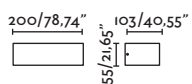

OVAL NEW

● 71276 black/negro

LED COB 10W 3000K 450lm CRI>80 Driver ✓

Body Aluminium/Aluminio
Diff Opal Glass/Cristal Opal

TANE

● 72269 dark grey/gris oscuro

LED HIGH POWER 6W 3000K 315lm CRI>80 Driver ✓

Body Aluminium/Aluminio
Diff Translucent Glass/Cristal Translúcido