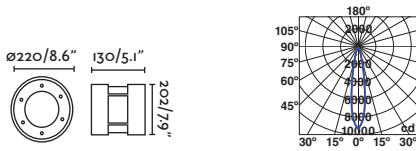

SURIA-24

70586 matt nickel/níquel mate

LED COB 24W 3000K | 290lm CRI>80 Driver ✓

Body 316 Stainless Steel/Acero Inox 316
Diff Glass/Cristal

SEA SIDE SUITABLE IP67 IK08 100-240V 50/60HZ

1000KG. 2204LB. 24°