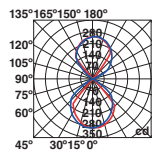

LACE

● 70811 dark grey/gris oscuro

LED HIGH POWER 6W 4000K 315lm CRI>80 Driver ✓

Body Die Cast Aluminium/Aluminio Inyectado
Diff Transparent Glass/Cristal Transparente

IP54 ⚡ 100-240V 50/60HZ 110°

BRUC

● 70828 dark grey/gris oscuro

LED 2xSMD 7W 3000K 830lm CRI>80 Driver ✓

Body Aluminium/Aluminio
Diff Glass/Cristal

IP54 ⚡ 100-240V 50/60HZ

LING

● 70812 dark grey/gris oscuro

○ 70813 white/blanco

LED HIGH POWER 6W 4000K 315lm CRI>80 Driver ✓

Body Die Cast Aluminium/Aluminio Inyectado
Diff Transparent Glass/Cristal Transparente

IP54 ⚡ 100-240V 50/60HZ 110°

LACRE

● 70802 dark grey/gris oscuro

E27 MAX 15W LED [17463]

Body Die Cast Aluminium/Aluminio Inyectado
Diff Transparent Glass/Cristal Transparente

IP54 ⚡

LOG

● 70264 dark grey/gris oscuro

LED SMD 9W 3000K 600lm CRI>80 Driver ✓

Body Die Cast Aluminium/Aluminio Inyectado
Diff Opal Polycarbonate/Polycarbonato Opal

IP54 ⚡ 220-240V 50/60HZ

BLIND

○ 70267 NEW white/blanco

● 70268 NEW brown/marrón

● 70634 dark grey/gris oscuro

LED 6W 3000K 2x90lm CRI>80 Driver ✓

Body Die Cast Aluminium/Aluminio Inyectado
Diff Transparent Glass/Cristal Transparente

IP54 ⚡ 110-240V 50/60HZ