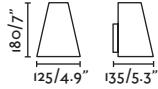

P.273
BOLLARD