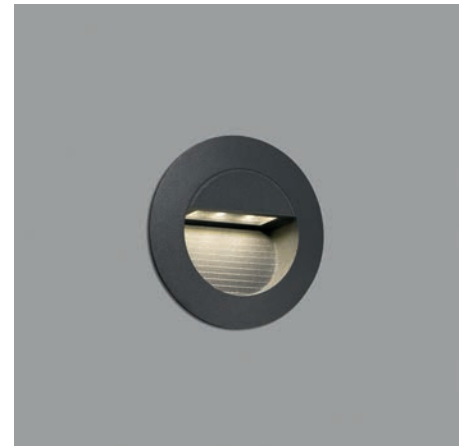

MINI RACING

● **70403** dark grey/gris oscuro

LED SMD 1W 4000K 30lm CRI>80 Driver ✓

Body Die Cast Aluminium/Aluminio Inyectado
Diff Transparent PVC/PVC Transparente

IP44 IK08 220-240V 50/60HZ 45°

Ø76