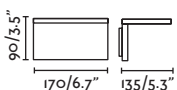

ELE

- **74419** dark grey/gris oscuro

LED SMD 6W 3000K 450lm CRI>80 Driver ✓

Body Aluminium/Aluminio
Diff Polycarbonate/Polycarbonato