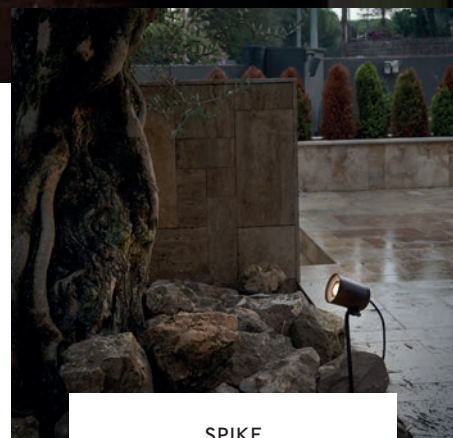

SPIKE ACCESSORY

● **71548** black/negro

● **71549** beige/beige

Body Metal

WALL

SPIKE

TONI — Alegre Design 

● 71528 black/negro