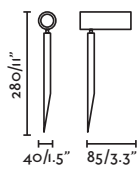

FOC

● **70158** dark grey/gris oscuro

LED COB 15W 3000K 800lm CRI>80 Driver ✓

Body Aluminium/Aluminio
Diff Opal Glass/Cristal Opal

IP65 220-240V 50/60HZ 36° 90° 180° 0.5 MT ✓