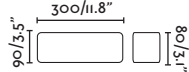

NINE NEW

○ 72082 white/blanco

● 72083 dark grey/gris oscuro

LED SMD 6W 3000K 280lm CRI>80 Driver ✓

Body CNC Aluminium/Aluminio CNC
Diff Glass/Cristal

IP65 IK10 100-240V 50/60HZ

BRACKET

● 72272 dark grey/gris oscuro

LED SMD 6W 3000K 270lm CRI>80 Driver ✓

Body Aluminium/Aluminio
Diff Opal Glass/Cristal Opal

IP44 220-240V 50/60HZ

KLAMP — Àlex&Manel Llusçà

● 74409 dark grey/gris oscuro

E27 MAX 15W LED ⊗ [17463]

Body Die Cast Aluminium/Aluminio Inyectado
Diff Opal Glass/Cristal Opal

IP44

P.273 BOLLARDS

ALP

● 74450 dark grey/gris oscuro

LED COB 8W 3000K 480lm CRI>80 Driver ✓

Body Die Cast Aluminium/Aluminio Inyectado
Diff Opal Polycarbonate/Polycarbonato Opal

IP54 100-240V 50/60HZ

AXEL NEW

○ 71272 white/blanco

● 71273 dark grey/gris oscuro

LED 6W 3000K 360lm CRI>80 Driver ✓

Body Aluminium/Aluminio
Diff Transparent Glass/Cristal Transparente

IP65 IK07 100-240V 50/60HZ

DAS

● 75518 dark grey/gris oscuro

LED COB 8W 3000K 480lm CRI>80 Driver ✓

Body Die Cast Aluminium/Aluminio Inyectado
Diff Transparent Glass/Cristal Transparente

IP54 100-240V 50/60HZ

P.271 BOLLARDS

P.271 BOLLARDS