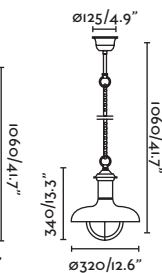

NÁUTICA

- 71106 white+copper/blanco+cobre
- 71108 brown+copper/marrón+cobre
- 71138 rust brown/marrón óxido
- 71139 rust brown/marrón óxido

E27 MAX 15W LED [17463]

Body Metal
Diff Bubble Glass/Cristal Burbuja

NÁUTICA

- 71111 rust brown/marrón óxido

2 E27 MAX 15W LED [17463]

Body Metal
Diff Bubble Glass/Cristal Burbuja

NÁUTICA

- 71112 rust brown/marrón óxido

3 E27 MAX 15W LED [17463]

Body Metal
Diff Bubble Glass/Cristal Burbuja

SUSPENDED

NÁUTICA

- 71113 rust brown/marrón óxido

2 E27 MAX 15W LED [17463]

Body Metal
Diff Bubble Glass/Cristal Burbuja

NÁUTICA

- 71114 rust brown/marrón óxido

3 E27 MAX 15W LED [17463]

Body Metal
Diff Bubble Glass/Cristal Burbuja

ESTORIL

- 71142 rust brown/marrón óxido

E27 MAX 15W LED [17463]

Body Metal
Diff Bubble Glass/Cristal Burbuja

- 71143 rust brown/marrón óxido

E27 MAX 15W LED [17463]

Body Metal
Diff Bubble Glass/Cristal Burbuja

OUTDOOR