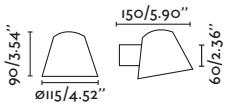

P.273
BOLLARD