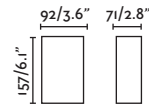

LACRE

● 70802 dark grey/gris oscuro

E27 MAX 15W LED [17463]

Body Die Cast Aluminium/Aluminio Inyectado
Diff Transparent Glass/Cristal Transparente

IP54 ⚡