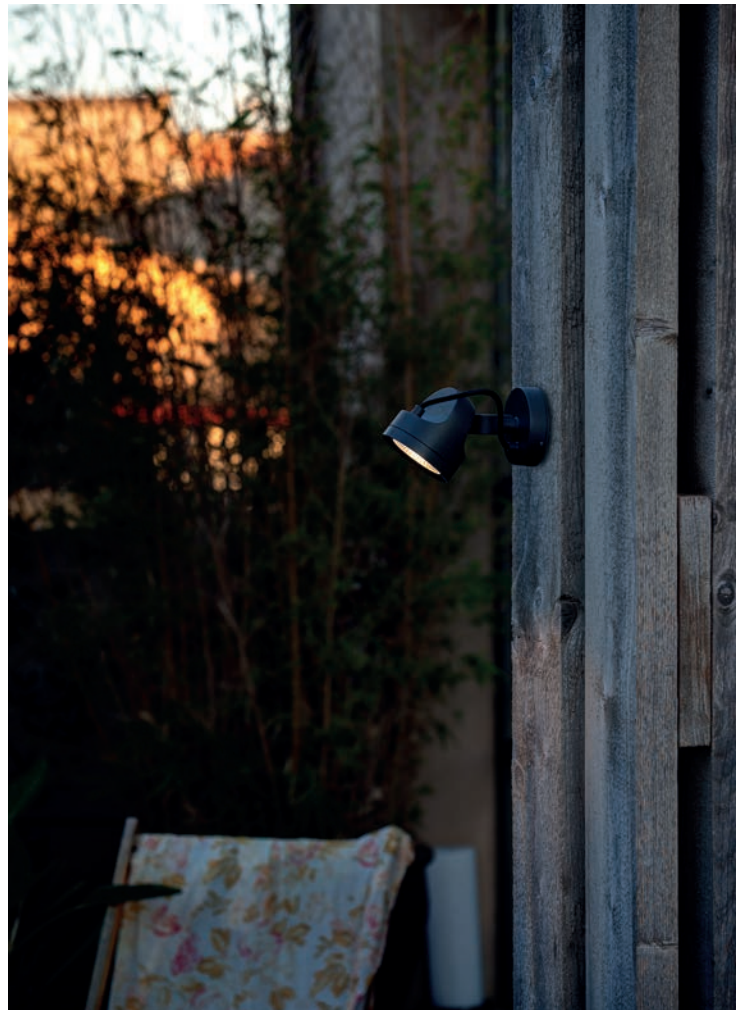

ALFA — Àlex&Manel Llusçà

● 70025 dark grey/gris oscuro

● 70026 NEW dark grey/gris oscuro

LED COB 14W CRI>80 Driver

3000K [70025] 900lm

4000K [70026] 1000lm NEW

Body Die Cast Aluminium/Aluminio Inyectado

Diff Transparent Glass/Cristal Transparente

IP65 100- 50/ 240V 60HZ 80° 160°
180°