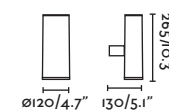

OLAN

- 70269 NEW white/blanco
- 70270 NEW brown/marrón
- 70637 dark grey/gris oscuro

LED 6W 3000K 2x 100lm CRI>80 Driver ✓

Body Die Cast Aluminium/Aluminio Inyectado
Diff Transparent Glass/Cristal Transparente

SUNSET

- 70686 white/blanco
- 70687 dark grey/gris oscuro

LED 2xSMD 3W 3000K 250lm CRI>80
Driver ✓

Body Die Cast Aluminium/Aluminio Inyectado
Diff Glass/Cristal

COBO

- 70404 dark grey/gris oscuro

LED COB 12W 4000K 600lm CRI>80
Driver ✓

Body Die Cast Aluminium/Aluminio Inyectado
Diff Glass/Cristal

STEPS Estudi Ribaudí

- 75502 white/blanco
- 75503 dark grey/gris oscuro

4 GU10 MAX 8W LED ⊗ [17317]

Body Die Cast Aluminium/Aluminio Inyectado
Diff Tempered Glass/Cristal Templado

STEPS Estudi Ribaudí

- 75500 white/blanco
- 75501 dark grey/gris oscuro

2 GU10 MAX 8W LED ⊗ [17317]

Body Die Cast Aluminium/Aluminio Inyectado
Diff Tempered Glass/Cristal Templado

PISTÓN

- 70808 grey/gris

2 GU10 MAX 8W LED ⊗ [17316]

Body Die Cast Aluminium/Aluminio Inyectado
Diff Transparent Glass/Cristal Transparente