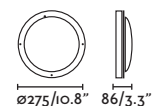

TAMI

● **70799** dark grey/gris oscuro

LED COB 12W 3000K 960Lm CRI>80 Driver ✓

Body Die Cast Aluminium/Aluminio Inyectado
Diff Transparent Glass/Cristal Transparente

IP54 100- 50/
240V 60HZ 40°

GOZ

● **70575** dark grey/gris oscuro

LED COB 8W 3000K 500Lm CRI>80 Driver ✓

Body Die Cast Aluminium/Aluminio Inyectado
Diff Glass/Cristal

IP54 100- 50/
240V 60HZ 40°

OLOT

○ **71372** white/blanco

● **71374** dark grey/gris oscuro

GU10 MAX 8W LED ✗ [17317]

Body Aluminium/Aluminio
Diff Transparent Glass/Cristal Transparente

IP44

DAKYU

○ **70719** white/blanco

E27 MAX 15W LED ✗ [17463]

Body ABS
Diff Opal Polycarbonate/Polycarbonato Opal

SEA SIDE SUITABLE IP66 IK10

DAKRON

○ **70722** white/blanco

E27 MAX 15W LED ✗ [17463]

Body ABS
Diff Opal Polycarbonate/Polycarbonato Opal

SEA SIDE SUITABLE IP65 IK10

YEN

● **70690** grey/gris

E27 MAX 15W LED ✗ [17463]

Body Die Cast Aluminium/Aluminio Inyectado
Diff Opal Polycarbonate/Polycarbonato Opal

IP54