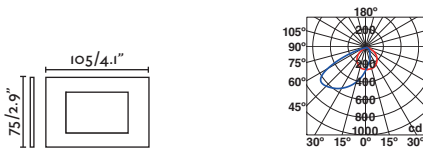

SPARK NEW

- 70164 dark grey/gris oscuro
- 70165 white/blanco

LED SMD 5W 3000K 60lm CRI>80 Driver ✓

Body Aluminium/Aluminio
Diff Polycarbonate/Polycarbonato

IP65 100-240V 50/60HZ