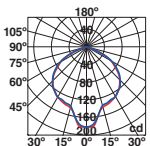

QUART

● **70579** dark grey/gris oscuro

LED SMD 30W 3000K 1200lm CRI>80
Driver ✓

Body Die Cast Aluminium/Aluminio Inyectado
Diff Opal Glass/Cristal Opal

IP54 220- 50/
240V 60HZ