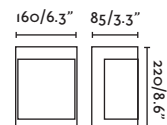

MOL

● **70720** dark grey/gris oscuro

E27 MAX 15W LED ⊗ [17463]

Body Die Cast Aluminium/Acero Inoxidable
Diff Opal Polycarbonate/Polycarbonato Opal

NATRON

● **70887** dark grey/gris oscuro

E27 MAX 15W LED ⊗ [17437]

Body Die Cast Aluminium/Acero Inoxidable
Diff Transparent Glass/Cristal Transparente

TEJO

● **70573** dark grey/gris oscuro

E27 MAX 15W LED ⊗ [17463]

Body Die Cast Aluminium/Acero Inoxidable
Diff Polycarbonate/Polycarbonato

FEDON

● **70714** matt nickel/níquel mate

E27 MAX 15W LED ⊗ [17463]

Body Stainless Steel/Acero Inoxidable
Diff Opal PVC/PVC Opal

CELA

● **72280** matt nickel/níquel mate

E27 MAX 15W LED ⊗ [17463]

Body Stainless Steel/Acero Inoxidable
Diff Opal Polycarbonate/Polycarbonato Opal

CELA

● **72281** matt nickel/níquel mate

E27 MAX 15W LED ⊗ [17463]

Body Stainless Steel/Acero Inoxidable
Diff Opal Polycarbonate/Polycarbonato Opal