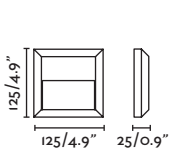

GRANT

● **70655** dark grey/gris oscuro

LED SMD 1W 3000K 65lm CRI>80 Driver ✓

Body ABS
Diff Polycarbonate/Polycarbonato

SEA SIDE SUITABLE IP65 IK 10 100-240V 50/60HZ

120°