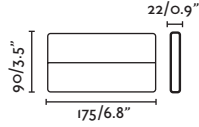

WEST

- 70899 dark grey/gris oscuro

E27 MAX I5W LED ✗ [17437]

Body Die Cast Aluminium/Aluminio Inyectado
Diff Translucent Glass/Cristal Translúcido

IP54