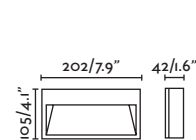

PATH

● **70508** dark grey/gris oscuro

LED SMD 9W 3000K 390lm CRI>80 Driver ✓

Body Die Cast Aluminium/Aluminio Inyectado
Diff Polycarbonate/Polycarbonato

IP44 100-240V 50/60HZ

WALL