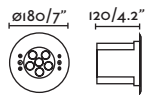

EDEL

● **70455** matt nickel/níquel mate

LED HIGH POWER 18W 4000K 900lm CRI>80
Driver ⓧ [46067]

Body 316 Stainless Steel/Acero Inox 316
Diff Glass/Cristal

SEA SIDE SUITABLE **IP68** IK08 24 VDC 50/60HZ

1000KG. 2204LB. **25°** Ø156

Very important: to be used only underwater
Importante: uso exclusivo sólo bajo el agua

Visit faro.es to consult how to install it.
Visita faro.es para consultar su instalación.