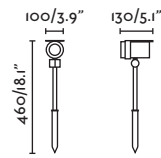

SETH-60

● **70226** black/negro

LED SMD 6W 2700K 450lm CRI>80 Driver ✓

Body Aluminium/Aluminio
Diff PMMA

IP44 □ 220-240V 50/60HZ 40° 2 MT

SETH-28

● **70227** black/negro

LED SMD 6W 2700K 450lm CRI>80 Driver ✓

Body Aluminium/Aluminio
Diff PMMA

IP44 □ 220-240V 50/60HZ 40° 2 MT

FOC

● **70158** dark grey/gris oscuro

LED COB 15W 3000K 800lm CRI>80 Driver ✓

Body Aluminium/Aluminio
Diff Opal Glass/Cristal Opal

IP65 220-240V 50/60HZ 36° 90° 180° 0.5 MT ✓