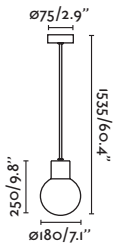

MOON — Faro Team

● **74427+74437** dark grey/gris oscuro

E27 MAX 15W LED [17437]

Body Die Cast Aluminium/Aluminio Inyectado
Diff Opal PMMA/ PMMA Opal

IP44 1.5 MT

P.262
BOLLARD

P.288
WALL

BLUB'S — Estudi Ribaudí

● **74427+74430** dark grey/gris oscuro

E27 MAX 15W LED [17437]

Body Die Cast Aluminium/Aluminio Inyectado
Diff Opal PMMA/ PMMA Opal

IP44 1.5 MT

P.263-279
BOLLARDS

P.288
WALL

MISTU — Faro Team

● **74427+74428** dark grey/gris oscuro

E27 MAX 15W LED [17437]

Body Die Cast Aluminium/Aluminio Inyectado
Diff Opal PMMA/ PMMA Opal

IP44 1.5 MT

P.263-278
BOLLARDS

P.288
WALL

MUFFIN — Àlex&Manel Llusçà

● **74427+74429** dark grey/gris oscuro

E27 MAX 15W LED [17437]

Body Die Cast Aluminium/Aluminio Inyectado
Diff Opal PMMA/ PMMA Opal

IP44 1.5 MT

P.263-278
BOLLARDS

P.288
WALL

WILMA

● **74996** dark grey/gris oscuro

E27 MAX 15W LED [17463]

Body Die Cast Aluminium/Aluminio Inyectado
Diff Translucent Poly./Pol. Translúcido

IP44 1.5 MT

P.289
WALL

WILMA

● **75002** dark grey/gris oscuro

E27 MAX 15W LED [17463]

Body Die Cast Aluminium/Aluminio Inyectado
Diff Translucent Poly./Pol. Translúcido

IP44 1.5 MT

P.264
BOLLARD

SUSPENDED

319 OUTDOOR