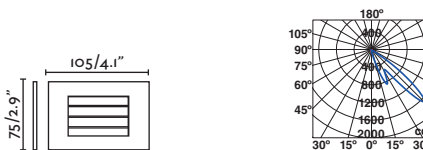

SPARK NEW

- 70162 dark grey/gris oscuro
- 70163 white/blanco

LED SMD 5W 3000K 190lm CRI>80 Driver ✓

Body Aluminium/Aluminio
Diff Polycarbonate/Polycarbonato

IP65 100-240V 50/60HZ

STRIPE NEW

- 72092 dark grey/gris oscuro
- 72093 white/blanco

LED SMD 5W 3000K 50lm CRI>80 Driver ✓

Body Aluminium/Aluminio
Diff Polycarbonate/Polycarbonato

IP54 IK07 100-240V 50/60HZ

LISO

- 71490 white/blanco
- 71491 black/negro

E27 MAX 15W LED ✗ [17463]

Body Die Cast Aluminium/Aluminio Inyectado
Diff Polycarbonate/Polycarbonato

IP44 71482 230X89

SPARK NEW

- 70164 dark grey/gris oscuro
- 70165 white/blanco

LED SMD 5W 3000K 60lm CRI>80 Driver ✓

Body Aluminium/Aluminio
Diff Polycarbonate/Polycarbonato

IP65 100-240V 50/60HZ

STRIPE NEW

- 72094 white/blanco
- 72095 dark grey/gris oscuro

LED SMD 5W 3000K 70lm CRI>80 Driver ✓

Body Aluminium/Aluminio
Diff Polycarbonate/Polycarbonato

IP54 IK07 100-240V 50/60HZ

ESCA

- 71480 white/blanco
- 71481 black/negro

E27 MAX 15W LED ✗ [17463]

Body Metal/Metal
Diff Polycarbonate/Polycarbonato

IP44 71482 230X89