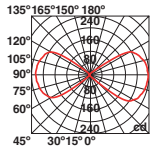

TOLUCA

- **71050** dark grey/gris oscuro
- **71051** white/blanco
- **71052** aluminium/aluminio
- **71053 NEW** rust brown/marrón oxido

LED SMD 16W 3000K 1000lm CRI>80 Driver ✓

Body Aluminium/Aluminio
Diff Tempered Glass/Cristal Templado

IP65 IK08 220-240V 50/60HZ

TACANA

- **71046 NEW** rust brown/marrón oxido
- **71047** white/blanco
- **71048** dark grey/gris oscuro
- **71049** aluminium/aluminio

LED SMD 27W 3000K 1700lm CRI>80 Driver ✓

Body Aluminium/Aluminio
Diff Tempered Glass/Cristal Templado

IP65 100-240V 50/60HZ

TACOS NEW

- **71062** dark grey/gris oscuro
- **71063** white/blanco
- **71064** aluminium/aluminio
- **71065** rust brown/marrón oxido

LED SMD 30W 3000K 2300lm CRI>80 Driver ✓

Body Aluminium/Aluminio
Diff Tempered Glass/Cristal Templado

IP65 220-240V 50/60HZ