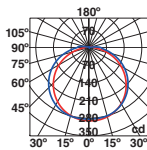

FRED XL NEW

- **70667** black/negro
- **70668** white/blanco

LED SMD 11W 3000K 600lm CRI>80 Driver ✓

Body Polycarbonate/Polycarbonato
Diff Opal Polycarbonate/Polycarbonato Opal

IP65 IK10 100- 50/
240V 60HZ

TOM XL NEW

- **70682** black/negro
- **70683** white/blanco

LED SMD 11W 3000K 600lm CRI>80 Driver ✓

Body Polycarbonate/Polycarbonato
Diff Opal Polycarbonate/Polycarbonato Opal

IP65 IK10 100- 50/
240V 60HZ