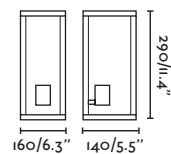

MARE

● **70635** dark grey/gris oscuro

LED COB 3W 3000K 150lm CRI>80 Driver ✓

Body Die Cast Aluminium/Aluminio Inyectado
Diff Transparent Glass/Cristal Transparente

IP54 ⚡ 220- 50/
240V 60HZ

LUR

● **70827** dark grey/gris oscuro

LED SMD 12W 3000K 950lm CRI>80 Driver ✓

Body Aluminium/Aluminio
Diff Opal PMMA/PMMA Opal

IP54 ⚡ 100- 50/
240V 60HZ

POL

● **70829** dark grey/gris oscuro

LED SMD 8W 3000K 550lm CRI>80 Driver ✓

Body Aluminium/Aluminio
Diff Opal PMMA/PMMA Opal

IP54 ⚡ 100- 50/
240V 60HZ

NALA

● **70773** dark grey/gris oscuro

E27 MAX 15W LED ✗ [17426]

Body Aluminium/Aluminio
Diff Transparent Glass/Cristal Transparente

IP54 ⚡

TAMASHI NEW

● **71303** dark grey/gris oscuro

E27 MAX 15W LED ✗ [17428]

Body Aluminium/Aluminio
Diff Transparent Glass/Cristal Transparente

IP65 ⚡

P.266 BOLLARD