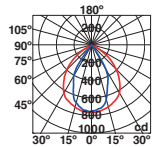

P.273
BOLLARD