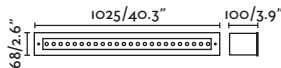

GRAVA

● **70448** matt nickel/níquel mate

LED 42W 3000K 2000lm CRI>80
Transformer [98324076]

Body 316 Stainless Steel/Acero Inox 316
Diff Glass/Cristal

SEA SIDE SUITABLE IP67 IK07 III 24 VDC

1000KG. 2204LB. 22° 1008X70X80