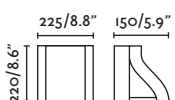

CANON

● 70566N dark grey/gris oscuro

○ 70567N white/blanco

LED HIGH POWER 4W 3000K 130lm CRI>80 Driver ✓

Body Die Cast Aluminium/Aluminio Inyectado
Diff Tempered Glass/Cristal Templado

IP44 ⚡ 100- 50/ 240V 60HZ