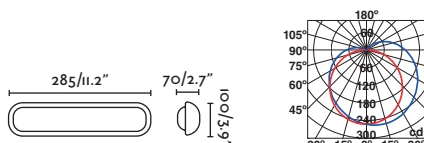

HALF — Nahtrang

- 71536 white/blanco
- 71537 dark grey/gris oscuro
- LED SMD 20W 3000K 1350lm CRI>80 Driver ✓

Body Die Cast Aluminium/Aluminio Inyectado
Diff Opal Glass/Cristal Opal

IP65 100- 50/
240V 60HZ

TONE — Nahtrang

- 71538 white/blanco
- 71539 dark grey/gris oscuro
- LED SMD 20W 3000K 1200lm CRI>80 Driver ✓

Body Die Cast Aluminium/Aluminio Inyectado
Diff Opal Glass/Cristal Opal

IP65 100- 50/
240V 60HZ

HIKARI NEW

- 71274 dark grey/gris oscuro
- LED SMD 10W 3000K 400lm CRI>80 Driver ✓
- Body Aluminium/Aluminio
  Diff Opal Polycarbonate/Polycarbonato Opal

IP65 IK 10 100- 50/
240V 60HZ

KUBICK

- 70689 dark grey/gris oscuro
- 70715 grey/gris

E27 MAX 15W LED ✕ [17463]

Body Die Cast Aluminium/Aluminio Inyectado
Diff Opal PVC/PVC Opal

IP44