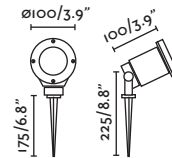

TONO

● **73150** black/negro

GU10 MAX 8W LED [17325]

Body Die Cast Aluminium/Aluminio Inyectado
Diff Transparent Glass/Cristal Transparente

GARTEN-4

● **73111** black/negro

E27 PAR 38 MAX 15W LED [17400]

Body Heat-Resistant ABS/
ABS Termoresistente

FOC

● **70159** dark grey/gris oscuro

LED COB 15W 3000K 800lm CRI>80 Driver

Body Die Cast Aluminium/Aluminio Inyectado
Diff Glass/Cristal

GARTEN-1

● **73100** black/negro

Body Heat-Resistant ABS/
ABS Termoresistente