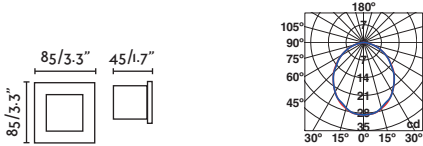

GRON

● **70134** matt nickel/níquel mate

LED SMD 1W 3000K 70lm CRI>80 Driver ✓

Body 304 Stainless Steel/Acero Inox 304
Diff Polycarbonate/Policarbonato

IP65 220- 50/
240V 60HZ 105X66X50