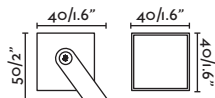

OKI NEW
● 70160 dark grey/gris oscuro

LED COB 2W 3000K 110lm CRI>80
Driver [98324015] [IP67:9811031]
Spike [70525]

Body Aluminium/Aluminio
Diff Glass/Cristal