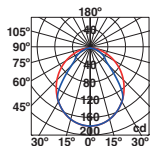

ELE

- **74419** dark grey/gris oscuro

LED SMD 6W 3000K 450lm CRI>80 Driver ✓

Body Aluminium/Aluminio
Diff Polycarbonate/Polycarbonato