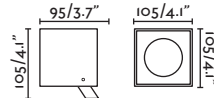

OKO NEW
● 70161 dark grey/gris oscuro

LED COB 20W 3000K 1500lm CRI>80
Driver Spike [70525]

Body Aluminium/Aluminio
Diff Glass/Cristal