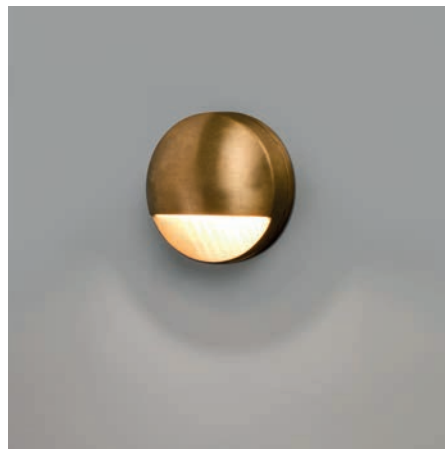

DRAK

● **72330** brass/latón

LED 6W **3000K** 220lm CRI>80 Driver ✓

Body brass/latón
Diff transparent PMMA/PMMA transparente

IP44 ⓧ 100-240V 50/60HZ IK08 ⓧ