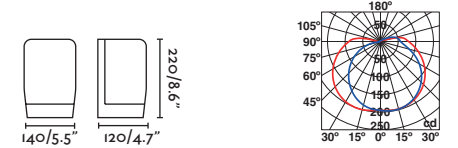

NALA

● **70773** dark grey/gris oscuro

E27 MAX 15W LED ✗ [17426]

Body Aluminium/Aluminio
Diff Transparent Glass/Cristal Transparente

IP54 ⚡