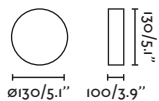

QUART

● **70579** dark grey/gris oscuro

LED SMD 30W 3000K 1200lm CRI>80
Driver ✓

Body Die Cast Aluminium/Aluminio Inyectado
Diff Opal Glass/Cristal Opal

IP54 220- 50/
240V 60HZ