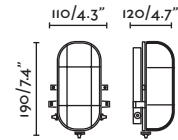

DERBY

- 72000 white/blanco
- 72001 black/negro

E27 MAX 15W LED [17463]

Body Die Cast Aluminium/Aluminio Inyectado
Diff Translucent Glass/Cristal Translúcido

ESTAY

- 72010 white/blanco
- 72011 black/negro

E27 MAX 15W LED [17463]

Body Die Cast Aluminium/Aluminio Inyectado
Diff Translucent Glass/Cristal Translúcido

CRIPTA

- 71002 white/blanco
- 71003 black/negro
- 71004 grey/gris

E27 MAX 15W LED [17463]

Body PVC
Diff Striped Glass/Cristal Rallado

DERBY

- 72002 white/blanco

E27 MAX 15W LED [17463]

Body Die Cast Aluminium/Aluminio Inyectado
Diff Translucent Glass/Cristal Translúcido

RONDO

- 71010B white/blanco
- 71011N black/negro

E27 MAX 15W LED [17463]

Body ABS
Diff Translucent Glass/Cristal Translúcido

ÓVALO

- 71000 white/blanco
- 71001 black/negro

E27 MAX 15W LED [17463]

Body PVC
Diff Striped Glass/Cristal Rallado