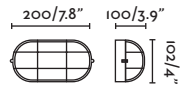

DERBY

- 72000 white/blanco
- 72001 black/negro

E27 MAX 15W LED [17463]

Body Die Cast Aluminium/Aluminio Inyectado
Diff Translucent Glass/Cristal Translúcido

ESTAY

- 72010 white/blanco
- 72011 black/negro

E27 MAX 15W LED [17463]

Body Die Cast Aluminium/Aluminio Inyectado
Diff Translucent Glass/Cristal Translúcido

CRIPTA

- 71002 white/blanco
- 71003 black/negro
- 71004 grey/gris

E27 MAX 15W LED [17463]

Body PVC
Diff Striped Glass/Cristal Rallado

DERBY

- 72002 white/blanco

E27 MAX 15W LED [17463]

Body Die Cast Aluminium/Aluminio Inyectado
Diff Translucent Glass/Cristal Translúcido

RONDO

- 71010B white/blanco
- 71011N black/negro

E27 MAX 15W LED [17463]

Body ABS
Diff Translucent Glass/Cristal Translúcido

ÓVALO

- 71000 white/blanco
- 71001 black/negro

E27 MAX 15W LED [17463]

Body PVC
Diff Striped Glass/Cristal Rallado