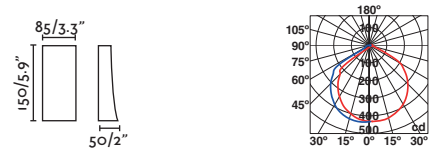

SUMA

● 70749 dark grey/gris oscuro

2 E27 MAX 15W LED [17463]

Body Die Cast Aluminium/Aluminio Inyectado
Diff Translucent Glass/Cristal Translúcido

IP44 ⚡