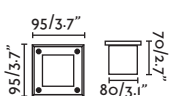

LED -18

● **71497N** matt nickel/níquel mate

LED HIGH POWER 3W 6000K 40lm CRI>80 Driver ✓

Body 316 Stainless Steel/Acero Inox 316
Diff Opal Glass/Cristal Opal

SEA SIDE SUITABLE **IP67** IK08 220- 50/
240V 60HZ 1000KG.
2204LB.