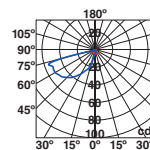

215X65X70

HORUS

● **70155** grey/gris

LED SMD 4W 3000K 55lm CRI>80 Driver ✓

Body Die Cast Aluminium/Aluminio Inyectado
Diff Polycarbonate/Polycarbonato

IP65 100-240V 50/60HZ

62X98

HORUS