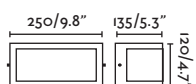

BONN

● **70697** dark grey/gris oscuro

E27 MAX 15W LED ☒ [17463]

Body Die Cast Aluminium/Acero Inoxidable
Diff PVC

ASKOT

○ **72020** white/blanco

E27 MAX 15W LED ☒ [17463]

Body Die Cast Aluminium/Aluminio Inyectado
Diff Translucent Glass/Cristal Translúcido