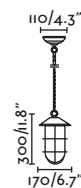

PLEC — Àlex&Manel Llusca

● 66214 old brown/marrón envejecido

● 66215 off white/blanco roto

LED 2xSMD 15W 2700K 2400lm CRI>80
Driver ✓

Body Steel/Acero
Diff PVC

IP44 220- 50/
240V 60HZ

P.289
WALL

PLEC — Àlex&Manel Llusca

● 66210 old brown/marrón envejecido

● 66211 off white/blanco roto

LED SMD 15W 2700K 2400lm CRI>80
Driver ✓

Body Steel/Acero
Diff PVC

IP44 220- 50/
240V 60HZ 1,5 MT

PLEC — Àlex&Manel Llusca

● 66212 old brown/marrón envejecido

● 66213 off white/blanco roto

LED SMD 15W 2700K 2400lm CRI>80
Driver ✓

Body Steel/Acero
Diff PVC

IP44 220- 50/
240V 60HZ

HONEY NEW

● 73696 black/negro

E27 MAX 15W LED [17463]

Body Aluminium/Aluminio
Diff Striped Glass/Cristal Rallado

IP44 0.7 MT

P.291
WALL