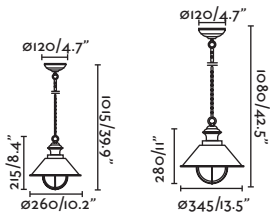

NÁUTICA

- 71111 rust brown/marrón óxido

2 E27 MAX 15W LED [17463]

Body Metal
Diff Bubble Glass/Cristal Burbuja