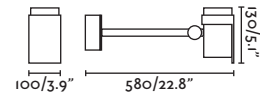

FOC

● **70157** dark grey/gris oscuro

LED COB 15W 3000K 800lm CRI>80 Driver ✓

Body Die Cast Aluminium/Aluminio Inyectado
Diff Glass/Cristal