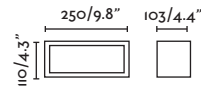

FEDON

● **70714** matt nickel/níquel mate

E27 MAX 15W LED ⊗ [17463]

Body Stainless Steel/Acero Inoxidable
Diff Opal PVC/PVC Opal