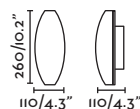

BACO

- **70819** grey/gris

LED SMD 6W 4000K 620lm CRI>80 Driver ✓

Body Aluminium/Aluminio
Diff Opal Polycarbonate/Polycarbonato Opal

IP54 100- 50/
240V 60HZ