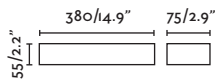

TACOS NEW

- **71062** dark grey/gris oscuro
- **71063** white/blanco
- **71064** aluminium/aluminio
- **71065** rust brown/marrón oxido

LED SMD 30W 3000K 2300lm CRI>80 Driver ✓

Body Aluminium/Aluminio
Diff Tempered Glass/Cristal Templado

IP65 220-240V 50/60HZ