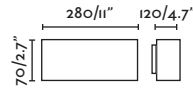

KAULA

- 70405 matt nickel/níquel mate

LED SMD 9W 3000K 400lm CRI>80 Driver ✓

Body 316 Stainless Steel/Acero Inox 316
Diff Opal PMMA/PMMA Opal

SEA SIDE SUITABLE IP44 220-240V 50/60HZ