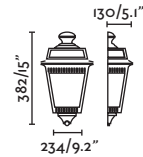

NEGUS

● **70696** grey/gris

E27 MAX 15W LED ☒ [17463]

Body Die Cast Aluminium/Acero Inoxidable
Diff Opal Polycarbonate/Polycarbonato Opal