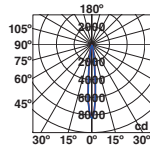

GEISER NEW

- 70302 matt nickel/níquel mate
- 70303 matt nickel/níquel mate

LED COB 7W 3000K 400lm Driver ✓
10° [70302] 38° [70303]

Cover 316 Stainless Steel/Acero Inox 316
Body Aluminium/Aluminio
Diff Tempered Glass/Cristal Templado

SEA SIDE SUITABLE **ORIENTABLE** **IP67**

100- 50/ 1K08 10° 38°
240V 60HZ

2000KG. 4409LB.

GEISER NEW

- 70305 matt nickel/níquel mate

LED COB 7W 3000K 400lm Driver ✓

Cover 316 Stainless Steel/Acero Inox 316
Body Aluminium/Aluminio
Diff Tempered Glass/Cristal Templado

SEA SIDE SUITABLE **ORIENTABLE**

IP67 100- 50/ 1K08 38°
240V 60HZ

2000KG. 4409LB.