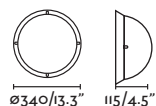

TAMI

● **70799** dark grey/gris oscuro

LED COB 12W 3000K 960Lm CRI>80 Driver ✓

Body Die Cast Aluminium/Aluminio Inyectado
Diff Transparent Glass/Cristal Transparente

IP54 100- 50/
240V 60HZ 40°

GOZ

● **70575** dark grey/gris oscuro

LED COB 8W 3000K 500Lm CRI>80 Driver ✓

Body Die Cast Aluminium/Aluminio Inyectado
Diff Glass/Cristal

IP54 100- 50/
240V 60HZ 40°

OLOT

○ **71372** white/blanco

● **71374** dark grey/gris oscuro

GU10 MAX 8W LED ✗ [17317]

Body Aluminium/Aluminio
Diff Transparent Glass/Cristal Transparente

IP44

DAKYU

○ **70719** white/blanco

E27 MAX 15W LED ✗ [17463]

Body ABS
Diff Opal Polycarbonate/Polycarbonato Opal

SEA SIDE SUITABLE IP66 IK10

DAKRON

○ **70722** white/blanco

E27 MAX 15W LED ✗ [17463]

Body ABS
Diff Opal Polycarbonate/Polycarbonato Opal

SEA SIDE SUITABLE IP65 IK10

YEN

● **70690** grey/gris

E27 MAX 15W LED ✗ [17463]

Body Die Cast Aluminium/Aluminio Inyectado
Diff Opal Polycarbonate/Polycarbonato Opal

IP54