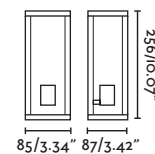

P.266 BOLLARD