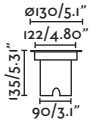

GEISER NEW

- 70302 matt nickel/níquel mate
- 70303 matt nickel/níquel mate

LED COB 7W 3000K 400lm Driver ✓
10° [70302] 38° [70303]

Cover 316 Stainless Steel/Acero Inox 316
Body Aluminium/Aluminio
Diff Tempered Glass/Cristal Templado

SEA SIDE SUITABLE **ORIENTABLE** **IP67**

100- 50/ 1K08 10° 38°
240V 60HZ

2000KG. 4409LB.

GEISER NEW

- 70305 matt nickel/níquel mate

LED COB 7W 3000K 400lm Driver ✓

Cover 316 Stainless Steel/Acero Inox 316
Body Aluminium/Aluminio
Diff Tempered Glass/Cristal Templado

SEA SIDE SUITABLE **ORIENTABLE**

IP67 100- 50/ 1K08 38°
240V 60HZ

2000KG. 4409LB.