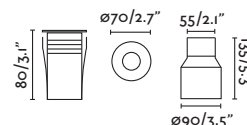

TARO

70449 matt nickel/níquel mate

LED COB 7W 3000K 280lm CRI>80 Driver ✓

Body 316 Stainless Steel/Acero Inox 316
Diff Glass/Cristal

SEA SIDE SUITABLE IP67 IK08 100-240V 50/60HZ

600KG. 1322LB. 30°