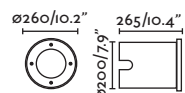

GEISER NEW

- 70306 matt nickel/níquel mate
- 70307 matt nickel/níquel mate

LED COB 32W 3000K 2300lm Driver ✓
10° [70306] 38° [70307]

Cover 316 Stainless Steel/Acero Inox 316
Body Aluminium/Aluminio
Diff Tempered Glass/Cristal Templado

SEA SIDE SUITABLE **ORIENTABLE** **IP67**

100- 50/ 1K08 10° 38°
240V 60HZ

2000KG. 4409LB.