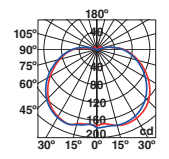

IP67 ⚡ 100-240V 50/60HZ 50° 2 MT ✓

NEW PICCOLA

— Faro Team 

- 70245 black/negro
- 70246 white/blanco
- LED SMD 6W 2700K 360lm CRI>80
- Driver ✓
- Body Metal
- Diff Opal PMMA/PMMA Opal
- IP65  100-240V 50/60HZ IK10  1.5 MT 