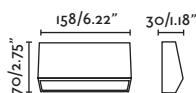

MUST

● **70658** dark grey/gris oscuro

LED SMD 3W 3000K 220lm CRI>80 Driver ✓

Body ABS
Diff Polycarbonate/Polycarbonato

SEA SIDE SUITABLE IP65 IK 10 220-240V 50/60HZ