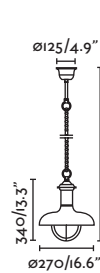

71143

- 71143 rust brown/marrón óxido

E27 MAX 15W LED [17463]

Body Metal
Diff Bubble Glass/Cristal Burbuja