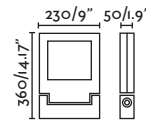

VIC

● **70581** dark grey/gris oscuro

LED SMD 52W 3000K 2400lm CRI>80 Driver ✓

Body Die Cast Aluminium/Aluminio Inyectado
Diff Transparent Glass/Cristal Transparente

IP65 IK07 ⚡ 100-240V 50/60HZ 25° 90° 180°

SOBEK

● **70151** black/negro

LED COB 7W 3000K 550lm CRI>80 Driver ✓

Body Die Cast Aluminium/Aluminio Inyectado
Diff Transparent Glass/Cristal Transparente

IP65 ⚡ 100-240V 50/60HZ 50° 0.2 MT ✓