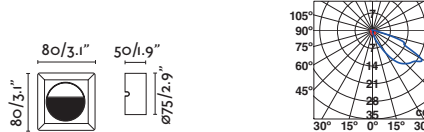

MINI RACING

● **70403** dark grey/gris oscuro

LED SMD 1W 4000K 30lm CRI>80 Driver ✓

Body Die Cast Aluminium/Aluminio Inyectado
Diff Transparent PVC/PVC Transparente

IP44 IK08 220-240V 50/60HZ 45°

Ø76