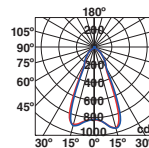

Body Die Cast Aluminium/Aluminio Inyectado
Diff Transparent Glass/Cristal Transparente

2 MT

SHOW **NEW**

● **71095** dark grey/gris oscuro

LED 12W 3000K 500lm CRI>80 Driver ✓

Spike [70525]

Body Aluminium/Aluminio
Diff Glass/Cristal