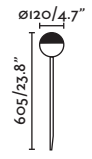

IP67 ⚡ 100-240V 50/60HZ 50° 2 MT ✓

NEW PICCOLA

— Faro Team 

- 70245 black/negro
- 70246 white/blanco
- LED SMD 6W 2700K 360lm CRI>80
- Driver ✓
- Body Metal
- Diff Opal PMMA/PMMA Opal
- IP65  100-240V 50/60HZ IK10  1.5 MT 