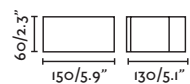

NINE NEW

○ 72082 white/blanco

● 72083 dark grey/gris oscuro

LED SMD 6W 3000K 280lm CRI>80 Driver ✓

Body CNC Aluminium/Aluminio CNC
Diff Glass/Cristal

IP65 IK10 100-240V 50/60HZ

BRACKET

● 72272 dark grey/gris oscuro

LED SMD 6W 3000K 270lm CRI>80 Driver ✓

Body Aluminium/Aluminio
Diff Opal Glass/Cristal Opal

IP44 220-240V 50/60HZ

KLAMP — Àlex&Manel Llusçà

● 74409 dark grey/gris oscuro

E27 MAX 15W LED ⊗ [17463]

Body Die Cast Aluminium/Aluminio Inyectado
Diff Opal Glass/Cristal Opal

IP44

P.273 BOLLARDS

ALP

● 74450 dark grey/gris oscuro

LED COB 8W 3000K 480lm CRI>80 Driver ✓

Body Die Cast Aluminium/Aluminio Inyectado
Diff Opal Polycarbonate/Polycarbonato Opal

IP54 100-240V 50/60HZ

AXEL NEW

○ 71272 white/blanco

● 71273 dark grey/gris oscuro

LED 6W 3000K 360lm CRI>80 Driver ✓

Body Aluminium/Aluminio
Diff Transparent Glass/Cristal Transparente

IP65 IK07 100-240V 50/60HZ

DAS

● 75518 dark grey/gris oscuro

LED COB 8W 3000K 480lm CRI>80 Driver ✓

Body Die Cast Aluminium/Aluminio Inyectado
Diff Transparent Glass/Cristal Transparente

IP54 100-240V 50/60HZ

P.271 BOLLARDS

P.271 BOLLARDS