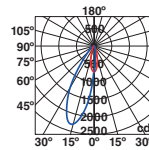

SALT ASIMETRIC

70591 matt nickel/níquel mate

LED COB 9W 3000K 500lm CRI90 Driver ✓

Body 316 Stainless Steel/Acero Inox 316
Diff Glass/Cristal

SEA SIDE SUITABLE IP67 IK08 100-240V 50/60HZ

2000KG. 4409LB. 45°