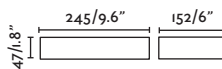

NAIROBI NEW

○ 70830 white/blanco

● 70831 dark grey/gris oscuro

● 70832 rust brown/marrón oxidado

LED SMD 6W 3000K 2x190lm CRI>80 Driver ✓

Body Aluminium/Aluminio
Diff Glass/Cristal

IP54 ⚡ 100- 50/ 240V 60HZ