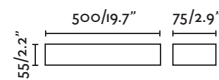

TOLUCA

- **71050** dark grey/gris oscuro
- **71051** white/blanco
- **71052** aluminium/aluminio
- **71053 NEW** rust brown/marrón oxido

LED SMD 16W 3000K 1000lm CRI>80 Driver ✓

Body Aluminium/Aluminio
Diff Tempered Glass/Cristal Templado

IP65 IK08 220-240V 50/60HZ

TACANA

- **71046 NEW** rust brown/marrón oxido
- **71047** white/blanco
- **71048** dark grey/gris oscuro
- **71049** aluminium/aluminio

LED SMD 27W 3000K 1700lm CRI>80 Driver ✓

Body Aluminium/Aluminio
Diff Tempered Glass/Cristal Templado

IP65 100-240V 50/60HZ

TACOS NEW

- **71062** dark grey/gris oscuro
- **71063** white/blanco
- **71064** aluminium/aluminio
- **71065** rust brown/marrón oxido

LED SMD 30W 3000K 2300lm CRI>80 Driver ✓

Body Aluminium/Aluminio
Diff Tempered Glass/Cristal Templado

IP65 220-240V 50/60HZ