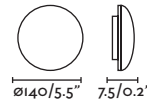

FRED

- **70663** black/negro
- **70664** white/blanco

LED SMD 7W 3000K 400lm Driver ✓

Body Polycarbonate/Polycarbonato
Diff Opal Polycarbonate/Polycarbonato Opal

IP65 IK10 100- 50/
240V 60HZ

TOM NEW

- **70665** white/blanco
- **70666** black/negro

LED SMD 7W 3000K 400lm CRI>80 Driver ✓

Body Polycarbonate/Polycarbonato
Diff Opal Polycarbonate/Polycarbonato Opal

IP65 IK10 100- 50/
240V 60HZ

SUN

- **70823** dark grey/gris oscuro

LED SMD 5W 3000K 275lm CRI>80 Driver ✓

Body Aluminium/Aluminio
Diff Opal Polycarbonate/Polycarbonato Opal

IP54 100- 50/
240V 60HZ

FRED XL NEW

- **70667** black/negro
- **70668** white/blanco

LED SMD 11W 3000K 600lm CRI>80 Driver ✓

Body Polycarbonate/Polycarbonato
Diff Opal Polycarbonate/Polycarbonato Opal

IP65 IK10 100- 50/
240V 60HZ

TOM XL NEW

- **70682** black/negro
- **70683** white/blanco

LED SMD 11W 3000K 600lm CRI>80 Driver ✓

Body Polycarbonate/Polycarbonato
Diff Opal Polycarbonate/Polycarbonato Opal

IP65 IK10 100- 50/
240V 60HZ

BACO

- **70819** grey/gris

LED SMD 6W 4000K 620lm CRI>80 Driver ✓

Body Aluminium/Aluminio
Diff Opal Polycarbonate/Polycarbonato Opal

IP54 100- 50/
240V 60HZ