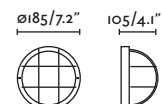

ÓVALO

- 71000 white/blanco
- 71001 black/negro

E27 MAX 15W LED [17463]

Body PVC
Diff Striped Glass/Cristal Rallado