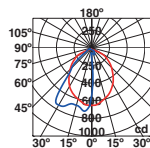

KEENAN

● **70564** nickel/níquel

LED SMD 1W **6500K** 80lm CRI>80
Gear ⓧ [98101050 ELT 50W]
Magnetic Transformer ⓧ

Body Aluminium/Aluminio
Diff Transparent Glass/Cristal Transparente

IP67 IK08 ⓧ 12V ⓧ

KEENAN

● **70546** nickel/níquel

LED SMD 0,5W **6500K** 20lm CRI>80
Gear ⓧ [98101050 ELT 50W]
Magnetic Transformer ⓧ

Body Aluminium/Aluminio
Diff Transparent Glass/Cristal Transparente

IP67 IK08 ⓧ 12V ●

KEENAN

● **70547** nickel/níquel

LED SMD 0,8W **6500K** 40lm CRI>80
Gear ⓧ [98101050 ELT 50W]
Magnetic Transformer ⓧ

Body Aluminium/Aluminio
Diff Transparent Glass/Cristal Transparente

IP67 IK08 ⓧ 12V ●

ø70/2.8" 15/0.6"

ø70/2.8" 15/0.6"

ø70/2.8" 15/0.6"

PILL

○ **70824** white/blanco
● **70825** dark grey/gris oscuro
● **70826** rust brown/marrón oxido

LED CREE 4W **3000K** 110lm CRI>80 Driver ✓

Body Aluminium/Aluminio
Diff Glass/Cristal

IP54 ⓧ 100-240V 50/60HZ ⓧ

DRAK

● **72330** brass/latón

LED 6W **3000K** 220lm CRI>80 Driver ✓

Body brass/latón
Diff transparent PMMA/PMMA transparente

IP44 ⓧ 100-240V 50/60HZ IK08 ⓧ

BROW

○ **70408** white/blanco
● **70409** dark grey/gris oscuro

LED SMD 3W **3000K** 250lm CRI>80 Driver ✓

Body Polycarbonate/Policarbonato
Diff Opal PMMA/PMMA Opal

IP44 ⓧ 220-240V 50HZ ⓧ