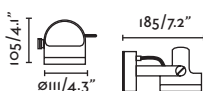

ALFA — Àlex&Manel Llusçà

● 70025 dark grey/gris oscuro

● 70026 NEW dark grey/gris oscuro

LED COB 14W CRI>80 Driver

3000K [70025] 900lm

4000K [70026] 1000lm NEW

Body Die Cast Aluminium/Aluminio Inyectado

Diff Transparent Glass/Cristal Transparente

IP65 100- 50/ 240V 60HZ 80° 160°
180°