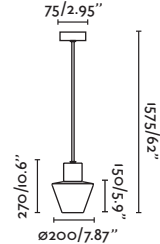

MISTU — Faro Team 

● **74427+74428** dark grey/gris oscuro

E27 MAX 15W LED [17437]

Body Die Cast Aluminium/Aluminio Inyectado
Diff Opal PMMA/ PMMA Opal

IP44   1.5 MT

P.263-278
BOLLARDS

P.288
WALL

MUFFIN — Àlex&Manel Llusçà 