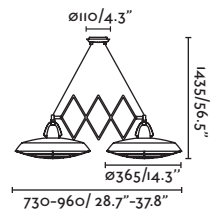

PLEC — Àlex&Manel Llusca

● 66214 old brown/marrón envejecido

● 66215 off white/blanco roto

LED 2xSMD 15W 2700K 2400lm CRI>80
Driver ✓

Body Steel/Acero
Diff PVC

IP44 220- 50/
240V 60HZ

P.289
WALL

PLEC — Àlex&Manel Llusca

● 66210 old brown/marrón envejecido

● 66211 off white/blanco roto

LED SMD 15W 2700K 2400lm CRI>80
Driver ✓

Body Steel/Acero
Diff PVC

IP44 220- 50/
240V 60HZ 1,5 MT

PLEC — Àlex&Manel Llusca

● 66212 old brown/marrón envejecido

● 66213 off white/blanco roto

LED SMD 15W 2700K 2400lm CRI>80
Driver ✓

Body Steel/Acero
Diff PVC

IP44 220- 50/
240V 60HZ

HONEY NEW

● 73696 black/negro

E27 MAX 15W LED [17463]

Body Aluminium/Aluminio
Diff Striped Glass/Cristal Rallado

IP44 0.7 MT

P.291
WALL