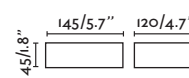

P.271 BOLLARDS