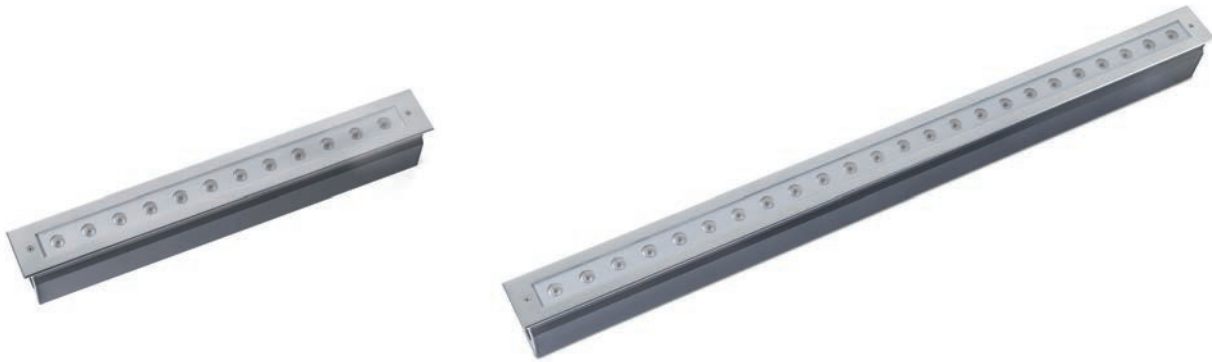

GRAVA

● **70447** matt nickel/níquel mate

LED 22W 3000K 900lm CRI>80
Transformer [98324076]

Body 316 Stainless Steel/Acero Inox 316
Diff Glass/Cristal

SEA SIDE SUITABLE IP67 IK07 III 24 VDC

1000KG. 2204LB. 30° 528X70X80

GRAVA

● **70448** matt nickel/níquel mate

LED 42W 3000K 2000lm CRI>80
Transformer [98324076]

Body 316 Stainless Steel/Acero Inox 316
Diff Glass/Cristal

SEA SIDE SUITABLE IP67 IK07 III 24 VDC

1000KG. 2204LB. 22° 1008X70X80

OUTDOOR