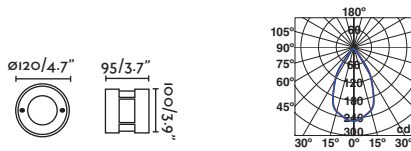

SURIA-3

● **70592N** matt nickel/níquel mate

LED COB 3W 3000K 175lm CRI>80 Driver ✓

Body 316 Stainless Steel/Acero Inox 316
Diff Glass/Cristal

SEA SIDE SUITABLE IP67 IK08 100-240V 50/60HZ

1000KG. 2204LB. 60°

SURIA-I2

● **70589** matt nickel/níquel mate

LED COB 12W 3000K 870lm CRI>80 Driver ✓

Body 316 Stainless Steel/Acero Inox 316
Diff Glass/Cristal

SEA SIDE SUITABLE IP67 IK08 100-240V 50/60HZ

1000KG. 2204LB. 24°

SURIA-I2

● **70593N** matt nickel/níquel mate

LED COB 12W 3000K 970lm CRI>80 Driver ✓

Body 316 Stainless Steel/Acero Inox 316
Diff Glass/Cristal

SEA SIDE SUITABLE IP67 IK08 100-240V 50/60HZ

1000KG. 2204LB. 60°

SURIA-3

● **70588** matt nickel/níquel mate

LED COB 3W 3000K 190lm CRI>80 Driver ✓

Body 316 Stainless Steel/Acero Inox 316
Diff Glass/Cristal

SEA SIDE SUITABLE IP67 IK08 100-240V 50/60HZ

1000KG. 2204LB. 24°