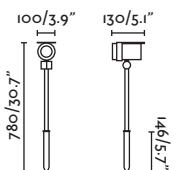

FOC

● **70159** dark grey/gris oscuro

LED COB 15W 3000K 800lm CRI>80 Driver

Body Die Cast Aluminium/Aluminio Inyectado
Diff Glass/Cristal