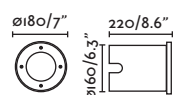

SEA SIDE SUITABLE **IP67** IK08

2000KG. 4409LB.

TECNO-6

● **71489N** matt nickel/níquel mate

GU10 MAX 8W LED ⓧ [17324]

Body 316 Stainless Steel/Acero Inox 316
Diff Glass/Cristal

SEA SIDE SUITABLE **IP67** IK08