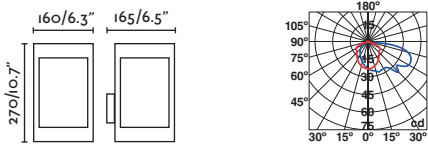

LUR

● **70827** dark grey/gris oscuro

LED SMD 12W 3000K 950lm CRI>80 Driver ✓

Body Aluminium/Aluminio
Diff Opal PMMA/PMMA Opal

IP54 ⚡ 100- 50/
240V 60HZ