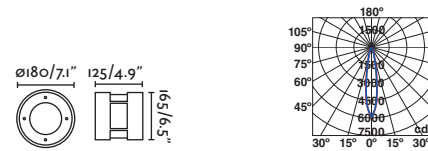

SURIA-3

● **70592N** matt nickel/níquel mate

LED COB 3W 3000K 175lm CRI>80 Driver ✓

Body 316 Stainless Steel/Acero Inox 316
Diff Glass/Cristal

SEA SIDE SUITABLE IP67 IK08 100-240V 50/60HZ

1000KG. 2204LB. 60°

SURIA-I2

● **70589** matt nickel/níquel mate

LED COB 12W 3000K 870lm CRI>80 Driver ✓

Body 316 Stainless Steel/Acero Inox 316
Diff Glass/Cristal

SEA SIDE SUITABLE IP67 IK08 100-240V 50/60HZ

1000KG. 2204LB. 24°

SURIA-I2

● **70593N** matt nickel/níquel mate

LED COB 12W 3000K 970lm CRI>80 Driver ✓

Body 316 Stainless Steel/Acero Inox 316
Diff Glass/Cristal

SEA SIDE SUITABLE IP67 IK08 100-240V 50/60HZ

1000KG. 2204LB. 60°

SURIA-3

● **70588** matt nickel/níquel mate

LED COB 3W 3000K 190lm CRI>80 Driver ✓

Body 316 Stainless Steel/Acero Inox 316
Diff Glass/Cristal

SEA SIDE SUITABLE IP67 IK08 100-240V 50/60HZ

1000KG. 2204LB. 24°