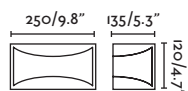

ASKOT

○ **72020** white/blanco

E27 MAX 15W LED ☒ [17463]

Body Die Cast Aluminium/Aluminio Inyectado
Diff Translucent Glass/Cristal Translúcido