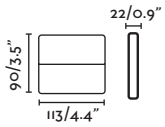

ADAY

- 70644 white/blanco
- 70645 dark grey/gris oscuro

LED SMD 6W 3000K 450lm CRI>80 Driver ✓

Body Die Cast Aluminium/Aluminio Inyectado
Diff Opal Polycarbonate/Policarbonato Opal

IP54 IK08 220-240V 50/60HZ