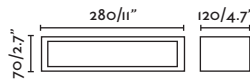

FEDON

● **70714** matt nickel/níquel mate

E27 MAX 15W LED ⊗ [17463]

Body Stainless Steel/Acero Inoxidable
Diff Opal PVC/PVC Opal