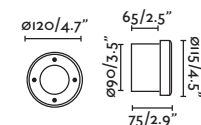

2000KG. 4409LB.

LIO

● **71495** matt nickel/níquel mate

GX53 6W 3000K 330lm [17340]

Body 316 Stainless Steel/Acero Inox 316
Diff Glass/Cristal

SEA SIDE SUITABLE **IP67** IK10

2000KG. 4409LB.

RECESSED