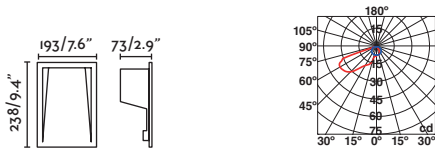

SOUN NEW

● **70833** dark grey/gris oscuro

● **70834** white/blanco

LED SMD 5W 3000K 290lm CRI>80 Driver ✓

Body Aluminium/Aluminio
Diff Glass/Cristal

IP65 IK08 100-240V 50/60HZ 120°

220X950655