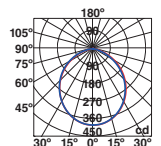

KALA

○ 70582 white/blanco

● 70583 dark grey/gris oscuro

LED SMD 16W 2700K 1200lm CRI>80 Driver ✓

Body Aluminium/Aluminio
Diff Opal Glass/Cristal Opal

IP54 ⚡ 220- 50/ 240V 60HZ

TORE

● 70648 dark grey/gris oscuro

LED COB 30W 3000K 2000lm CRI>80 Driver ✓

Body Die Cast Aluminium/Aluminio Inyectado
Diff Translucent Glass/Cristal translúcido

IP54 ⚡ 100- 50/ 240V 60HZ

NAIROBI NEW

○ 70830 white/blanco

● 70831 dark grey/gris oscuro

● 70832 rust brown/marrón oxidado

LED SMD 6W 3000K 2x190lm CRI>80 Driver ✓

Body Aluminium/Aluminio
Diff Glass/Cristal

IP54 ⚡ 100- 50/ 240V 60HZ

SUMA

● 70749 dark grey/gris oscuro

2 E27 MAX 15W LED [17463]

Body Die Cast Aluminium/Aluminio Inyectado
Diff Translucent Glass/Cristal Translúcido

IP44 ⚡

CANON

● 70566N dark grey/gris oscuro

○ 70567N white/blanco

LED HIGH POWER 4W 3000K 130lm CRI>80 Driver ✓

Body Die Cast Aluminium/Aluminio Inyectado
Diff Tempered Glass/Cristal Templado

IP44 ⚡ 100- 50/ 240V 60HZ

GUIZA NEW

● 71278 dark grey/gris oscuro

LED SMD 10W 3000K 400lm CRI>80 Driver ✓

Body Aluminium/Aluminio
Diff Glass/Cristal

IP65 ⚡ IK06 100- 50/ 240V 60HZ