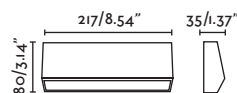

SEA SIDE SUITABLE IP65 IK 10 220-240V 50/60HZ

MUST

● **70659** dark grey/gris oscuro

LED SMD 4W 3000K 240lm CRI>80 Driver ✓

Body ABS
Diff Polycarbonate/Polycarbonato

SEA SIDE SUITABLE IP65 IK 10 220-240V 50/60HZ