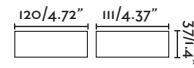

P.273
BOLLARD