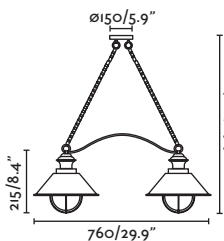

P.290
WALL

SUSPENDED

NÁUTICA

- 71113 rust brown/marrón óxido

2 E27 MAX 15W LED [17463]

Body Metal
Diff Bubble Glass/Cristal Burbuja

NÁUTICA

- 71114 rust brown/marrón óxido