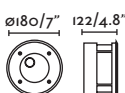

SALT ASIMETRIC

70591 matt nickel/níquel mate

LED COB 9W 3000K 500lm CRI90 Driver ✓

Body 316 Stainless Steel/Acero Inox 316
Diff Glass/Cristal

SEA SIDE SUITABLE IP67 IK08 100-240V 50/60HZ

2000KG. 4409LB. 45°