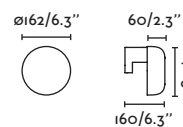

BU-OH! — Estudi Ribaudí

● **71212** dark grey/gris oscuro

○ **71215** white/blanco

LED SMD 12W 3000K 310lm CRI>80 Driver ✓

Body Die Cast Aluminium/Aluminio Inyectado
Diff Opal Polycarbonate/Polycarbonato Opal

IP65 100- 50/
240V 60HZ

GROW — Estudi Ribaudí

● **71205** dark grey/gris oscuro

LED SMD 9W 3000K 720lm CRI>80 Driver ✓

Body Die Cast Aluminium/Aluminio Inyectado
Diff Polycarbonate/Polycarbonato

IP65 100- 50/
240V 60HZ

FUTURE — Estudi Ribaudí

○ **71516** white/blanco

● **71517** dark grey/gris oscuro

E27 MAX 15W LED ✕ [17437]

Body Polycarbonate/Polycarbonato
Diff Opal Polycarbonate/Polycarbonato Opal

SEA SIDE SUITABLE IP44

ÁNCORA—Àlex&Manel Llusçà

● **74401** dark grey/gris oscuro

E27 MAX 15W LED ✕ [17463]

Body Die Cast Aluminium/Aluminio Inyectado
Diff Opal Polycarbonate/Polycarbonato Opal

IP44