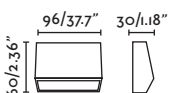

MUST

● **70657** dark grey/gris oscuro

LED SMD 2W 3000K 80lm CRI>80 Driver ✓

Body ABS
Diff Polycarbonate/Polycarbonato

SEA SIDE SUITABLE IP65 IK 10 220-240V 50/60HZ