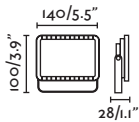

FLUX

● **70649** dark grey/gris oscuro

LED SMD 10W 3000K 450lm CRI>80 Driver ✓
Spike ⊗ [70525]

Body Aluminium/Aluminio
Diff Opal Polycarbonat/Policarbonato Opal

IP54 IK08 ⚡ 220-240V 50/60HZ 90° 160° 180° 2 MT

KARL

● **70261** dark grey/gris oscuro

LED SMD 12W 3000K 1100lm CRI>80 Driver ✓

Body Aluminium/Aluminio
Diff Tempered Glass/Cristal Templado

IP65 ⚡ 220-240V 50/60HZ 110°

VIC

● **70581** dark grey/gris oscuro

LED SMD 52W 3000K 2400lm CRI>80 Driver ✓

Body Die Cast Aluminium/Aluminio Inyectado
Diff Transparent Glass/Cristal Transparente

IP65 IK07 ⚡ 100-240V 50/60HZ 25° 90° 180°

SOBEK

● **70151** black/negro

LED COB 7W 3000K 550lm CRI>80 Driver ✓

Body Die Cast Aluminium/Aluminio Inyectado
Diff Transparent Glass/Cristal Transparente

IP65 ⚡ 100-240V 50/60HZ 50° 0.2 MT ✓

BALDER

● **70469** black/negro

LED SMD 3W 3000K 110lm CRI>80 Driver ✓

Body Aluminium/Aluminio
Diff Transparent Glass/Cristal Transparente

IP67 ⚡ 100-240V 50/60HZ 50° 2 MT ✓