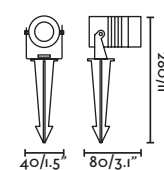

FLUX

● **70649** dark grey/gris oscuro

LED SMD 10W 3000K 450lm CRI>80 Driver ✓
Spike ⊗ [70525]

Body Aluminium/Aluminio
Diff Opal Polycarbonat/Policarbonato Opal

IP54 IK08 ⚡ 220-240V 50/60HZ 90° 160° 180° 2 MT

KARL

● **70261** dark grey/gris oscuro

LED SMD 12W 3000K 1100lm CRI>80 Driver ✓

Body Aluminium/Aluminio
Diff Tempered Glass/Cristal Templado

IP65 ⚡ 220-240V 50/60HZ 110°

VIC

● **70581** dark grey/gris oscuro

LED SMD 52W 3000K 2400lm CRI>80 Driver ✓

Body Die Cast Aluminium/Aluminio Inyectado
Diff Transparent Glass/Cristal Transparente

IP65 IK07 ⚡ 100-240V 50/60HZ 25° 90° 180°

SOBEK

● **70151** black/negro

LED COB 7W 3000K 550lm CRI>80 Driver ✓

Body Die Cast Aluminium/Aluminio Inyectado
Diff Transparent Glass/Cristal Transparente

IP65 ⚡ 100-240V 50/60HZ 50° 0.2 MT ✓

BALDER

● **70469** black/negro

LED SMD 3W 3000K 110lm CRI>80 Driver ✓

Body Aluminium/Aluminio
Diff Transparent Glass/Cristal Transparente

IP67 ⚡ 100-240V 50/60HZ 50° 2 MT ✓