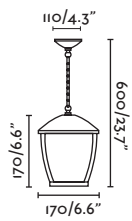

WILMA

● **74996** dark grey/gris oscuro

E27 MAX 15W LED [17463]

Body Die Cast Aluminium/Aluminio Inyectado
Diff Translucent Poly./Pol. Translúcido

IP44 1.5 MT

P.289
WALL