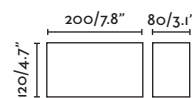

TANE

● 72269 dark grey/gris oscuro

LED HIGH POWER 6W 3000K 315lm CRI>80 Driver ✓

Body Aluminium/Aluminio
Diff Translucent Glass/Cristal Translúcido