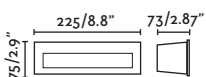

HORUS

● **70155** grey/gris

LED SMD 4W 3000K 55lm CRI>80 Driver ✓

Body Die Cast Aluminium/Aluminio Inyectado
Diff Polycarbonate/Polycarbonato

IP65 100-240V 50/60HZ

62X98