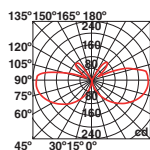

ADAY

- 70644 white/blanco
- 70645 dark grey/gris oscuro

LED SMD 6W 3000K 450lm CRI>80 Driver ✓

Body Die Cast Aluminium/Aluminio Inyectado
Diff Opal Polycarbonate/Policarbonato Opal

IP54 IK08 220-240V 50/60HZ