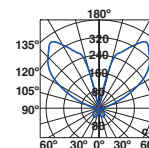

P.271 BOLLARDS