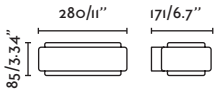

STICKER — Lucid

● **75540** dark grey/gris oscuro

LED SMD 20W 3000K 1350lm CRI>80
Driver ✓

Body Aluminium/Aluminio
Diff Opal PMMA/PMMA Opal

IP65 100- 50/
240V 60HZ

P.253 BOLLARD

CLAUSS

○ **70262** white/blanco

● **70263** dark grey/gris oscuro

LED SMD 7W 3000K 480lm CRI>80 Driver ✓

Body Die Cast Aluminium/Aluminio Inyectado

IP54 IK08 220- 50/
240V 60HZ

QUART

● **70579** dark grey/gris oscuro

LED SMD 30W 3000K 1200lm CRI>80
Driver ✓

Body Die Cast Aluminium/Aluminio Inyectado
Diff Opal Glass/Cristal Opal

IP54 220- 50/
240V 60HZ

DRAGMA NEW Àlex&Manel Llusçà

● **71362L** dark grey/gris oscuro

LED SMD 15W 3000K 300lm CRI>80 Driver ✓

Body Die Cast Aluminium/Aluminio Inyectado
Diff Translucent Glass/Cristal Translúcido

IP65 100- 50/
240V 60HZ