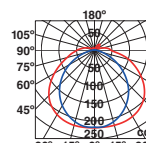

HALF — Nahtrang

- 71536 white/blanco
- 71537 dark grey/gris oscuro
- LED SMD 20W 3000K 1350lm CRI>80 Driver ✓

Body Die Cast Aluminium/Aluminio Inyectado
Diff Opal Glass/Cristal Opal

IP65 100- 50/
240V 60HZ

TONE — Nahtrang

- 71538 white/blanco
- 71539 dark grey/gris oscuro
- LED SMD 20W 3000K 1200lm CRI>80 Driver ✓

Body Die Cast Aluminium/Aluminio Inyectado
Diff Opal Glass/Cristal Opal

IP65 100- 50/
240V 60HZ

HIKARI NEW

- 71274 dark grey/gris oscuro
- LED SMD 10W 3000K 400lm CRI>80 Driver ✓
- Body Aluminium/Aluminio
  Diff Opal Polycarbonate/Polycarbonato Opal

IP65 IK 10 100- 50/
240V 60HZ

KUBICK

- 70689 dark grey/gris oscuro
- 70715 grey/gris

E27 MAX 15W LED ✕ [17463]

Body Die Cast Aluminium/Aluminio Inyectado
Diff Opal PVC/PVC Opal

IP44