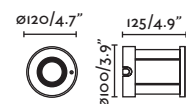

EDEL

● **70455** matt nickel/níquel mate

LED HIGH POWER 18W 4000K 900lm CRI>80
Driver ⓧ [46067]

Body 316 Stainless Steel/Acero Inox 316
Diff Glass/Cristal

SEA SIDE SUITABLE **IP68** IK08 24 VDC 50/60HZ

1000KG. 2204LB. **25°** Ø156

Very important: to be used only underwater
Importante: uso exclusivo sólo bajo el agua

Visit faro.es to consult how to install it.
Visita faro.es para consultar su instalación.

EDEL RGB

● **70456** matt nickel/níquel mate

LED HIGH POWER 18W CRI>80
Driver ⓧ [46067]

Body 316 Stainless Steel/Acero Inox 316
Diff Glass/Cristal

SEA SIDE SUITABLE **IP68** IK08 24 VDC 50/60HZ

1000KG. 2204LB. **25°** Ø156

Very important: to be used only underwater
Importante: uso exclusivo sólo bajo el agua

Visit faro.es to consult how to install it.
Visita faro.es para consultar su instalación.

RGB ACCESSORIES

46067 24V 20W

70472 LED RGB MASTER 24V 72W

70474 Control remoto IR RGB

70475 Receptor IR RGB

70476 LED RGB SLAVE 24V 72W

TECNO-I

● **71483** matt nickel/níquel mate

E27 MAX 15W LED ⓧ [17463]

Body 316 Stainless Steel/Acero Inox 316
Diff Glass/Cristal

SEA SIDE SUITABLE **IP67** IK08

2000KG. 4409LB.

TECNO-6

● **71489N** matt nickel/níquel mate

GU10 MAX 8W LED ⓧ [17324]

Body 316 Stainless Steel/Acero Inox 316
Diff Glass/Cristal

SEA SIDE SUITABLE **IP67** IK08

2000KG. 4409LB.

LIO

● **71495** matt nickel/níquel mate

GX53 6W 3000K 330lm [17340]

Body 316 Stainless Steel/Acero Inox 316
Diff Glass/Cristal

SEA SIDE SUITABLE **IP67** IK10

2000KG. 4409LB.