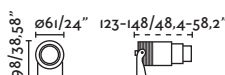

SHOW **NEW**

● **71095** dark grey/gris oscuro

LED 12W 3000K 500lm CRI>80 Driver ✓

Spike [70525]

Body Aluminium/Aluminio
Diff Glass/Cristal