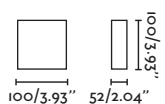

Body 316 Stainless Steel/Acero Inox 316
Diff Opal PMMA/PMMA Opal

SEA SIDE SUITABLE IP44 220-240V 50/60HZ

KAULA

- 70406 matt nickel/níquel mate

LED SMD 16W 3000K 650lm CRI>80 Driver ✓

Body 316 Stainless Steel/Acero Inox 316
Diff Opal PMMA/PMMA Opal