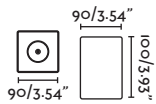

DAKYU

○ **70719** white/blanco

E27 MAX 15W LED ✗ [17463]

Body ABS
Diff Opal Polycarbonate/Polycarbonato Opal

SEA SIDE SUITABLE IP66 IK10