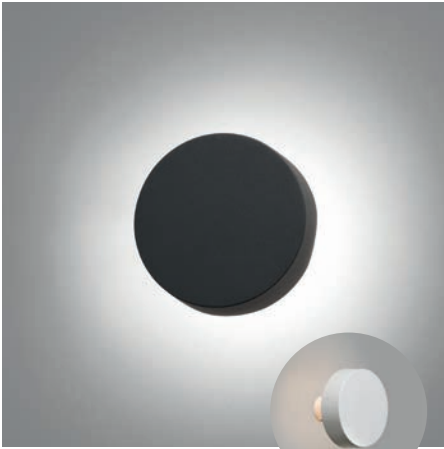

P.253 BOLLARD

CLAUSS

○ **70262** white/blanco

● **70263** dark grey/gris oscuro

LED SMD 7W 3000K 480lm CRI>80 Driver ✓

Body Die Cast Aluminium/Aluminio Inyectado

IP54 IK08 220- 50/
240V 60HZ