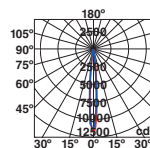

GEISER NEW

- 70306 matt nickel/níquel mate
- 70307 matt nickel/níquel mate

LED COB 32W 3000K 2300lm Driver ✓
10° [70306] 38° [70307]

Cover 316 Stainless Steel/Acero Inox 316
Body Aluminium/Aluminio
Diff Tempered Glass/Cristal Templado

SEA SIDE SUITABLE **ORIENTABLE** **IP67**

100- 50/ 1K08 10° 38°
240V 60HZ

2000KG. 4409LB.