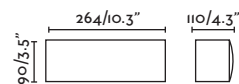

BU-OH! — Estudi Ribaudí

● **71212** dark grey/gris oscuro

○ **71215** white/blanco

LED SMD 12W 3000K 310lm CRI>80 Driver ✓

Body Die Cast Aluminium/Aluminio Inyectado
Diff Opal Polycarbonate/Polycarbonato Opal

IP65 100- 50/
240V 60HZ

GROW — Estudi Ribaudí

● **71205** dark grey/gris oscuro

LED SMD 9W 3000K 720lm CRI>80 Driver ✓

Body Die Cast Aluminium/Aluminio Inyectado
Diff Polycarbonate/Polycarbonato

IP65 100- 50/
240V 60HZ

FUTURE — Estudi Ribaudí

○ **71516** white/blanco

● **71517** dark grey/gris oscuro

E27 MAX 15W LED ✕ [17437]

Body Polycarbonate/Polycarbonato
Diff Opal Polycarbonate/Polycarbonato Opal

SEA SIDE SUITABLE IP44

ÁNCORA—Àlex&Manel Llusçà

● **74401** dark grey/gris oscuro

E27 MAX 15W LED ✕ [17463]

Body Die Cast Aluminium/Aluminio Inyectado
Diff Opal Polycarbonate/Polycarbonato Opal

IP44

P.268
BOLLARD