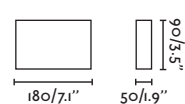

WEST

- 70888 dark grey/gris oscuro

E27 MAX I5W LED ✗ [17437]

Body Die Cast Aluminium/Aluminio Inyectado
Diff Translucent Glass/Cristal Translúcido

IP54