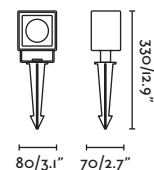

BALDER

● **70469** black/negro

LED SMD 3W 3000K 110lm CRI>80 Driver ✓

Body Aluminium/Aluminio
Diff Transparent Glass/Cristal Transparente

IP67 ⚡ 100-240V 50/60HZ 50° 2 MT ✓