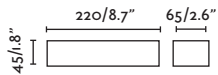

TACANA

- **71046 NEW** rust brown/marrón oxido
- **71047** white/blanco
- **71048** dark grey/gris oscuro
- **71049** aluminium/aluminio

LED SMD 27W 3000K 1700lm CRI>80 Driver ✓

Body Aluminium/Aluminio
Diff Tempered Glass/Cristal Templado

IP65 100-240V 50/60HZ