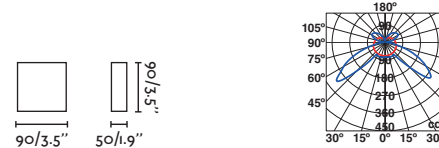

POL

● **70829** dark grey/gris oscuro

LED SMD 8W 3000K 550lm CRI>80 Driver ✓

Body Aluminium/Aluminio
Diff Opal PMMA/PMMA Opal

IP54 ⚡ 100- 50/
240V 60HZ