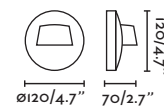

KEENAN

● **70564** nickel/níquel

LED SMD 1W **6500K** 80lm CRI>80
Gear ⓧ [98101050 ELT 50W]
Magnetic Transformer ⓧ

Body Aluminium/Aluminio
Diff Transparent Glass/Cristal Transparente

IP67 IK08 ⓧ 12V ⓧ

KEENAN

● **70546** nickel/níquel

LED SMD 0,5W **6500K** 20lm CRI>80
Gear ⓧ [98101050 ELT 50W]
Magnetic Transformer ⓧ

Body Aluminium/Aluminio
Diff Transparent Glass/Cristal Transparente

IP67 IK08 ⓧ 12V ●

KEENAN

● **70547** nickel/níquel

LED SMD 0,8W **6500K** 40lm CRI>80
Gear ⓧ [98101050 ELT 50W]
Magnetic Transformer ⓧ

Body Aluminium/Aluminio
Diff Transparent Glass/Cristal Transparente

IP67 IK08 ⓧ 12V ●

ø70/2.8" 15/0.6"

ø70/2.8" 15/0.6"

ø70/2.8" 15/0.6"

PILL

○ **70824** white/blanco
● **70825** dark grey/gris oscuro
● **70826** rust brown/marrón oxido

LED CREE 4W **3000K** 110lm CRI>80 Driver ✓

Body Aluminium/Aluminio
Diff Glass/Cristal

IP54 ⓧ 100-240V 50/60HZ ⓧ

DRAK

● **72330** brass/latón

LED 6W **3000K** 220lm CRI>80 Driver ✓

Body brass/latón
Diff transparent PMMA/PMMA transparente

IP44 ⓧ 100-240V 50/60HZ IK08 ⓧ

BROW

○ **70408** white/blanco
● **70409** dark grey/gris oscuro

LED SMD 3W **3000K** 250lm CRI>80 Driver ✓

Body Polycarbonate/Policarbonato
Diff Opal PMMA/PMMA Opal

IP44 ⓧ 220-240V 50HZ ⓧ