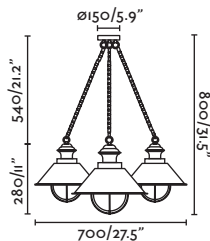

71142

ESTORIL

- 71142 rust brown/marrón óxido

E27 MAX 15W LED [17463]

Body Metal
Diff Bubble Glass/Cristal Burbuja