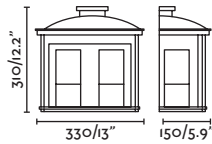

NEGUS

● **70696** grey/gris

E27 MAX 15W LED ☒ [17463]

Body Die Cast Aluminium/Acero Inoxidable
Diff Opal Polycarbonate/Polycarbonato Opal