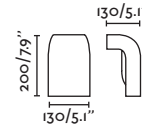

NINE NEW

○ 72082 white/blanco

● 72083 dark grey/gris oscuro

LED SMD 6W 3000K 280lm CRI>80 Driver ✓

Body CNC Aluminium/Aluminio CNC
Diff Glass/Cristal

IP65 IK10 100-240V 50/60HZ

BRACKET

● 72272 dark grey/gris oscuro

LED SMD 6W 3000K 270lm CRI>80 Driver ✓

Body Aluminium/Aluminio
Diff Opal Glass/Cristal Opal

IP44 220-240V 50/60HZ

KLAMP — Àlex&Manel Llusçà

● 74409 dark grey/gris oscuro

E27 MAX 15W LED ⊗ [17463]

Body Die Cast Aluminium/Aluminio Inyectado
Diff Opal Glass/Cristal Opal

IP44

P.273 BOLLARDS

ALP

● 74450 dark grey/gris oscuro

LED COB 8W 3000K 480lm CRI>80 Driver ✓

Body Die Cast Aluminium/Aluminio Inyectado
Diff Opal Polycarbonate/Polycarbonato Opal

IP54 100-240V 50/60HZ

AXEL NEW

○ 71272 white/blanco

● 71273 dark grey/gris oscuro

LED 6W 3000K 360lm CRI>80 Driver ✓

Body Aluminium/Aluminio
Diff Transparent Glass/Cristal Transparente

IP65 IK07 100-240V 50/60HZ

DAS

● 75518 dark grey/gris oscuro

LED COB 8W 3000K 480lm CRI>80 Driver ✓

Body Die Cast Aluminium/Aluminio Inyectado
Diff Transparent Glass/Cristal Transparente

IP54 100-240V 50/60HZ

P.271 BOLLARDS

P.271 BOLLARDS