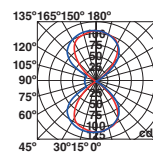

LACE

● 70811 dark grey/gris oscuro

LED HIGH POWER 6W 4000K 315lm CRI>80 Driver ✓

Body Die Cast Aluminium/Aluminio Inyectado
Diff Transparent Glass/Cristal Transparente

IP54 ⚡ 100-240V 50/60HZ 110°

BRUC

● 70828 dark grey/gris oscuro

LED 2xSMD 7W 3000K 830lm CRI>80 Driver ✓

Body Aluminium/Aluminio
Diff Glass/Cristal

IP54 ⚡ 100-240V 50/60HZ

LING

● 70812 dark grey/gris oscuro

○ 70813 white/blanco

LED HIGH POWER 6W 4000K 315lm CRI>80 Driver ✓

Body Die Cast Aluminium/Aluminio Inyectado
Diff Transparent Glass/Cristal Transparente

IP54 ⚡ 100-240V 50/60HZ 110°

LACRE

● 70802 dark grey/gris oscuro

E27 MAX 15W LED [17463]

Body Die Cast Aluminium/Aluminio Inyectado
Diff Transparent Glass/Cristal Transparente

IP54 ⚡

LOG

● 70264 dark grey/gris oscuro

LED SMD 9W 3000K 600lm CRI>80 Driver ✓

Body Die Cast Aluminium/Aluminio Inyectado
Diff Opal Polycarbonate/Polycarbonato Opal

IP54 ⚡ 220-240V 50/60HZ

BLIND

○ 70267 NEW white/blanco

● 70268 NEW brown/marrón

● 70634 dark grey/gris oscuro

LED 6W 3000K 2x90lm CRI>80 Driver ✓

Body Die Cast Aluminium/Aluminio Inyectado
Diff Transparent Glass/Cristal Transparente

IP54 ⚡ 110-240V 50/60HZ