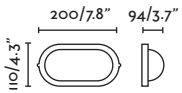

DERBY

- 72000 white/blanco
- 72001 black/negro

E27 MAX 15W LED [17463]

Body Die Cast Aluminium/Aluminio Inyectado
Diff Translucent Glass/Cristal Translúcido

ESTAY

- 72010 white/blanco
- 72011 black/negro

E27 MAX 15W LED [17463]

Body Die Cast Aluminium/Aluminio Inyectado
Diff Translucent Glass/Cristal Translúcido

CRIPTA

- 71002 white/blanco
- 71003 black/negro
- 71004 grey/gris

E27 MAX 15W LED [17463]

Body PVC
Diff Striped Glass/Cristal Rallado

DERBY

- 72002 white/blanco

E27 MAX 15W LED [17463]

Body Die Cast Aluminium/Aluminio Inyectado
Diff Translucent Glass/Cristal Translúcido

RONDO

- 71010B white/blanco
- 71011N black/negro

E27 MAX 15W LED [17463]

Body ABS
Diff Translucent Glass/Cristal Translúcido

ÓVALO

- 71000 white/blanco
- 71001 black/negro

E27 MAX 15W LED [17463]

Body PVC
Diff Striped Glass/Cristal Rallado