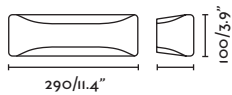

VIEW — Estudi Ribaudí

● 71519 dark grey/gris oscuro

E27 MAX 15W LED [17463]

Body Polycarbonate/Polycarbonato
Diff ABS