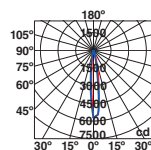

OKO NEW
● 70161 dark grey/gris oscuro

LED COB 20W 3000K 1500lm CRI>80
Driver Spike [70525]

Body Aluminium/Aluminio
Diff Glass/Cristal