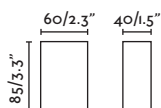

IP44 ⚡

CANON

● 70566N dark grey/gris oscuro

○ 70567N white/blanco

LED HIGH POWER 4W 3000K 130lm CRI>80 Driver ✓

Body Die Cast Aluminium/Aluminio Inyectado
Diff Tempered Glass/Cristal Templado

IP44 ⚡ 100- 50/ 240V 60HZ