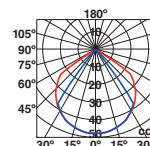

GUIZA NEW

● 71278 dark grey/gris oscuro

LED SMD 10W 3000K 400lm CRI>80 Driver ✓

Body Aluminium/Aluminio
Diff Glass/Cristal

IP65 ⚡ IK06 100- 50/ 240V 60HZ