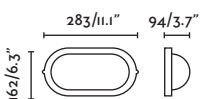

ÓVALO

- 71000 white/blanco
- 71001 black/negro

E27 MAX 15W LED [17463]

Body PVC
Diff Striped Glass/Cristal Rallado