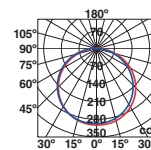

FRED

- **70663** black/negro
- **70664** white/blanco

LED SMD 7W 3000K 400lm Driver ✓

Body Polycarbonate/Polycarbonato
Diff Opal Polycarbonate/Polycarbonato Opal

IP65 IK10 100- 50/
240V 60HZ

TOM NEW

- **70665** white/blanco
- **70666** black/negro

LED SMD 7W 3000K 400lm CRI>80 Driver ✓

Body Polycarbonate/Polycarbonato
Diff Opal Polycarbonate/Polycarbonato Opal

IP65 IK10 100- 50/
240V 60HZ

SUN

- **70823** dark grey/gris oscuro

LED SMD 5W 3000K 275lm CRI>80 Driver ✓

Body Aluminium/Aluminio
Diff Opal Polycarbonate/Polycarbonato Opal

IP54 100- 50/
240V 60HZ

FRED XL NEW

- **70667** black/negro
- **70668** white/blanco

LED SMD 11W 3000K 600lm CRI>80 Driver ✓

Body Polycarbonate/Polycarbonato
Diff Opal Polycarbonate/Polycarbonato Opal

IP65 IK10 100- 50/
240V 60HZ

TOM XL NEW

- **70682** black/negro
- **70683** white/blanco

LED SMD 11W 3000K 600lm CRI>80 Driver ✓

Body Polycarbonate/Polycarbonato
Diff Opal Polycarbonate/Polycarbonato Opal

IP65 IK10 100- 50/
240V 60HZ

BACO

- **70819** grey/gris

LED SMD 6W 4000K 620lm CRI>80 Driver ✓

Body Aluminium/Aluminio
Diff Opal Polycarbonate/Polycarbonato Opal

IP54 100- 50/
240V 60HZ