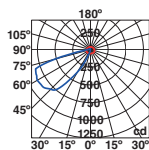

HORUS

● **70155** grey/gris

LED SMD 4W 3000K 55lm CRI>80 Driver ✓

Body Die Cast Aluminium/Aluminio Inyectado
Diff Polycarbonate/Polycarbonato

IP65 100-240V 50/60HZ

62X98