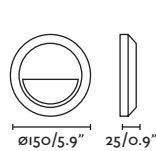

GRANT

● **70656** dark grey/gris oscuro

LED SMD 1W 3000K 65lm CRI>80 Driver ✓

Body ABS
Diff Polycarbonate/Polycarbonato

SEA SIDE SUITABLE IP65 100-240V 50/60HZ 120°