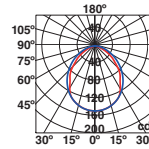

NINE NEW

○ 72082 white/blanco

● 72083 dark grey/gris oscuro

LED SMD 6W 3000K 280lm CRI>80 Driver ✓

Body CNC Aluminium/Aluminio CNC
Diff Glass/Cristal

IP65 IK10 100-240V 50/60HZ

BRACKET

● 72272 dark grey/gris oscuro

LED SMD 6W 3000K 270lm CRI>80 Driver ✓

Body Aluminium/Aluminio
Diff Opal Glass/Cristal Opal

IP44 220-240V 50/60HZ

KLAMP — Àlex&Manel Llusçà

● 74409 dark grey/gris oscuro

E27 MAX 15W LED ⊗ [17463]

Body Die Cast Aluminium/Aluminio Inyectado
Diff Opal Glass/Cristal Opal

IP44

P.273 BOLLARDS

ALP

● 74450 dark grey/gris oscuro

LED COB 8W 3000K 480lm CRI>80 Driver ✓

Body Die Cast Aluminium/Aluminio Inyectado
Diff Opal Polycarbonate/Polycarbonato Opal

IP54 100-240V 50/60HZ

AXEL NEW

○ 71272 white/blanco

● 71273 dark grey/gris oscuro

LED 6W 3000K 360lm CRI>80 Driver ✓

Body Aluminium/Aluminio
Diff Transparent Glass/Cristal Transparente

IP65 IK07 100-240V 50/60HZ

DAS

● 75518 dark grey/gris oscuro

LED COB 8W 3000K 480lm CRI>80 Driver ✓

Body Die Cast Aluminium/Aluminio Inyectado
Diff Transparent Glass/Cristal Transparente

IP54 100-240V 50/60HZ

P.271 BOLLARDS

P.271 BOLLARDS