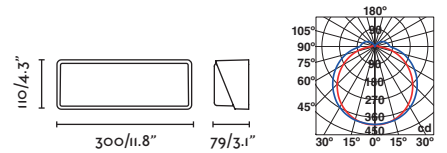

305 OUTDOOR

HALF — Nahtrang

- 71536 white/blanco
- 71537 dark grey/gris oscuro
- LED SMD 20W 3000K 1350lm CRI>80 Driver ✓

Body Die Cast Aluminium/Aluminio Inyectado
Diff Opal Glass/Cristal Opal

IP65  100- 50/
240V 60HZ