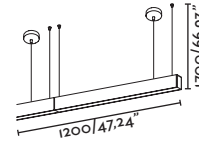

OPTIONAL ANTI-GLARE ACCESSORY		
	90 cm	04039904 0,18 KG 0,08Lb.
	120 cm	04029904 0,21 KG 0,09Lb.

KIT FOR CONTINUOUS LIGHT	
	04029906

ORE T5 CONTINUOUS SUSPENSION

2,28Kg.
5,02Lb.

2,45Kg.
5,40Lb.

90 CM

SOCKET 1xG5 Bulb not included	39 W	ELECTRONIC GEAR INCLUDED	04032201 04032203	○ ●
DALI DIMMABLE				
SOCKET 1xG5 Bulb not included	39 W	ELECTRONIC GEAR INCLUDED	04032801 04032803	○ ●
I-10V DIMMABLE				
SOCKET 1xG5 Bulb not included	39 W	ELECTRONIC GEAR INCLUDED	04032701 04032703	○ ●