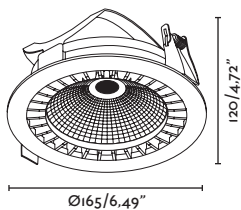

OPTIC

LED

18 / 25 W				DRIVER (NOT INCL.)	
CRI82	2100 / 2775 lm	2700K	20°	032003001 ○	18 W 98310325 DALI 98310599 25 W 98310231 DALI 98310599
				032003002 ●	
			56°	032003101 ○	
				032003102 ●	
CRI85	2260 / 2990 lm	3000K	20°	032003201 ○	
				032003202 ●	
			56°	032003301 ○	
				032003302 ●	
	2350 / 3105 lm	4000K	20°	032003401 ○	
				032003402 ●	
			56°	032003501 ○	
				032003502 ●	

CRI95				DRIVER (NOT INCL.)	
24 / 36 W					
	2470 / 3490 lm	2700K	20°	032003601 ○	24 W 98310231 DALI 98310599 36 W 98310445 DALI 98310599
				032003602 ●	
			56°	032003701 ○	
				032003702 ●	
CRI95	2615 / 3700 lm	3000K	20°	032003801 ○	
				032003802 ●	
			56°	032003901 ○	
				032003902 ●	
	2875 / 4070 lm	4000K	20°	032004001 ○	
				032004002 ●	
			56°	032004101 ○	
				032004102 ●