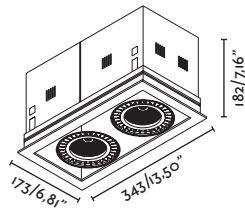

COLIN 2L

LED

36 / 50 W			DRIVER (NOT INCL.)		
CRI82	4200 / 5550 lm	2700K	20°	034011101 ○	18 W 98310325 DALI 98310599 25 W 98310231 DALI 98310599
				034011102 ●	
				034011103 ●	
			56°	034011201 ○	
				034011202 ●	
				034011203 ●	
CRI85	4520 / 5980 lm	3000K	20°	034011301 ○	
				034011302 ●	
				034011303 ●	
			56°	034011401 ○	
				034011402 ●	
				034011403 ●	
CRI85	4700 / 6210 lm	4000K	20°	034011501 ○	
				034011502 ●	
				034011503 ●	
			56°	034011601 ○	
				034011602 ●	
				034011603 ●	

CRI95			DRIVER (NOT INCL.)		
72 W			DRIVER (NOT INCL.)		
CRI95	6980 lm	2700K	20°	034011701 ○	36 W 98310445 DALI 98310599
				034011702 ●	
				034011703 ●	
			56°	034011801 ○	
				034011802 ●	
				034011803 ●	
CRI95	7400 lm	3000K	20°	034011901 ○	
				034011902 ●	
				034011903 ●	
			56°	034012001 ○	
				034012002 ●	
				034012003 ●	
CRI95	8140 lm	4000K	20°	034012101 ○	
				034012102 ●	
				034012103 ●	
			56°	034012201 ○	
				034012202 ●	
				034012203 ●	

HIGH EFFICIENCY LED			DRIVER (NOT INCL.)		
72 W			DRIVER (NOT INCL.)		
CRI82	8800 lm	2700K	20°	034012301 ○	36 W 98310445 DALI 98310599
				034012302 ●	
				034012303 ●	
			56°	034012401 ○	
				034012402 ●	
				034012403 ●	
CRI85	9560 lm	3000K	20°	034012501 ○	
				034012502 ●	
				034012503 ●	
			56°	034012601 ○	
				034012602 ●	
				034012603 ●	
CRI85	9940 lm	4000K	20°	034012701 ○	
				034012702 ●	
				034012703 ●	
			56°	034012801 ○	
				034012802 ●	
				034012803 ●