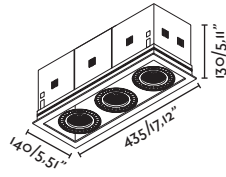

MINICOLIN 3L

LED

36 / 54 W				DRIVER (NOT INCL.)	
CRI82	4695 / 6300 lm	2700K	20°	033013501 ○	12 W 98310125 DALI 98310599
				033013502 ●	
				033013503 ●	
			56°	033013601 ○	
				033013602 ●	
				033013603 ●	
CRI85	5055 / 6780 lm	3000K	20°	033013701 ○	
				033013702 ●	
				033013703 ●	
			56°	033013801 ○	
				033013802 ●	
				033013803 ●	
CRI85	5250 / 7050 lm	4000K	20°	033013901 ○	
				033013902 ●	
				033013903 ●	
			56°	033014001 ○	
				033014002 ●	
				033014003 ●	

CRI95				DRIVER (NOT INCL.)	
51 / 72 W					
CRI95	5430 / 7410 lm	2700K	20°	033014101 ○	17 W 98310325 DALI 98310599
				033014102 ●	
				033014103 ●	
			56°	033014201 ○	
				033014202 ●	
				033014203 ●	
CRI95	5760 / 7485 lm	3000K	20°	033014301 ○	
				033014302 ●	
				033014303 ●	
			56°	033014401 ○	
				033014402 ●	
				033014403 ●	
CRI95	6330 / 8625 lm	4000K	20°	033014501 ○	
				033014502 ●	
				033014503 ●	
			56°	033014601 ○	
				033014602 ●	
				033014603 ●