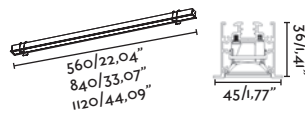

112 CM		1,65Kg. 3,63Lb.			
23 W Driver included				PRISMATIC OPTION	
CRI80	2,14 W/m	2600 lm	3000K	041000301 ○ 041000302 ● 041000303 ●	 Add a U at the end of the ref. e.g.: 041000301 U
		2800 lm	4000K	041001201 ○ 041001202 ● 041001203 ●	
34 W Driver included				PRISMATIC OPTION	
CRI80	30,3 W/m	3800 lm	3000K	041000201 ○ 041000202 ● 041000203 ●	Add a U at the end of the ref. e.g.: 041000201 U
		4100 lm	4000K	041001101 ○ 041001102 ● 041001103 ●	
48 W Driver included				DALI 48 W OPTION	PRISMATIC OPTION
CRI80	42,8 W/m	5200 lm	3000K	041000101 ○ 041000102 ● 041000103 ●	Add a D at the end of the ref. e.g.: 041000101 D Add a U at the end of the ref. e.g.: 041000101 U
		5600 lm	4000K	041001001 ○ 041001002 ● 041001003 ●	
				DALI & PRISMATIC OPTION	
				Add DU at the end of the ref. e.g.: 041000101 DU	

L-SHAPE ONLY FOR SURFACE AND PENDANT				PRISMATIC OPTION	
  CRI80 0,60Kg. 1,32Lb.	2,14 W/m 30,3 W/m 42,8 W/m	3000K	041009601 ○ 041009602 ● 041009603 ●	 Add a U at the end of the ref. e.g.: 041000101 U	
		4000K	041009701 ○ 041009702 ● 041009703 ●		
		3000K	041009801 ○ 041009802 ● 041009803 ●	Add a U at the end of the ref. e.g.: 041009801 U	
		4000K	041009901 ○ 041009902 ● 041009903 ●		

VIA RECESSED

LED

IP20

1,05Kg.
2,31Lb.

DALI
OPTIONAL

56 CM					
12 W Driver included				PRISMATIC OPTION	
CRI80	2,14 W/m	1300 lm	3000K	041002701 ○	 Add a U at the end of the ref. e.g.: 041002701 U
		1400 lm	4000K	041003001 ○	
17 W Driver included				PRISMATIC OPTION	
CRI80	30,3 W/m	1900 lm	3000K	041002601 ○	Add a U at the end of the ref. e.g.: 041002601 U
		2050 lm	4000K	041002901 ○	
24 W Driver included				DALI 36 W OPTION	PRISMATIC OPTION
CRI80	42,8 W/m	2600 lm	3000K	041002501 ○	Add a D at the end of the ref. e.g.: 041002501 D Add a U at the end of the ref. e.g.: 041002501 U
		2800 lm	4000K	041002801 ○	
				DALI & PRISMATIC OPTION	
				Add DU at the end of the ref. e.g.: 041002501 DU