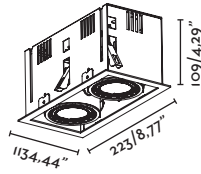

NANOCOLIN 2L

LED