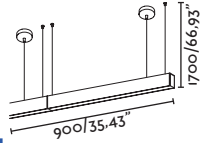

ORE T5 CONTINUOUS SUSPENSION

2,28Kg.
5,02Lb.

2,45Kg.
5,40Lb.