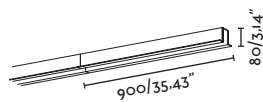

ORE CONTINUOUS RECESSED

LED

2,11KG.
4,65LB.

2,30KG.
5,07LB.