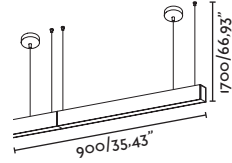

ORE CONTINUOUS SUSPENSION

LED

2,28KG.
5,02LB.

2,45KG.
5,40LB.