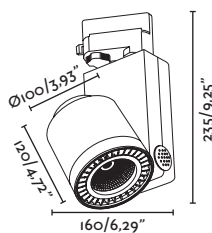

MINICYLINDER

LED

12 W Driver included

CRI82	1565 lm	2700K	20°	010704101 ☐	010704102 ☒	DALI OPTION Add a D at the end of the ref. e.g.: 010704101D	
			56°	010704201 ☐	010704202 ☒		
CRI85	1685 lm	3000K	20°	010704301 ☐	010704302 ☒		
			56°	010704401 ☐	010704402 ☒		
			20°	010704501 ☐	010704502 ☒		
				56°	010704601 ☐		010704602 ☒

18 W Driver included

CRI82	2100 lm	2700K	20°	010704701 ☐	010704702 ☒	DALI OPTION Add a D at the end of the ref. e.g.: 010704701D	
			56°	010704801 ☐	010704802 ☒		
CRI85	2260 lm	3000K	20°	010704901 ☐	010704902 ☒		
			56°	010705001 ☐	010705002 ☒		
			20°	010705101 ☐	010705102 ☒		
				56°	010705201 ☐		010705202 ☒

CRI95

17 W Driver included

	1810 lm	2700K	20°	010705301 ☐	010705302 ☒	DALI OPTION Add a D at the end of the ref. e.g.: 010705301D	
			56°	010705401 ☐	010705402 ☒		
CRI95	1920 lm	3000K	20°	010705501 ☐	010705502 ☒		
			56°	010705601 ☐	010705602 ☒		
			20°	010705701 ☐	010705702 ☒		
				56°	010705801 ☐		010705802 ☒

24 W Driver included

	2470 lm	2700K	20°	010705901 ☐	010705902 ☒	DALI OPTION Add a D at the end of the ref. e.g.: 010705901D	
			56°	010706001 ☐	010706002 ☒		
CRI95	2615 lm	3000K	20°	010706101 ☐	010706102 ☒		
			56°	010706201 ☐	010706202 ☒		
			20°	010706301 ☐	010706302 ☒		
				56°	010706401 ☐		010706402 ☒