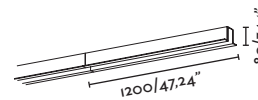

90 CM

SOCKET 1xG5 Bulb not included	39 W	ELECTRONIC GEAR INCLUDED	04033101 04033103	○ ●
DALI DIMMABLE				
SOCKET 1xG5 Bulb not included	39 W	ELECTRONIC GEAR INCLUDED	04033001 04033003	○ ●
I-10V DIMMABLE				
SOCKET 1xG5 Bulb not included	39 W	ELECTRONIC GEAR INCLUDED	04033301 04033303	○ ●

120 CM

SOCKET 1xG5 Bulb not included	54 W	ELECTRONIC GEAR INCLUDED	04023101 04023103	○ ●
DALI DIMMABLE				
SOCKET 1xG5 Bulb not included	54 W	ELECTRONIC GEAR INCLUDED	04023001 04023003	○ ●
I-10V DIMMABLE				
SOCKET 1xG5 Bulb not included	54 W	ELECTRONIC GEAR INCLUDED	04023301 04023303	○ ●