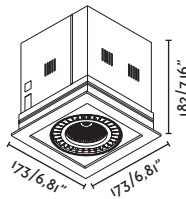

FOOD LIGHTING LED

24 / 36 W				DRIVER (NOT INCL.)	
CRI85	1900 / 2725 lm	fruits	20°	034010301 ○	24 W 98310231 DALI 98310599 36 W 98310445 DALI 98310599
				034010302 ●	
				034010303 ●	
	1960 / 2810 lm	fish	56°	034010401 ○	
				034010402 ●	
				034010403 ●	
CRI70	1790 / 2570 lm	meat	20°	034010501 ○	
				034010502 ●	
				034010503 ●	
			56°	034010601 ○	
				034010602 ●	
				034010603 ●	

RETAIL LIGHTING LED

24 / 36 W				DRIVER (NOT INCL.)	
CRI95	2635 / 3785 lm	PEARL WHITE 3100 K	20°	034010901 ○	24 W 98310231 DALI 98310599 36 W 98310445 DALI 98310599
				034010902 ●	
				034010903 ●	
			56°	034011001 ○	
				034011002 ●	
				034011003 ●	

QR - III LED

MAX. 12 W LED

SOCKET I*G53	12 V	ELECTRONIC GEAR NOT INCLUDED 98111020	03400401 ○ 03400402 ● 03400403 ●

*Bulb not included