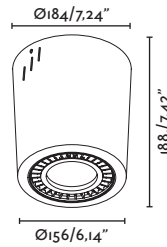

RETAIL LIGHTING LED

24 W Driver included

CRI95	2635 lm	PEARL WHITE 3100 K	20°	050207701 050207702 050207703	○ ● ●	LOWER PRICE HEMOS BAJADO EL PRECIO	DALI OPTION Add a D at the end of the ref. e.g.: 050207701D
			56°	050207801 050207802 050207803	○ ● ●		

36 W Driver included

CRI95	3785 lm	PEARL WHITE 3100 K	20°	050207901 050207902 050207903	○ ● ●	LOWER PRICE HEMOS BAJADO EL PRECIO	DALI OPTION Add a D at the end of the ref. e.g.: 050207901D
			56°	050208001 050208002 050208003	○ ● ●		

SIGN

LED

IP20 1,80Kg.
3,96Lb.

QR-III LED

MAX. 20 W LED

SOCKET 1*GX53	12 V	ELECTRONIC GEAR INCLUDED	05022801 ○ 05022802 ● 05022803 ●

*Bulb not included