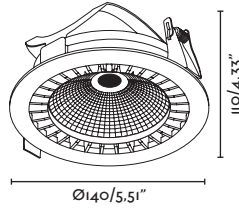

MINIOPTIC

LED

12 / 18 W				DRIVER (NOT INCL.)	
CRI82	1565 / 2100 lm	2700K	20°	032503001 ○	12 W 98310125 DALI 98310599 18 W 98310325 DALI 98310599
				032503002 ●	
				032503003 ●	
			56°	032503101 ○	
				032503102 ●	
				032503103 ●	
CRI85	1685 / 2260 lm	3000K	20°	032503201 ○	
				032503202 ●	
				032503203 ●	
			56°	032503301 ○	
				032503302 ●	
				032503303 ●	
	1750 / 2350 lm	4000K	20°	032503401 ○	
				032503402 ●	
				032503403 ●	
			56°	032503501 ○	
				032503502 ●	
				032503503 ●	

CRI95				DRIVER (NOT INCL.)	
17 / 24 W					
	1810 / 2470 lm	2700K	20°	032503601 ○	17 W 98310325 DALI 98310599 24 W 98310231 DALI 98310599
				032503602 ●	
				032503603 ●	
			56°	032503701 ○	
				032503702 ●	
				032503703 ●	
CRI95	1920 / 2615 lm	3000K	20°	032503801 ○	
				032503802 ●	
				032503803 ●	
			56°	032503901 ○	
				032503902 ●	
				032503903 ●	
	2110 / 2875 lm	4000K	20°	032504001 ○	
				032504002 ●	
				032504003 ●	
			56°	032504101 ○	
				032504102 ●	
				032504103 ●