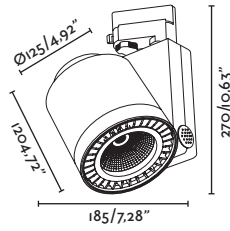

CYLINDER

LED

18 W Driver included

CRI82	2100 lm	2700K	20°	010604101 ○ 010604102 ●	DALI OPTION Add a D at the end of the ref. e.g.: 010604101 D
			56°	010604201 ○ 010604202 ●	
CRI85	2260 lm	3000K	20°	010604301 ○ 010604302 ●	
			56°	010604401 ○ 010604402 ●	
	2350 lm	4000K	20°	010604501 ○ 010604502 ●	
			56°	010604601 ○ 010604602 ●	

25 W Driver included

	2775 lm	2700K	20°	010604701 ○ 010604702 ●	DALI OPTION Add a D at the end of the ref. e.g.: 010604701 D
			56°	010604801 ○ 010604802 ●	
CRI85	2990 lm	3000K	20°	010604901 ○ 010604902 ●	
			56°	010605001 ○ 010605002 ●	
	3105 lm	4000K	20°	010605101 ○ 010605102 ●	
			56°	010605201 ○ 010605202 ●	

HIGH EFFICIENCY LED

36 W Driver included

CRI82	4440 lm	2700K	20°	010605301 ○ 010605302 ●	DALI OPTION Add a D at the end of the ref. e.g.: 010605301 D
			56°	010605401 ○ 010605402 ●	
CRI85	4780 lm	3000K	20°	010605501 ○ 010605502 ●	
			56°	010605601 ○ 010605602 ●	
	4970 lm	4000K	20°	010605701 ○ 010605702 ●	
			56°	010605801 ○ 010605802 ●	

CRI95

36 W Driver included

	3490lm	2700K	20°	010605901 ○ 010605902 ●	DALI OPTION Add a D at the end of the ref. e.g.: 010605901 D
			56°	010606001 ○ 010606002 ●	
CRI95	3700lm	3000K	20°	010606101 ○ 010606102 ●	
			56°	010606201 ○ 010606202 ●	
	4070lm	4000k	20°	010606301 ○ 010606302 ●	
			56°	010606401 ○ 010606402 ●