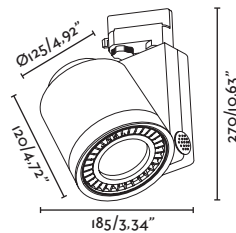

FOOD LIGHTING LED

24 W Driver included					
CRI85	1900 lm	fruits		20°	010606501 ☐ 010606502 ☒
				56°	010606601 ☐ 010606602 ☒
	1960 lm	fish		20°	010606701 ☐ 010606702 ☒
				56°	010606801 ☐ 010606802 ☒
CRI70	1790 lm	meat		20°	010606901 ☐ 010606902 ☒
				56°	010607001 ☐ 010607002 ☒
DALI OPTION Add a D at the end of the ref. e.g.: 010606501D					
36 W Driver included					
CRI85	2725 lm	fruits		20°	010607101 ☐ 010607102 ☒
				56°	010607201 ☐ 010607202 ☒
	2810 lm	fish		20°	010607301 ☐ 010607302 ☒
				56°	010607401 ☐ 010607402 ☒
CRI70	2570 lm	meat		20°	010607501 ☐ 010607502 ☒
				56°	010607601 ☐ 010607602 ☒
DALI OPTION Add a D at the end of the ref. e.g.: 010607101D					

RETAIL LIGHTING LED

24 W Driver included					
CRI95	2635 lm	PEARL WHITE 3100 K		20°	010607701 ☐ 010607702 ☒
				56°	010607801 ☐ 010607802 ☒
DALI OPTION Add a D at the end of the ref. e.g.: 010607701D					
36 W Driver included					
CRI95	3785 lm	PEARL WHITE 3100 K		20°	010607901 ☐ 010607902 ☒
				56°	010608001 ☐ 010608002 ☒
DALI OPTION Add a D at the end of the ref. e.g.: 010607901D					

LED

IP20

QR-III LED

MAX. 12 W LED					
SOCKET 1*G53	12 V	ELECTRONIC GEAR INCLUDED		01065701 ☐ 01065702 ☒	
*Bulb not included					

QR-III LED TRIAC DIMMABLE

MAX. 50 W LED					
SOCKET 1*G53	12 V	ELECTRONIC GEAR INCLUDED		01065701R ☐ 01065702R ☒	
*Bulb not included					

Cylinder QR-III LED suitable with Directional Flaps 01992301 and 01992502 and Honeycomb Louvre 01992002 (pag. 575)
Cylinder QR-III LED compatible con Directional Flaps 01992301 y 01992502 y Honeycomb Louvre 01992002 (pág. 575)