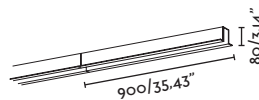

ORE T5 CONTINUOUS RECESSED

2,11Kg.
4,65Lb.

2,30Kg.
5,07Lb.