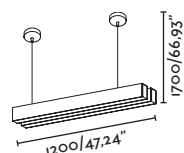

ORE T5 DOUBLE SUSPENSION

6,16Kg.
13,58Lb.

SOCKET 2xG5 Bulb not included	120 cm	39 W	8900 lm	ELECTRONIC GEAR INCLUDED	04020302 04020303	● ●