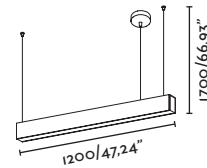

ORE MULTI-FUNCTION

LED

2,28KG.
5,02LB.
DALI
OPTIONAL

2,45KG.
5,40LB.
DALI
OPTIONAL

18 W Driver included

CRI85	90 cm	2020 lm	3000K	040400501 ○
				040400503 ●
		2350 lm	4000K	040400601 ○
				040400603 ●

26 W Driver included