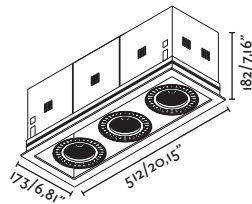

FOOD LIGHTING LED

72 / 108 W				DRIVER (NOT INCL.)			
CRI85	5700 / 8175 Lm	fruits	●	20°	034015501 ○ 034015502 ● 034015503 ●	24 W 98310231 DALI 98310599	
				56°	034015601 ○ 034015602 ● 034015603 ●		
				20°	034015701 ○ 034015702 ● 034015703 ●		
	5880 / 8430 Lm	fish	●	56°	034015801 ○ 034015802 ● 034015803 ●		36 W 98310445 DALI 98310599
				20°	034015901 ○ 034015902 ● 034015903 ●		
				56°	034016001 ○ 034016002 ● 034016003 ●		
CRI70	5370 / 7710 Lm	meat	●	20°	034016101 ○ 034016102 ● 034016103 ●	24 W 98310231 DALI 98310599	
				56°	034016201 ○ 034016202 ● 034016203 ●		

RETAIL LIGHTING LED

72 / 108 W				DRIVER (NOT INCL.)		
CRI95	7905 / 11355 Lm	PEARL WHITE 3100 K	-	20°	034016101 ○ 034016102 ● 034016103 ●	24 W 98310231 DALI 98310599
				56°	034016201 ○ 034016202 ● 034016203 ●	

QR KIT LED

MAX. 3 X 12 W

SOCKET 3*G53	12 V	ELECTRONIC GEAR NOT INCLUDED 98111020	03400601 ○ 03400602 ● 03400603 ●

*Bulb not included