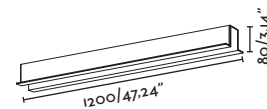

18 W Driver included

CRI85	90 cm	2160 lm	3000K	040401301 ○
				040401303 ●
		2350 lm	4000K	040401401 ○
				040401403 ●

26 W Driver included

CRI85	90 cm	2920 lm	3000K	040401501 ○
				040401503 ●
		3185 lm	4000K	040401601 ○
				040401603 ●

24 W Driver included

CRI85	120 cm	2880 lm	3000K	040400901 ○
				040400903 ●
		3135 lm	4000K	040401001 ○
				040401003 ●