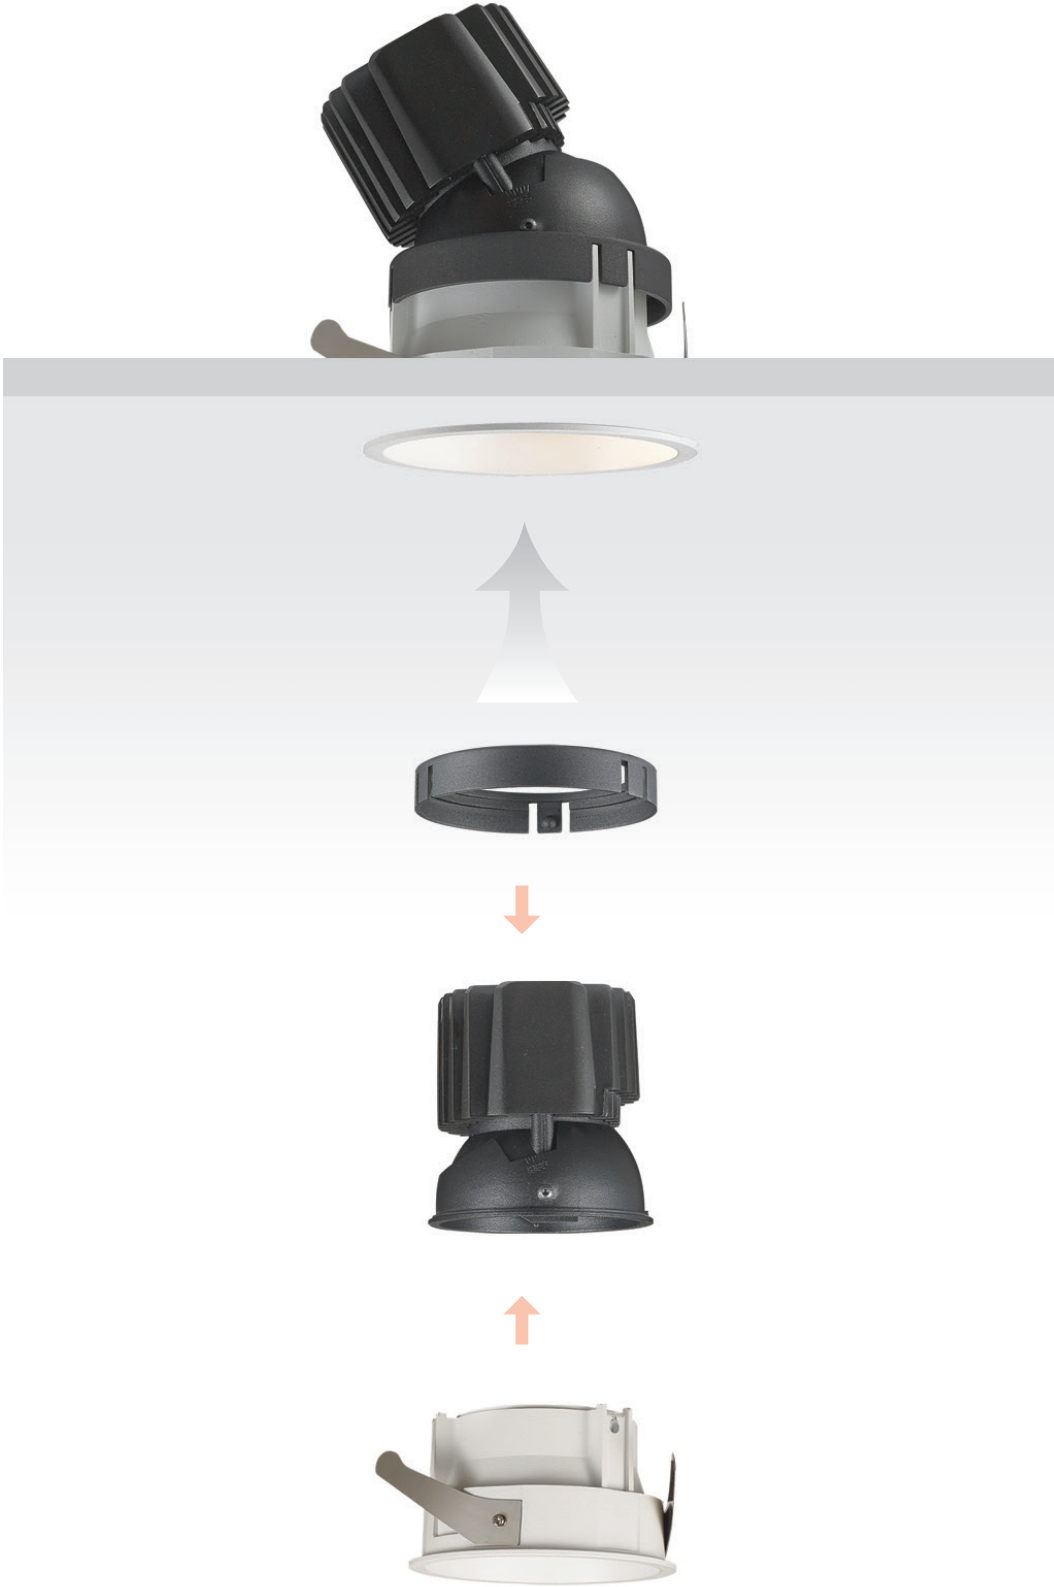

SOLID

High performance LED downlight.

The whole body of the luminaire is the heatsink itself that is made entirely of aluminum.

The reflector is also made of aluminum and it is available in two opening angles (30 and 65).