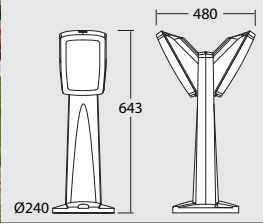

MINIPINELA 2L

E27		2N1.612.020.P27
2x 6W	4000K	2N1.612.020.G2L
	3000K	2N1.612.020.G2R
2x 14W	4000K	2N1.612.020.C2L
	3000K	2N1.612.020.C2R
2x 20W	4000K	2N1.612.020.D2L
	3000K	2N1.612.020.D2R

GIORGIO / ROSA