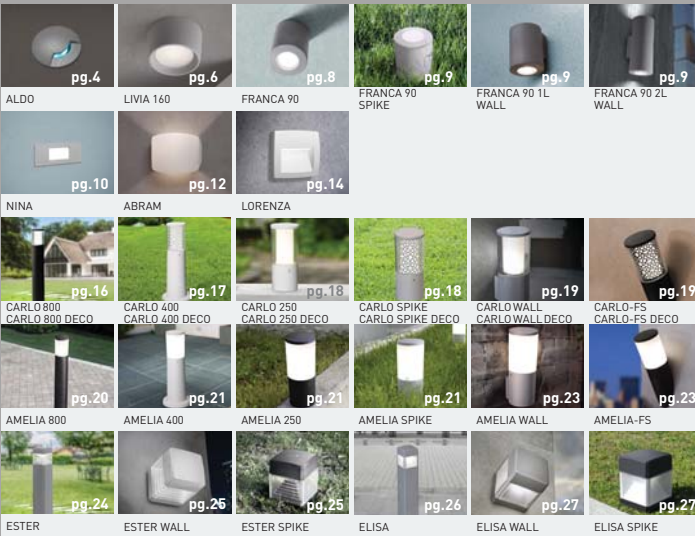

MADE IN
ITALY

TOP SELECTION GARDEN 2019 - MODERN RANGE

**NEW
PRODUCTS**

LIVIA 160
for details see pag.6

ALDO
for details see pag.4

CARLO DECO
for details see pag.16

NEW PRODUCTS

UP&DOWN