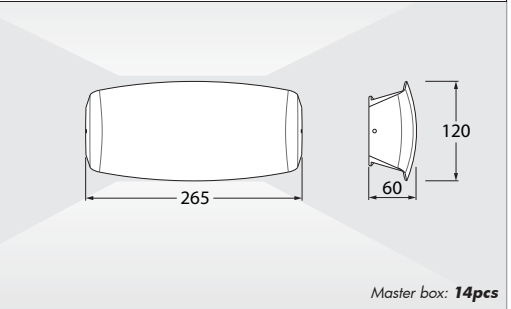

LED R7s LAMP INCLUDED	8,5W	4000K	AB2.000.K1L
		3000K	AB2.000.K1R

Master box: **30pcs**

ABRAM 270

LED R7s LAMP INCLUDED	11W	4000K	AB3.000.P1L
		3000K	AB3.000.P1R

Master box: **14pcs**

LORENZA RANGE

SURFACE

MADE IN ITALY