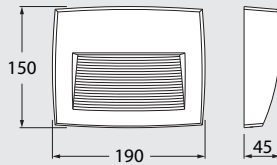

LORENZA LED VERSIONS

LAMP	POWER	LUMINOUS FLUX	VOLTAGE RANGE	COLOUR TEMPERATURE
R7s LED	4W	400Lm	100-240V 50/60 Hz	4000K 3000K
R7s LED	8,5W	900Lm	100-240V 50/60 Hz	4000K 3000K
R7s LED	11W	1200Lm	100-240V 50/60 Hz	4000K 3000K

ENERGY CLASSIFICATION

ENERGIA - ενεργεια

A+ A A- B C D E

A+

AVAILABLE COLORS

RESIN BODY
(MOULDED COLOURS)

DIFFUSER

LORENZA 150

LED R7s LAMP INCLUDED

4W 4000K AS1.000.J1L
3000K AS1.000.J1R

Master box: 24pcs

LORENZA 190

LED R7s LAMP INCLUDED

8,5W 4000K AS2.000.K1L
3000K AS2.000.K1R

Master box: 24pcs

LORENZA 270

LED R7s LAMP INCLUDED

11W 4000K AS3.000.P1L
3000K AS3.000.P1R

Master box: 14pcs