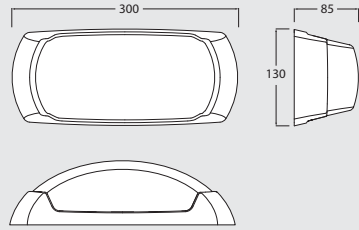

AVAILABLE VERSIONS SUPPLIED FULLY PRE-WIRED

E27

Master box: 24pcs