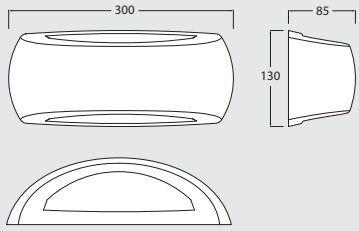

ENERGY CLASSIFICATION

ENERGY CLASSIFICATION

A+ A A- A B C D E

A+

AVAILABLE COLORS			
RESIN BODY (MOULDED COLOURS)			DIFFUSER
BLACK (A)	GREY (L)	WHITE (W)	OPAL (Y)

FRANCY			
LED FILAMENT LAMP INCLUDED	POWER	COLOUR TEMPERATURE	ARTICLE NUMBER
6W	4000K	1A1.000.F1L	
	2700K	1A1.000.F1R	
6W+SENSOR	4000K	1A1.000.S1L	
	2700K	1A1.000.S1R	