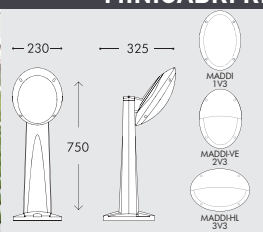

MINIGABRI REMI/MADDI 1L

E27	1V3.612.X10.E27	2V3.612.X10.E27	3V3.612.X10.E27	
GX53 LED 7W 3000K	1V3.612.X10.A1L	2V3.612.X10.A1L	3V3.612.X10.A1L	
GX53 LED 7W 3000K	1V3.612.X10.A1R	2V3.612.X10.A1R	3V3.612.X10.A1R	
GX53 LED 11W 3000K	1V3.612.X10.B1L	2V3.612.X10.B1L	3V3.612.X10.B1L	
GX53 LED 11W 3000K	1V3.612.X10.B1R	2V3.612.X10.B1R	3V3.612.X10.B1R	
GX53 LED 18W 3000K	1V3.612.X10.E1L	2V3.612.X10.E1L	3V3.612.X10.E1L	
GX53 LED 18W 3000K	1V3.612.X10.E1R	2V3.612.X10.E1R	3V3.612.X10.E1R