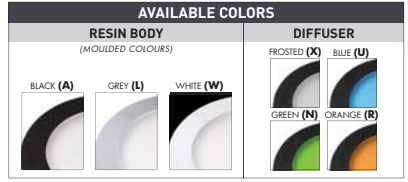

FRANCA 90 LED VERSIONS					
LAMP	POWER	LUMINOUS FLUX	VOLTAGE RANGE	COLOUR TEMPERATURE	
	3,5W	400Lm	100-240V 50/60 Hz	4000K 3000K	= 50W HALOGEN
2x	2x 3,5W 7W	800Lm	100-240V 50/60 Hz	4000K 3000K	= 2x 50W HALOGEN

FRANCA 90

LED GU10 LAMP INCLUDED	3,5W	4000K	3A7.000.U1L
		3000K	3A7.000.U1R

NEW

Master box: **30pcs**

FRANCA 90 SPIKE

LED GU10 LAMP INCLUDED	3,5W	4000K	3A7.001.U1L
		3000K	3A7.001.U1R

NEW

Master box: **30pcs**

FRANCA 90-1L WALL

LED GU10 LAMP INCLUDED	3,5W	4000K	3A7.002.U1L
		3000K	3A7.002.U1R

NEW

Master box: **30pcs**

FRANCA 90-2L WALL

LED GU10 LAMP INCLUDED	3,5W	4000K	3A7.003.U2L
		3000K	3A7.003.U2R

NEW

Master box: **20pcs**