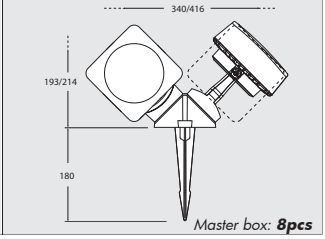

Master box: 8pcs

TOMMY-SQ 2L SPIKE			
2x	4000K	6M1.001.G2L	
3W	3000K	6M1.001.G2R	
2x	4000K	6M1.001.C2L	
7W	3000K	6M1.001.C2R	
2x	4000K	6M1.001.D2L	
10W	3000K	6M1.001.D2R	

Master box: 8pcs