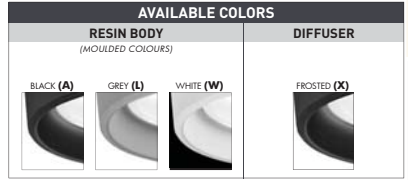

LIVIA 160 LED VERSIONS					
LAMP	POWER	LUMINOUS FLUX	VOLTAGE RANGE	COLOUR TEMPERATURE	
	3W	350Lm	100-240V 50/60 Hz	4000K	= 40W INCANDESCENT
				3000K	
	7W	800Lm	100-240V 50/60 Hz	4000K	= 75W INCANDESCENT
				3000K	
	10W	1200Lm	100-240V 50/60 Hz	4000K	= 100W INCANDESCENT
				3000K	

NEW

LIVIA 160

LED	4000K	3A9.000.G1L
3W	4000K	3A9.000.G1L
	3000K	3A9.000.G1R
7W	4000K	3A9.000.C1L
	3000K	3A9.000.C1R
10W	4000K	3A9.000.D1L
	3000K	3A9.000.D1R

*Master box: **18pcs***