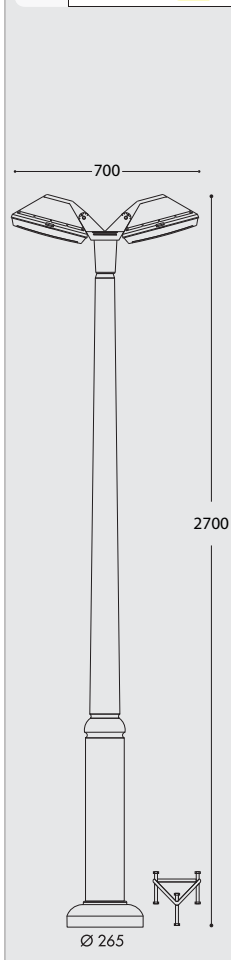

GIORGIO LED VERSIONS

LAMP	POWER	LUMINOUS FLUX	VOLTAGE RANGE	CLOUR TEMPERATURE	
	11W	1300Lm	100-240V 50/60 Hz	4000K 3000K	100W INCANDESCENT
	18W	2000Lm	100-240V 50/60 Hz	4000K 3000K	150W INCANDESCENT
	4x7W 28W	3200Lm	100-240V 50/60 Hz	4000K 3000K	70W Hqi-Son
	4x10W 40W	4800Lm	100-240V 50/60 Hz	4000K 3000K	100W Hqi-Son

ROSA LED VERSIONS

LAMP	POWER	LUMINOUS FLUX	VOLTAGE RANGE	CLOUR TEMPERATURE	
	2x11W 22W	2600Lm	100-240V 50/60 Hz	4000K 3000K	2x100W INCANDESCENT
	2x18W 36W	4000Lm	100-240V 50/60 Hz	4000K 3000K	2x150W INCANDESCENT
	2x28W 56W	6400Lm	100-240V 50/60 Hz	4000K 3000K	2x70W Hqi-Son
	2x40W 80W	9600Lm	100-240V 50/60 Hz	4000K 3000K	2x100W Hqi-Son

EKTOR 2500 /GIORGIO

E27		4P2.361.G10.E28	LED GX53 LAMPS INCLUDED
11W	4000K	4P1.361.G10.B1L	
	3000K	4P1.361.G10.B1R	
18W	4000K	4P1.361.G10.E1L	
	3000K	4P1.361.G10.E1R	
4x7W 28W	4000K	4P2.361.G10.C4L	
	3000K	4P2.361.G10.C4R	
4x10W 40W	4000K	4P2.361.G10.D4L	
	3000K	4P2.361.G10.D4R	

EKTOR 2500 /ROSA

2x E27		4P2.361.G20.E28	LED GX53 LAMPS INCLUDED
2x 11W	4000K	4P1.361.G20.B1L	
	3000K	4P1.361.G20.B1R	
2x 18W	4000K	4P1.361.G20.E1L	
	3000K	4P1.361.G20.E1R	
2x 28W	4000K	4P2.361.G20.C4L	
	3000K	4P2.361.G20.C4R	
2x 40W	4000K	4P2.361.G20.D4L	
	3000K	4P2.361.G20.D4R