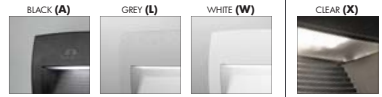

ENERGY CLASSIFICATION

ENERGIA - ενεργεια

A+ A A- B C D E

A+

AVAILABLE COLORS

RESIN BODY
(MOULDED COLOURS)

DIFFUSER

LORENZA 150