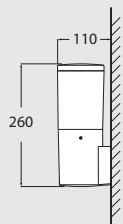

AMELIA LED VERSIONS					
LAMP	POWER	LUMINOUS FLUX	VOLTAGE RANGE	COLOUR TEMPERATURE	
 FILAMENT LED L27	6W	800Lm	100-240V 50/60 Hz	4000K 2700K	60W INCANDESCENT
	8W	1000Lm	100-240V 50/60 Hz	4000K 2700K	75W INCANDESCENT
 FILAMENT LED L2701	12W	1500Lm	100-240V 50/60 Hz	4000K 2700K	100W INCANDESCENT

AVAILABLE COLORS			
RESIN BODY (MOULDED COLOURS)			DIFFUSER
 BLACK (A)	 GREY (L)	 WHITE (W)	 OPAL (Y)

LED
FILAMENT
LAMP
INCLUDED

POWER	COLOUR TEMPERATURE	MODEL
6W	4000K 2700K	DR2.570.F1L DR2.570.F1R
8W	4000K 2700K	DR2.570.M1L DR2.570.M1R
12W	4000K 2700K	DR2.570.N1L DR2.570.N1R

Master box: **20pcs**

LED
FILAMENT
LAMP
INCLUDED

POWER	COLOUR TEMPERATURE	MODEL
6W	4000K 2700K	DR2.571.F1L DR2.571.F1R
8W	4000K 2700K	DR2.571.M1L DR2.571.M1R
12W	4000K 2700K	DR2.571.N1L DR2.571.N1R

Master box: **20pcs**