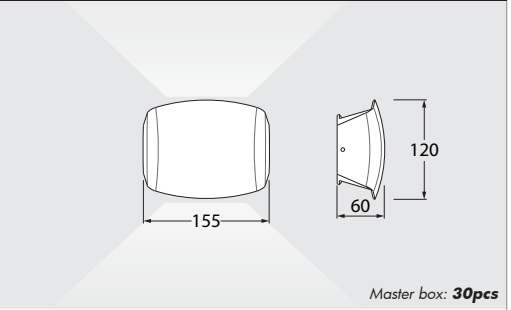

LED R7s LAMP INCLUDED	4W	4000K	AB1.000.J1L
		3000K	AB1.000.J1R