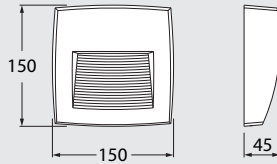

LORENZA LED VERSIONS

LAMP	POWER	LUMINOUS FLUX	VOLTAGE RANGE	COLOUR TEMPERATURE
R7s LED	4W	400Lm	100-240V 50/60 Hz	4000K 3000K
R7s LED	8,5W	900Lm	100-240V 50/60 Hz	4000K 3000K
R7s LED	11W	1200Lm	100-240V 50/60 Hz	4000K 3000K

ENERGY CLASSIFICATION

ENERGIA - ενεργεια

A+ A A- B C D E

A+

AVAILABLE COLORS

RESIN BODY
(MOULDED COLOURS)

DIFFUSER

LORENZA 150

LED R7s LAMP INCLUDED

4W 4000K AS1.000.J1L
3000K AS1.000.J1R

Master box: 24pcs

LORENZA 190

LED R7s LAMP INCLUDED

8,5W 4000K AS2.000.K1L
3000K AS2.000.K1R

Master box: 24pcs

LORENZA 270

LED R7s LAMP INCLUDED

11W 4000K AS3.000.P1L
3000K AS3.000.P1R

Master box: 14pcs