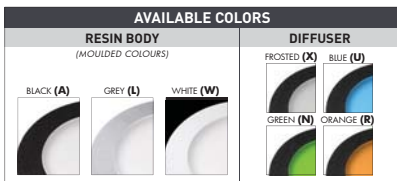

UP&DOWN

MADE IN ITALY

2A4.000

MARTA 90 LED VERSIONS					
LAMP	POWER	LUMINOUS FLUX	VOLTAGE RANGE	COLOUR TEMPERATURE	
	3,5W	400Lm	100-240V 50/60 Hz	4000K 3000K	=  50W HALOGEN
2x 	2x 3,5W 7W	800Lm	100-240V 50/60 Hz	4000K 3000K	=  2x 50W HALOGEN