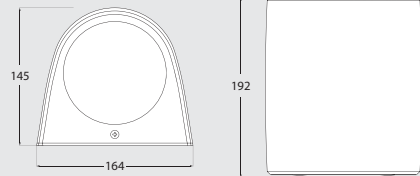

MARTA160 LED VERSIONS					
LAMP	POWER	LUMINOUS FLUX	VOLTAGE RANGE	COLOR TEMPERATURE	
MARTA160 1L 	3W	350Lm	100-240V 50/60 Hz	4000K 3000K	≡ 40W INCANDESCENT
	7W	800Lm	100-240V 50/60 Hz	4000K 3000K	≡ 75W INCANDESCENT
	10W	1200Lm	100-240V 50/60 Hz	4000K 3000K	≡ 100W INCANDESCENT
MARTA160 2L 	2x3W 6W	700Lm	100-240V 50/60 Hz	4000K 3000K	≡ 2x40W INCANDESCENT
	2x7W 14W	1600Lm	100-240V 50/60 Hz	4000K 3000K	≡ 2x75W INCANDESCENT
	2x10W 20W	2400Lm	100-240V 50/60 Hz	4000K 3000K	≡ 2x100W INCANDESCENT

AVAILABLE COLORS	
RESIN BODY (MOULDED COLOURS)	DIFFUSER
BLACK (A) GREY (L) WHITE (W)	FROSTED (X) BLUE (U) GREEN (N) ORANGE (R)

MARTA160 1L

E27	1A6.000.E27
3W 4000K 3000K	1A6.000.G1L 1A6.000.G1R
7W 4000K 3000K	1A6.000.C1L 1A6.000.C1R
10W 4000K 3000K	1A6.000.D1L 1A6.000.D1R

LED
GX53
LAMP
INCLUDED

Master box: **18pcs**

MARTA160 2L

2x3W 6W	4000K 3000K	2A6.000.G2L 2A6.000.G2R
2x7W 14W	4000K 3000K	2A6.000.C2L 2A6.000.C2R
2x10W 20W	4000K 3000K	2A6.000.D2L 2A6.000.D2R

LED
GX53
LAMP
INCLUDED

Master box: **18pcs**