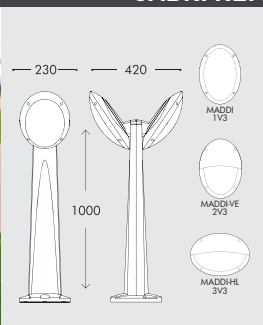

GABRI REMI/MADDI 2L

E27	1V3.613.X20.E27	2V3.613.X20.E27	3V3.613.X20.E27	
GX53 LED 7W 3000K	1V3.613.X20.A1L	2V3.613.X20.A1L	3V3.613.X20.A1L	
GX53 LED 7W 3000K	1V3.613.X20.A1R	2V3.613.X20.A1R	3V3.613.X20.A1R	
GX53 LED 11W 3000K	1V3.613.X20.B1L	2V3.613.X20.B1L	3V3.613.X20.B1L	
GX53 LED 11W 3000K	1V3.613.X20.B1R	2V3.613.X20.B1R	3V3.613.X20.B1R	
GX53 LED 18W 3000K	1V3.613.X20.E1L	2V3.613.X20.E1L	3V3.613.X20.E1L	
GX53 LED 18W 3000K	1V3.613.X20.E1R	2V3.613.X20.E1R	3V3.613.X20.E1R