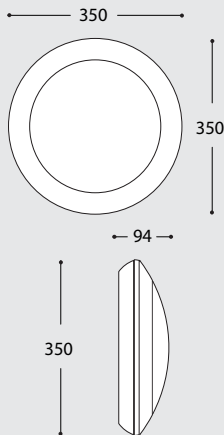

UMBERTA MOTION & DAYLIGHT SENSOR

E27 WITH SENSOR)))		1B3.000.ES7
2x E27 WITH SENSOR)))		1B3.000.ES8
7W LED GX53 WITH SENSOR)))	4000K 3000K	1B3.000.ASL 1B3.000.ASR
11W LED GX53 WITH SENSOR)))	4000K 3000K	1B3.000.BSL 1B3.000.BSR
18W LED GX53 WITH SENSOR)))	4000K 3000K	1B3.000.ESL 1B3.000.ESR

Product Type	Wall and Ceiling bulkhead with Motion&Daylight sensor
Sensor operating voltage	220-240 vAC (120v version available on demand)
Version	GX53 LED, E27, 2xE27
Sensor Operating Temperature	-10° +60°C
Detection angle	30° - 150°
Fields of detection	1 - up to 5 mt (adjustable)