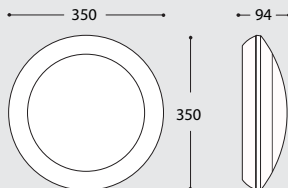

UMBERTA LED VERSIONS

LAMP	POWER	LUMINOUS FLUX	VOLTAGE RANGE	COLOUR TEMPERATURE	
	NEW 7W	600Lm	100-240V 50/60 Hz	4000K 3000K	60W INCANDESCENT
	11W	1300Lm	100-240V 50/60 Hz	4000K 3000K	100W INCANDESCENT
	18W	2000Lm	100-240V 50/60 Hz	4000K 3000K	150W INCANDESCENT

UMBERTA

LED
GX53 LAMP
INCLUDED

E27		1B3.000.E27
2x E27		1B3.000.E28
7W LED	4000K 3000K	1B3.000.A1L 1B3.000.A1R
11W LED	4000K 3000K	1B3.000.B1L 1B3.000.B1R
18W LED	4000K 3000K	1B3.000.E1L 1B3.000.E1R

Master box: **12pcs**

AVAILABLE VERSIONS SUPPLIED FULLY PRE-WIRED