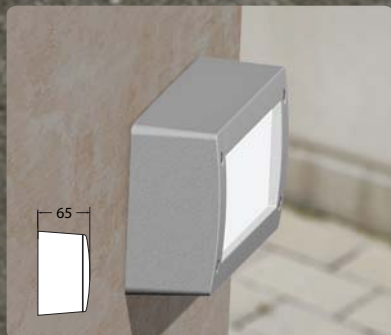

NEW SLIMMER BODY VERSION