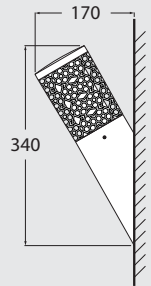

3,5W	4000K	DR1.571.U1L	LED GU10 LAMP INCLUDED
	3000K	DR1.571.U1R	
3,5W	4000K	DR3.571.U1L	LED GU10 LAMP INCLUDED
	3000K	DR3.571.U1R	

Master box: **20pcs**