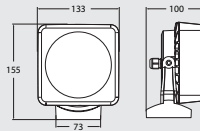

TOMMY LED VERSIONS					
LAMP	POWER	LUMINOUS FLUX	VOLTAGE RANGE	COLOUR TEMPERATURE	
	3W	350Lm	100-240V 50/60 Hz	4000K 3000K	≡ 40W INCANDESCENT
	7W	800Lm	100-240V 50/60 Hz	4000K 3000K	≡ 75W INCANDESCENT
	10W	1200Lm	100-240V 50/60 Hz	4000K 3000K	≡ 100W INCANDESCENT

AVAILABLE COLORS			
RESIN BODY (MOULDED COLOURS)			DIFFUSER
BLACK (A)	GREY (L)	WHITE (W)	FROSTED (X) BLUE (U) GREEN (N) ORANGE (R)

TOMMY-SQ		
3W	4000K 3000K	5M1.000.G1L 5M1.000.G1R
7W	4000K 3000K	5M1.000.C1L 5M1.000.C1R
10W	4000K 3000K	5M1.000.D1L 5M1.000.D1R

TOMMY-SQ SPIKE		
3W	4000K 3000K	5M1.001.G1L 5M1.001.G1R
7W	4000K 3000K	5M1.001.C1L 5M1.001.C1R
10W	4000K 3000K	5M1.001.D1L 5M1.001.D1R

TOMMY		
3W	4000K 3000K	2M1.000.G1L 2M1.000.G1R
7W	4000K 3000K	2M1.000.C1L 2M1.000.C1R
10W	4000K 3000K	2M1.000.D1L 2M1.000.D1R

TOMMY SPIKE		
3W	4000K 3000K	2M1.001.G1L 2M1.001.G1R
7W	4000K 3000K	2M1.001.C1L 2M1.001.C1R
10W	4000K 3000K	2M1.001.D1L 2M1.001.D1R

TOMMY-EL		
3W	4000K 3000K	2M2.000.G1L 2M2.000.G1R
7W	4000K 3000K	2M2.000.C1L 2M2.000.C1R
10W	4000K 3000K	2M2.000.D1L 2M2.000.D1R

TOMMY-EL SPIKE		
3W	4000K 3000K	2M2.001.G1L 2M2.001.G1R
7W	4000K 3000K	2M2.001.C1L 2M2.001.C1R
10W	4000K 3000K	2M2.001.D1L 2M2.001.D1R