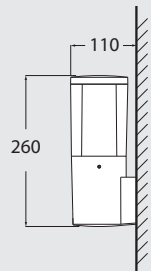

3,5W	4000K	DR1.570.U1L	LED GU10 LAMP INCLUDED
	3000K	DR1.570.U1R	
3,5W	4000K	DR3.570.U1L	LED GU10 LAMP INCLUDED
	3000K	DR3.570.U1R	

Master box: **20pcs**