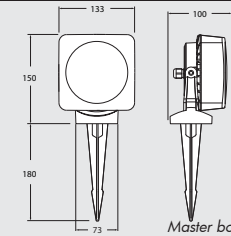

Master box: 18pcs

Master box: 18pcs