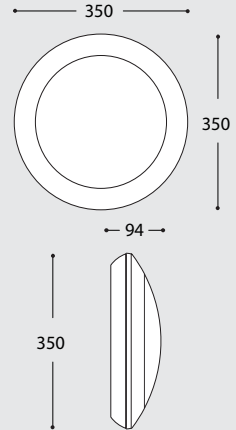

UMBERTA LED MAINTAINED EMERGENCY

LED 4000K 1B3.000.EM1

PRODUCT TYPE	Wall and Ceiling bulkhead with Emergency kit
OPERATING VOLTAGE	220~240 vAC
LUMINOUS FLUX & POWER	2000 lumen (Normal mode), 15W 250 lumen (Emergency mode), 2.4W
LED TYPE	Edison SMD 2835, 4000 K
CRI	>80Ra
PF (POWER FACTOR)	>0.95
BEAM ANGLE	120°
OPERATING TEMPERATURE	0~50°C
BATTERY	Ni-MH, BK370Ah3.6V, Panasonic (3.5Ah, 3.6V)
BATTERY OPERATING TIME	min 3 hours (250 lumen)
BATTERY CHARGING TIME	24 hours
Drivers Standards	EN 61347-1, EN 61347-2-7, EN 61347-2-13, EN 62384, EN 60598-2-22 EN 55015, EN61547, EN 61000-3-2, EN 61000-3-3
Battery Standards	EN 5501-1, EN 61000, EN 55014-2

Provided with built-in test button to check battery status.