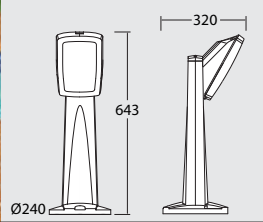

MINIPINELA 1L

E27		2N1.612.010.P27
2x3W 6W	4000K	2N1.612.010.G2L
	3000K	2N1.612.010.G2R
2x7W 14W	4000K	2N1.612.010.C2L
	3000K	2N1.612.010.C2R
2x10W 20W	4000K	2N1.612.010.D2L
	3000K	2N1.612.010.D2R