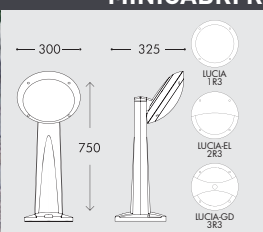

MINIGABRI REMI/LUCIA 1L

E27		1R3.612.X10.E27	2R3.612.X10.E27	3R3.612.X10.E27
GX53 LED 7W	4000K	1R3.612.X10.A1L	2R3.612.X10.A1L	3R3.612.X10.A1L
	3000K	1R3.612.X10.A1R	2R3.612.X10.A1R	3R3.612.X10.A1R
GX53 LED 11W	4000K	1R3.612.X10.B1L	2R3.612.X10.B1L	3R3.612.X10.B1L
	3000K	1R3.612.X10.B1R	2R3.612.X10.B1R	3R3.612.X10.B1R
GX53 LED 18W	4000K	1R3.612.X10.E1L	2R3.612.X10.E1L	3R3.612.X10.E1L
	3000K	1R3.612.X10.E1R	2R3.612.X10.E1R	3R3.612.X10.E1R