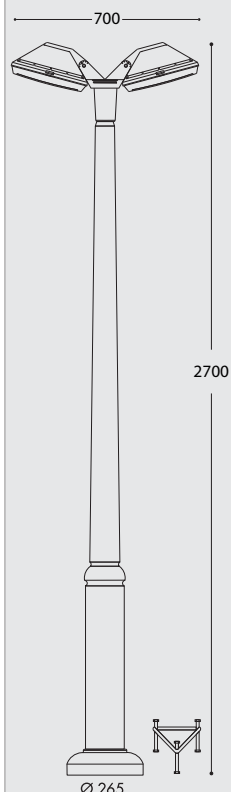

GIORGIO LED VERSIONS

LAMP	POWER	LUMINOUS FLUX	VOLTAGE RANGE	CLOUR TEMPERATURE	
	11W	1300Lm	100-240V 50/60 Hz	4000K 3000K	100W INCANDESCENT
	18W	2000Lm	100-240V 50/60 Hz	4000K 3000K	150W INCANDESCENT
	4x7W 28W	3200Lm	100-240V 50/60 Hz	4000K 3000K	70W Hqi-Son
	4x10W 40W	4800Lm	100-240V 50/60 Hz	4000K 3000K	100W Hqi-Son

ROSA LED VERSIONS

LAMP	POWER	LUMINOUS FLUX	VOLTAGE RANGE	CLOUR TEMPERATURE	
	2x11W 22W	2600Lm	100-240V 50/60 Hz	4000K 3000K	2x100W INCANDESCENT
	2x18W 36W	4000Lm	100-240V 50/60 Hz	4000K 3000K	2x150W INCANDESCENT
	2x28W 56W	6400Lm	100-240V 50/60 Hz	4000K 3000K	2x70W Hqi-Son
	2x40W 80W	9600Lm	100-240V 50/60 Hz	4000K 3000K	2x100W Hqi-Son

EKTOR 2500 /GIORGIO

E27		4P2.361.G10.E28	LED GX53 LAMPS INCLUDED
11W	4000K	4P1.361.G10.B1L	
	3000K	4P1.361.G10.B1R	
18W	4000K	4P1.361.G10.E1L	
	3000K	4P1.361.G10.E1R	
4x7W 28W	4000K	4P2.361.G10.C4L	
	3000K	4P2.361.G10.C4R	
4x10W 40W	4000K	4P2.361.G10.D4L	
	3000K	4P2.361.G10.D4R	

EKTOR 2500 /ROSA

2x E27		4P2.361.G20.E28	LED GX53 LAMPS INCLUDED
2x 11W	4000K	4P1.361.G20.B1L	
	3000K	4P1.361.G20.B1R	
2x 18W	4000K	4P1.361.G20.E1L	
	3000K	4P1.361.G20.E1R	
2x 28W	4000K	4P2.361.G20.C4L	
	3000K	4P2.361.G20.C4R	
2x 40W	4000K	4P2.361.G20.D4L	
	3000K	4P2.361.G20.D4R