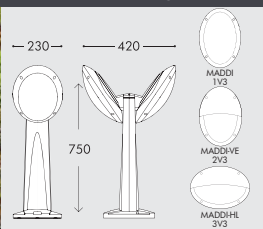

MINIGABRI REMI/MADDI 2L

E27	1V3.612.X20.E27	2V3.612.X20.E27	3V3.612.X20.E27	
GX53 LED 7W 3000K	1V3.612.X20.A1L	2V3.612.X20.A1L	3V3.612.X20.A1L	
GX53 LED 7W 3000K	1V3.612.X20.A1R	2V3.612.X20.A1R	3V3.612.X20.A1R	
GX53 LED 11W 3000K	1V3.612.X20.B1L	2V3.612.X20.B1L	3V3.612.X20.B1L	
GX53 LED 11W 3000K	1V3.612.X20.B1R	2V3.612.X20.B1R	3V3.612.X20.B1R	
GX53 LED 18W 3000K	1V3.612.X20.E1L	2V3.612.X20.E1L	3V3.612.X20.E1L	
GX53 LED 18W 3000K	1V3.612.X20.E1R	2V3.612.X20.E1R	3V3.612.X20.E1R