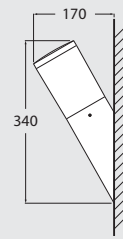

Master box: **20pcs**