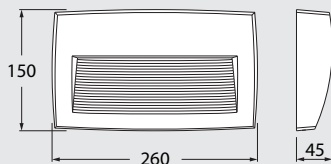

Master box: 14pcs