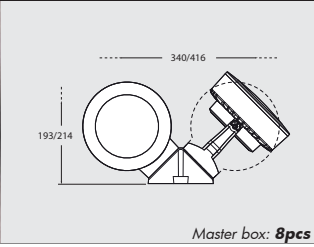

FULLY ADJUSTABLE POSITION

LED GXS3 LAMP INCLUDED

TOMMY 2L			
2x	4000K	4M1.000.G2L	
3W	3000K	4M1.000.G2R	
2x	4000K	4M1.000.C2L	
7W	3000K	4M1.000.C2R	
2x	4000K	4M1.000.D2L	
10W	3000K	4M1.000.D2R	

Master box: 8pcs