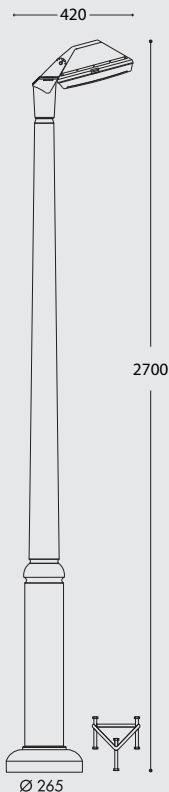

GIORGIO LED VERSIONS

LAMP	POWER	LUMINOUS FLUX	VOLTAGE RANGE	CLOUR TEMPERATURE	
	11W	1300Lm	100-240V 50/60 Hz	4000K 3000K	100W INCANDESCENT
	18W	2000Lm	100-240V 50/60 Hz	4000K 3000K	150W INCANDESCENT
	4x7W 28W	3200Lm	100-240V 50/60 Hz	4000K 3000K	70W Hqi-Son
	4x10W 40W	4800Lm	100-240V 50/60 Hz	4000K 3000K	100W Hqi-Son

ROSA LED VERSIONS

LAMP	POWER	LUMINOUS FLUX	VOLTAGE RANGE	CLOUR TEMPERATURE	
	2x11W 22W	2600Lm	100-240V 50/60 Hz	4000K 3000K	2x100W INCANDESCENT
	2x18W 36W	4000Lm	100-240V 50/60 Hz	4000K 3000K	2x150W INCANDESCENT
	2x28W 56W	6400Lm	100-240V 50/60 Hz	4000K 3000K	2x70W Hqi-Son
	2x40W 80W	9600Lm	100-240V 50/60 Hz	4000K 3000K	2x100W Hqi-Son

EKTOR 2500 /GIORGIO

E27		4P2.361.G10.E28	LED GX53 LAMPS INCLUDED
11W	4000K	4P1.361.G10.B1L	
	3000K	4P1.361.G10.B1R	
18W	4000K	4P1.361.G10.E1L	
	3000K	4P1.361.G10.E1R	
4x7W 28W	4000K	4P2.361.G10.C4L	
	3000K	4P2.361.G10.C4R	
4x10W 40W	4000K	4P2.361.G10.D4L	
	3000K	4P2.361.G10.D4R	

EKTOR 2500 /ROSA

2x E27		4P2.361.G20.E28	LED GX53 LAMPS INCLUDED
2x 11W	4000K	4P1.361.G20.B1L	
	3000K	4P1.361.G20.B1R	
2x 18W	4000K	4P1.361.G20.E1L	
	3000K	4P1.361.G20.E1R	
2x 28W	4000K	4P2.361.G20.C4L	
	3000K	4P2.361.G20.C4R	
2x 40W	4000K	4P2.361.G20.D4L	
	3000K	4P2.361.G20.D4R