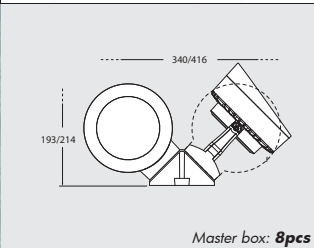

FULLY ADJUSTABLE POSITION

LED GXS3 LAMP INCLUDED

TOMMY-EL 2L			
2x	4000K	4M2.000.G2L	
3W	3000K	4M2.000.G2R	
2x	4000K	4M2.000.C2L	
7W	3000K	4M2.000.C2R	
2x	4000K	4M2.000.D2L	
10W	3000K	4M2.000.D2R	

Master box: 8pcs