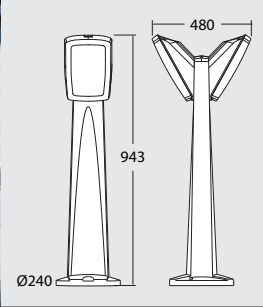

PINELA 2L

E27		2N1.613.020.P27
2x 6W	4000K	2N1.613.020.G2L
	3000K	2N1.613.020.G2R
2x 14W	4000K	2N1.613.020.C2L
	3000K	2N1.613.020.C2R
2x 20W	4000K	2N1.613.020.D2L
	3000K	2N1.613.020.D2R