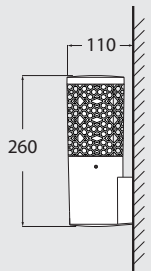

3,5W	4000K	DR1.570.U1L	LED GU10 LAMP INCLUDED
	3000K	DR1.570.U1R	
3,5W	4000K	DR3.570.U1L	LED GU10 LAMP INCLUDED
	3000K	DR3.570.U1R	

Master box: **20pcs**