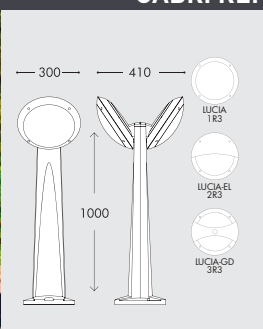

GABRI REMI/LUCIA 2L

E27		1R3.613.X20.E27	2R3.613.X20.E27	3R3.613.X20.E27
GX53 LED 7W	4000K	1R3.613.X20.A1L	2R3.613.X20.A1L	3R3.613.X20.A1L
	3000K	1R3.613.X20.A1R	2R3.613.X20.A1R	3R3.613.X20.A1R
GX53 LED 11W	4000K	1R3.613.X20.B1L	2R3.613.X20.B1L	3R3.613.X20.B1L
	3000K	1R3.613.X20.B1R	2R3.613.X20.B1R	3R3.613.X20.B1R
GX53 LED 18W	4000K	1R3.613.X20.E1L	2R3.613.X20.E1L	3R3.613.X20.E1L
	3000K	1R3.613.X20.E1R	2R3.613.X20.E1R	3R3.613.X20.E1R