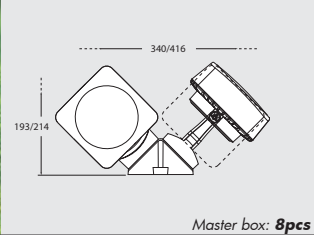

GREEN (N) ORANGE (R)

FULLY ADJUSTABLE POSITION

LED GXS3 LAMP INCLUDED

TOMMY-SQ 2L			
2x	4000K	6M1.000.G2L	
3W	3000K	6M1.000.G2R	
2x	4000K	6M1.000.C2L	
7W	3000K	6M1.000.C2R	
2x	4000K	6M1.000.D2L	
10W	3000K	6M1.000.D2R	