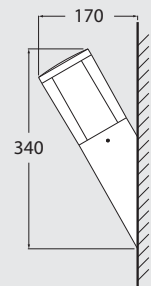

3,5W	4000K	DR1.571.U1L	LED GU10 LAMP INCLUDED
	3000K	DR1.571.U1R	
3,5W	4000K	DR3.571.U1L	LED GU10 LAMP INCLUDED
	3000K	DR3.571.U1R	

Master box: **20pcs**