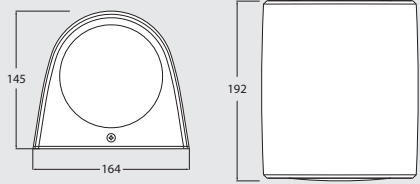

Master box: **18pcs**

FRANCY
UP&DOWN

fumagalli
since 1973

MADE IN
ITALY

1A1.000.F1R

FRANCY LED VERSIONS				
LAMP	POWER	LUMINOUS FLUX	VOLTAGE RANGE	COLOUR TEMPERATURE
 FILAMENT LED E27	6W	800Lm	100-240V 50/60 Hz	4000K NEW = 60W INCANDESCENT
			2700K	
 2x3W G25 LED	2x3W 6W	700Lm	100-240V 50/60 Hz	4000K = 75W INCANDESCENT
			3000K	