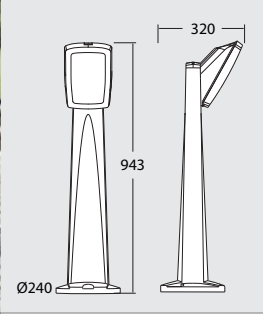

GERMANA LED VERSIONS					
LAMP	POWER	LUMINOUS FLUX	VOLTAGE RANGE	COLOUR TEMPERATURE	
2x GXS3	2x3W 6W	700Lm	100-240V 50/60 Hz	4000K 3000K	= 75W INCANDESCENT
2x GXS3	2x7W 14W	1600Lm	100-240V 50/60 Hz	4000K 3000K	
2x GXS3	2x10W 20W	2400Lm	100-240V 50/60 Hz	4000K 3000K	= 100W INCANDESCENT
					= 150W INCANDESCENT

AVAILABLE COLORS			
RESIN BODY (MOULDED COLOURS)			DIFFUSER
BLACK (A)	GREY (L)	WHITE (W)	OPAL (V)

PINELA 1L

E27		2N1.613.010.P27
2x3W 6W	4000K	2N1.613.010.G2L
	3000K	2N1.613.010.G2R
2x7W 14W	4000K	2N1.613.010.C2L
	3000K	2N1.613.010.C2R
2x10W 20W	4000K	2N1.613.010.D2L
	3000K	2N1.613.010.D2R