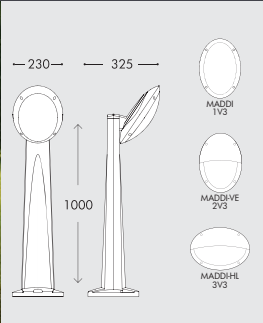

LED BULKHEAD GX53					
LAMP	POWER	LUMINOUS FLUX	VOLTAGE RANGE	COLOUR TEMPERATURE	
	NEW 7W	600Lm	100-240V 50/60 Hz	4000K 3000K	≡ 60W INCANDESCENT
	11W	1300Lm	100-240V 50/60 Hz	4000K 3000K	≡ 100W INCANDESCENT
	18W	2000Lm	100-240V 50/60 Hz	4000K 3000K	≡ 150W INCANDESCENT

AVAILABLE COLORS			DIFFUSER
RESIN BODY (MOULDED COLOURS)			
BLACK (A)	GREY (L)	WHITE (W)	OPAL (Y)

GABRI REMI/MADDI 1L

E27	1V3.613.X10.E27	2V3.613.X10.E27	3V3.613.X10.E27	
GX53 LED 7W 3000K	1V3.613.X10.A1L	2V3.613.X10.A1L	3V3.613.X10.A1L	
GX53 LED 7W 3000K	1V3.613.X10.A1R	2V3.613.X10.A1R	3V3.613.X10.A1R	
GX53 LED 11W 3000K	1V3.613.X10.B1L	2V3.613.X10.B1L	3V3.613.X10.B1L	
GX53 LED 11W 3000K	1V3.613.X10.B1R	2V3.613.X10.B1R	3V3.613.X10.B1R	
GX53 LED 18W 3000K	1V3.613.X10.E1L	2V3.613.X10.E1L	3V3.613.X10.E1L	
GX53 LED 18W 3000K	1V3.613.X10.E1R	2V3.613.X10.E1R	3V3.613.X10.E1R