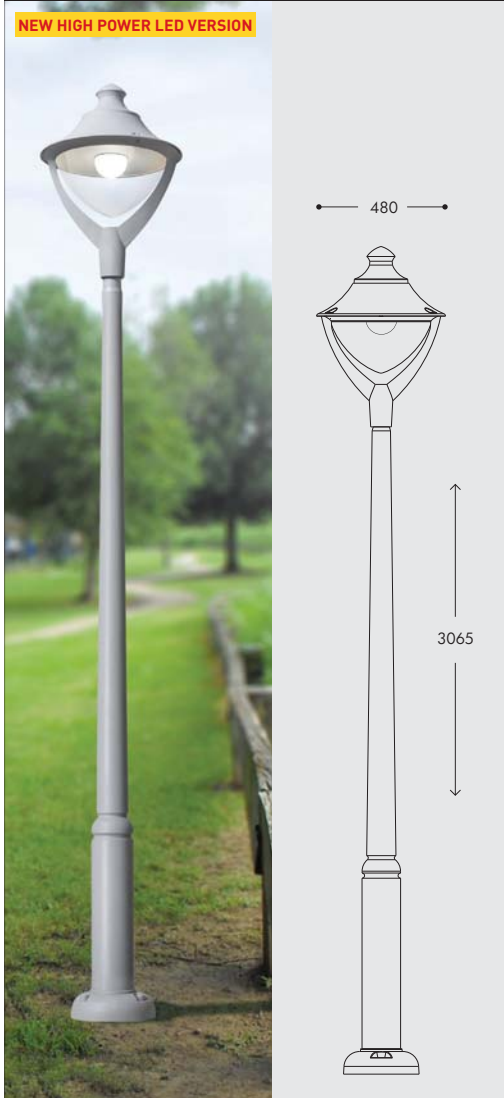

BEPPE-VIVI 400 HIGH POWER LED					NEW
LAMP	POWER	LUMINOUS FLUX	VOLTAGE RANGE	COLOUR TEMPERATURE	
 HIGH POWER LED E27	30W	3300Lm	100-240V 50/60 Hz	4000K 3000K	50W HQI-SON
 HIGH POWER LED E27	50W	5000Lm	100-240V 50/60 Hz	4000K 3000K	70W HQI-SON

AVAILABLE COLORS				
RESIN BODY (MOULDED COLOURS)			DIFFUSER	
BLACK (A)	GREY (L)	WHITE (W)	CLEAR (X)	OPAL (Y)

EKTOR 2500 / BEPPE400			
30W LED	4000K 3000K	P50.361.Q1L P50.361.Q1R	
50W LED	4000K 3000K	P50.361.H1L P50.361.H1R	

EKTOR 2500 MIDIPILAR / VIVI400 1L			
30W LED	4000K 3000K	V50.361.A10.Q1L V50.361.A10.Q1R	
50W LED	4000K 3000K	V50.361.A10.H1L V50.361.A10.H1R