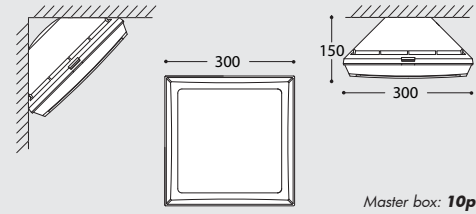

GIUSEPPE LED VERSIONS

LAMP	POWER	LUMINOUS FLUX	VOLTAGE RANGE	CLOUR TEMPERATURE	
NEW GX53 LED	7W	600Lm	100-240V 50/60 Hz	4000K 3000K	INCADESCENT = 60W
	11W	1300Lm	100-240V 50/60 Hz	4000K 3000K	INCADESCENT = 100W
	18W	2000Lm	100-240V 50/60 Hz	4000K 3000K	INCADESCENT = 150W
4x GX53 LED	4x7W 28W	3200Lm	100-240V 50/60 Hz	4000K 3000K	INCADESCENT = 70W HQI-SO₄
	4x10W 40W	4800Lm	100-240V 50/60 Hz	4000K 3000K	INCADESCENT = 100W HQI-SO₄

AVAILABLE COLORS

RESIN BODY (MOULDED COLOURS)			DIFFUSER
BLACK (A)	GREY (L)	WHITE (W)	OPAL (Y)

GIUSEPPE

2x E27		4P2.000.E28
7W	4000K	4P1.000.A1L 4P1.000.A1R
	3000K	
11W	4000K	4P1.000.B1L 4P1.000.B1R
	3000K	
18W	4000K	4P1.000.E1L 4P1.000.E1R
	3000K	
4x7W 28W	4000K	4P2.000.C4L 4P2.000.C4R
	3000K	
4x10W 40W	4000K	4P2.000.D4L 4P2.000.D4R
	3000K	

LED
GX53
LAMPS
INCLUDED

Master box: **10pcs**

GIOVA/GIUSEPPE

2x E27		4P2.702.E28
7W	4000K	4P1.702.A1L 4P1.702.A1R
	3000K	
11W	4000K	4P1.702.B1L 4P1.702.B1R
	3000K	
18W	4000K	4P1.702.E1L 4P1.702.E1R
	3000K	
4x7W 28W	4000K	4P2.702.C4L 4P2.702.C4R
	3000K	
4x10W 40W	4000K	4P2.702.D4L 4P2.702.D4R
	3000K	

LED
GX53
LAMPS
INCLUDED

Master box: **10pcs**