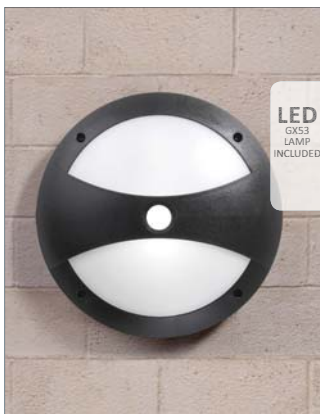

LED
GX53
LAMP
INCLUDED

LUCIA-GD			REMI/LUCIA-GD		
E27	3R3.000.E27		E27	3R3.602.E27	
GX53	4000K	3R3.000.A1L	GX53	4000K	3R3.602.A1L
LED 7W	3000K	3R3.000.A1R	LED 7W	3000K	3R3.602.A1R
GX53	4000K	3R3.000.B1L	GX53	4000K	3R3.602.B1L
LED 11W	3000K	3R3.000.B1R	LED 11W	3000K	3R3.602.B1R
GX53	4000K	3R3.000.E1L	GX53	4000K	3R3.602.E1L
LED 18W	3000K	3R3.000.E1R	LED 18W	3000K	3R3.602.E1R
Master box: 16pcs			Master box: 16pcs