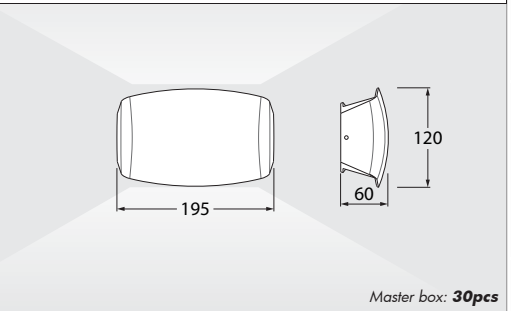

LED R7s LAMP INCLUDED	8,5W	4000K	AB2.000.K1L
		3000K	AB2.000.K1R