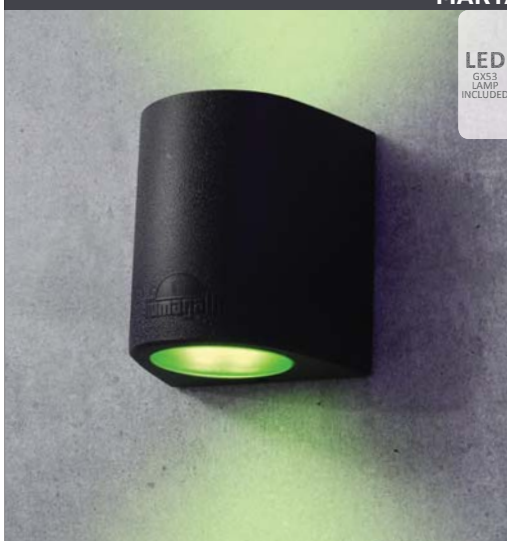

MARTA160 2L

2x3W 6W	4000K 3000K	2A6.000.G2L 2A6.000.G2R
2x7W 14W	4000K 3000K	2A6.000.C2L 2A6.000.C2R
2x10W 20W	4000K 3000K	2A6.000.D2L 2A6.000.D2R

LED
GX53
LAMP
INCLUDED