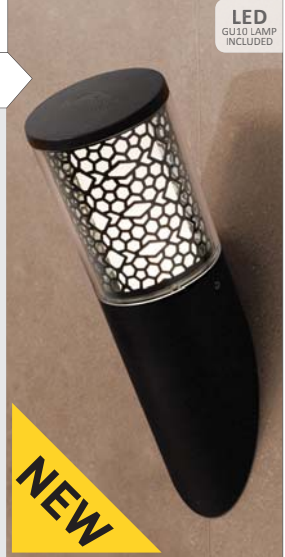

Master box: **20pcs**

Master box: **20pcs**

CARLO-FS **CARLO-FS DECO**

3,5W	4000K	DR1.571.U1L	LED GU10 LAMP INCLUDED
	3000K	DR1.571.U1R	
3,5W	4000K	DR3.571.U1L	LED GU10 LAMP INCLUDED
	3000K	DR3.571.U1R	

Master box: **20pcs**