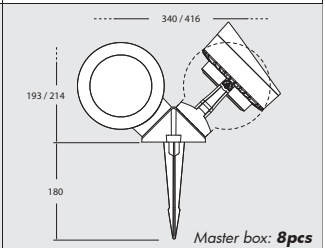

Master box: 8pcs

TOMMY-EL 2L SPIKE			
2x	4000K	4M2.001.G2L	
3W	3000K	4M2.001.G2R	
2x	4000K	4M2.001.C2L	
7W	3000K	4M2.001.C2R	
2x	4000K	4M2.001.D2L	
10W	3000K	4M2.001.D2R	

Master box: 8pcs