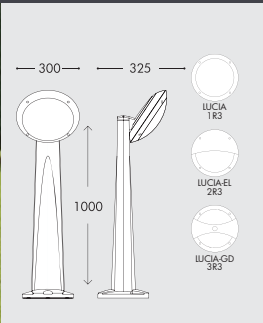

LED BULKHEAD GX53					
LAMP	POWER	LUMINOUS FLUX	VOLTAGE RANGE	COLOUR TEMPERATURE	
	NEW 7W	600Lm	100-240V 50/60 Hz	4000K 3000K	60W INCANDESCENT
	11W	1300Lm	100-240V 50/60 Hz	4000K 3000K	100W INCANDESCENT
	18W	2000Lm	100-240V 50/60 Hz	4000K 3000K	150W INCANDESCENT

AVAILABLE COLORS			DIFFUSER
RESIN BODY (MOULDED COLOURS)			
BLACK (A)	GREY (L)	WHITE (W)	OPAL (Y)

GABRI REMI/LUCIA 1L

E27		1R3.613.X10.E27	2R3.613.X10.E27	3R3.613.X10.E27
GX53 LED 7W	4000K	1R3.613.X10.A1L	2R3.613.X10.A1L	3R3.613.X10.A1L
	3000K	1R3.613.X10.A1R	2R3.613.X10.A1R	3R3.613.X10.A1R
GX53 LED 11W	4000K	1R3.613.X10.B1L	2R3.613.X10.B1L	3R3.613.X10.B1L
	3000K	1R3.613.X10.B1R	2R3.613.X10.B1R	3R3.613.X10.B1R
GX53 LED 18W	4000K	1R3.613.X10.E1L	2R3.613.X10.E1L	3R3.613.X10.E1L
	3000K	1R3.613.X10.E1R	2R3.613.X10.E1R	3R3.613.X10.E1R