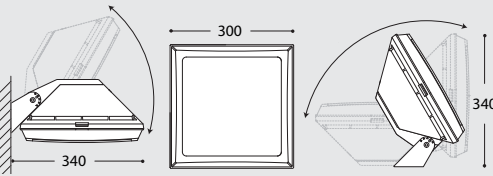

Master box: **10pcs**