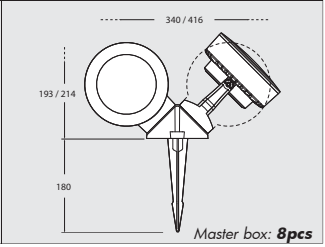

Master box: 8pcs

TOMMY 2L SPIKE			
2x	4000K	4M1.001.G2L	
3W	3000K	4M1.001.G2R	
2x	4000K	4M1.001.C2L	
7W	3000K	4M1.001.C2R	
2x	4000K	4M1.001.D2L	
10W	3000K	4M1.001.D2R	

Master box: 8pcs