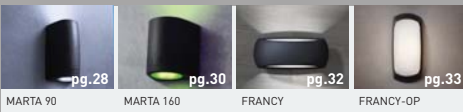

MADE IN
ITALY

TOP SELECTION GARDEN 2019 - MODERN RANGE

**NEW
PRODUCTS**

LIVIA 160
for details see pag.6

ALDO
for details see pag.4

CARLO DECO
for details see pag.16

NEW PRODUCTS

UP&DOWN