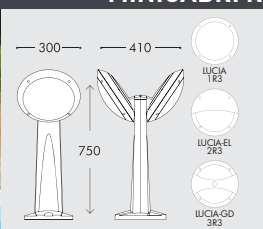

MINIGABRI REMI/LUCIA 2L

E27		1R3.612.X20.E27	2R3.612.X20.E27	3R3.612.X20.E27
GX53 LED 7W	4000K	1R3.612.X20.A1L	2R3.612.X20.A1L	3R3.612.X20.A1L
	3000K	1R3.612.X20.A1R	2R3.612.X20.A1R	3R3.612.X20.A1R
GX53 LED 11W	4000K	1R3.612.X20.B1L	2R3.612.X20.B1L	3R3.612.X20.B1L
	3000K	1R3.612.X20.B1R	2R3.612.X20.B1R	3R3.612.X20.B1R
GX53 LED 18W	4000K	1R3.612.X20.E1L	2R3.612.X20.E1L	3R3.612.X20.E1L
	3000K	1R3.612.X20.E1R	2R3.612.X20.E1R	3R3.612.X20.E1R