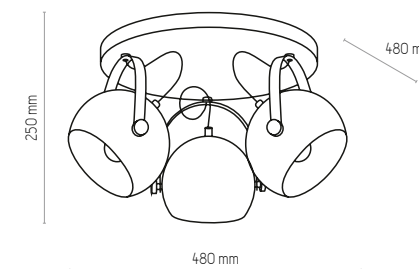

4151 | PARMA GOLD | 1 x E27, max 60W

5212 | PARMA GOLD | 1 x E27, max 60W

4153 | PARMA GOLD | 3 x E27, max 60W

4196 | PARMA GOLD | 3 x E27, max 60W