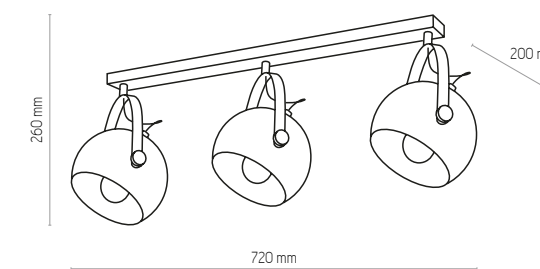

4151 | PARMA GOLD | 1 x E27, max 60W

5212 | PARMA GOLD | 1 x E27, max 60W

4153 | PARMA GOLD | 3 x E27, max 60W

4196 | PARMA GOLD | 3 x E27, max 60W