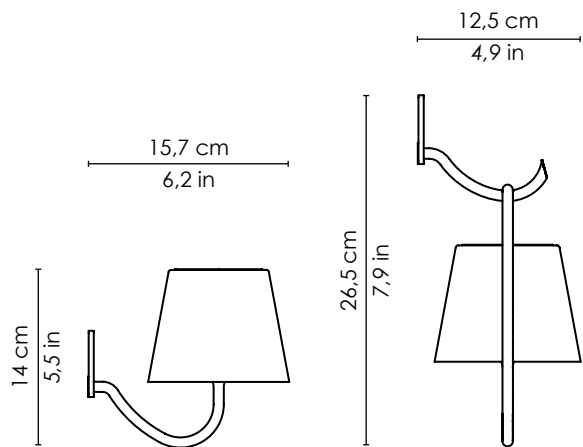

Poldina

Lampada ricaricabile a parete con corpo in alluminio verniciato, diffusore in policarbonato e fonte luminosa a LED. Poldina ha un grado di protezione IP54 (completamente assemblata) che la rende adatta sia all'uso interno che esterno. La durata della batteria è garantita per più di 9 ore.

A rechargeable wall lamp with a matte painted aluminium fixture, a polycarbonate diffuser and a LED light source. Poldina has IP54 protection (fully assembled), making it ideal for indoor and outdoor use. Battery life guaranteed for more than 9 hours.

INCLUSO / INCLUDED

Caricabatterie con entrata micro USB /
charger with micro USB input

ACCESSORI / ACCESSORIES

LD0340RA
Caricatore multipresa USB (8xUSB) /
multi-socket USB charger (8xUSB)

BAT04703706701900
Pacco batteria sostitutiva /
replacement battery pack