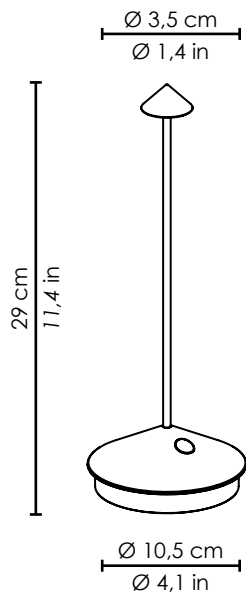

Pina Pro

Pina è una lampada ricaricabile e dimmerabile da tavolo, con corpo in alluminio e fonte luminosa a LED. Pina ha un grado di protezione IP54 che la rende adatta sia all'uso indoor che outdoor. È dotata di una base di ricarica a contatto, la durata della batteria è di circa 13 ore.

Pina is a rechargeable and dimmable table lamp with a matte painted aluminium fixture and a LED light source. Pina has IP54 rating protection, making it ideal for indoor and outdoor use. It is provided with a charging contact base, the battery life is guaranteed for approximately 13 hours.