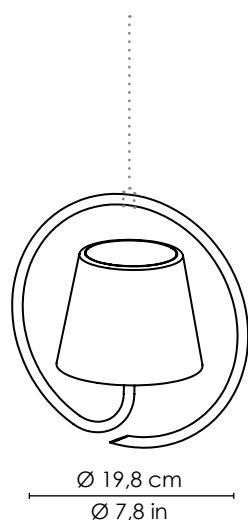

Poldina

Lampada ricaricabile a sospensione con corpo in alluminio verniciato, diffusore in policarbonato e fonte luminosa a LED. La lampada Poldina ha un grado di protezione IP54 (completamente assemblata) che la rende adatta sia all'uso interno che esterno. La durata della batteria è garantita per più di 9 ore.

A rechargeable pendant lamp with a matte painted aluminium fixture, a polycarbonate diffuser and a LED light source. Poldina has IP54 protection (fully assembled), making it ideal for indoor and outdoor use. Battery life guaranteed for more than 9 hours.