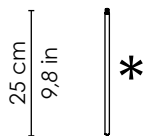

LD0283B3 bianco / white
LD0283R3 corten / rust
Prolunga stelo - per LD0282 /
Stem extension - version LD0282