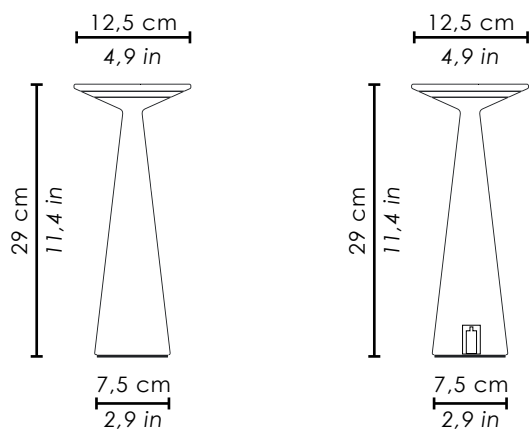

Dama

Leggera e maneggevole, è ideale per l'utilizzo in ogni ambiente e situazione. Il grado di protezione IP54 la rende adatta sia per interni che per esterni. La lampada è realizzata in pressofusione d'alluminio, bianco o nero opaco i due colori nei quali è proposta. Dama è disponibile in due versioni: con o senza entrata laterale USB per ricarica di dispositivi mobili. E' dimmerabile, con pulsante touch sull'estremità superiore. La batteria ha una durata di 9 ore, variabile se viene usata la funzione di ricarica di dispositivi mobili.

Lightweight and practical, it is ideal for use in any context and surroundings. Its IP54 protection rating makes it ideal for indoor and outdoor use. Dama comes with a matt painted die-cast aluminium fixture in two colours: white or black. It is available in two versions: with or without a USB port at the side for charging mobile devices. It is dimmable with a touch button at the top. The battery has a life of 9 hours, unless the charging mobile devices function is used.