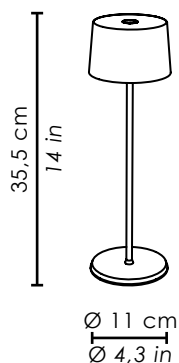

Olivia

Olivia ha un grado di protezione IP65 (completamente assemblata), e quindi utilizzabile per interni ed esterni. Il tempo di ricarica è di 6 ore e la durata della batteria al litio è di circa 9 ore. Olivia permette la regolazione dell'intensità luminosa mediante dimmer, mantenendo memoria degli step di dimmerazione e, conseguentemente, ad ogni accensione l'intensità luminosa corrisponderà a quella precedentemente impostata.

Olivia has a protection rating of IP65 (fully assembled), and can be used indoors or outdoors. The charging time is 6 hours and the lithium battery has a life of about 9 hours. Olivia allows adjustment of light intensity using a dimmer function, it memorises the dimmer steps and, consequently, every time it is switched on, the light intensity will correspond to that previously set.

INCLUSO / INCLUDED

Caricabatterie con entrata micro USB /
charger with micro USB input

ACCESSORI / ACCESSORIES

LD0340RA
Caricatore multipresa USB (8xUSB) /
multi-socket USB charger (8xUSB)

BAT04703706701900
Pacco batteria sostitutiva /
replacement battery pack